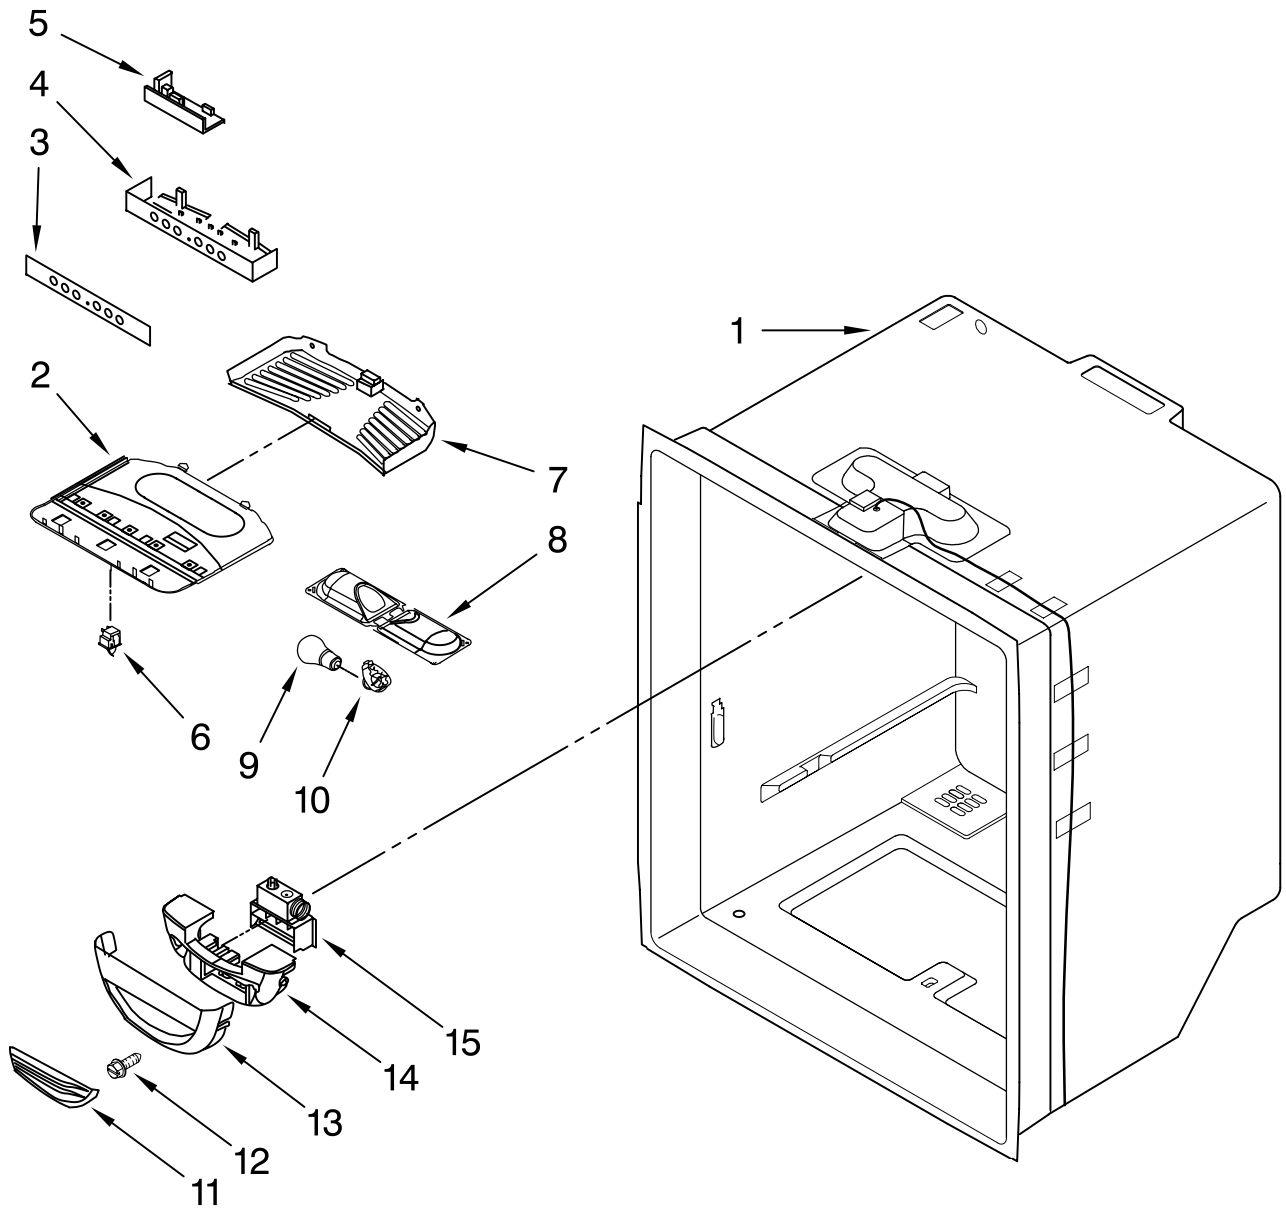

REFRIGERATOR LINER PARTS

For Models: KBR519KTWH00, KBR519KTBL00, KBR519KTSS00, KBL519KTSS00
(White) (Black) (Stainless Steel-RH) (Stainless Steel-LH)

FOR ORDERING INFORMATION REFER TO PARTS PRICE LIST

REFRIGERATOR LINER PARTS

For Models: KBR19KTWH00, KBR19KTBL00, KBR19KTSS00, KBL19KTSS00
(White) (Black) (Stainless Steel-RH) (Stainless Steel-LH)

Illus. No.	Part No.	DESCRIPTION
1		Liner (Not A Serviceable Part)
2	Y67003896	Bracket, Control and Lights
3	67005072	Overlay
4	67003898	Housing, Electronic Control
5	67006740	Electronic Control
6	C3680310	Switch, Light
7	67003897	Cover, Light
8	67003901	Housing, Light
9	A0282812	Bulb, Light (2)
10	8170839	Socket, Light (2)
11	67003900	Insert, Damper Cover
12	67006602	Screw
13	67003899	Cover, Damper
14	67006604	Insulation
15	W10127429	Control, Damper

Following Parts Not Illustrated

8208197	Harness, Damper Control
67004033	Harness, Controls (Refrigerator) (Includes # 16)

FOR ORDERING INFORMATION REFER TO PARTS PRICE LIST