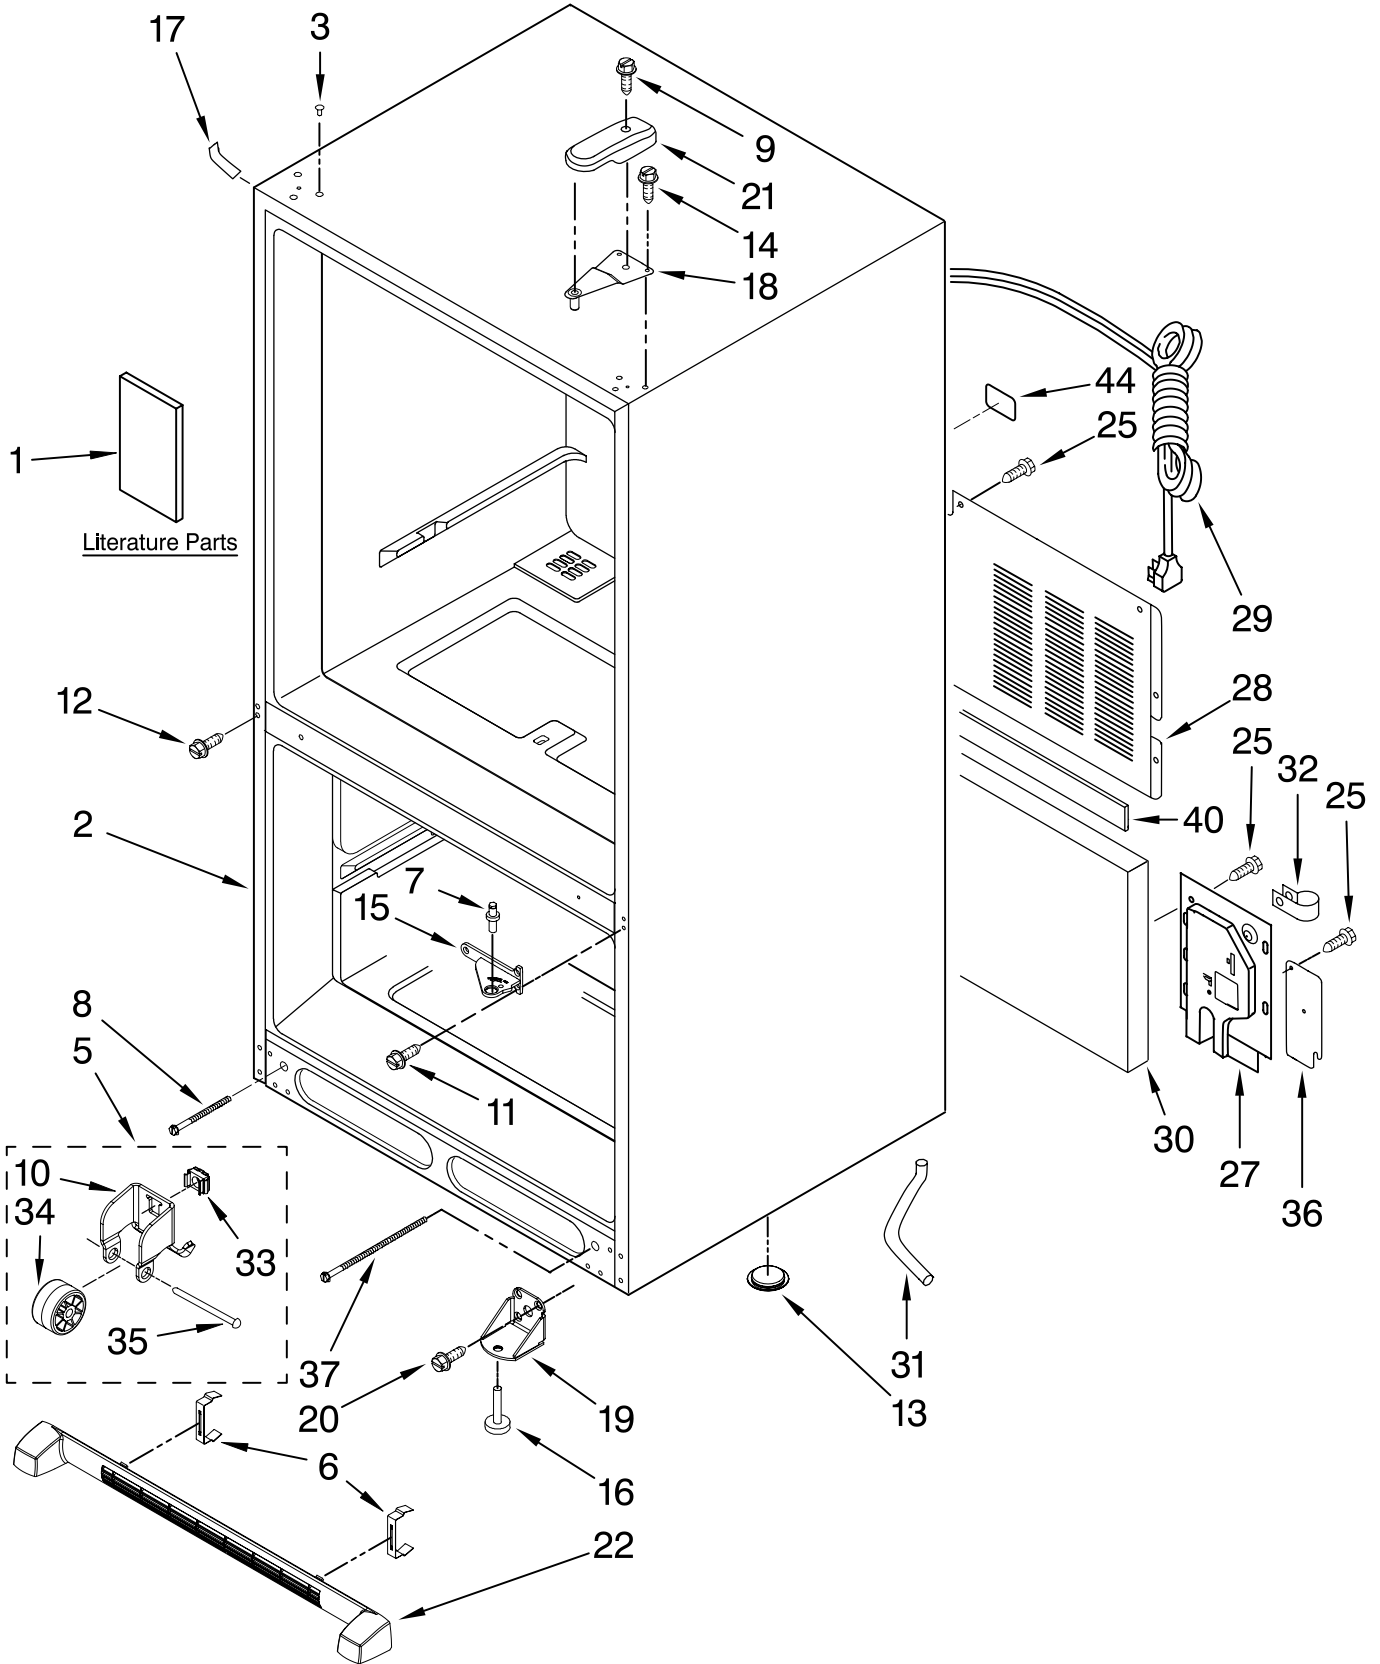

For Models: KBR519KTWH00, KBR519KTBL00, KBR519KTSS00, KBLS19KTSS00

(White)

(Black)

(Stainless Steel-RH)

(Stainless Steel-LH)

FOR ORDERING INFORMATION REFER TO PARTS PRICE LIST