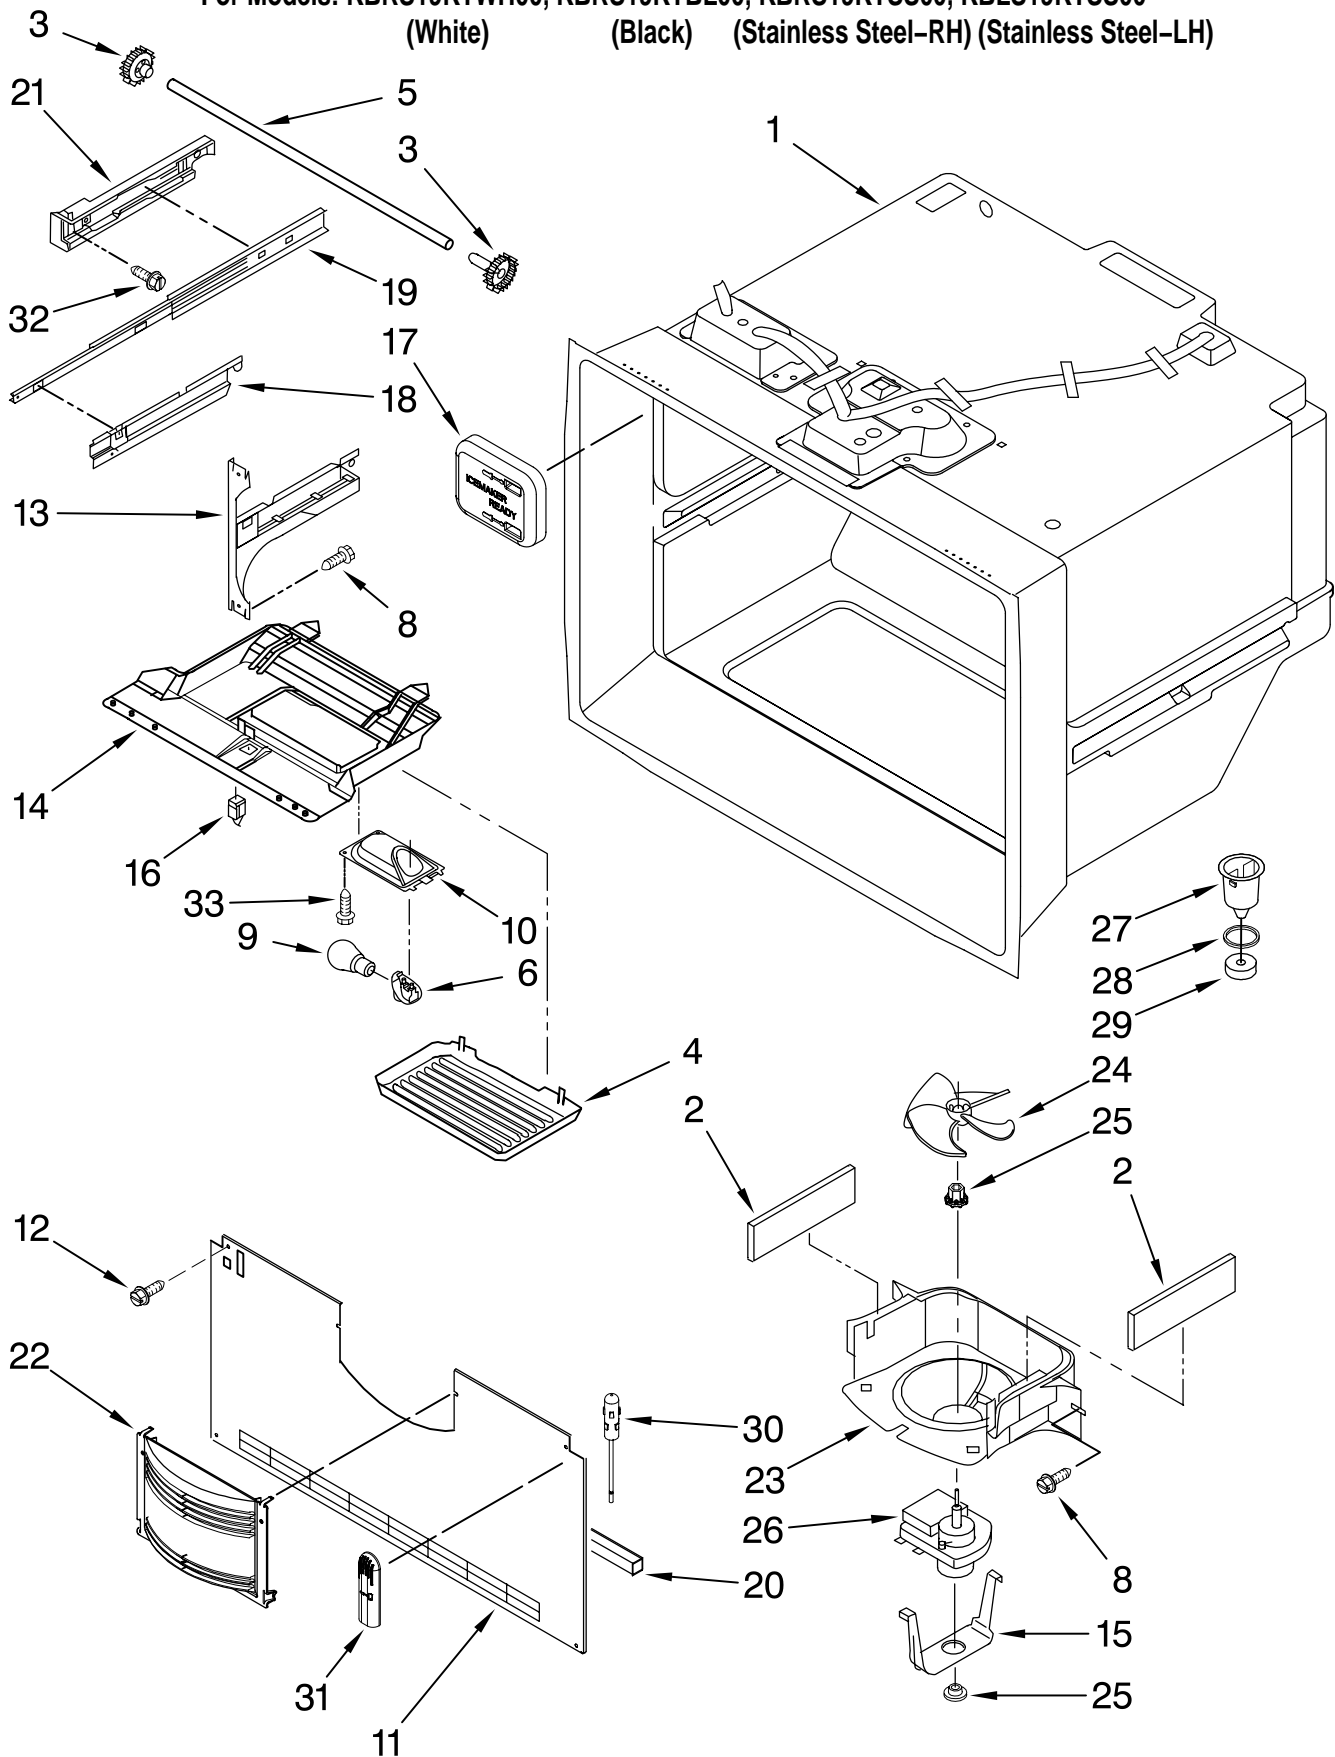

FREEZER LINER PARTS

For Models: KBR19KTWH00, KBR19KTBL00, KBR19KTSS00, KBLS19KTSS00
(White) (Black) (Stainless Steel-RH) (Stainless Steel-LH)

FOR ORDERING INFORMATION REFER TO PARTS PRICE LIST

FREEZER LINER PARTS

For Models: KBR19KTWH00, KBR19KTBL00, KBR19KTSS00, KBL19KTSS00
(White) (Black) (Stainless Steel-RH) (Stainless Steel-LH)

Illus. No.	Part No.	DESCRIPTION
1		Liner (Not A Serviceable Part)
2	67001291	Gasket, Foam
3	12002497	Gear (2) (Includes RH & LH)
4	67003905	Cover, Light
5	67004067	Shaft
6	8170839	Socket, Light
8	67006737	Screw
9	A0282812	Bulb, Light
10	67001035	Housing, Frz. Light
11	67005871	Cover, Evaporator
12	67006737	Screw
13		Bracket, Door
	67004012	Left
	67004013	Right
14	67003906	Housing, Lighting
15	8208285	Clip, Evap. Motor
16	67005653	Switch, Light
17	67001098	Cover, I/M Plug
18		Bracket, Basket
	67004014	Left
	67004015	Right
19	67006607	Slide, Drawer (2)
20	67002286	Gasket, Bottom
21		Bracket, Slide
	67004864	Left
	67004865	Right
22	13024802	Cover, Fan Shroud
23	67002777	Shroud, Evap. Fan
24	12217201	Fan, Evaporator
25	67002780	Grommet (2)
26	67003636	Motor, Evaporator
27	D7753903	Funnel, Drain (Incl. # 28 & 29)
28	M0500703	Seal
29	B8381501	Gasket
30	12002356	Thermistor
31	67003924	Cover, Thermistor
32	67006406	Screw
33	67006530	Screw

Following Parts Not Illustrated

67006095 Harness, Lights
(Freezer)

FOR ORDERING INFORMATION REFER TO PARTS PRICE LIST