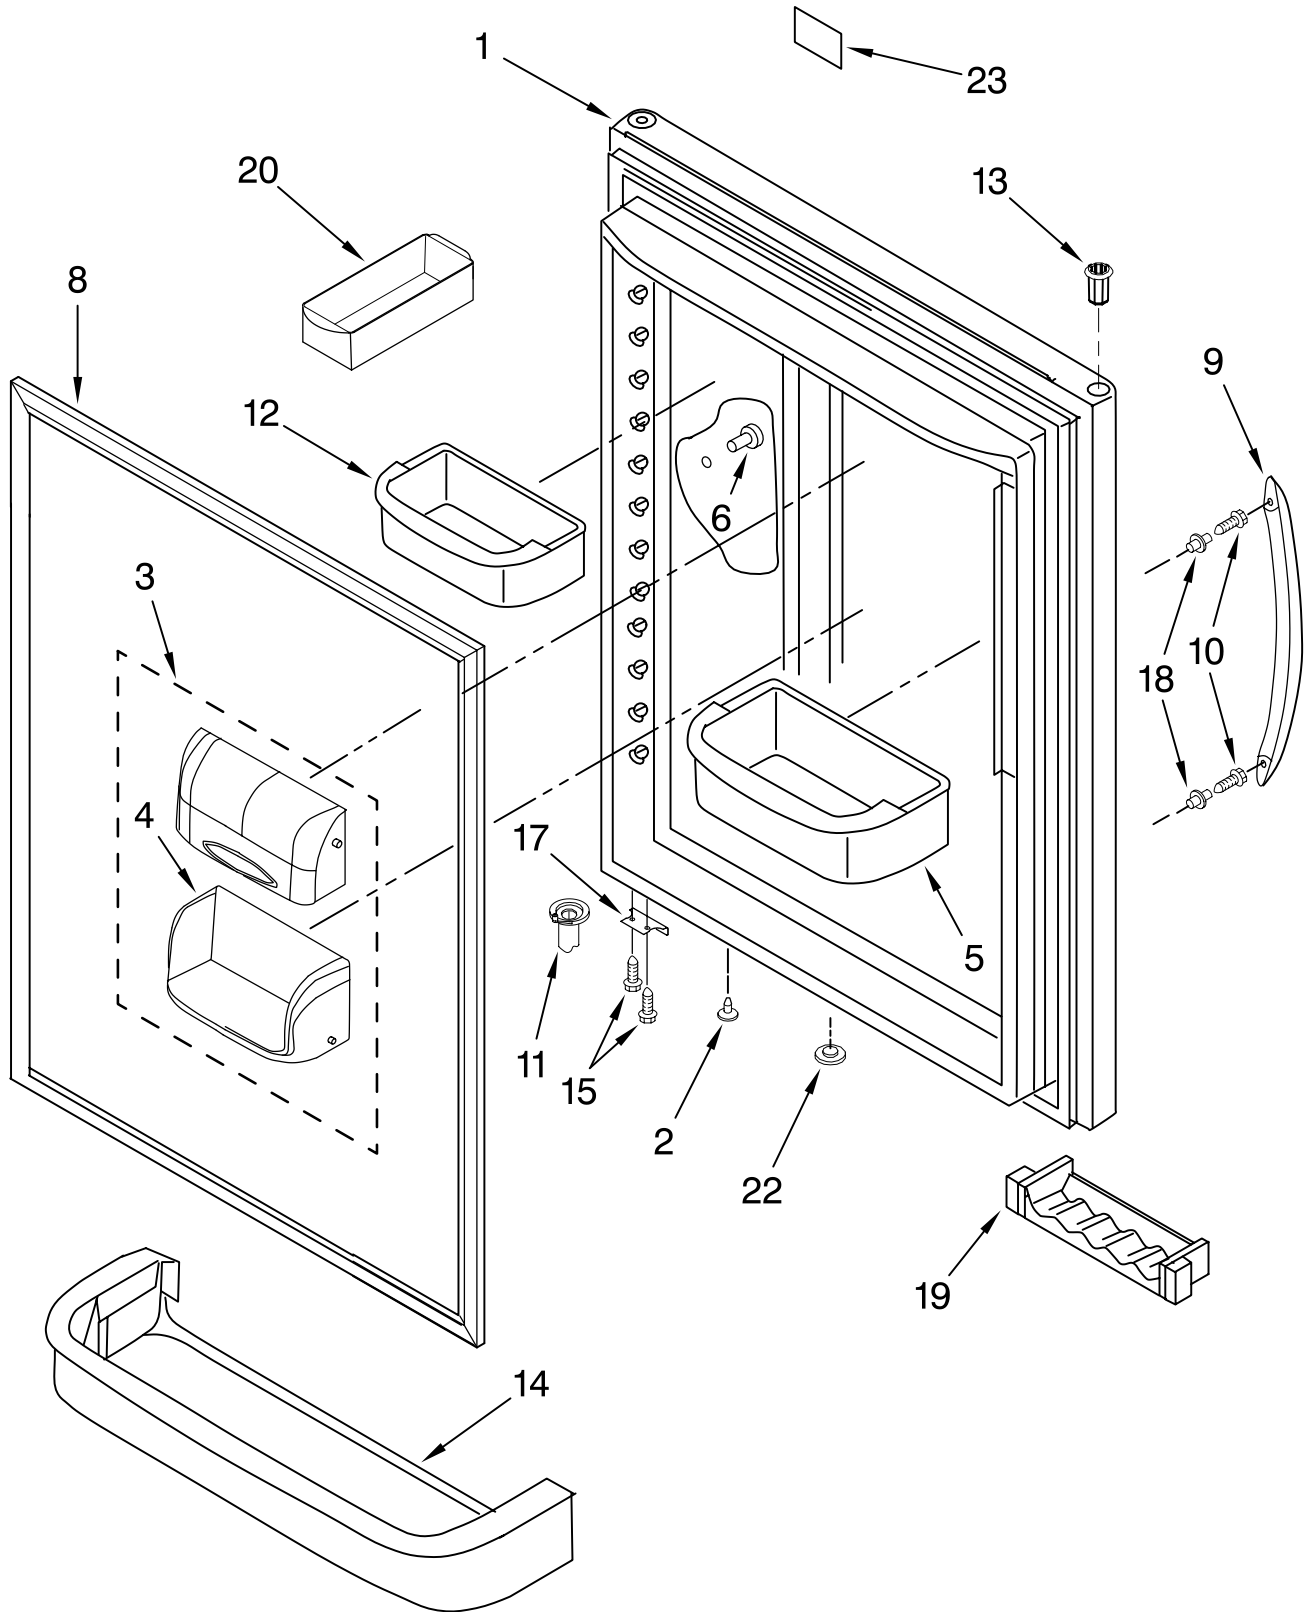

REFRIGERATOR LINER PARTS

For Models: KBR19KTWH00, KBR19KTBL00, KBR19KTSS00, KBL19KTSS00
(White) (Black) (Stainless Steel-RH) (Stainless Steel-LH)

Illus. No.	Part No.	DESCRIPTION
1		Liner (Not A Serviceable Part)
2	Y67003896	Bracket, Control and Lights
3	67005072	Overlay
4	67003898	Housing, Electronic Control
5	67006740	Electronic Control
6	C3680310	Switch, Light
7	67003897	Cover, Light
8	67003901	Housing, Light
9	A0282812	Bulb, Light (2)
10	8170839	Socket, Light (2)
11	67003900	Insert, Damper Cover
12	67006602	Screw
13	67003899	Cover, Damper
14	67006604	Insulation
15	W10127429	Control, Damper

Following Parts Not Illustrated

8208197	Harness, Damper Control
67004033	Harness, Controls (Refrigerator) (Includes # 16)

FOR ORDERING INFORMATION REFER TO PARTS PRICE LIST

REFRIGERATOR DOOR PARTS

For Models: KBR519KTWH00, KBR519KTBL00, KBR519KTSS00, KBL519KTSS00
(White) (Black) (Stainless Steel-RH) (Stainless Steel-LH)

FOR ORDERING INFORMATION REFER TO PARTS PRICE LIST