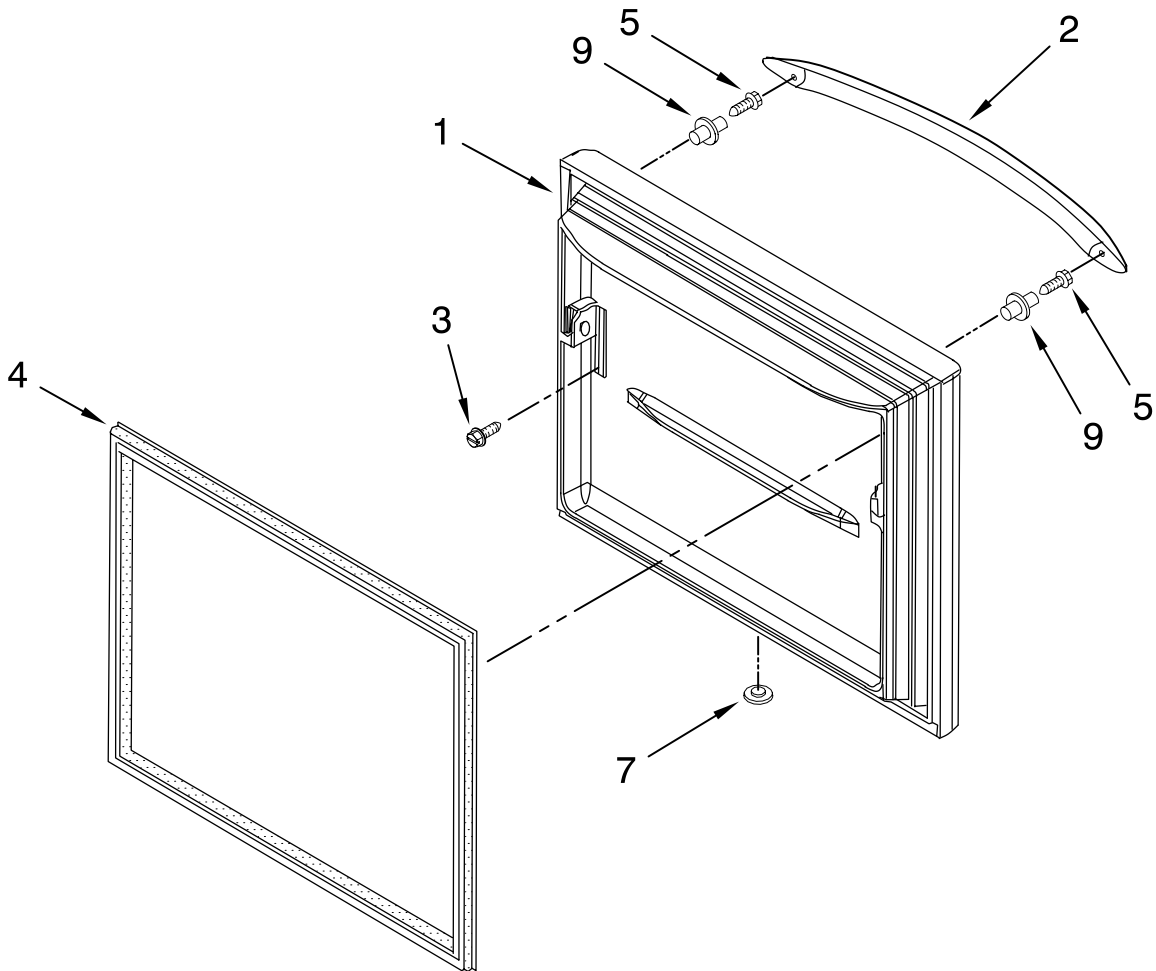

FREEZER DOOR PARTS

For Models: KBR519KTWH00, KBR519KTBL00, KBR519KTSS00, KBLS19KTSS00
(White) (Black) (Stainless Steel-RH) (Stainless Steel-LH)

Illus. No.	Part No.	DESCRIPTION
1		Freezer Door (w/ Insulation)
	W10138336	White
	W10138322	Black
	W10135748	Stainless Steel

Illus. No.	Part No.	DESCRIPTION
2		Handle, Door
	W10119642	White
	W10119643	Black
	W10119644	Stainless Steel
3	67006408	Screw
4		Gasket, Door
	W10130150	White
	12683816B	Black

Illus. No.	Part No.	DESCRIPTION
5	67002935	Screw
7		Plug, Vent (2)
	10712401	White
	67004838	Black
9	67004790	Stud, Handle

FOR ORDERING INFORMATION REFER TO PARTS PRICE LIST