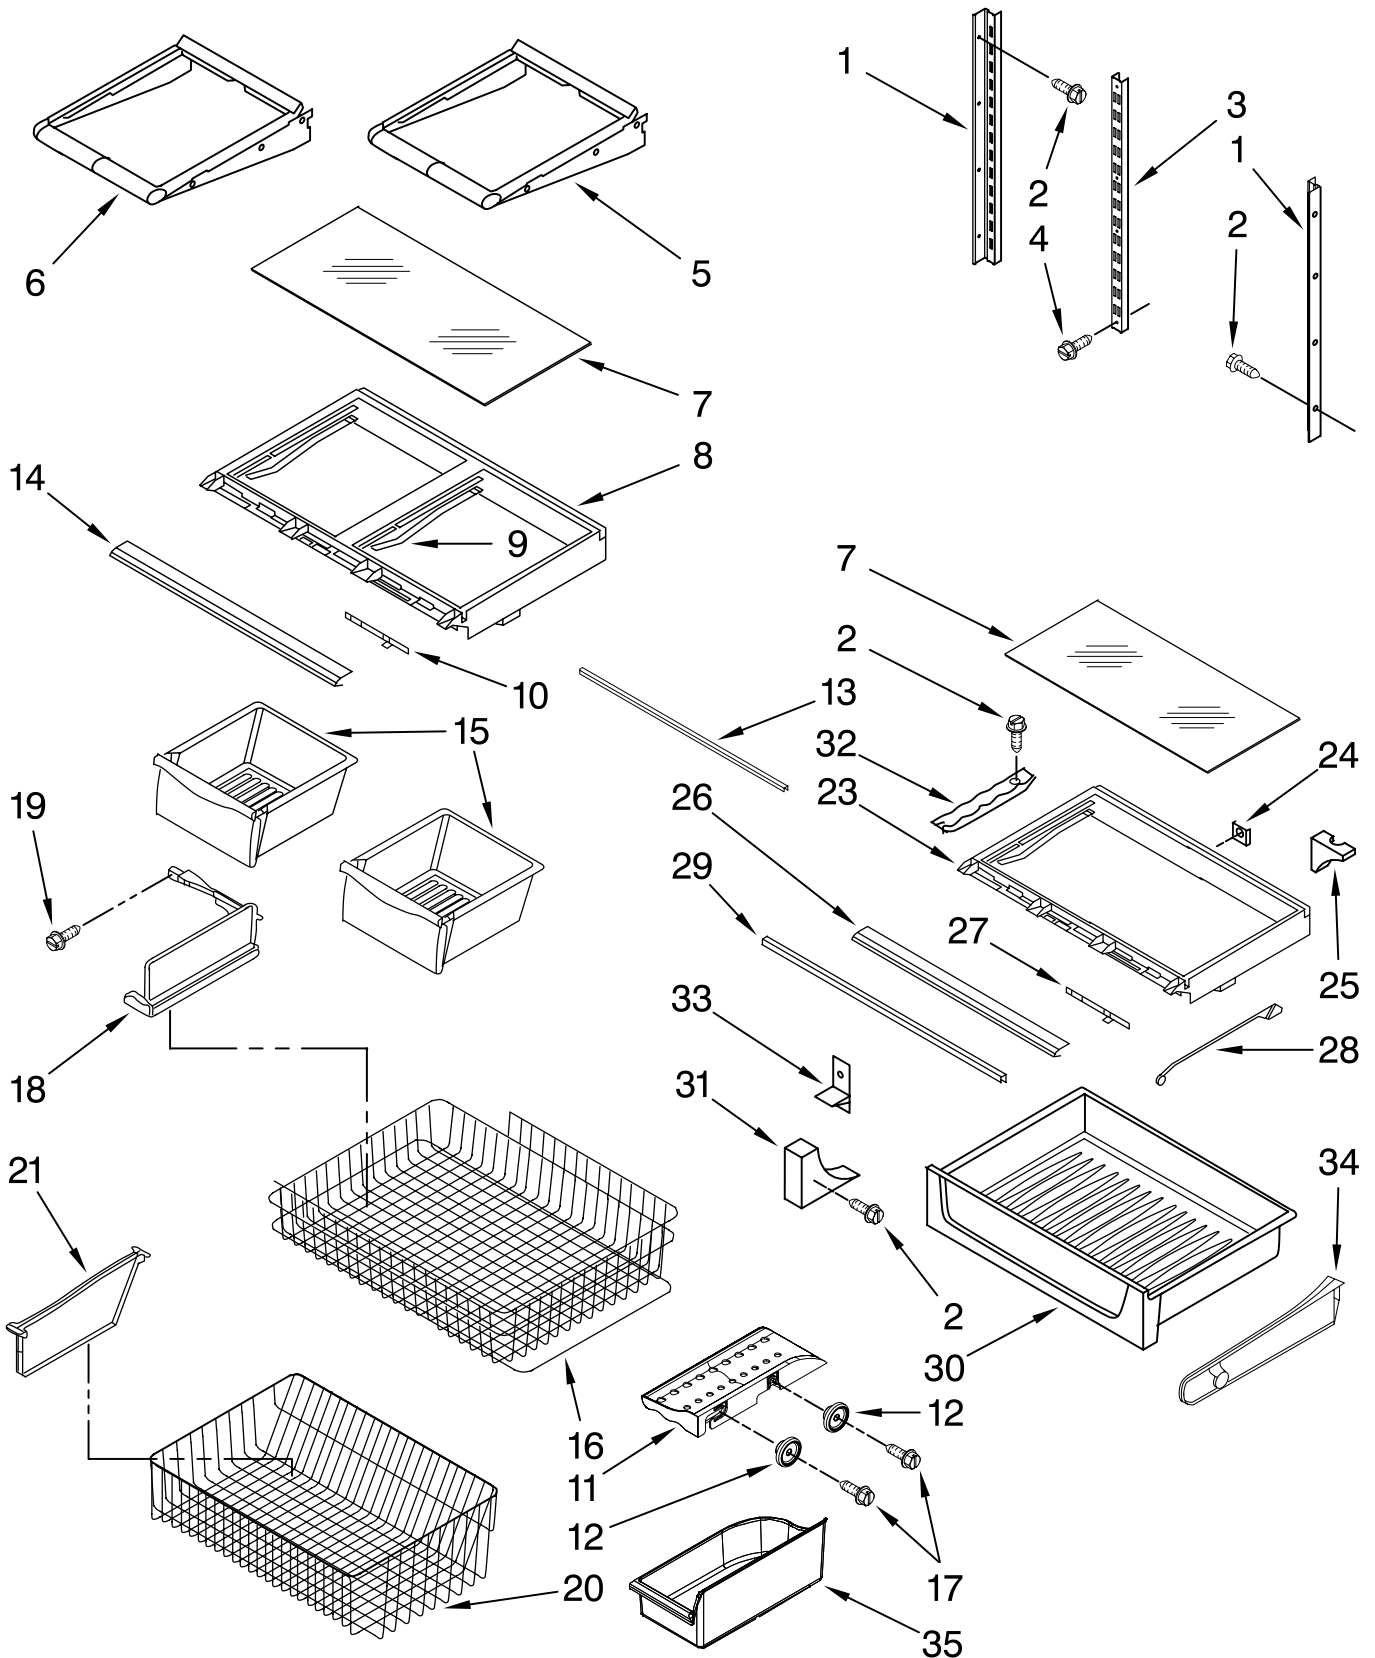

SHELF PARTS

For Models: KBR19KTWH00, KBR19KTBL00, KBR19KTSS00, KBLS19KTSS00
(White) (Black) (Stainless Steel-RH) (Stainless Steel-LH)

FOR ORDERING INFORMATION REFER TO PARTS PRICE LIST

SHELF PARTS

For Models: KBR19KTWH00, KBR19KTBL00, KBR19KTSS00, KBLS19KTSS00
(White) (Black) (Stainless Steel-RH) (Stainless Steel-LH)

Illus. No.	Part No.	DESCRIPTION
1	67001302	Ladder, Side
2	67006400	Screw
3	67001073	Ladder, Center
4	67006360	Screw
5	67001149	Shelf, Fixed (2)
6	67001151	Shelf, Glide (2)
7	67006877	Glass, Crisper
8	67001153	Frame, Crisper
9	67001057	Support, Center Crisper Drawer
10	67005864	Slide, Humidity Control
11	12646501	Rack, Ice
12	10972101	Spacer
13	67001155	Support, Crisper Frame
14	67003884	Trim, Crisper
15	67002569	Pan, Crisper (2)
16	67004985	Basket, Freezer (Upper)
17	67006908	Screw
18	67004127	Divider, Upper Basket
19	67006608	Screw
20	67006023	Basket, Freezer (Lower)
21	67006644	Divider, Lower Basket
23	67001153	Frame, Pantry
24	67002005	Gasket, Pantry
25	67002004	Air Duct, Pantry
26	67007045	Trim, Pantry
27	67002002	Slide, Pantry Control
28	67002003	Rod, Temperature Control
29	67001059	Support, Rear
30	67007044	Pan, Pantry
31	67001721	Support, Pantry Left
	67001722	Right
32	67001719	Track, Pantry
33	67001716	Hook, Ladder (2)
34	67001923	Divider, Pantry
35	67001255	Pan, Ice Drawer

FOR ORDERING INFORMATION REFER TO PARTS PRICE LIST