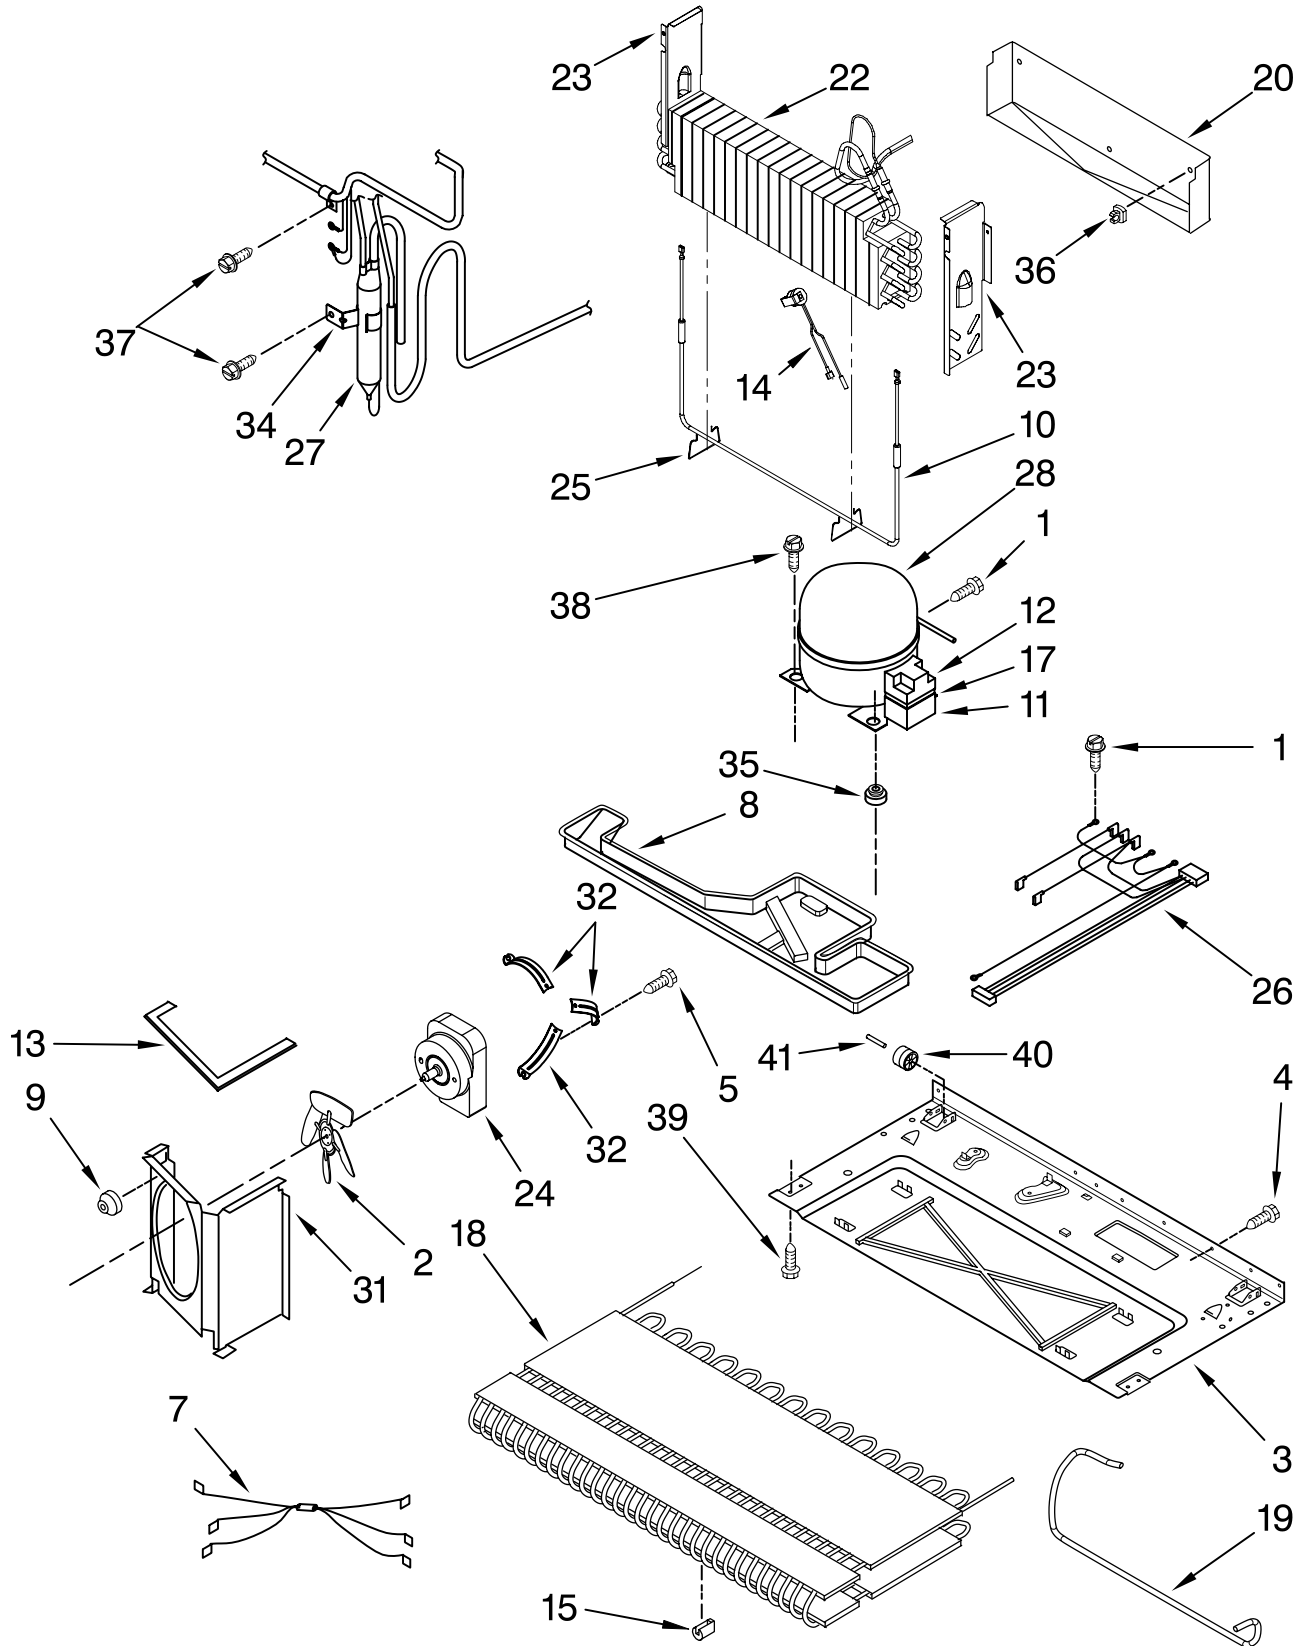

UNIT PARTS

For Models: KBR519KTWH00, KBR519KTBL00, KBR519KTSS00, KBL519KTSS00
(White) (Black) (Stainless Steel-RH) (Stainless Steel-LH)

FOR ORDERING INFORMATION REFER TO PARTS PRICE LIST

UNIT PARTS

For Models: KBR19KTWH00, KBR19KTBL00, KBR19KTSS00, KBL19KTSS00
(White) (Black) (Stainless Steel-RH) (Stainless Steel-LH)

Illus. No.	Part No.	DESCRIPTION
1	67006433	Screw
2	67004952	Blade, Fan
3	67006914	Base
4	67006433	Screw
5	67004954	Screw
7	12870501	Harness, Evap. Heater
8	67004713	Drain Pan
9	61004743	Grommet (3)
10	67002135	Evaporator Heater
11		Capacitor (See Item #12)
12	67005560	Overload/Relay (Capacitor Incl.)
13	61003210	Gasket
14	67003426	Bi-Metal
15	67005680	Grommet (8)
17	67007052	Clip, Capacitor
18	67006133	Condenser
19	67004203	Tube, Discharge
20	67001133	Tray, Drip
22	12002051	Evaporator
23		Dam
	67001084	Right Side
	67001083	Left Side

Illus. No.	Part No.	DESCRIPTION
24	67004432	Motor, Fan
25	10428101	Clip, Heater
26	13060301	Harness, Unit
27	2317845	Drier (Service)
28	12002634	Compressor (Includes Items 11, 12, 17, 27 & 35)
31	12575305	Shroud
32	67004953	Bracket, Fan Motor
34	10547003	Clip, Drier
35	67003493	Grommet (4)
36	10623002	Clip, Evaporator
37	67006737	Screw
38	67006432	Screw
39	67006573	Screw
40	67005149	Roller
41	67006434	Axle

Illus. No.	Part No.	DESCRIPTION
Following Parts Not Illustrated and Optional Parts Not Included 		
	978025	Valve, Access (1/4")
	978026	Valve, Access (5/16")
	978027	Valve, Access (3/8")
	978028	Valve, Access (1/2")
	978029	Valve, Access (5/8")
	978030	Valve, Access (3/4")
	876764	Valve, Access (3/16")
REFRIGERANT CHARGE 		
5.00 Ozs. (R-134A)		

FOR ORDERING INFORMATION REFER TO PARTS PRICE LIST