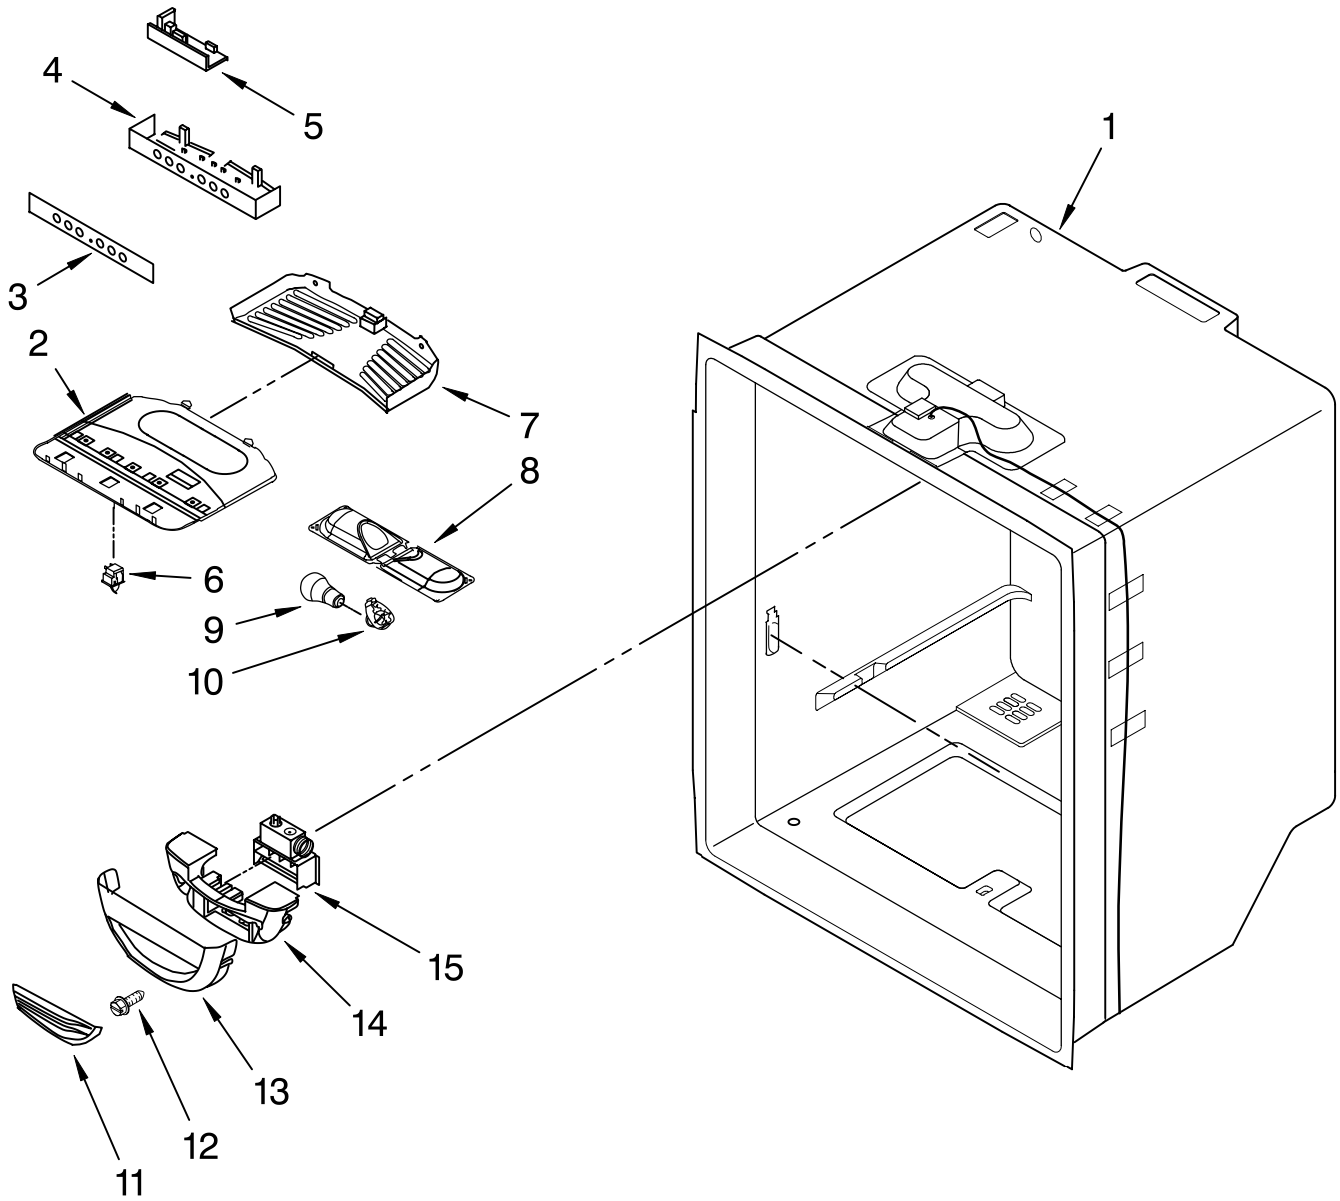

REFRIGERATOR LINER PARTS

For Models: KBL519KTSS4, KBR519KTSS4
(Stainless-LH) (Stainless-RH)

FOR ORDERING INFORMATION REFER TO PARTS PRICE LIST

REFRIGERATOR LINER PARTS

For Models: KBL519KTSS4, KBR519KTSS4
(Stainless-LH) (Stainless-RH)

Illus. No.	Part No.	DESCRIPTION
1		Liner (Not A Serviceable Part)
2	12806301	Bracket, Control and Lights
3	12816515	Overlay
4	12806406	Housing, Electronic Control
5	12868513	Board, Control
6	C3680310V	Switch, Light
7	12806501	Cover, Light
8	12806601V	Housing, Light
9	W10194422V	Bulb, Light (2)
10	12570701V	Socket, Light (2)
11	12806801	Insert, Damper Cover
12	12990604	Screw (2)
13	12806701	Cover, Damper
14	13012402	Insulation
15	W10196393	Control, Damper

Following Parts Not Illustrated

12868701 Harness, Controls
(Refrigerator)
(Includes
Thermistor)

FOR ORDERING INFORMATION REFER TO PARTS PRICE LIST