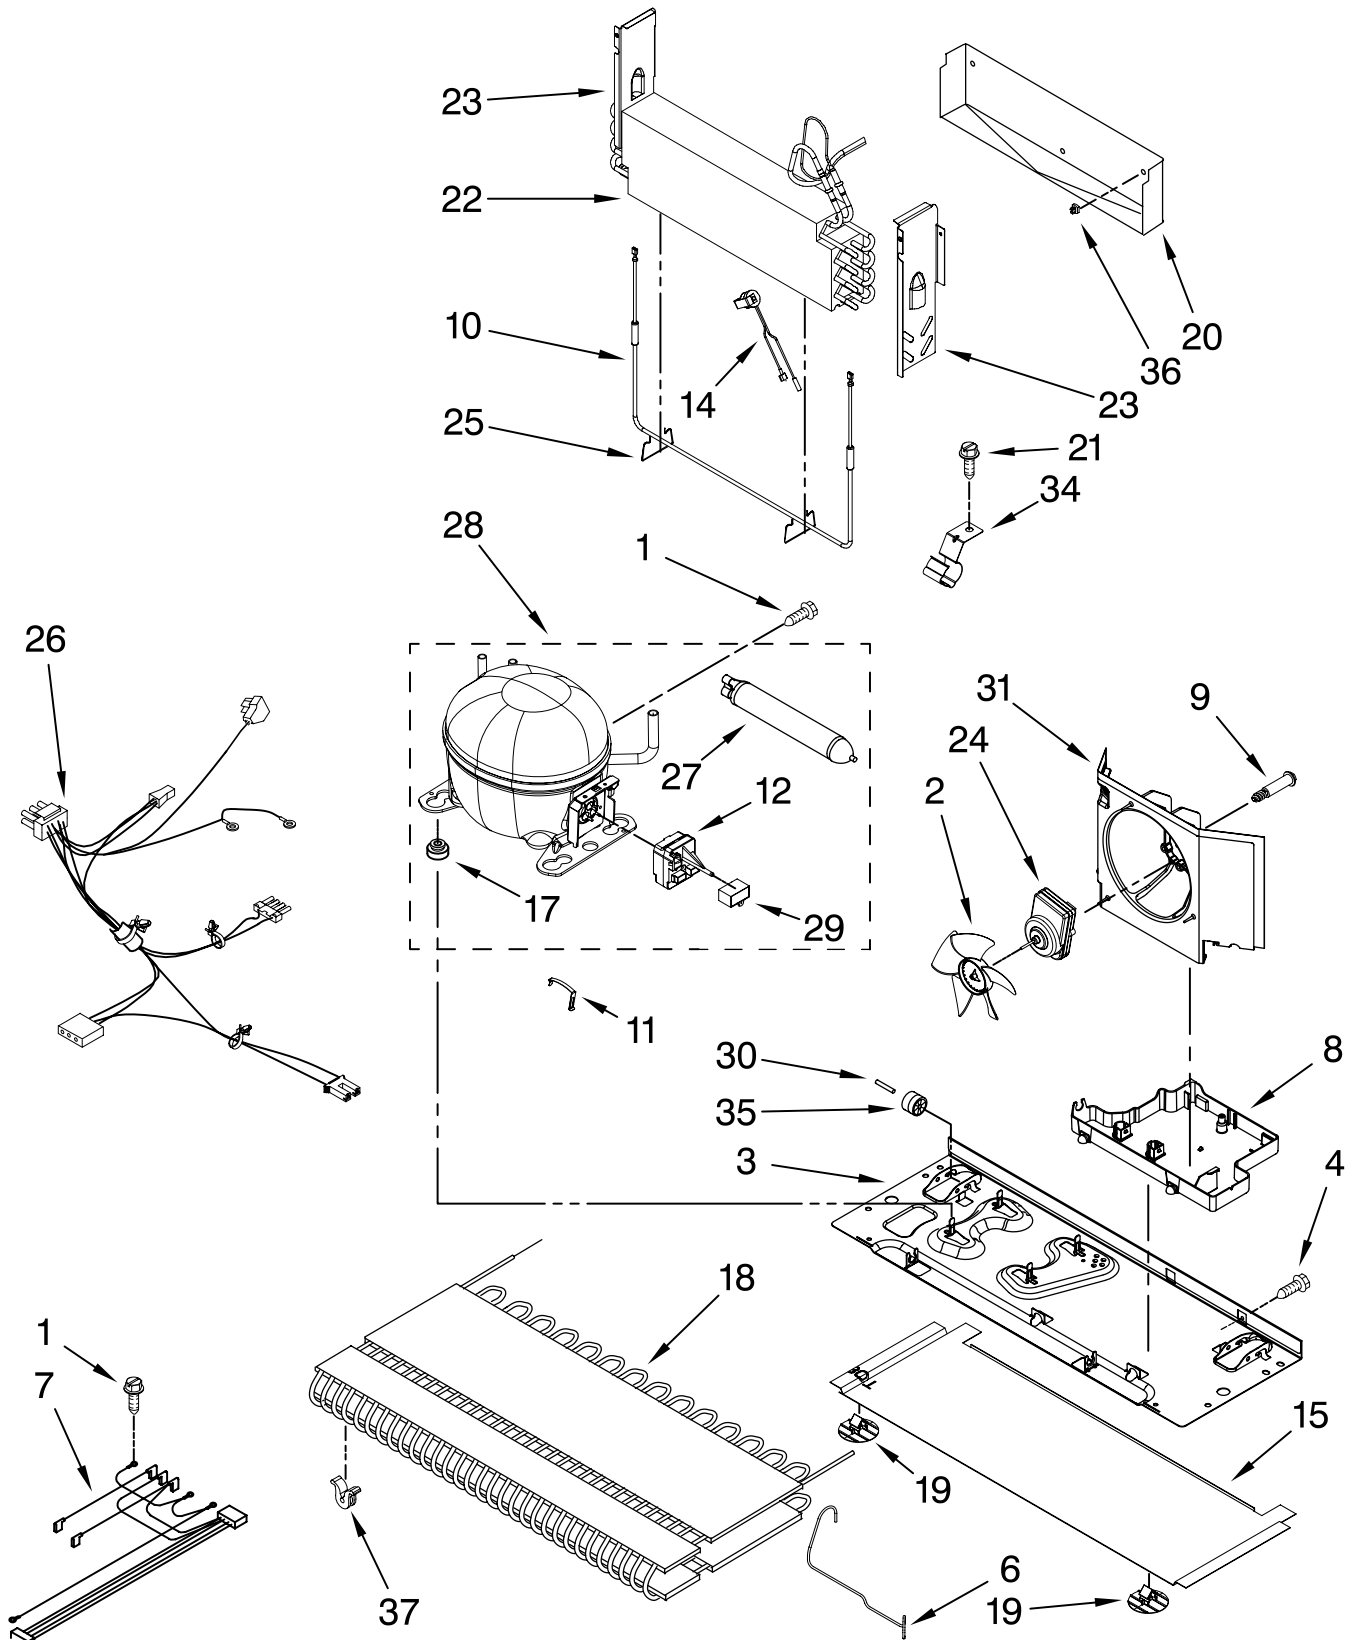

UNIT PARTS

For Models: KBL19KTSS4, KBR19KTSS4
(Stainless-LH) (Stainless-RH)

FOR ORDERING INFORMATION REFER TO PARTS PRICE LIST

UNIT PARTS

For Models: KBL519KTSS4, KBR519KTSS4
(Stainless-LH) (Stainless-RH)

Illus. No.	Part No.	DESCRIPTION
1	12992301	Screw
2	12825803	Blade, Fan
3	W10210982	Basepan
4	12990511	Screw
6	W10217744	Tube, Discharge
7	W10280423	Harness, Evap Heater
8	W10296784	Pan, Drain
9	W10216919	Screw, Shoulder
10	12729127	Evaporator Heater
11	W10216075	Strap, Bale
12		Start Protect, Combo
	2320150	Production
	W10136414	Service
14	12639324SP	Thermostat, Defrost
15	W10206336	Extension, Basepan
17	10835903SP	Grommet (4)
18	W10135028	Condenser

Illus. No.	Part No.	DESCRIPTION
19	W10206339	Fastener, Basepan Extension
20	12225401WD	Tray, Drip
21	12990701	Screw
22	12726401	Evaporator Dam
23		
	12225702	Right Side
	12225602	Left Side
24	12825101	Motor, Fan
25	10428101	Clip, Heater
26	W10234024	Harness, Unit
27	W10143759	Drier
28	W10130129	Compressor Kit (Contains Items 12, 17, 27, & 29)
29	2264017	Capacitor
30	12477202	Axle, Roller
31	W10189184	Shroud
34	10547003	Clip, Drier
35	12477102	Roller (2)
36	10623002	Clip, Evap (2)
37	W10137529	Grommet (4)

Illus. No.	Part No.	DESCRIPTION
Following Parts Not Illustrated and Optional Parts Not Included		
	978025	Valve, Access (1/4")
	978026	Valve, Access (5/16")
	978027	Valve, Access (3/8")
	978028	Valve, Access (1/2")
	978029	Valve, Access (5/8")
	978030	Valve, Access (3/4")
	876764	Valve, Access (3/16")

REFRIGERANT CHARGE

4.25 Ozs.
(R-134A)

FOR ORDERING INFORMATION REFER TO PARTS PRICE LIST