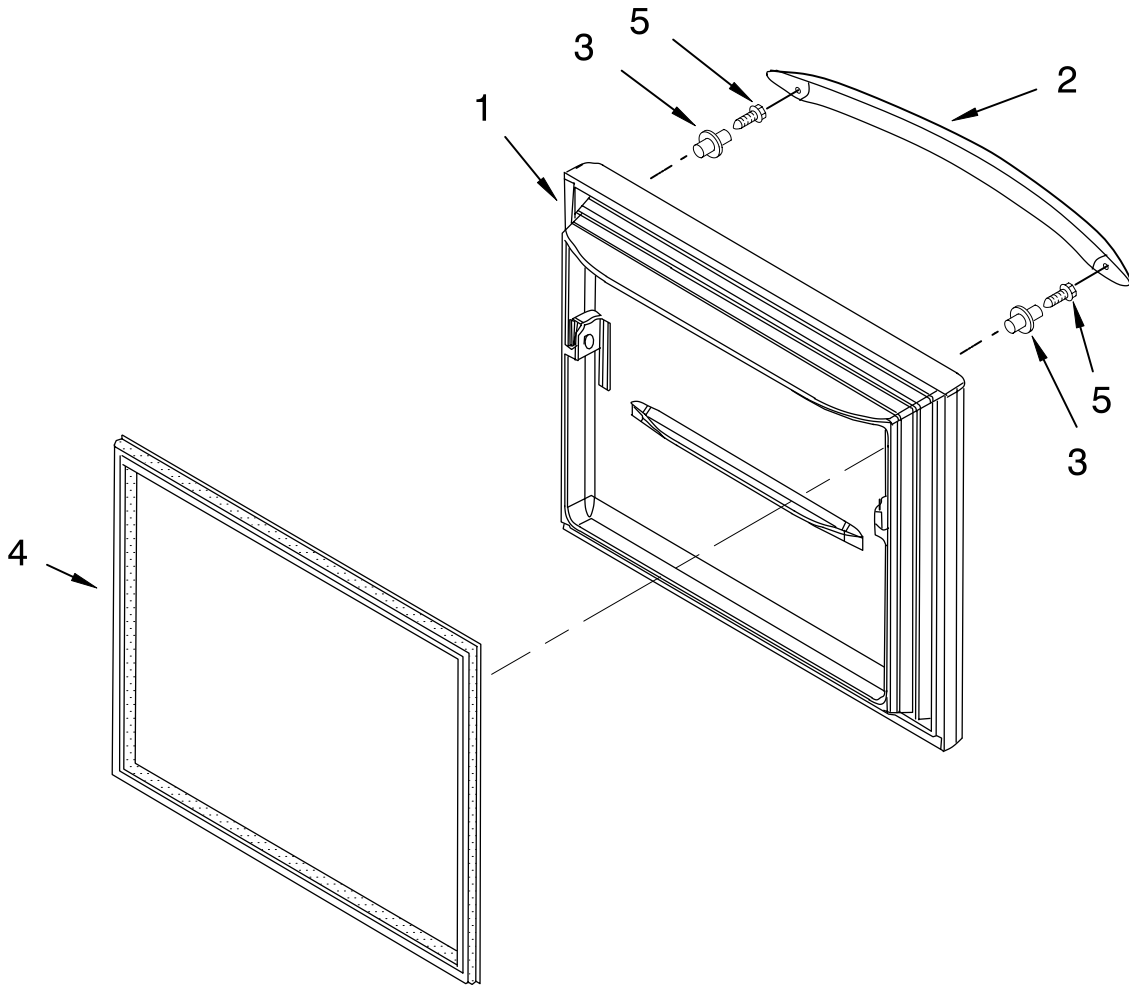

FREEZER DOOR PARTS

For Models: KBL519KTSS4, KBR519KTSS4
(Stainless-LH) (Stainless-RH)

FOR ORDERING INFORMATION REFER TO PARTS PRICE LIST

FREEZER DOOR PARTS

**For Models: KBL519KTSS4, KBR519KTSS4
(Stainless-LH) (Stainless-RH)**

Illus. No.	Part No.	DESCRIPTION
1	13092260SQ	Door, Freezer Stainless
2	W10119644	Handle, Door Stainless
3	12691403	Mount, Handle
4	W10164031	Gasket, Door Black
5	3196181	Screw

FOR ORDERING INFORMATION REFER TO PARTS PRICE LIST