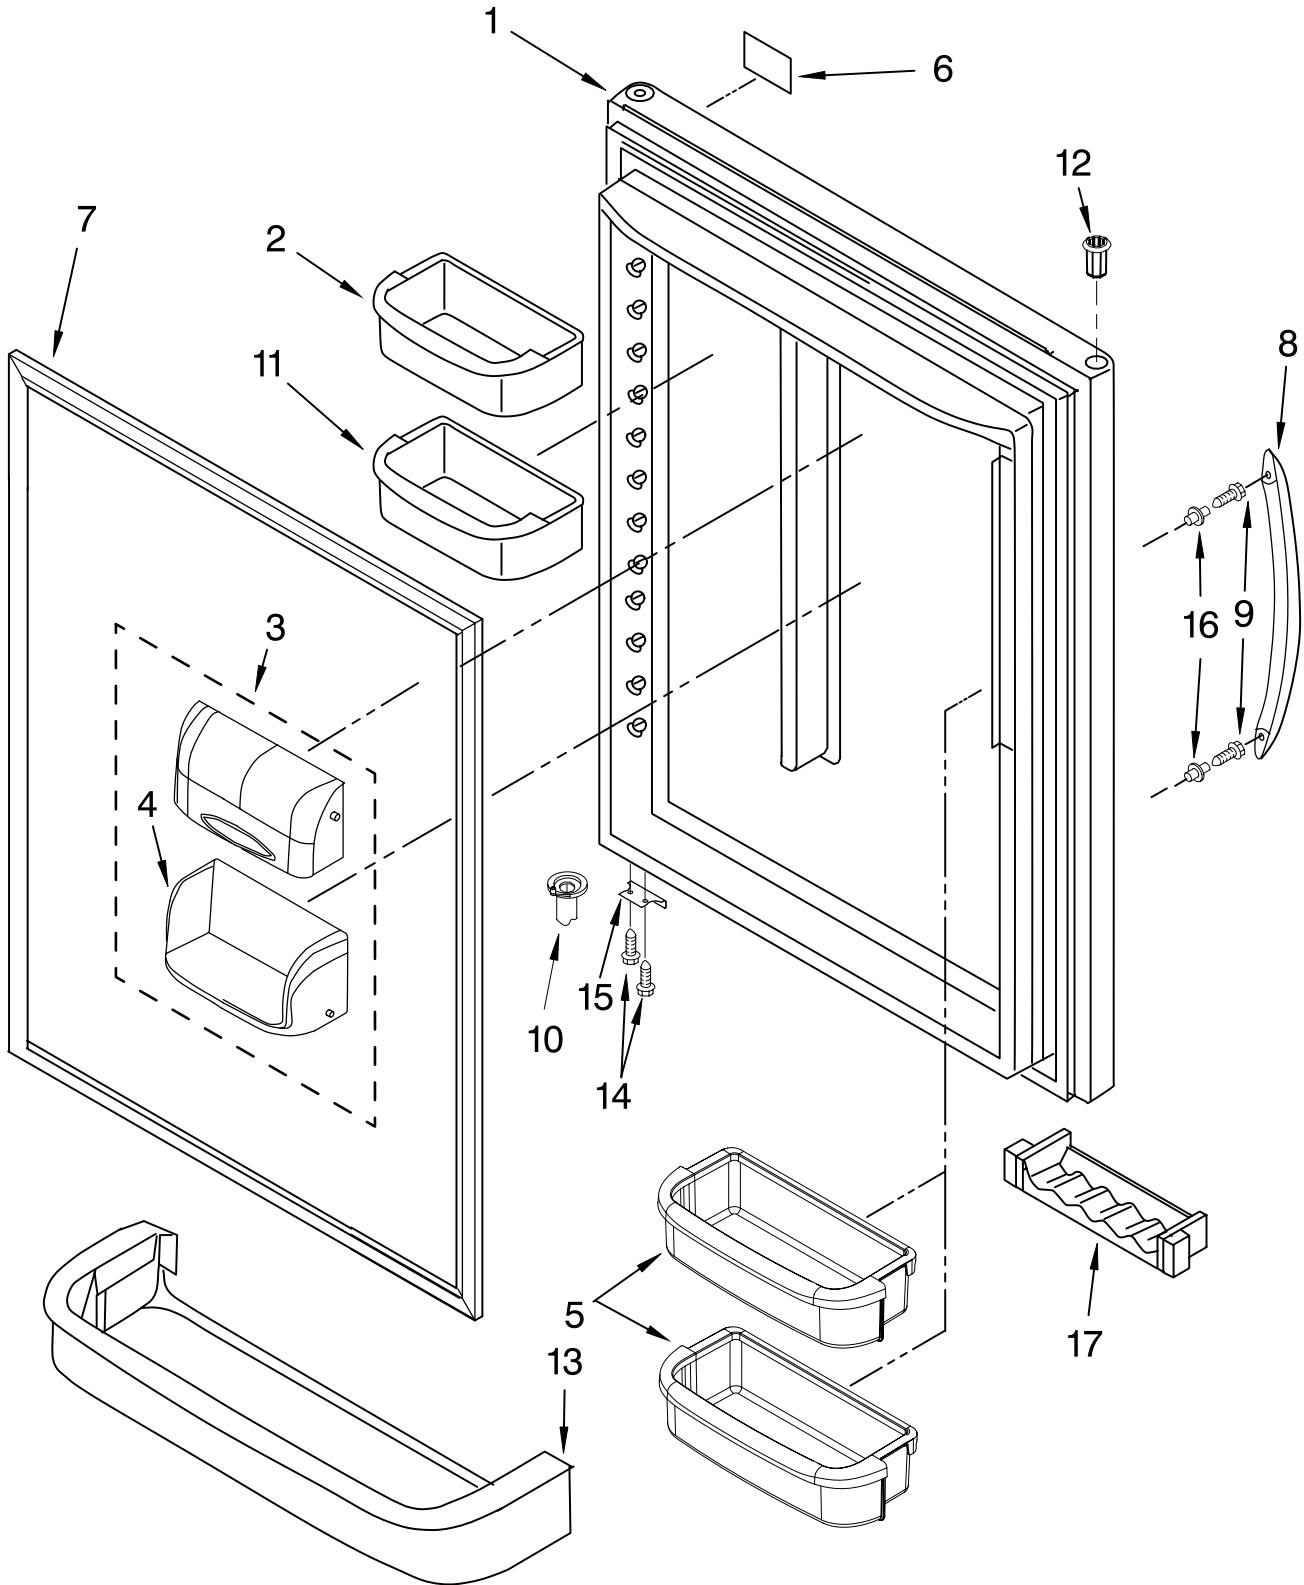

REFRIGERATOR DOOR PARTS

For Models: KBL519KTSS4, KBR519KTSS4
(Stainless-LH) (Stainless-RH)

FOR ORDERING INFORMATION REFER TO PARTS PRICE LIST

REFRIGERATOR DOOR PARTS

For Models: KBL519KTSS4, KBR519KTSS4
(Stainless-LH) (Stainless-RH)

Illus.	Part	
No.	No.	DESCRIPTION
1	13023887SQ	Door, Refrigerator Stainless-LH (Stainless-RH)
2	12643908	Bucket, Short
3	12744905V	Door, Dairy (Includes #4)
4	12369502SP	Tray, Dairy
5	12849106V	Bucket, Medium
6	W10046610	Nameplate
7	W10164033	Gasket, Door Black
8	W10119644	Handle, Door Stainless
9	3196181	Screw, Handle
10	12028505B	Closure, Door Black
11	12849103V	Bucket, Shelf (1) (Small)
12	10961006B	Bushing, Door Black
13	12690501	Retainer, Door
14	12990504	Screw
15	10447112	Stop, Door
16	12691403	Mount, Handle
17	12690102V	Caddy, Can

FOR ORDERING INFORMATION REFER TO PARTS PRICE LIST