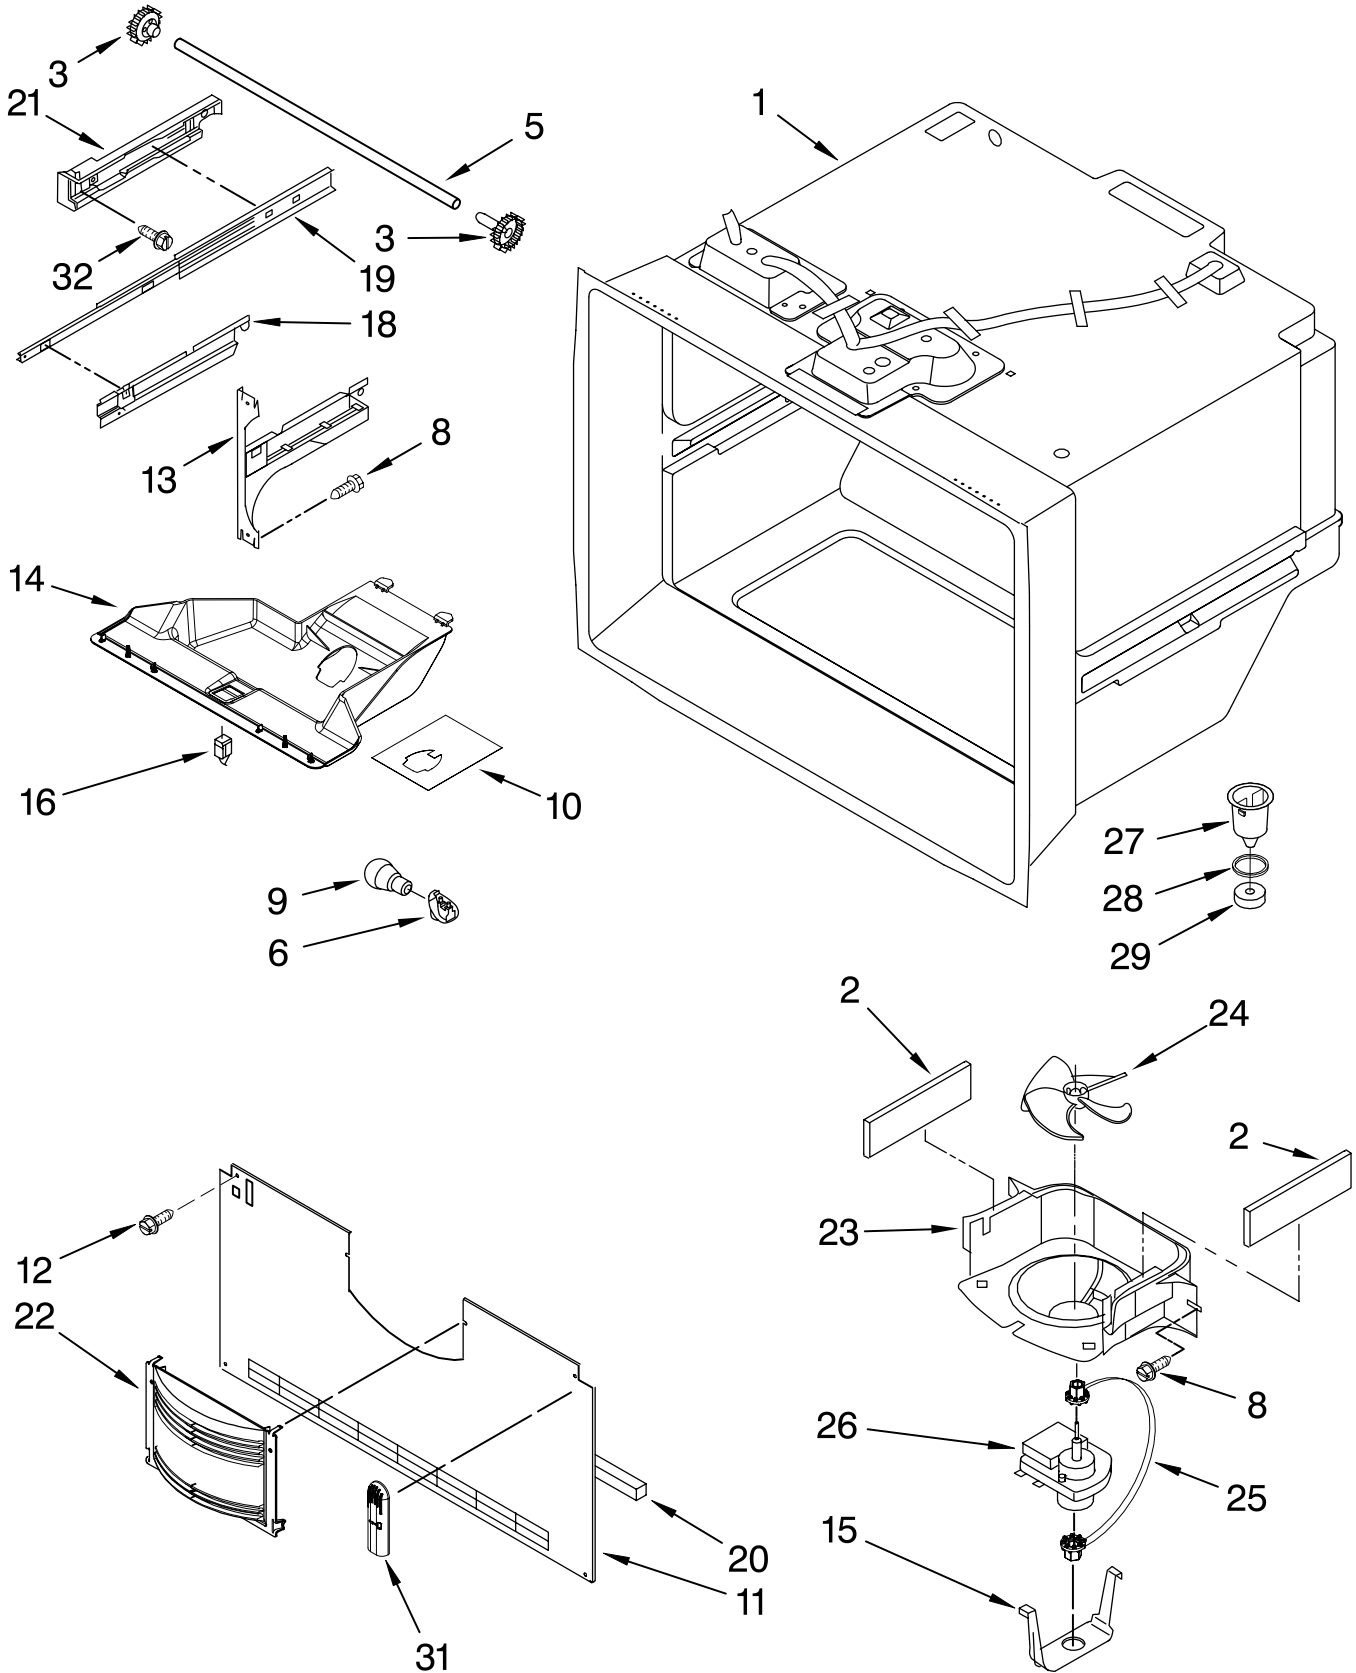

For Models: KBL519KTSS4, KBR519KTSS4
(Stainless-LH) (Stainless-RH)

Illus. No.	Part No.	DESCRIPTION
1		Liner (Not A Serviceable Part)
2	12806301	Bracket, Control and Lights
3	12816515	Overlay
4	12806406	Housing, Electronic Control
5	12868513	Board, Control
6	C3680310V	Switch, Light
7	12806501	Cover, Light
8	12806601V	Housing, Light
9	W10194422V	Bulb, Light (2)
10	12570701V	Socket, Light (2)
11	12806801	Insert, Damper Cover
12	12990604	Screw (2)
13	12806701	Cover, Damper
14	13012402	Insulation
15	W10196393	Control, Damper

Following Parts Not Illustrated

12868701 Harness, Controls
(Refrigerator)
(Includes
Thermistor)

FOR ORDERING INFORMATION REFER TO PARTS PRICE LIST

FREEZER LINER PARTS

For Models: KBL519KTSS4, KBR519KTSS4
(Stainless-LH) (Stainless-RH)

FOR ORDERING INFORMATION REFER TO PARTS PRICE LIST

FREEZER LINER PARTS

For Models: KBL519KTSS4, KBR519KTSS4
(Stainless-LH) (Stainless-RH)

Illus. No.	Part No.	DESCRIPTION
1		Liner (Not A Serviceable Part)
2	A3189392	Gasket, Foam (2)
3	12002497	Gear (2) (Includes RH & LH)
5	12812901WD	Shaft
6	12570701V	Socket, Light
8	12990521	Screw (8)
9	W10194422V	Bulb, Light
10	W10277466	Foil, Housing
11	12226110	Cover, Evaporator
12	12990101	Screw (7)
13		Bracket, Door
	W10277025	Module, Light
	W10122148	Right
14	12805001	Housing, Lighting
15	13058002	Clip, Evap. Motor
16	12466105	Switch, Light
18		Cradle, Basket
	W10280608	Left
	W10280613	Right
19	W10120018	Slide, Drawer (2)
20	A3189394	Gasket, Bottom
21		Adapter, Slide
	W10284680	Left
	W10284681	Right
22	13024803	Cover, Fan Shroud
23	13057901	Shroud, Evap.Fan
24	2169142	Fan, Evaporator
25	W10121318	Grommet (2)
26	W10128551	Motor, Evaporator
27	D7753903	Funnel, Drain (Incl. # 28 & 29)
28	M0500703	Seal
29	B8381501	Gasket
31	12815301	Cover, Thermistor
32	12990501	Screw (6)