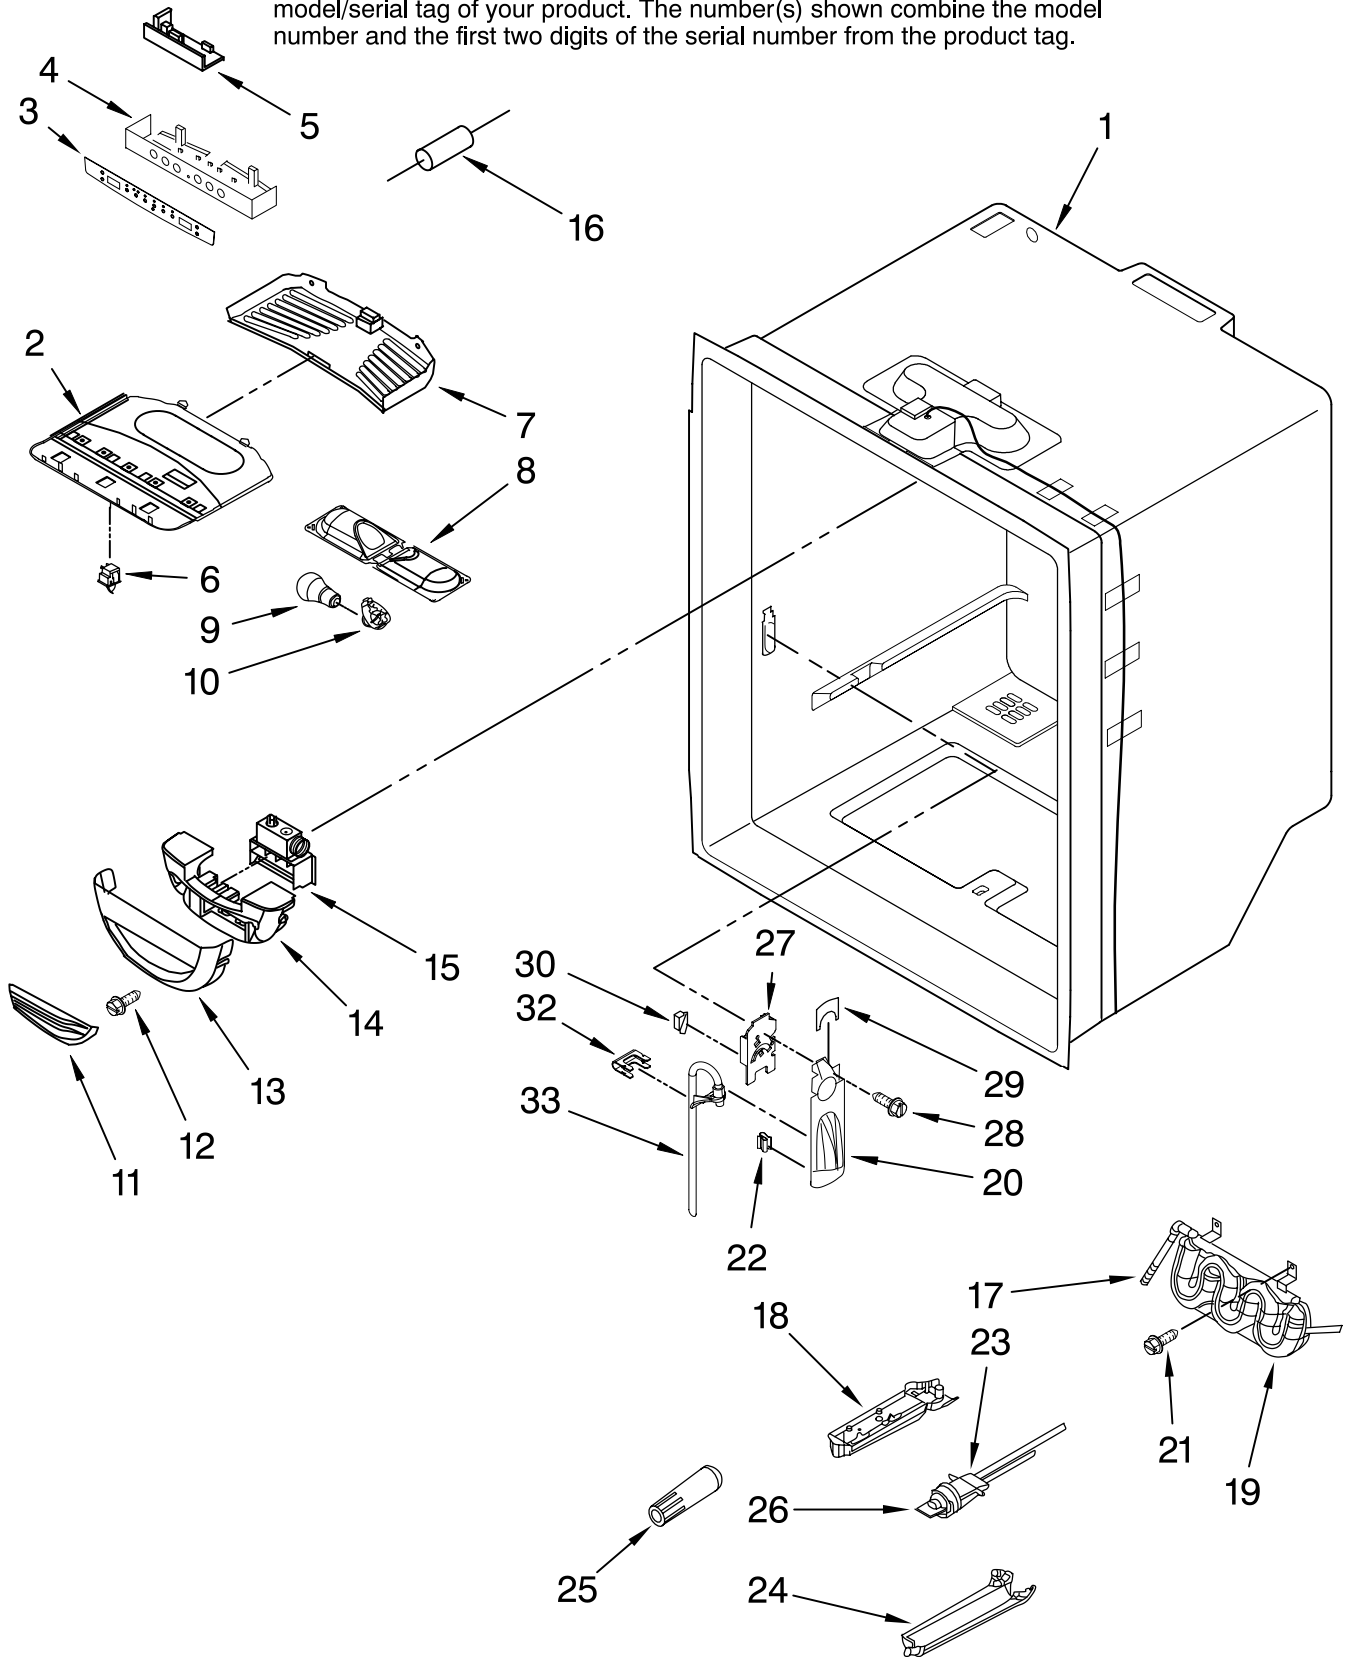

FOR ORDERING INFORMATION REFER TO PARTS PRICE LIST

CABINET PARTS

For Models: KBL520EVMS00
(Monochromatic Stainless)

The model(s) number shown may be different than what is printed on the model/serial tag of your product. The number(s) shown combine the model number and the first two digits of the serial number from the product tag.

Illus. No.	Part No.	DESCRIPTION
1		Literature Parts
	W10137649	Use & Care Guide
	W10209771	Energy Guide
	67006616	Tech Sheet
2		Cabinet (Not A Serviceable Part)
3	67001131	Plug, Button
4	B5705307	Tube, Plastic
5		Roller Foot Assembly
	W10237085	LH
	W10237087	RH
6	12627302	Grille, Clip
7	67006642	Pin, Center Hinge
9	67006521	Screw
10	W10137519	Elbow, Fill Tube
11	67006380	Screw
12	67006473	Screw
13	A3076901	Plug, Button
14	67006303	Screw
15		Hinge, Center
	12607104ED	Black
16	W10141622	Foot Brake (2)
17		Cover, Corner
	W10191102	Apollo Grey
18	12566606ED	Hinge, Top
19	67003331	Cover, Water Line
20	67006564	Screw (8)
21	12477601AP	Cover, Hinge
22		Grille Assembly (Includes Clips)
	W10131134	Black
24	67006287	Screw
25	67006425	Screw
26	67004092	Block, Filter
27	12751509	Cover, Water Valve
28	12575101WD	Cover, Unit
29	67003796	Insulation, Sound
30	W10164397	Tube, Drain
31	W10157973	Clip, Drain Tube
32	67006737	Screw
33	B5759649	Gasket

FOR ORDERING INFORMATION REFER TO PARTS PRICE LIST

REFRIGERATOR LINER PARTS

For Models: KBLS20EVMS00
(Monochromatic Stainless)

The model(s) number shown may be different than what is printed on the model/serial tag of your product. The number(s) shown combine the model number and the first two digits of the serial number from the product tag.