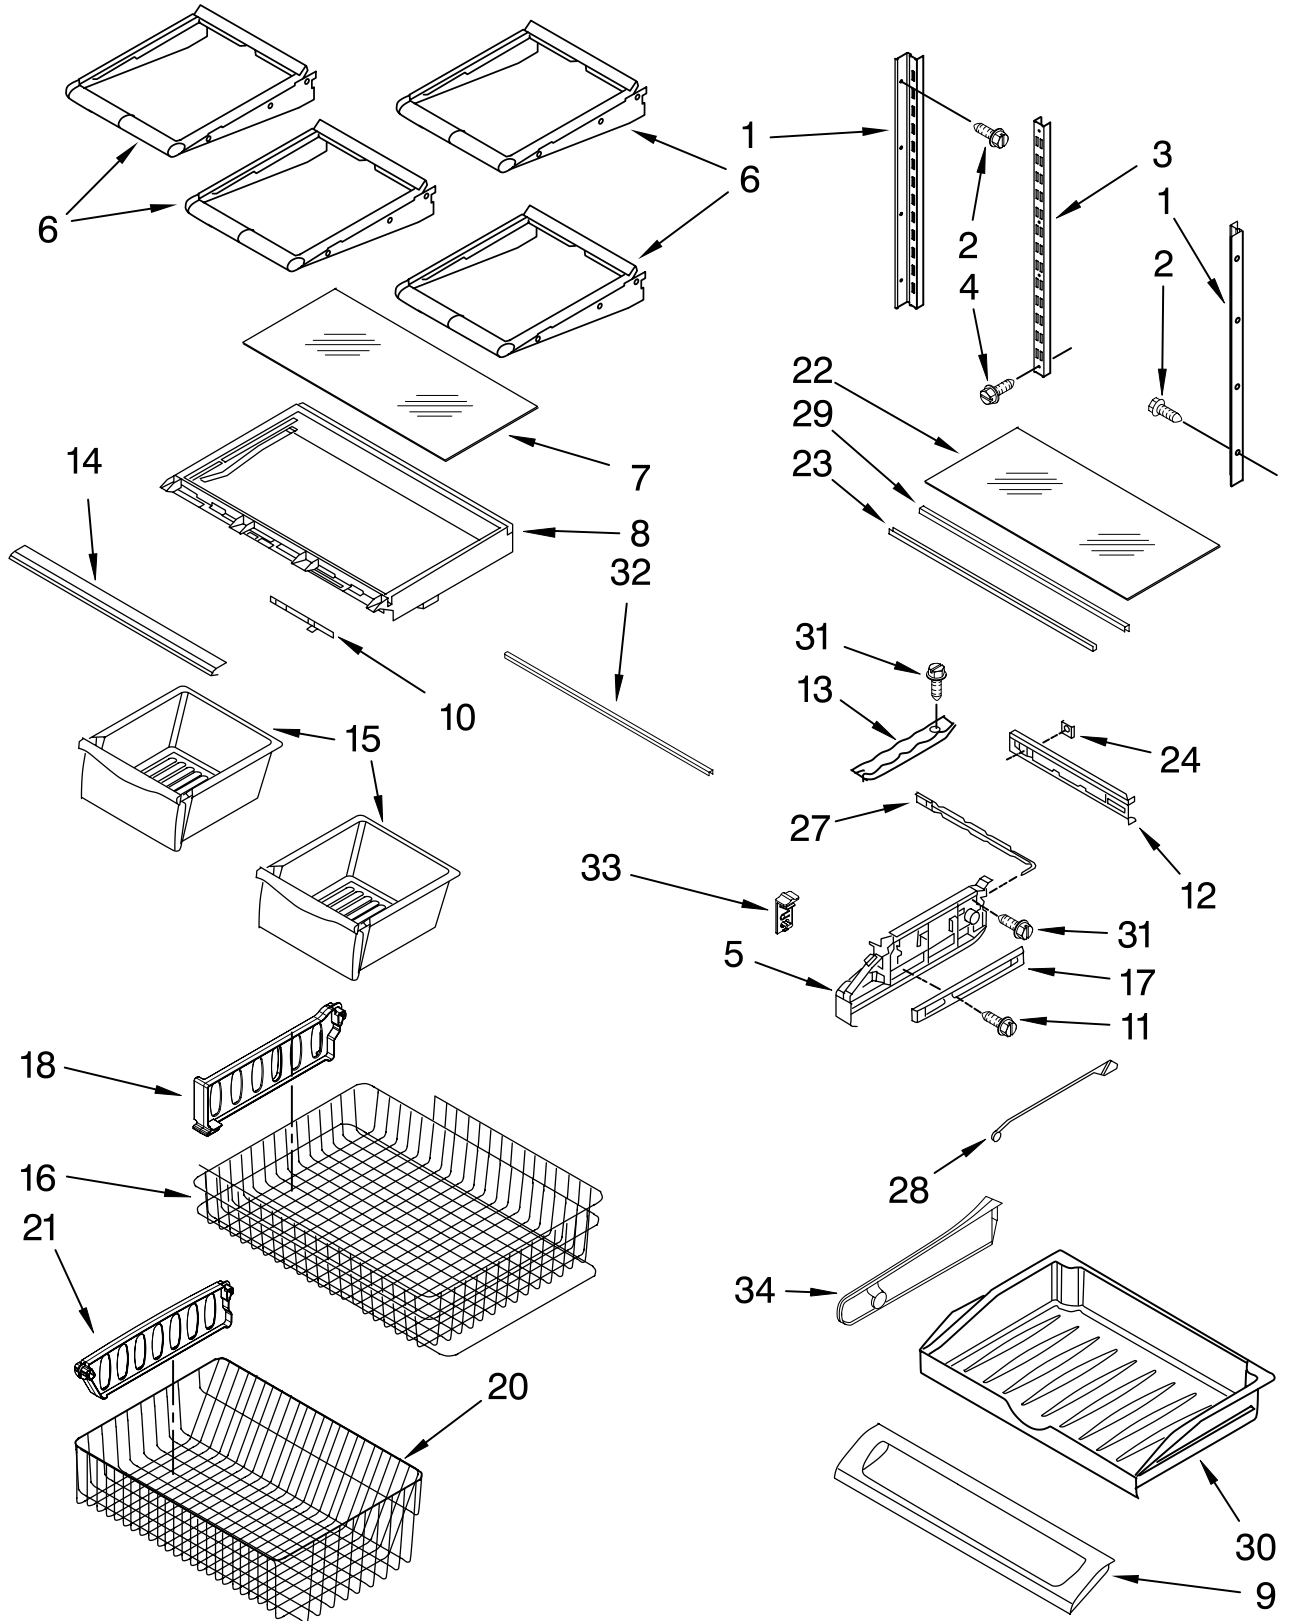

SHELF PARTS

For Models: KBLS20EVMS00
(Monochromatic Stainless)

The model(s) number shown may be different than what is printed on the model/serial tag of your product. The number(s) shown combine the model number and the first two digits of the serial number from the product tag.

FOR ORDERING INFORMATION REFER TO PARTS PRICE LIST