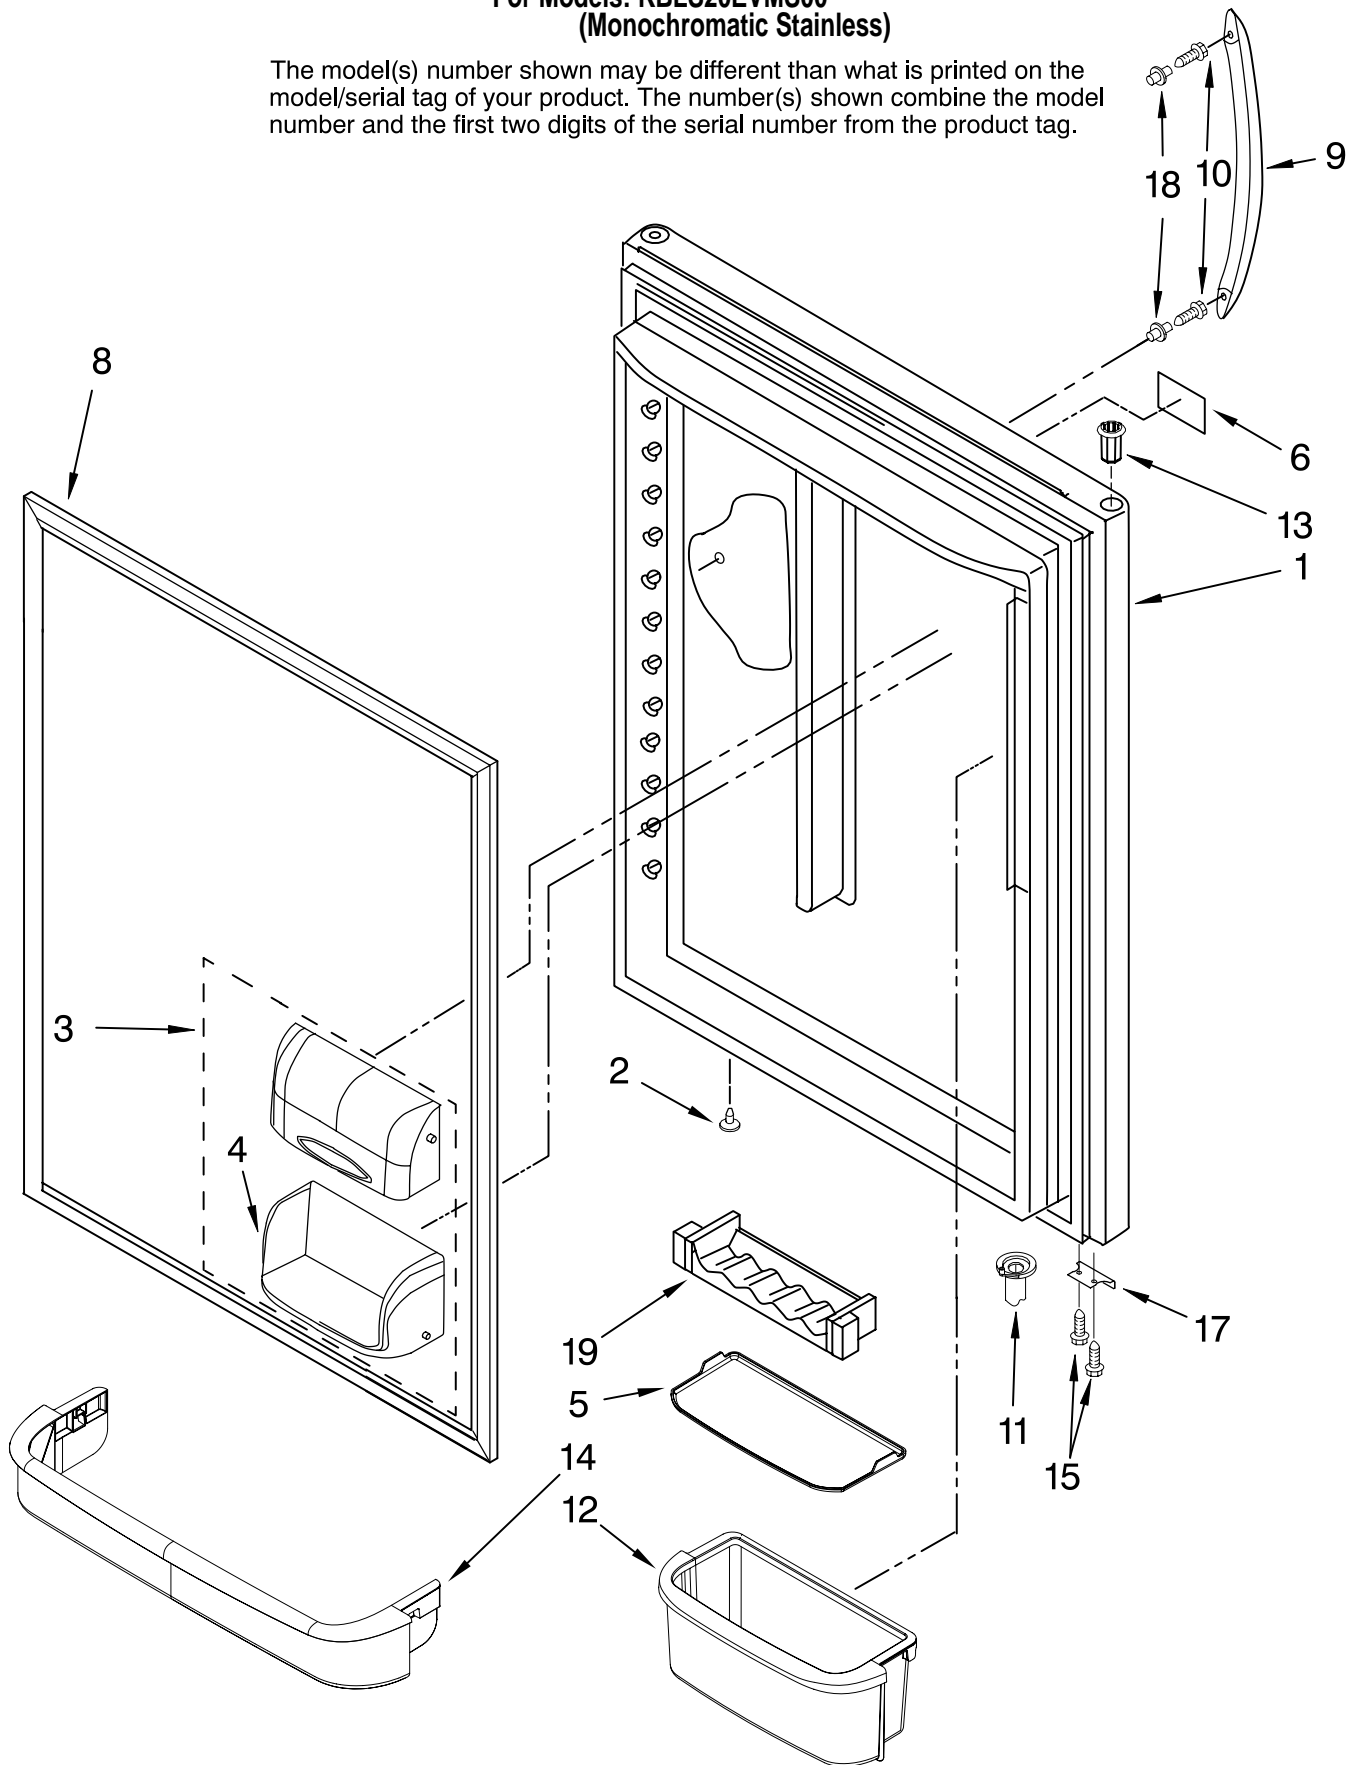

REFRIGERATOR DOOR PARTS

For Models: KBL S20EVMS00
(Monochromatic Stainless)

The model(s) number shown may be different than what is printed on the model/serial tag of your product. The number(s) shown combine the model number and the first two digits of the serial number from the product tag.

FOR ORDERING INFORMATION REFER TO PARTS PRICE LIST