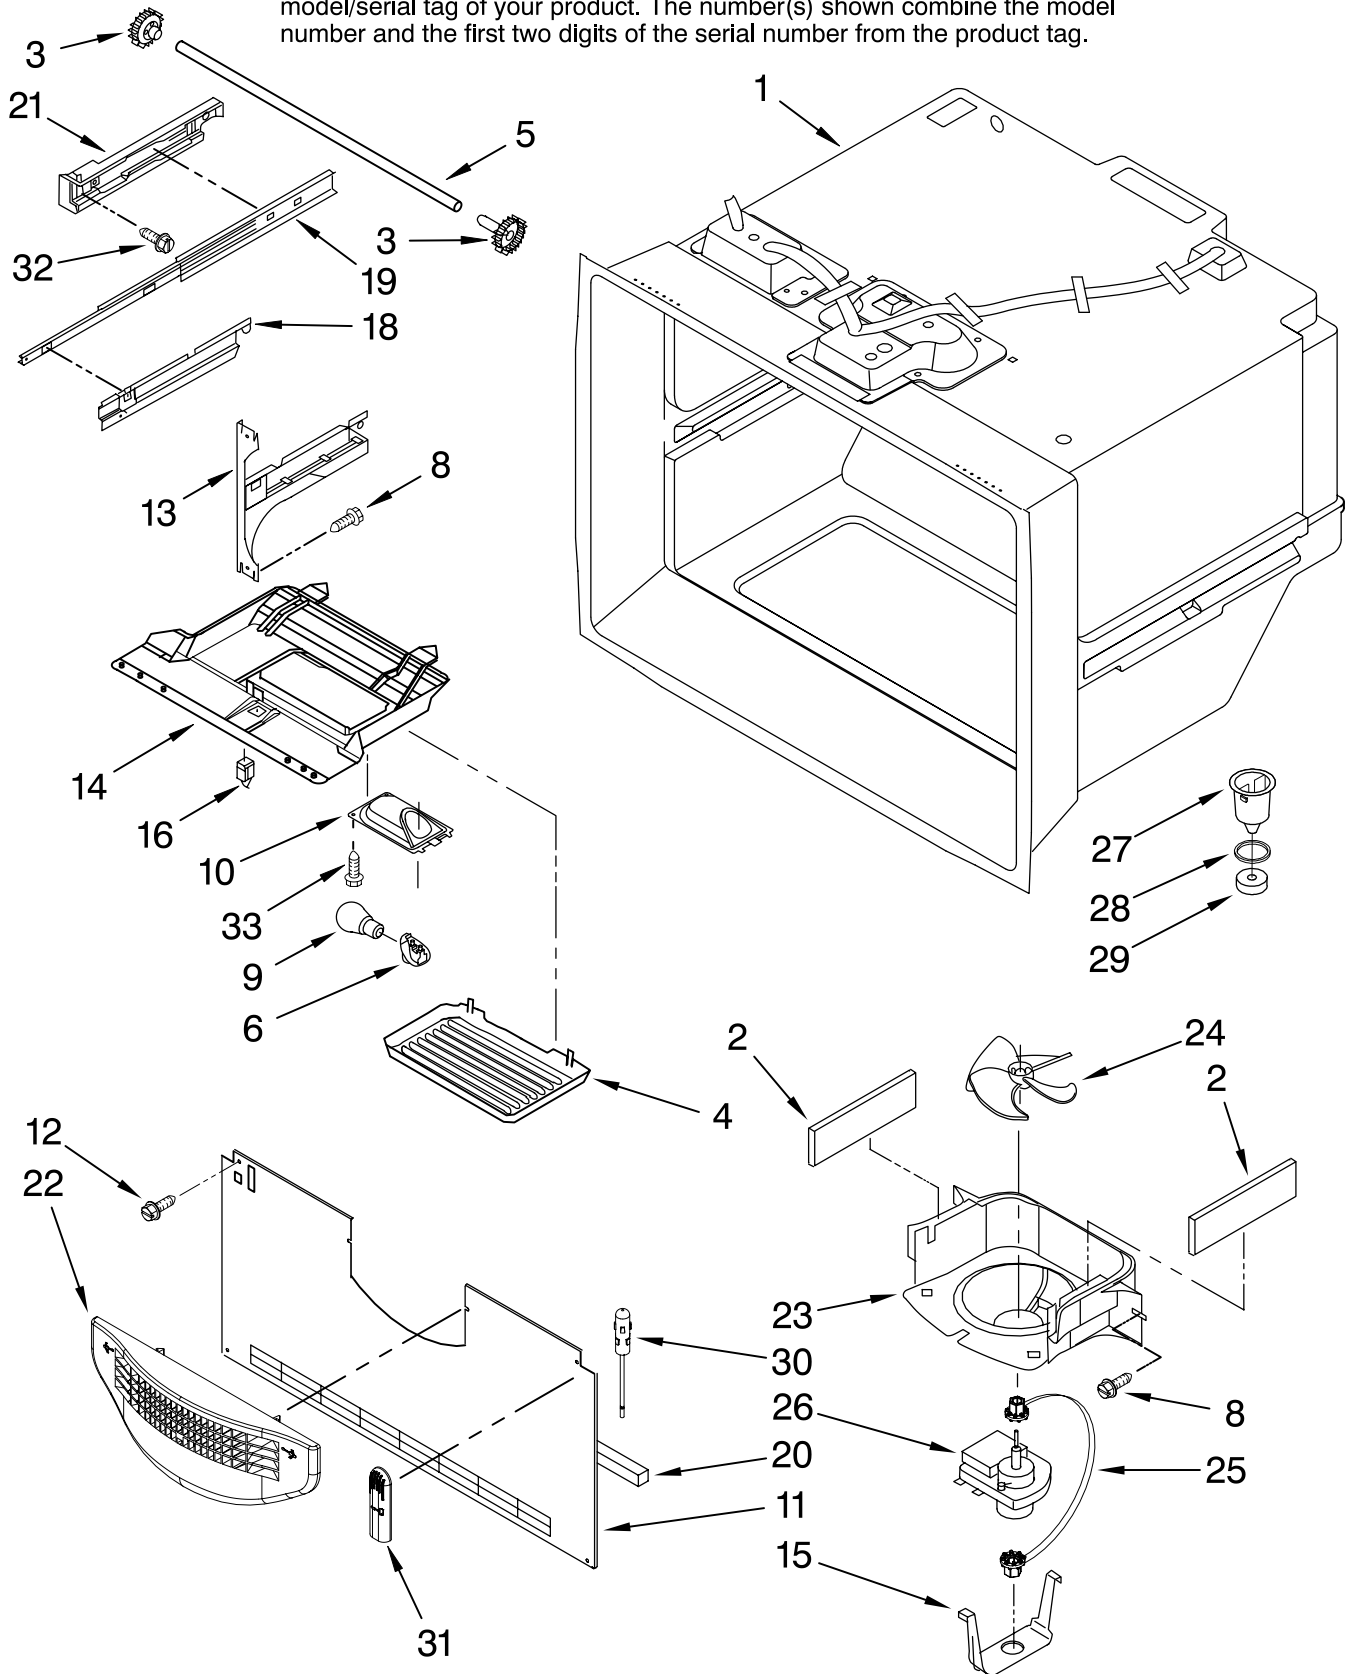

Following Parts Not Illustrated

67005644 Harness, Controls
(Refrigerator)

FOR ORDERING INFORMATION REFER TO PARTS PRICE LIST

FREEZER LINER PARTS

For Models: KBL S20EVMS00
(Monochromatic Stainless)

The model(s) number shown may be different than what is printed on the model/serial tag of your product. The number(s) shown combine the model number and the first two digits of the serial number from the product tag.