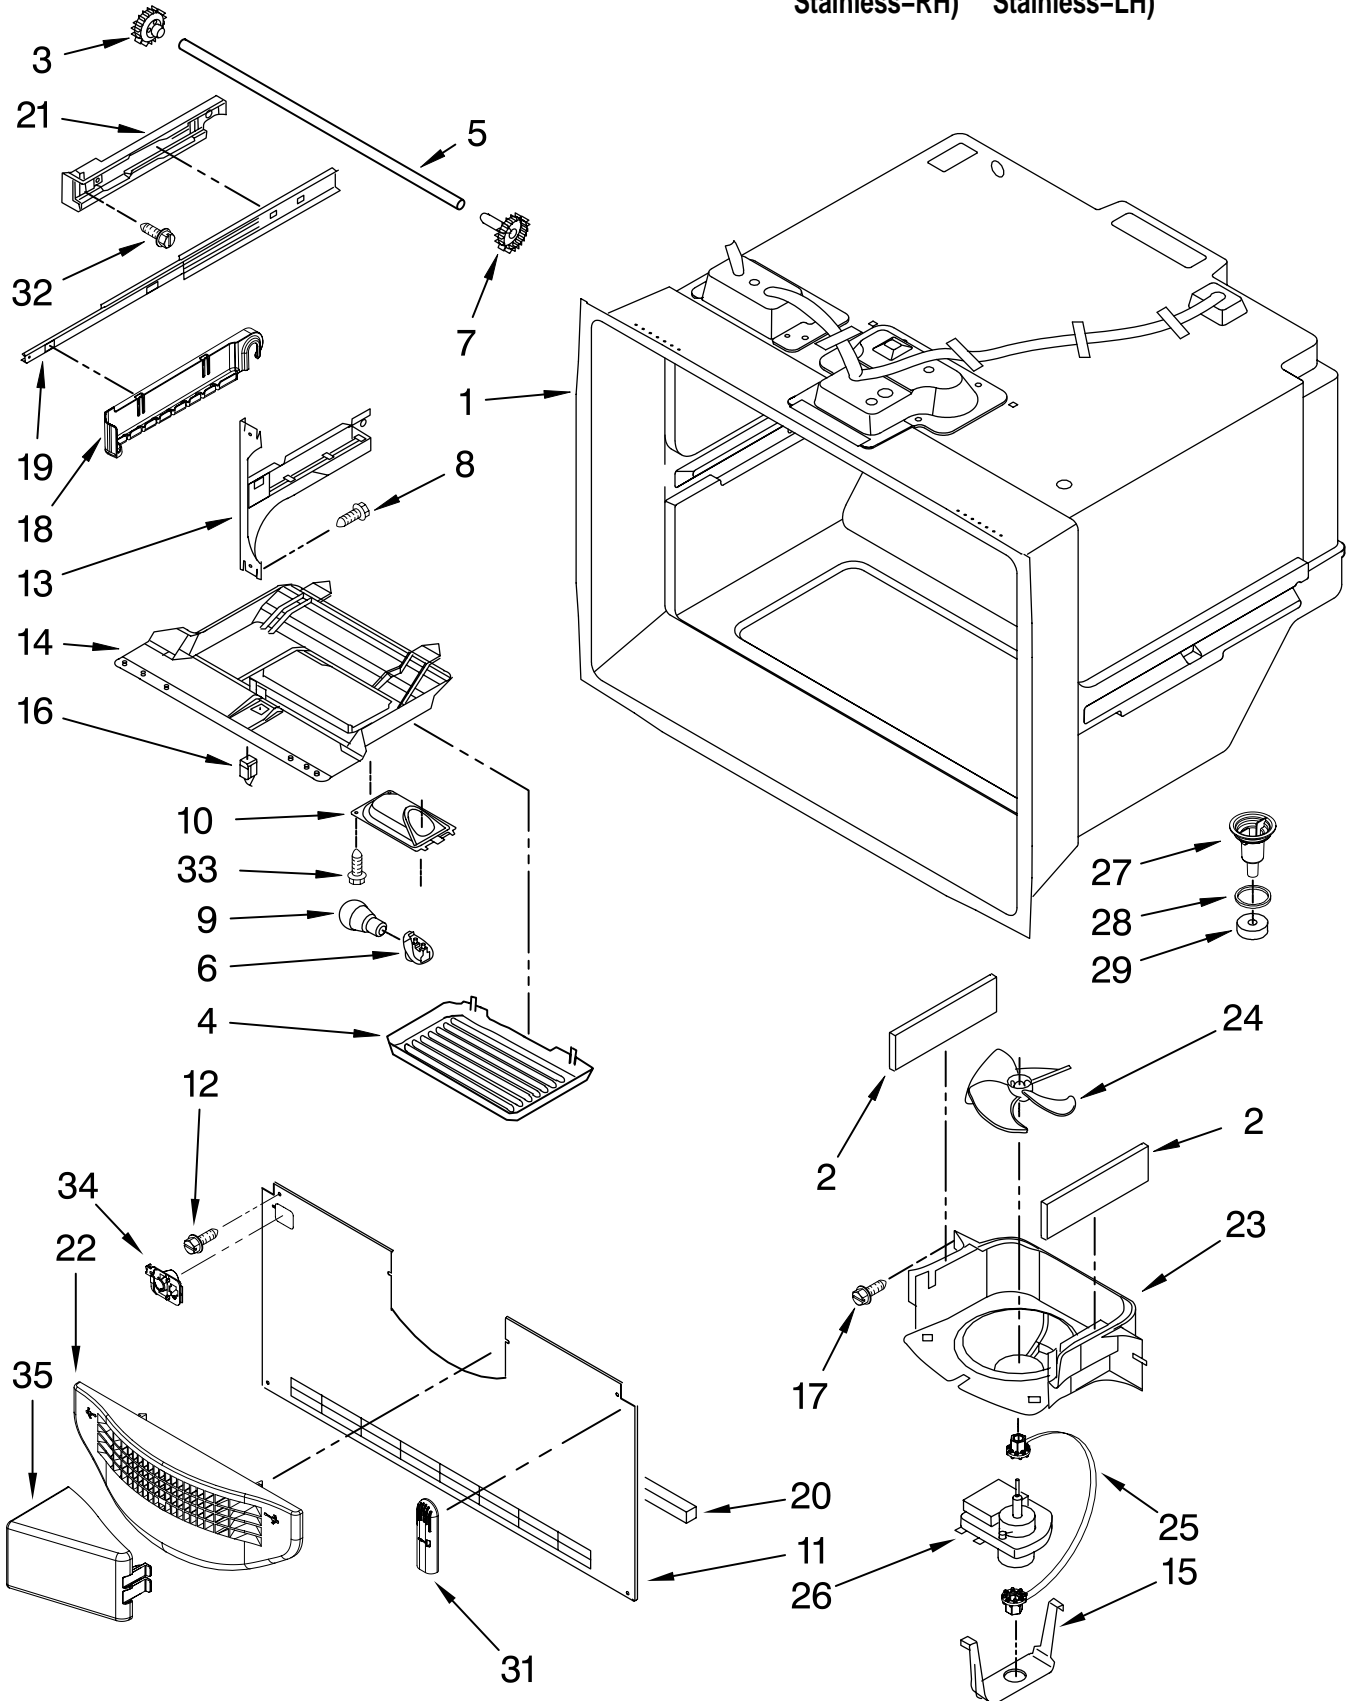

FREEZER LINER PARTS

For Models: KBR22EVWH1, KBR22EVBL1, KBR22EVMS1, KBL22EVMS1
(White) (Black) (Monochromatic (Monochromatic
Stainless-RH) Stainless-LH)

FOR ORDERING INFORMATION REFER TO PARTS PRICE LIST

FREEZER LINER PARTS

For Models: KBR22EVWH1, KBR22EVBL1, KBR22EVMS1, KBLS22EVMS1
(White) (Black) (Monochromatic) (Monochromatic
Stainless-RH) (Stainless-LH)

Illus. No.	Part No.	DESCRIPTION
1		Liner (Not A Serviceable Part)
2	A3189392	Gasket, Foam
3	12002497	Gear (Left) (Includes Item 7)
4	12804901	Cover, Light
5	12812902WD	Shaft
6	12570701V	Socket, Light
7	12002497	Gear (Right) (Includes Item 3)
8	12990521	Screw (8)
9	W10194422V	Bulb, Light
10	12476401V	Housing, Light
11	12226111	Cover, Evaporator
12	12990511	Screw (4)
13		Bracket, Door
	W10122147	Left
	W10122148	Right
14	12805001	Housing, Light
15	13058002	Clip, Evap Motor
16	12466105	Switch, Light
17	12990504	Screw (2)
18		Cradle, Basket
	12812303	Left
	12812304	Right
19	W10120018	Slide, Drawer (2)
20	A3189395	Gasket, Bottom
21		Adapter, Slide
	W10149390	Left
	W10149391	Right
22	13024803	Grille, Fz Air
23	13057901	Shroud, Evap Fan
24	2169142	Blade, Fan (Evaporator)
25	W10150583	Grommet
26	13062901	Motor, Evaporator
27	D7753903	Funnel, Drain
28	M0500703	Seal
29	B8381501	Gasket
31	12815301	Cover, Thermistor
32	12990501	Screw (6)
33	12991603V	Screw
34	12932103	Guide, Fill Tube
35	W10157765	Diverter, Air

Following Parts Not Illustrated

13014801 Harness, Fz Module
(Includes Thermistor)