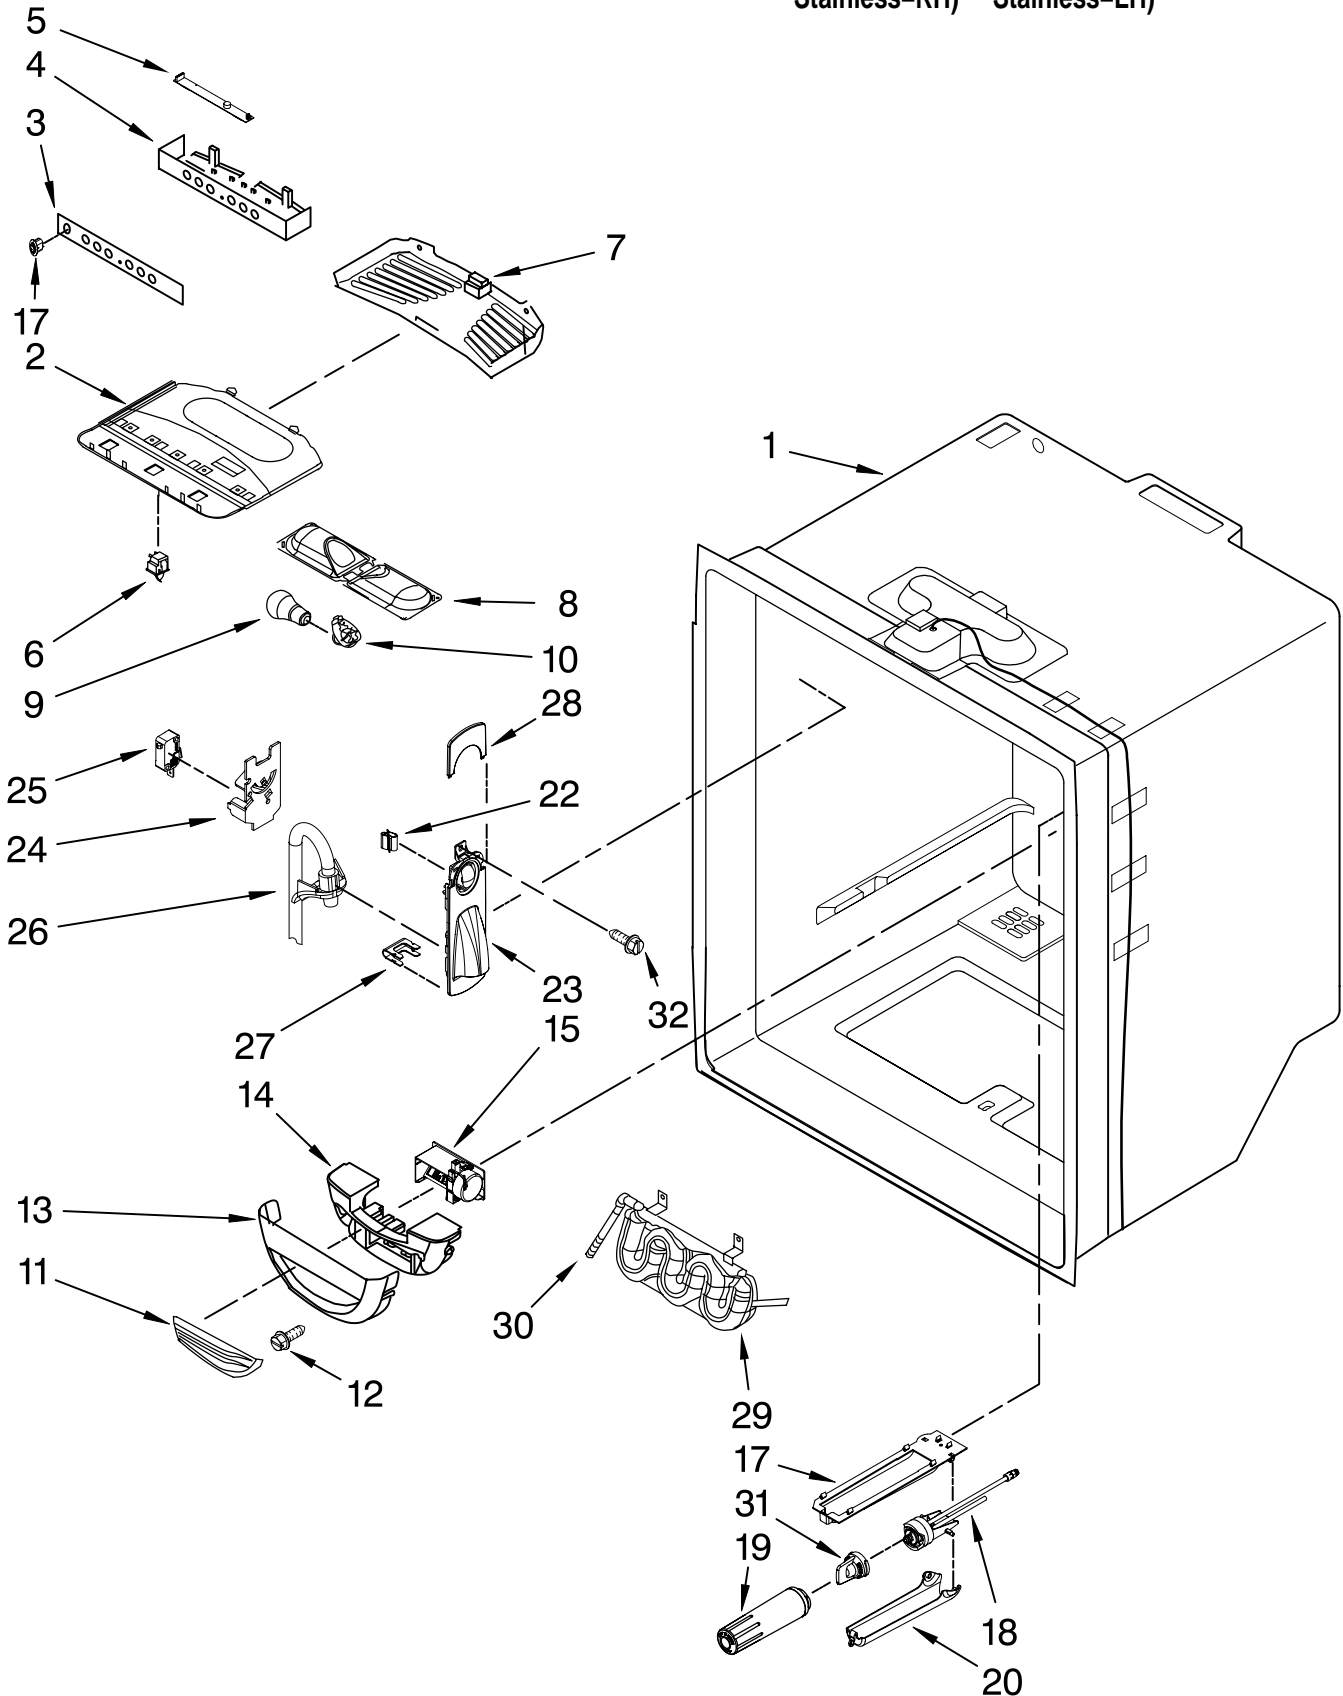

REFRIGERATOR LINER PARTS

For Models: KBR22EVWH1, KBR22EVBL1, KBR22EVMS1, KBLS22EVMS1
(White) (Black) (Monochromatic (Monochromatic
Stainless-RH) Stainless-LH)

FOR ORDERING INFORMATION REFER TO PARTS PRICE LIST

REFRIGERATOR LINER PARTS

For Models: KBR22EVWH1, KBR22EVBL1, KBR22EVMS1, KBL22EVMS1
(White) (Black) (Monochromatic) (Monochromatic
Stainless-RH) Stainless-LH)

Illus. No.	Part No.	DESCRIPTION
1		Liner (Not A Serviceable Part)
2	12806301	Module, Light
3	W10217738	Overlay
4	12806405	Housing, Control
5	W10217475	Board, Control
6	C3680310V	Switch, Light (2)
7	12806501	Cover, Light
8	12806601V	Housing, Light
9	W10194422V	Bulb, Light (2)
10	12570701V	Socket, Light (2)
11	12806801	Insert, Damper Cover
12	12990604	Screw
13	12806701	Cover, Damper
14	13012402	Insulation
15	W10207517	Control, Damper
17	12704801	Plate
18	12590620	Head, Water Filter
19	UKF8001AXX	Filter, Water
20	12568001	Cover, Filter
22	B8390302SP	Clip, Facade (2)
23	12706909SP	Facade, Disp.
24	12707303SP	Plate, Switch
25	12575501	Switch, Limit
26	12707205SP	Guide, Waterline
27	12251001SP	Clip, Waterline
28	12707005	Facade, Disp (Top)
29	12706111	Tank, Water
30	61006182	Union
31	12664501SP	Plug, Bypass
32	12990513	Screw

Following Parts Not Illustrated

W10224290 Harness, Control (Refrigerator) (Includes Thermistor)

FOR ORDERING INFORMATION REFER TO PARTS PRICE LIST