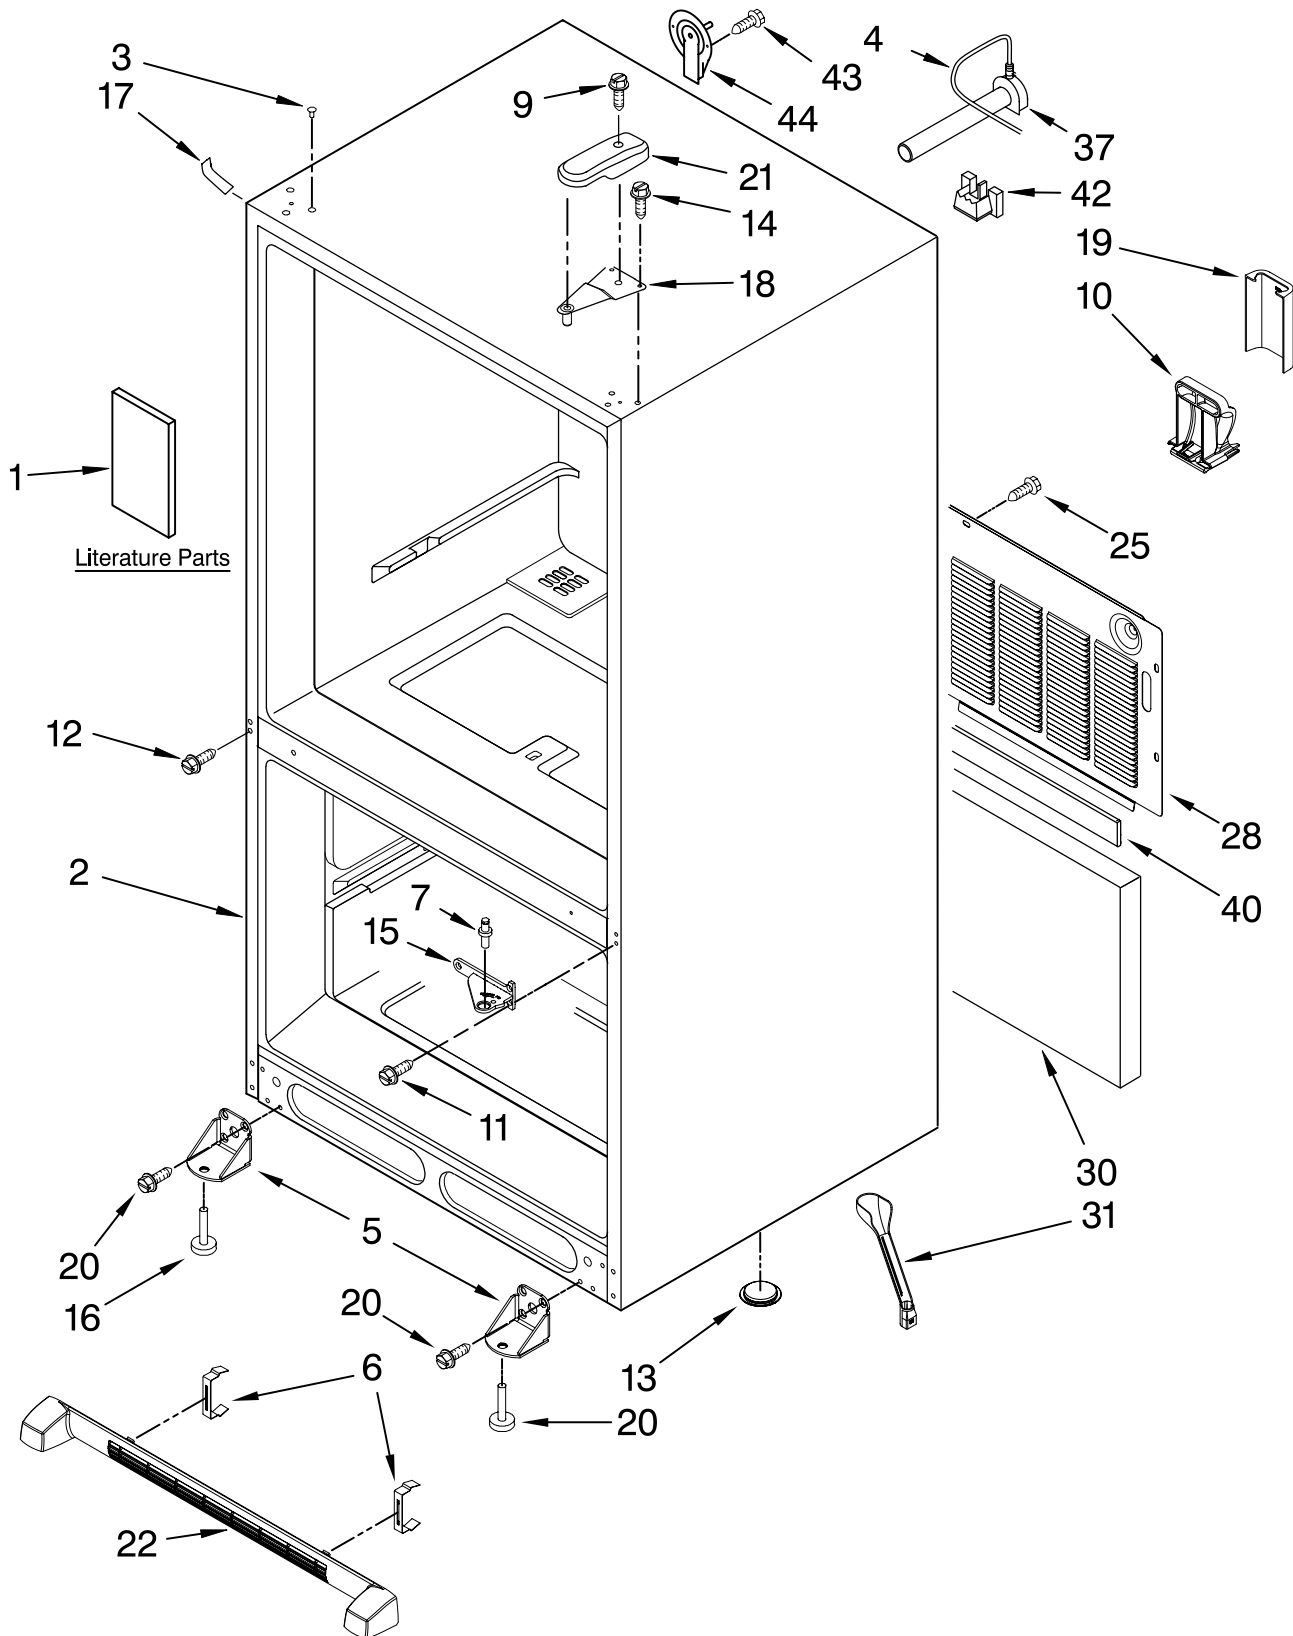

For Models: KBR S22EVWH1, KBR S22EVBL1, KBR S22EVMS1, KBLS22EVMS1
(White) (Black) (Monochromatic (Monochromatic
Stainless-RH) Stainless-LH)

FOR ORDERING INFORMATION REFER TO PARTS PRICE LIST

CABINET PARTS

For Models: KBR22EVWH1, KBR22EVBL1, KBR22EVMS1, KBL22EVMS1
(White) (Black) (Monochromatic (Monochromatic
Stainless–RH) Stainless–LH)

Illus. No.	Part No.	DESCRIPTION
1		Literature Parts
	W10137649	Use & Care Guide
	W10212714	Energy Guide
	W10238842	Tech Sheet
2		Cabinet (Not a Serviceable Part)
3		Plug, Button (3)
	12477601W	White
	12246608	Black
4	B5705333SP	Tube, Plastic
5		Roller Foot Assembly
	W10212382	Left
	W10212381	Right
6	12627302	Clip, Grille
7	10351006	Pin, Center Hinge
9	12990504	Screw
10	12831101	Sweep, Dual Tube
11	12992201	Screw
12	12990521	Screw
13	A3076901	Plug, Button
14	12992403	Screw
15		Hinge, Center
	12607103WD	White
	12607103ED	Black
	12607103AP	Apollo Grey
16	10354002	Foot Brake (2)
17		Cover, Corner
	12587703W	White
	12587703B	Black
	12587703AP	Apollo Grey
18	12566606ED	Hinge, Top Left
19	W10208593	Guard, Dual Water Valve
20	12991302	Screw (8)
21		Cover, Hinge
	12477601W	White
	12477601B	Black
	12477601AP	Apollo Grey
22		Grille Assembly (Includes Clips)
	W10236195	White
	W10236196	Black
	W10236194	Apollo Grey
25	12990511	Screw
28	W10210980	Cover, Unit
30	12820505	Insulation, Sound
31	W10210988	Tube, Drain
37	10463203SP	Elbow, Fill Tube
40	B5759655	Gasket
42	12777701	Block, Filter
43	12990504	Screw
44	12726003	Cover, Water Line

FOR ORDERING INFORMATION REFER TO PARTS PRICE LIST