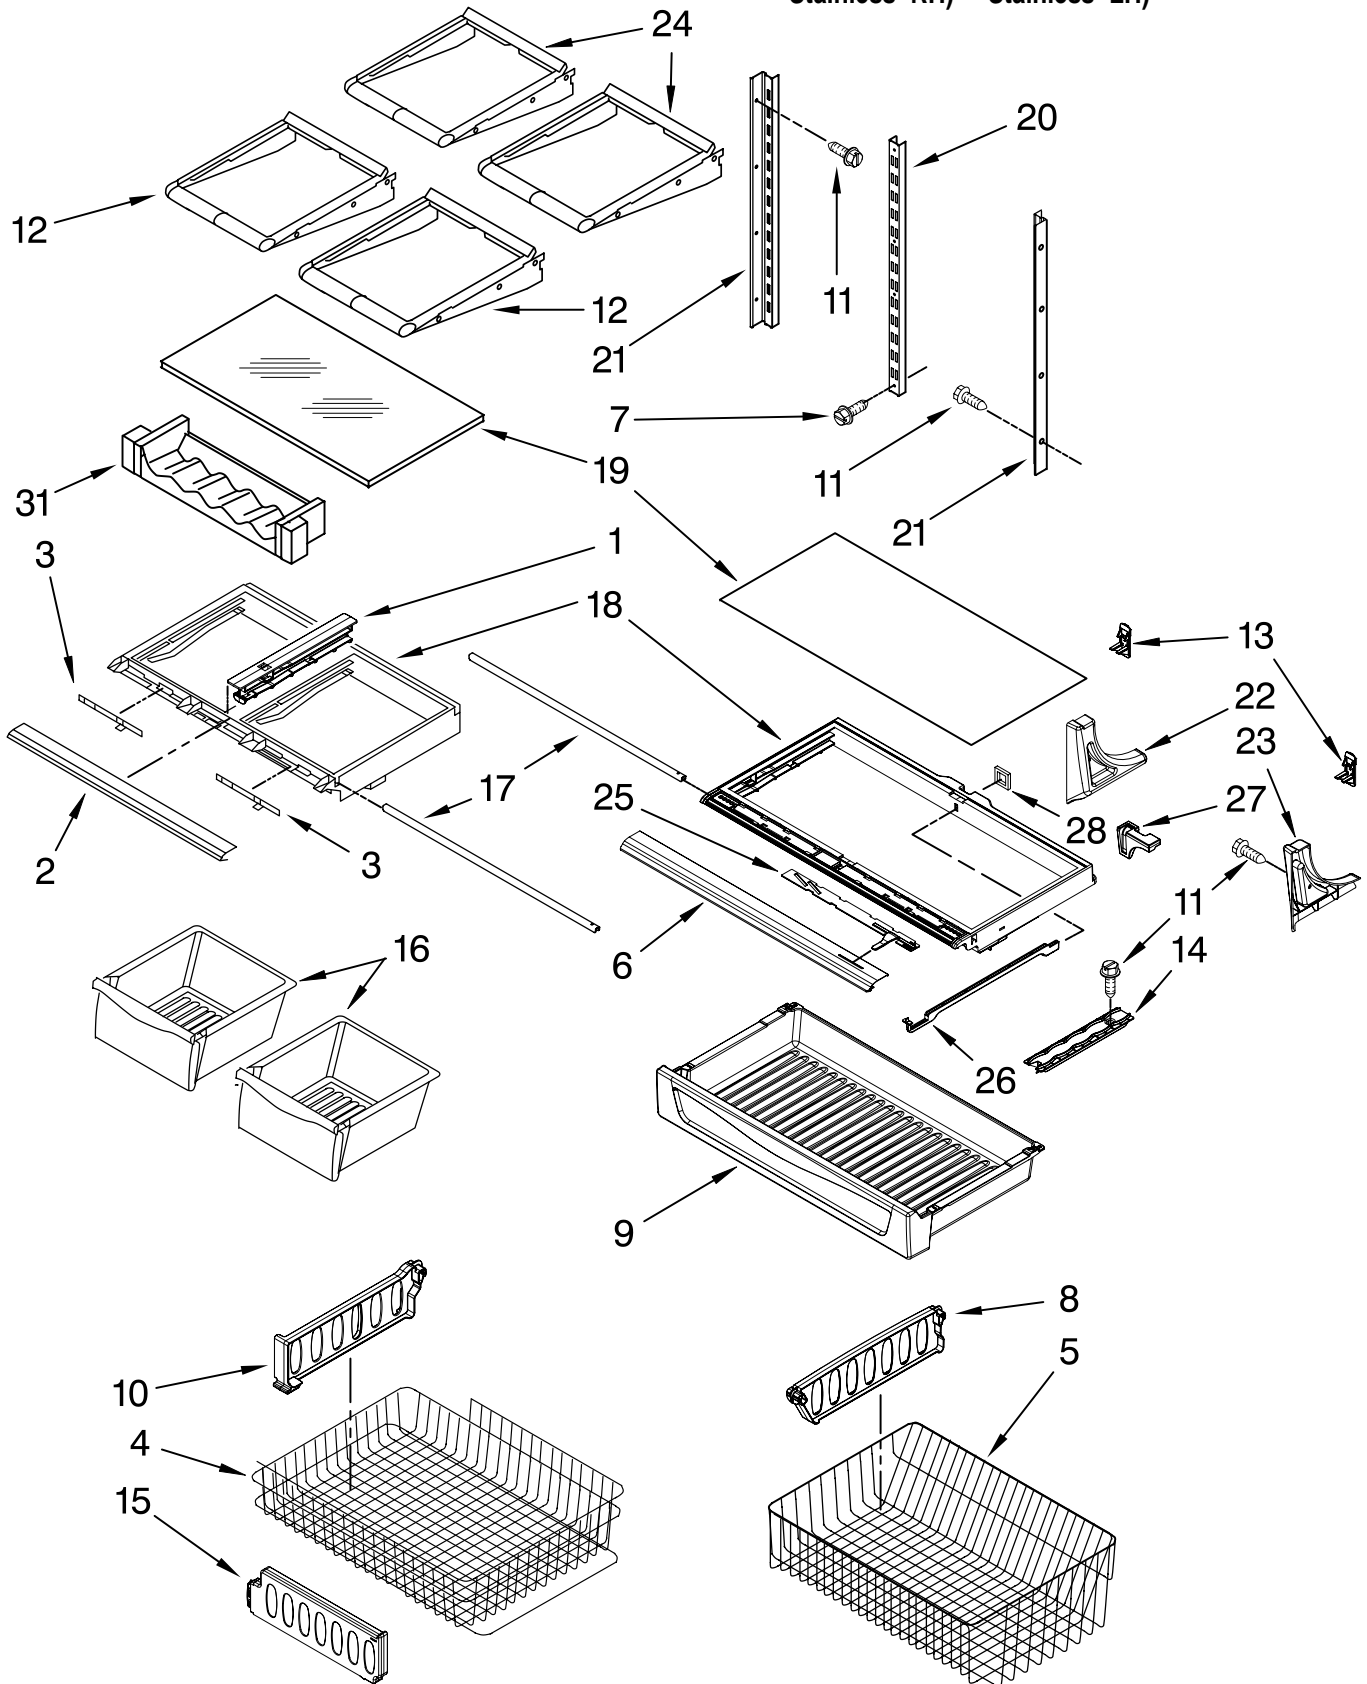

SHELF PARTS

For Models: KBR22EVWH1, KBR22EVBL1, KBR22EVMS1, KBL22EVMS1
(White) (Black) (Monochromatic (Monochromatic
Stainless-RH) Stainless-LH)

FOR ORDERING INFORMATION REFER TO PARTS PRICE LIST

SHELF PARTS

For Models: KBR22EVWH1, KBR22EVBL1, KBR22EVMS1, KBL22EVMS1
(White) (Black) (Monochromatic (Monochromatic
Stainless-RH) Stainless-LH)

Illus. No.	Part No.	DESCRIPTION
1	12530701	Rail, Center Crisper
2	W10231483	Trim, Crisper
3	12530805SP	Slide, Humidity Control
4	W10201223	Basket, Freezer (Upper)
5	W10150038	Basket, Freezer (Lower)
6	W10231333	Trim, Pantry Front
7	12990515	Screw (2)
8	W10205416	Divider, Basket (Lower)
9	12645023	Pan, Pantry
10	W10241046	Divider, Basket (Upper)
11	12990513	Screw
12	12463509	Shelf, Stationary
13	12531802	Hook, Ladder
14	12531901	Track, Deli Drawer
15	W10171570	Divider, Basket (Upper)
16	12530505SP	Pan, Crisper
17	12227303WD	Brace, Crisper
18	12530401SP	Frame, Crisper
19	12204822	Glass, Crisper
20	12435807	Ladder, Center
21	12710602	Ladder, Side
22	12531001	Support, LH
23	12531002	Support, RH
24	12463310V	Shelf, Glide
25	12531502	Slide, Pantry
26	12531401	Bar, Control
27	12531601	Tunnel, Pantry
28	12531701	Gasket, Pantry
31	12690102V	Can, Caddy

FOR ORDERING INFORMATION REFER TO PARTS PRICE LIST