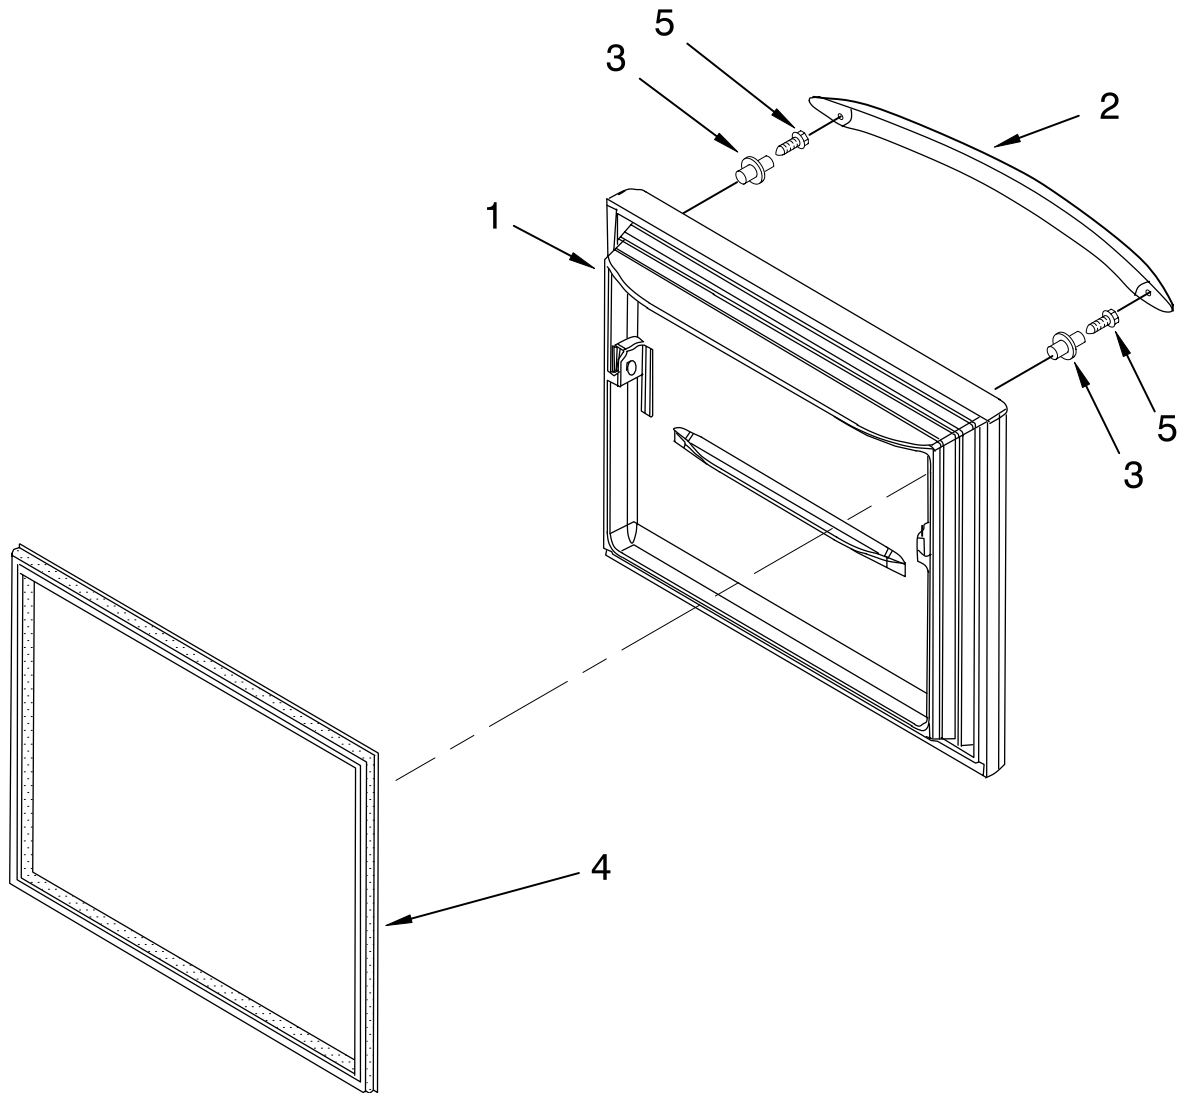

FREEZER DOOR PARTS

For Models: KBR22EVWH1, KBR22EVBL1, KBR22EVMS1, KBLS22EVMS1
(White) (Black) (Monochromatic (Monochromatic
Stainless-RH) Stainless-LH)

FOR ORDERING INFORMATION REFER TO PARTS PRICE LIST