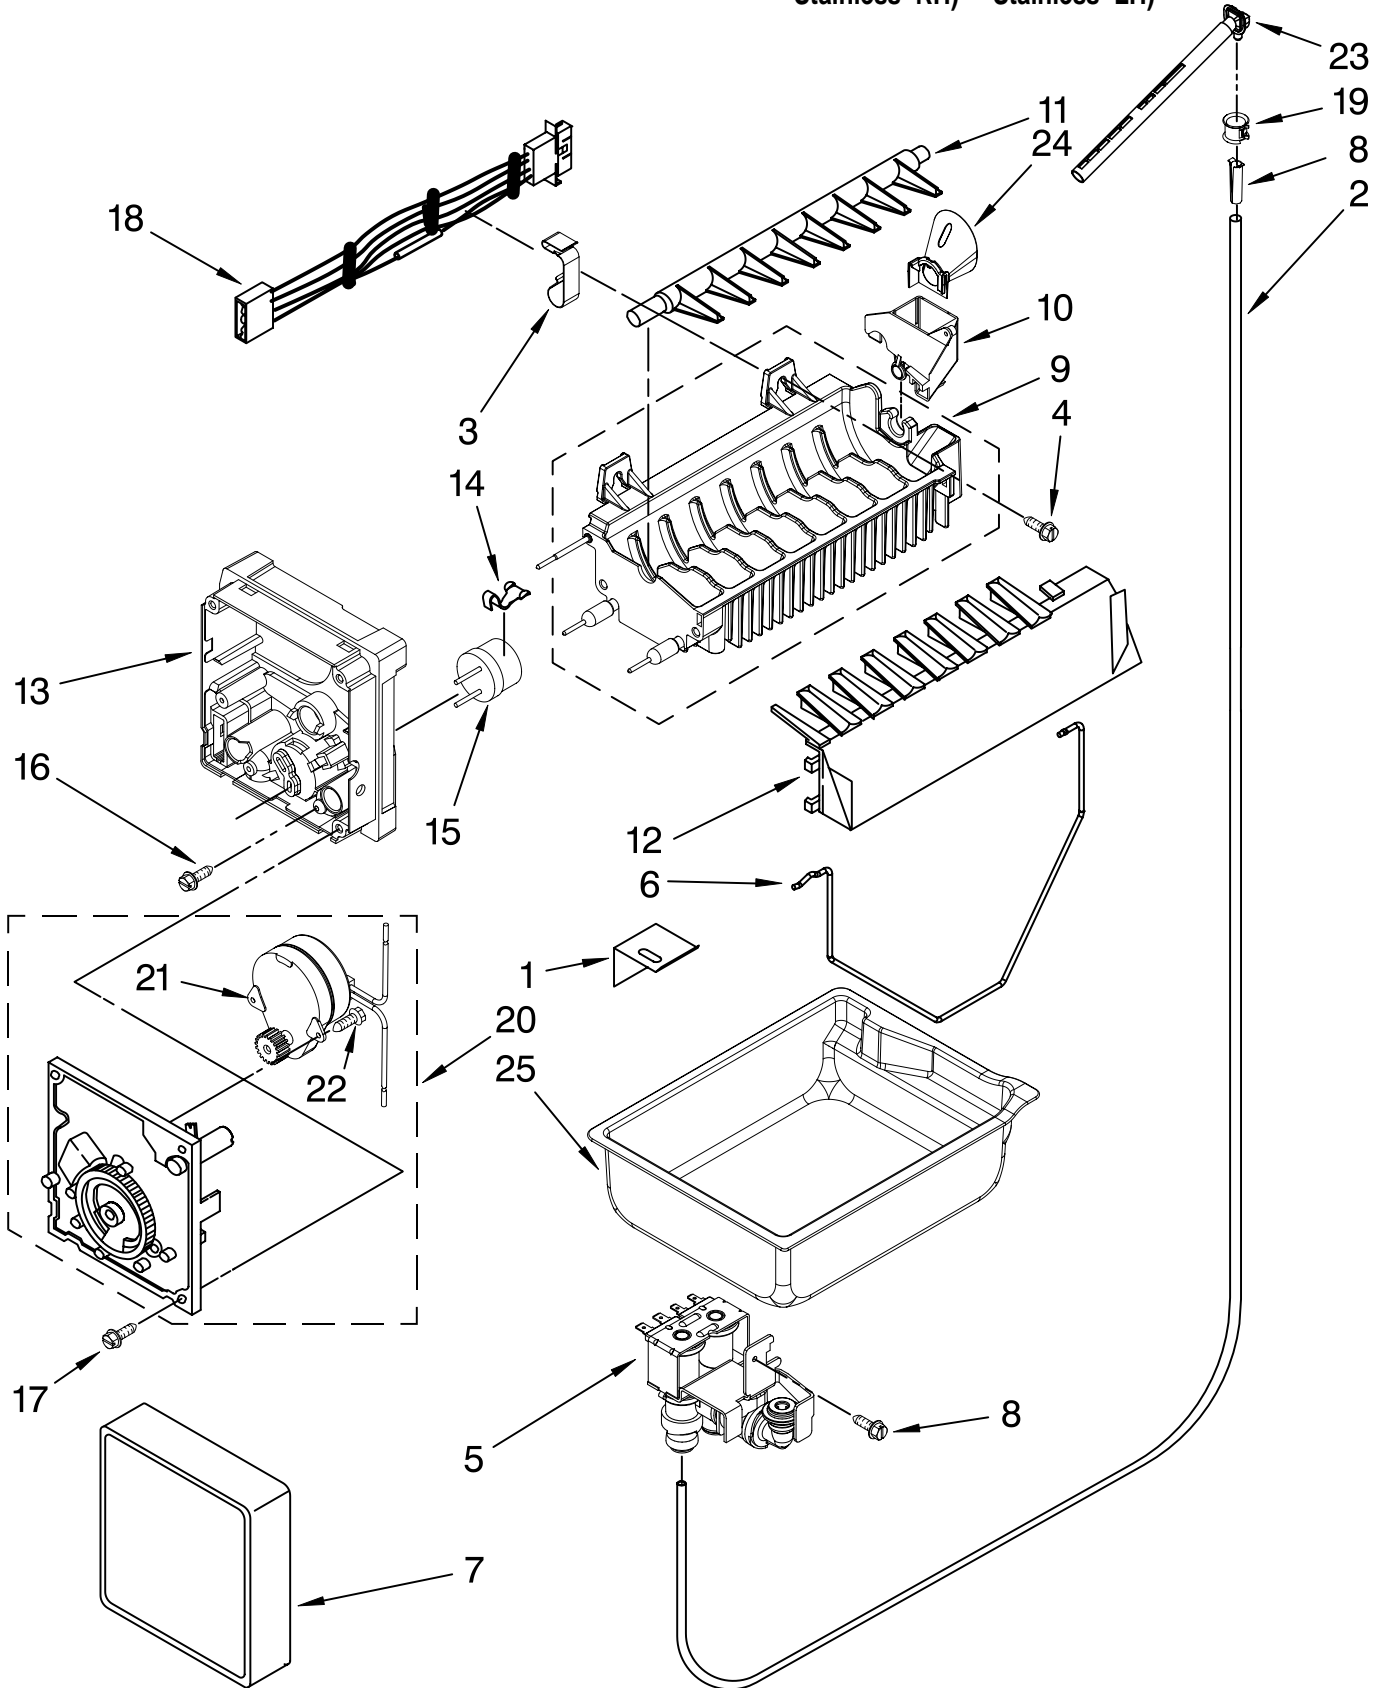

ICEMAKER PARTS

For Models: KBR22EVWH1, KBR22EVBL1, KBR22EVMS1, KBLS22EVMS1
(White) (Black) (Monochromatic (Monochromatic
Stainless-RH) Stainless-LH)

FOR ORDERING INFORMATION REFER TO PARTS PRICE LIST

ICEMAKER PARTS

For Models: KBR22EVWH1, KBR22EVBL1, KBR22EVMS1, KBL22EVMS1
(White) (Black) (Monochromatic (Monochromatic
Stainless-RH) Stainless-LH)

Illus. No.	Part No.	DESCRIPTION
1	2256086	Bracket, Ice Maker
2	B5705333SP	Tube, Plastic
3	10526702	Clamp
4	489276	Screw
5	12544124	Valve-Inlet
6	12868001	Arm-Shut Off
7	12582501	Cover, Front
8	A3223101SP	Insert, Tube
9	W10122527	Mold & Heater Assembly (Also Order 542638)
10	628515	Cup Water fill
11	627843	Ejector
12	2182124	Ice Stripper
13	2194712	Support
14	2315522	Retainer
15	628397	Thermostat Order 542369 Cement Alumilastic)
16	8533917	Screw
17	489464	Screw
18	D7813011	Harness, Ice Maker
19	M0114003SP	Clip, Speed
20	W10223929	Module Assembly (Includes Items 21 & 22)
21		Motor (Not Available, Order #20)
22	489136	Screw
23	10463203SP	Elbow, Fill Tube
24	12918001	Funnel, Fill Tube
25	W10171529N	Pan, Ice
100	W10190978	Complete Ice Maker

FOR ORDERING INFORMATION REFER TO PARTS PRICE LIST