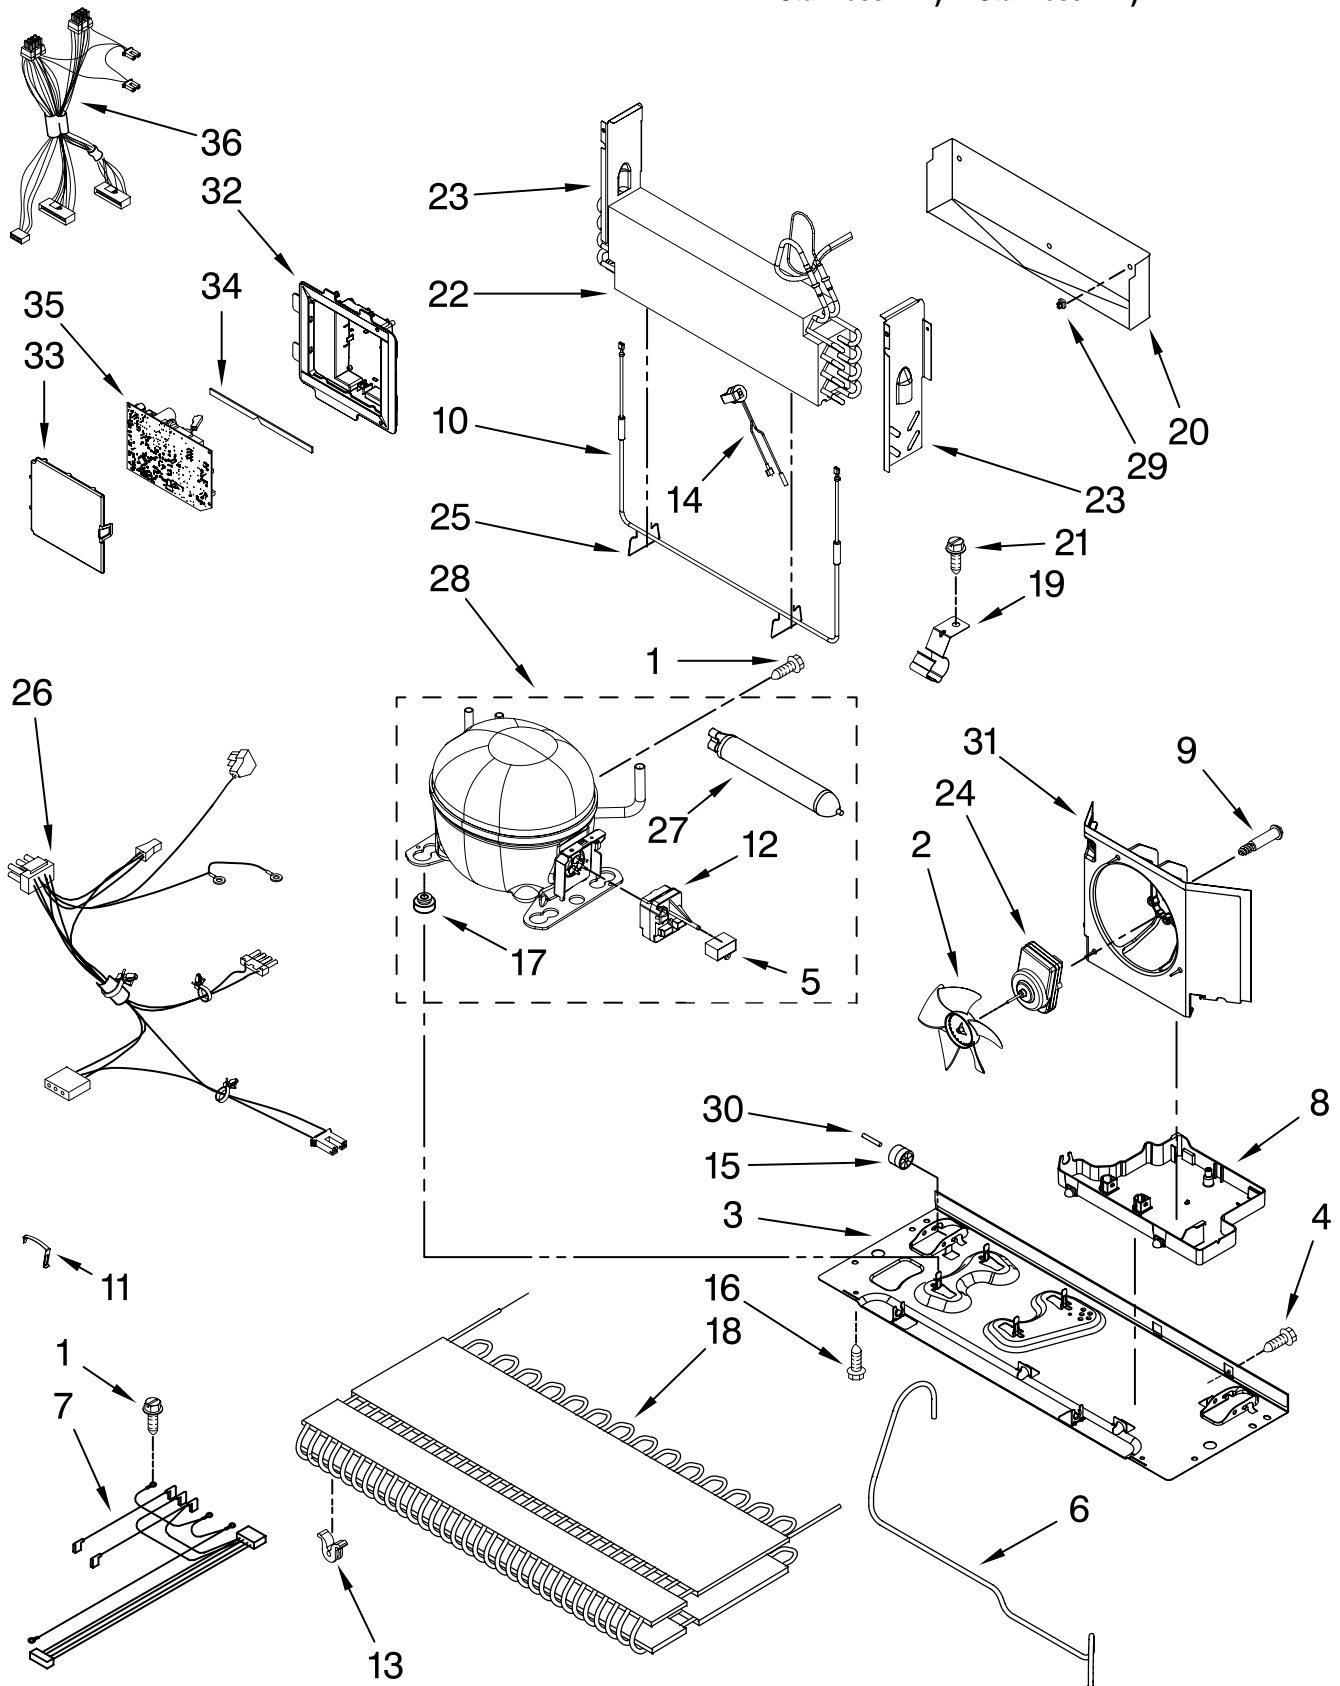

UNIT PARTS

For Models: KBR S22EVWH1, KBR S22EVBL1, KBR S22EVMS1, KBL S22EVMS1
(White) (Black) (Monochromatic (Monochromatic
Stainless-RH) Stainless-LH)

FOR ORDERING INFORMATION REFER TO PARTS PRICE LIST

UNIT PARTS

For Models: KBR22EVWH1, KBR22EVBL1, KBR22EVMS1, KBL22EVMS1
(White) (Black) (Monochromatic (Monochromatic
Stainless-RH) Stainless-LH)

Illus. No.	Part No.	DESCRIPTION
1	12992301	Screw
2	12825803	Blade, Fan
3	W10210983	Basepan
4	12990511	Screw
5	2264017	Capacitor
6	W10217745	Tube, Discharge
7	W10224515	Harness, Evap. Heater
8	W10189185	Pan, Drain
9	W10216919	Screw, Shoulder
10	12729128	Heater, Defrost
11	W10174384	Strap, Bale
12	W10197426	Start Device
13	W10137529	Grommet, Cond (4)
14	12639324SP	Thermostat, Defrost
15	12477102	Roller (2)
16	12992101	Screw
17	10835903SP	Grommet (4)
18	W10135027	Condenser
19	10547003	Clip, Drier
20	12225402WD	Tray, Drip
21	12990701	Screw

Illus. No.	Part No.	DESCRIPTION
22	12726402	Evaporator
23		Dam
	12225702	Right Side
	12225602	Left Side
24	12825101	Motor, Fan
25	10428101	Clip, Heater
26	W10234025	Harness, Unit with Power Cord
27	W10143759	Drier
28	W10130129	Compressor (Includes items 11,12,17,27)
29	10623002	Clip, Evaporator
30	12477202	Axle, Roller (2)
31	W10189184	Shroud
32	W10257665	Box, HV Control
33	12957702	Lid, HV Box
34	12957801	Gasket, HV Box
35	W10205552	Board, Control (HV, Apollo)
36	W10259909	Harness, HV

Illus. No.	Part No.	DESCRIPTION
Following Parts Not Illustrated and Optional Parts Not Included		
	978025	Valve, Access (1/4")
	978026	Valve, Access (5/16")
	978027	Valve, Access (3/8")
	978028	Valve, Access (1/2")
	978029	Valve, Access (5/8")
	978030	Valve, Access (3/4")
	876764	Valve, Access (3/16")
REFRIGERANT CHARGE		
5.00 Ozs. (R-134A)		

FOR ORDERING INFORMATION REFER TO PARTS PRICE LIST