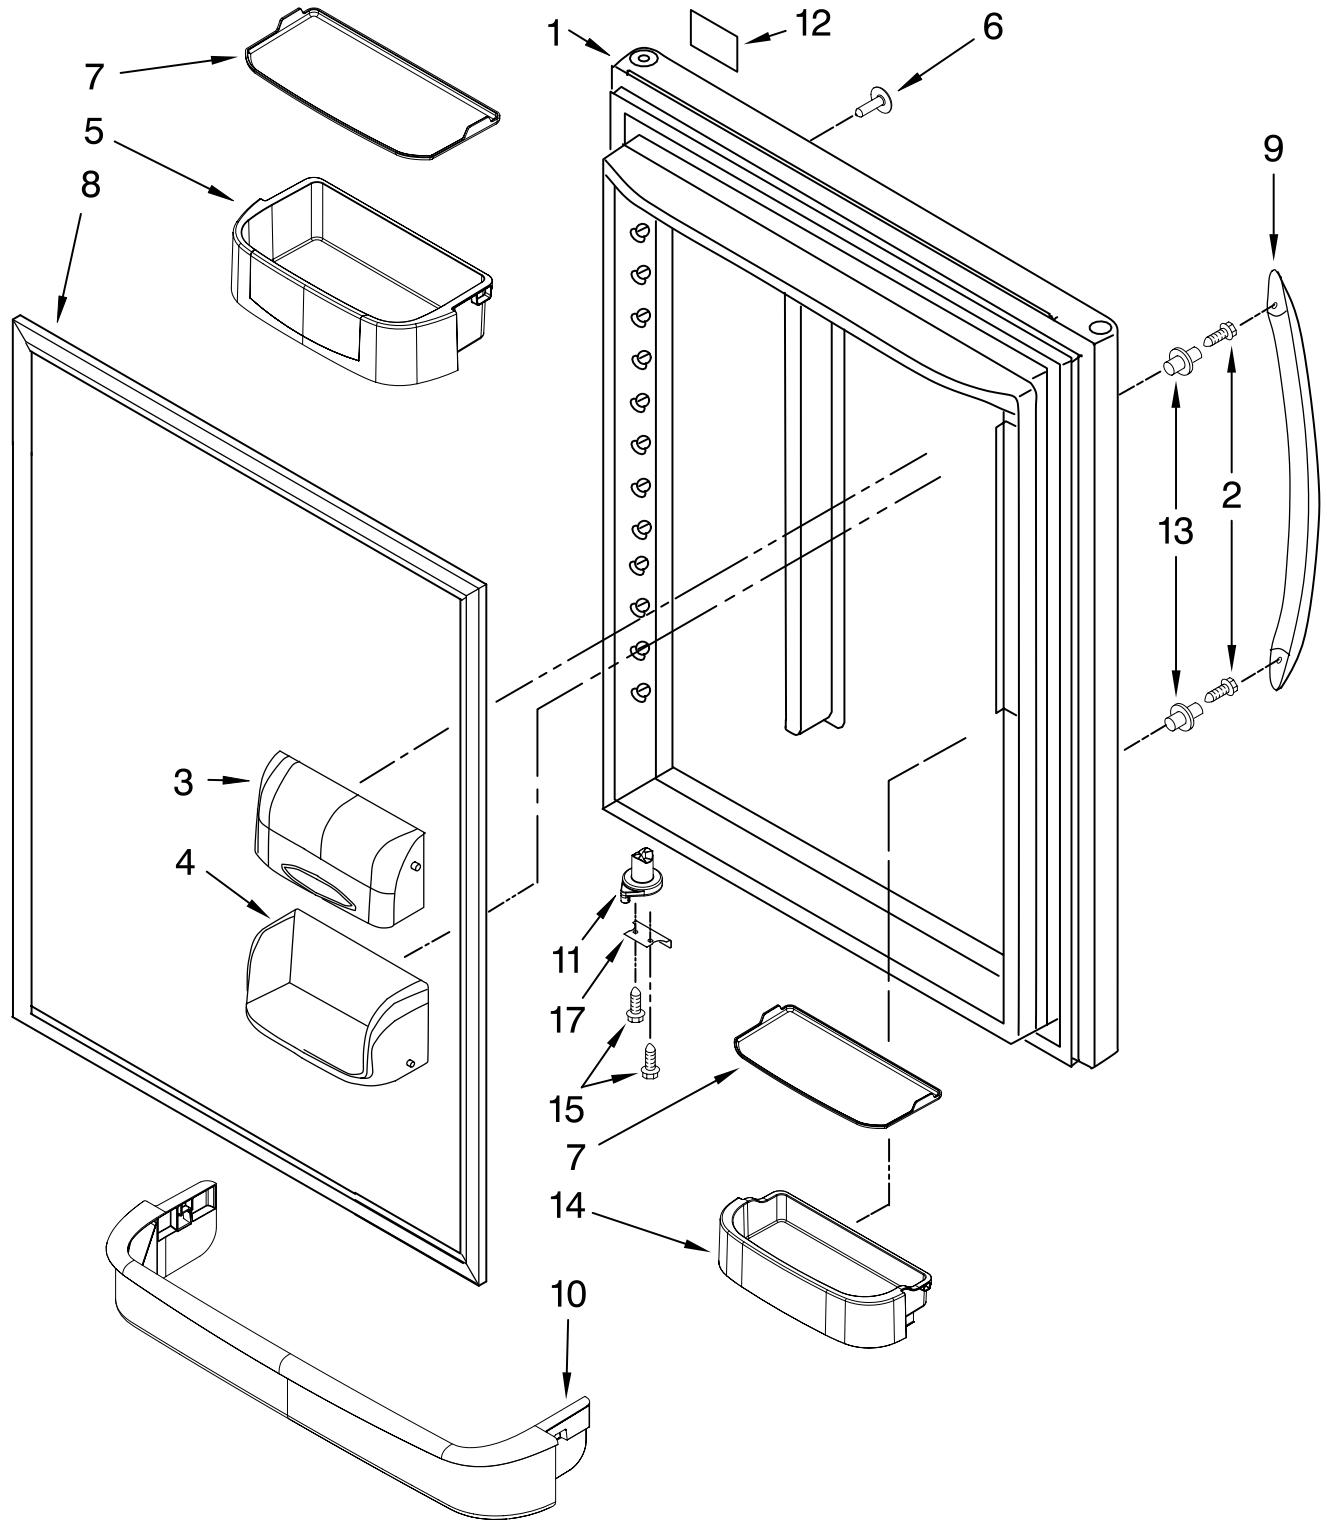

FREEZER LINER PARTS

For Models: KBR22EVWH1, KBR22EVBL1, KBR22EVMS1, KBLS22EVMS1
(White) (Black) (Monochromatic) (Monochromatic
Stainless-RH) (Stainless-LH)

Illus. No.	Part No.	DESCRIPTION
1		Liner (Not A Serviceable Part)
2	A3189392	Gasket, Foam
3	12002497	Gear (Left) (Includes Item 7)
4	12804901	Cover, Light
5	12812902WD	Shaft
6	12570701V	Socket, Light
7	12002497	Gear (Right) (Includes Item 3)
8	12990521	Screw (8)
9	W10194422V	Bulb, Light
10	12476401V	Housing, Light
11	12226111	Cover, Evaporator
12	12990511	Screw (4)
13		Bracket, Door
	W10122147	Left
	W10122148	Right
14	12805001	Housing, Light
15	13058002	Clip, Evap Motor
16	12466105	Switch, Light
17	12990504	Screw (2)
18		Cradle, Basket
	12812303	Left
	12812304	Right
19	W10120018	Slide, Drawer (2)
20	A3189395	Gasket, Bottom
21		Adapter, Slide
	W10149390	Left
	W10149391	Right
22	13024803	Grille, Fz Air
23	13057901	Shroud, Evap Fan
24	2169142	Blade, Fan (Evaporator)
25	W10150583	Grommet
26	13062901	Motor, Evaporator
27	D7753903	Funnel, Drain
28	M0500703	Seal
29	B8381501	Gasket
31	12815301	Cover, Thermistor
32	12990501	Screw (6)
33	12991603V	Screw
34	12932103	Guide, Fill Tube
35	W10157765	Diverter, Air

Following Parts Not Illustrated

13014801 Harness, Fz Module
(Includes Thermistor)

REFRIGERATOR DOOR PARTS

For Models: KBR22EVWH1, KBR22EVBL1, KBR22EVMS1, KBLS22EVMS1
(White) (Black) (Monochromatic (Monochromatic
Stainless-RH) Stainless-LH)

FOR ORDERING INFORMATION REFER TO PARTS PRICE LIST