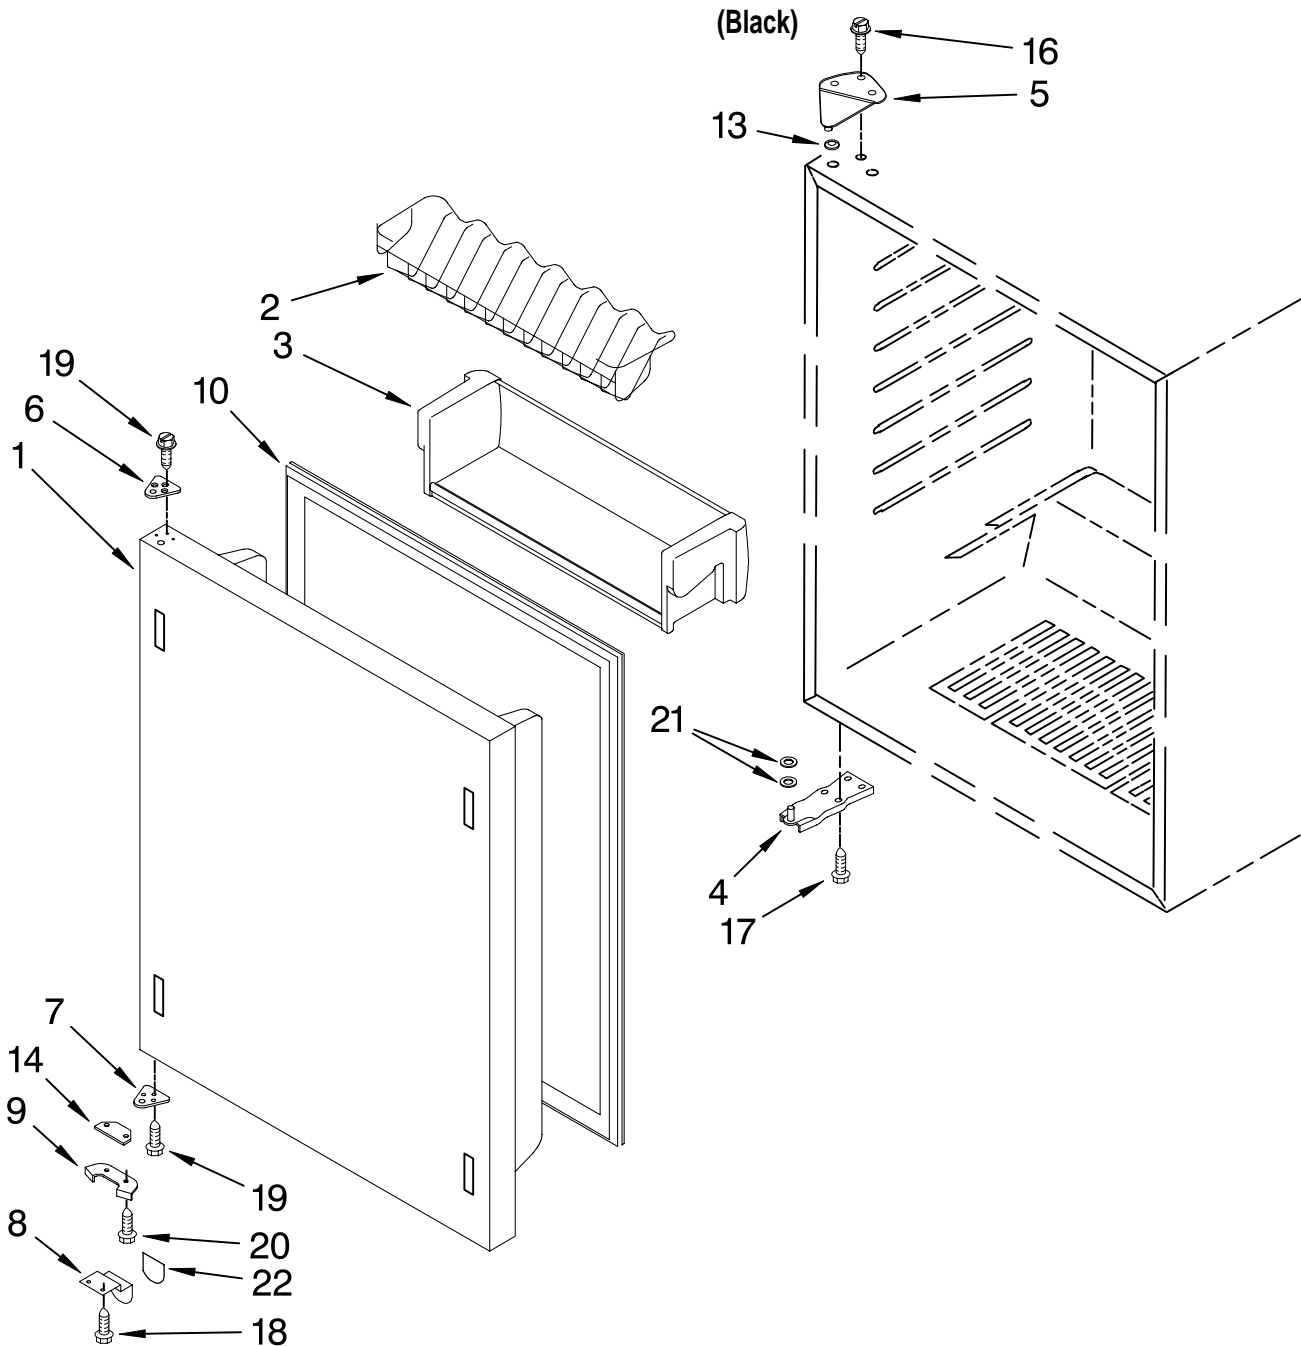

For Models: KURO24LSBX01

(Black)

FOR ORDERING INFORMATION REFER TO PARTS PRICE LIST

CABINET PARTS

For Models: KURO24LSBX01

(Black)

Illus. No.	Part No.	DESCRIPTION	Illus. No.	Part No.	DESCRIPTION	Illus. No.	Part No.	DESCRIPTION
1		Literature Parts	12		Frame, Side	25	4344822	Harness, Wire
	4344903	Energy Guide		4344789	Left Side	26	4344827	Screw
	2300275	Use & Care Guide		4344790	Right Side	27	4344792	Thermal Fuse
	4344902	Wiring Diagram	13	4344771	Bracket, Grille	28	4344793	Screw
2		Cabinet (Not A Service Part)	14	4344876	Evaporator Fan Assembly	29	4344791	Screw
3	4344739	Lens, Light	15	4344766	Thermostat	30	4344783	Fan Blade
4	4344740	Bulb, Light	16	4344768	Knob, Thermostat	31	4344878	Screw
5	4344746	Heater, Defrost	17	4344767	Switch, Plunger	32	4344865	Evaporator Fan Motor
6	4344747	Heat Shield	18	4344826	Screw	33	4344877	Harness, Wire
7	4344761	Grille	19	4344797	Screw	34	4344832	Screw, Ground
8	4344762	Plate, Bottom	20	4344819	Clip, Grille	35	4344778	Grommet, Fan Motor
9	4344763	Foot, Leveling	21	4344825	Screw	36	4344899	Bracket, Motor
10	4344764	Brace, Support	22	4344823	Seal	37		Evaporator (Not Serviced)
11	4344765	Control Box	23		Frame, Support			
				4344821	Right			
				4344820	Left			
			24	4344824	Clip, Harness			

FOR ORDERING INFORMATION REFER TO PARTS PRICE LIST

SHELF PARTS

For Models: KURO24LSBX01
(Black)

Illus. No.	Part No.	DESCRIPTION
1	4344741	Wire Shelf
2	4344742	Bracket, Shelf Right Side
	4344743	Left Side
3	4344744	Basket, Crisper
4	4344745	Shelf, Crisper
5	4344748	Ladder, Shelf Left Side
	4344749	Right Side
6	4344794	Screw
7	4344795	Washer
8	W10162986	Screw-W/Washer

FOR ORDERING INFORMATION REFER TO PARTS PRICE LIST

DOOR PARTS

For Models: KURO24LSBX01

Illus. No.	Part No.	DESCRIPTION
1	4344807	Door Assembly (Includes Gasket)
2	4344751	Beverage Holder
3	4344752	Door Bin
4	4344787	Hinge, Bottom
5	4344754	Hinge, Top
6	4344804	Spacer, Top Hinge
7	4344798	Spacer, Bottom Hinge
8	4344757	Actuator, Switch