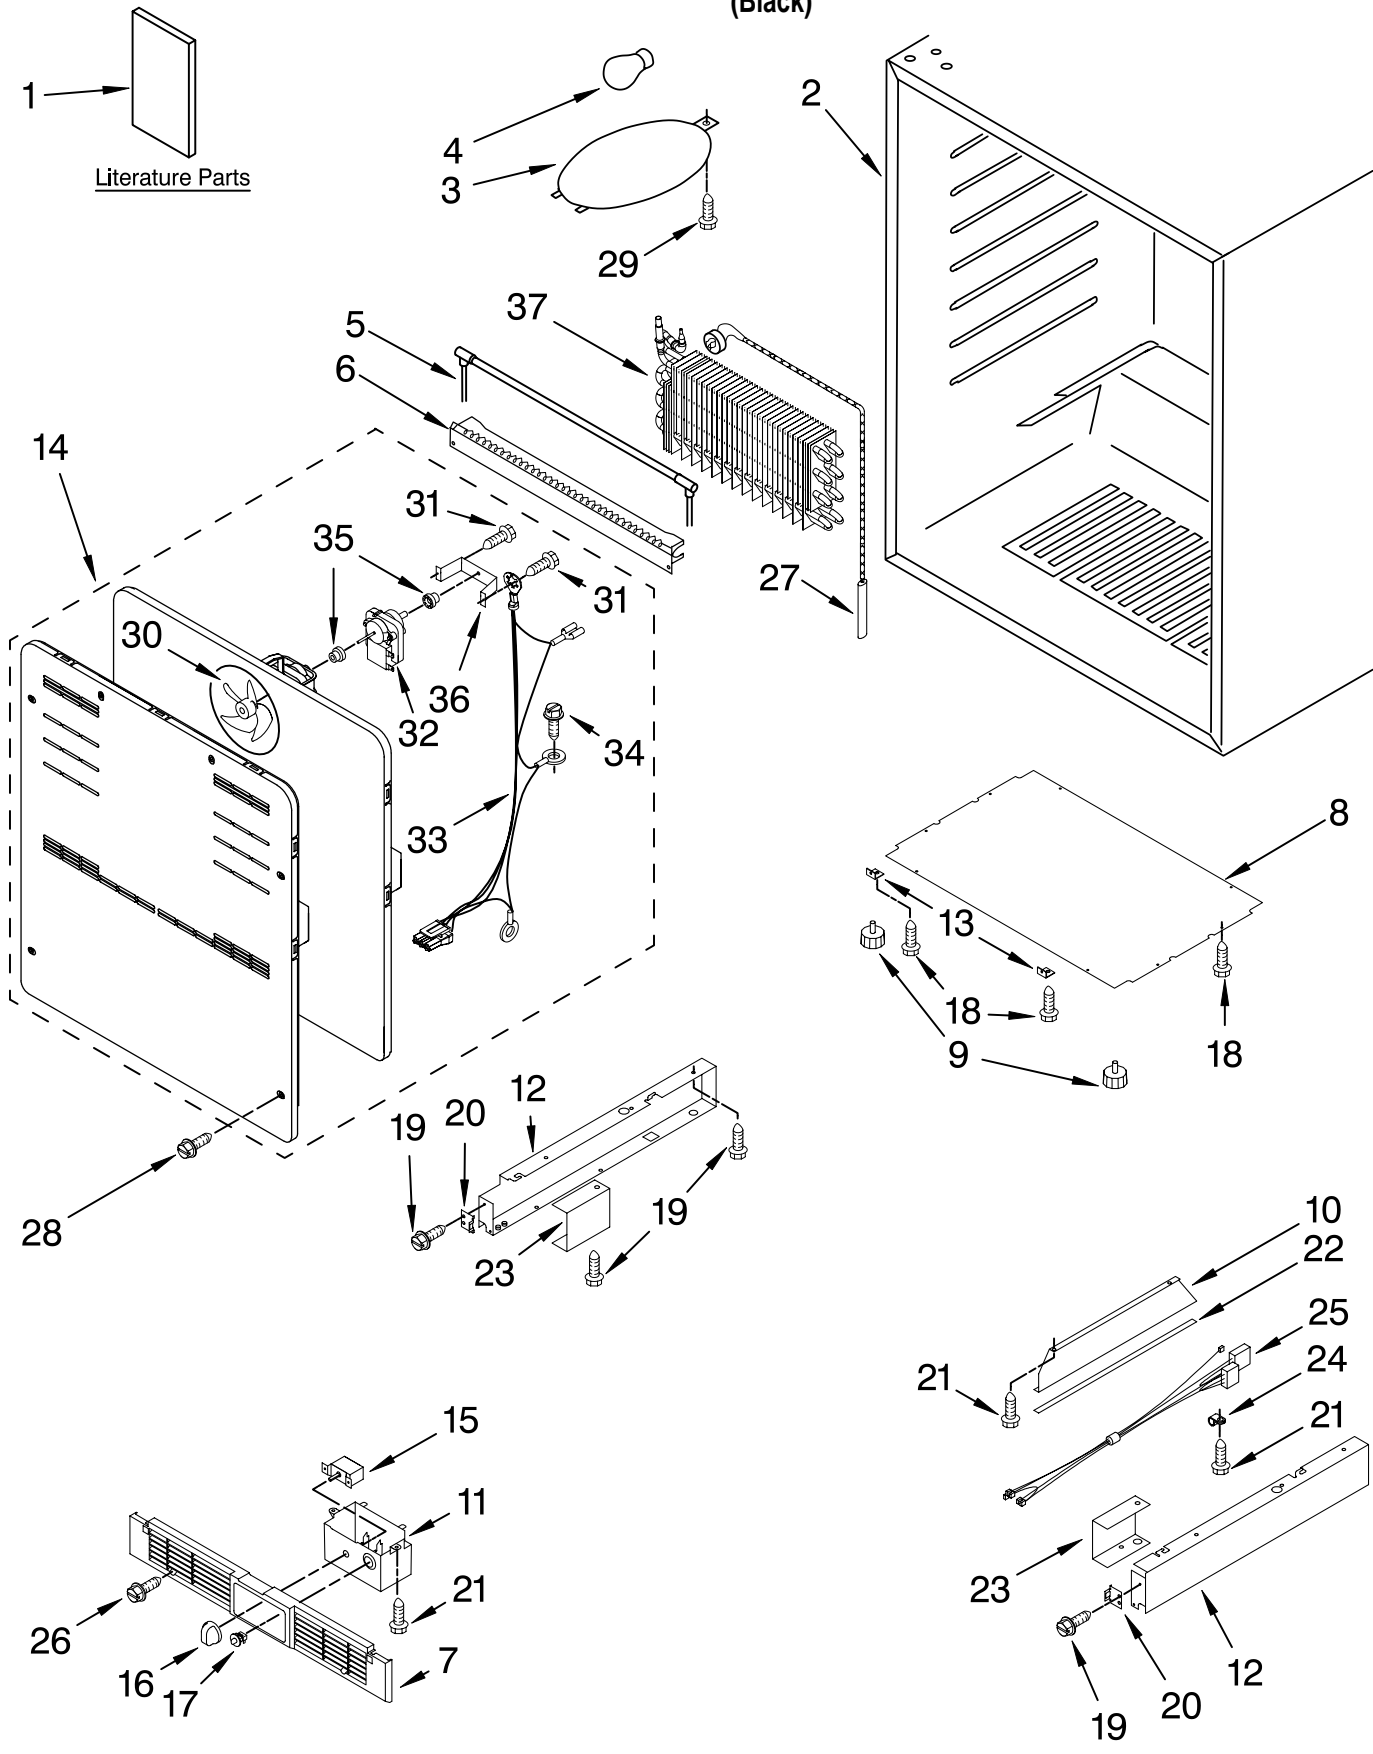

For Models: KURO24LSBX01

(Black)

FOR ORDERING INFORMATION REFER TO PARTS PRICE LIST

CABINET PARTS

For Models: KURO24LSBX01

(Black)

Illus. No.	Part No.	DESCRIPTION	Illus. No.	Part No.	DESCRIPTION	Illus. No.	Part No.	DESCRIPTION
1		Literature Parts	12		Frame, Side	25	4344822	Harness, Wire
	4344903	Energy Guide		4344789	Left Side	26	4344827	Screw
	2300275	Use & Care Guide		4344790	Right Side	27	4344792	Thermal Fuse
	4344902	Wiring Diagram	13	4344771	Bracket, Grille	28	4344793	Screw
2		Cabinet (Not A Service Part)	14	4344876	Evaporator Fan Assembly	29	4344791	Screw
3	4344739	Lens, Light	15	4344766	Thermostat	30	4344783	Fan Blade
4	4344740	Bulb, Light	16	4344768	Knob, Thermostat	31	4344878	Screw
5	4344746	Heater, Defrost	17	4344767	Switch, Plunger	32	4344865	Evaporator Fan Motor
6	4344747	Heat Shield	18	4344826	Screw	33	4344877	Harness, Wire
7	4344761	Grille	19	4344797	Screw	34	4344832	Screw, Ground
8	4344762	Plate, Bottom	20	4344819	Clip, Grille	35	4344778	Grommet, Fan Motor
9	4344763	Foot, Leveling	21	4344825	Screw	36	4344899	Bracket, Motor
10	4344764	Brace, Support	22	4344823	Seal	37		Evaporator (Not Serviced)
11	4344765	Control Box	23		Frame, Support			
				4344821	Right			
				4344820	Left			
			24	4344824	Clip, Harness			

FOR ORDERING INFORMATION REFER TO PARTS PRICE LIST

SHELF PARTS

For Models: KURO24LSBX01
(Black)

Illus. No.	Part No.	DESCRIPTION
1	4344741	Wire Shelf
2	4344742	Bracket, Shelf Right Side
	4344743	Left Side
3	4344744	Basket, Crisper
4	4344745	Shelf, Crisper
5	4344748	Ladder, Shelf Left Side
	4344749	Right Side
6	4344794	Screw
7	4344795	Washer
8	W10162986	Screw-W/Washer

FOR ORDERING INFORMATION REFER TO PARTS PRICE LIST

DOOR PARTS

For Models: KURO24LSBX01

Illus. No.	Part No.	DESCRIPTION
1	4344807	Door Assembly (Includes Gasket)
2	4344751	Beverage Holder
3	4344752	Door Bin
4	4344787	Hinge, Bottom
5	4344754	Hinge, Top
6	4344804	Spacer, Top Hinge
7	4344798	Spacer, Bottom Hinge
8	4344757	Actuator, Switch