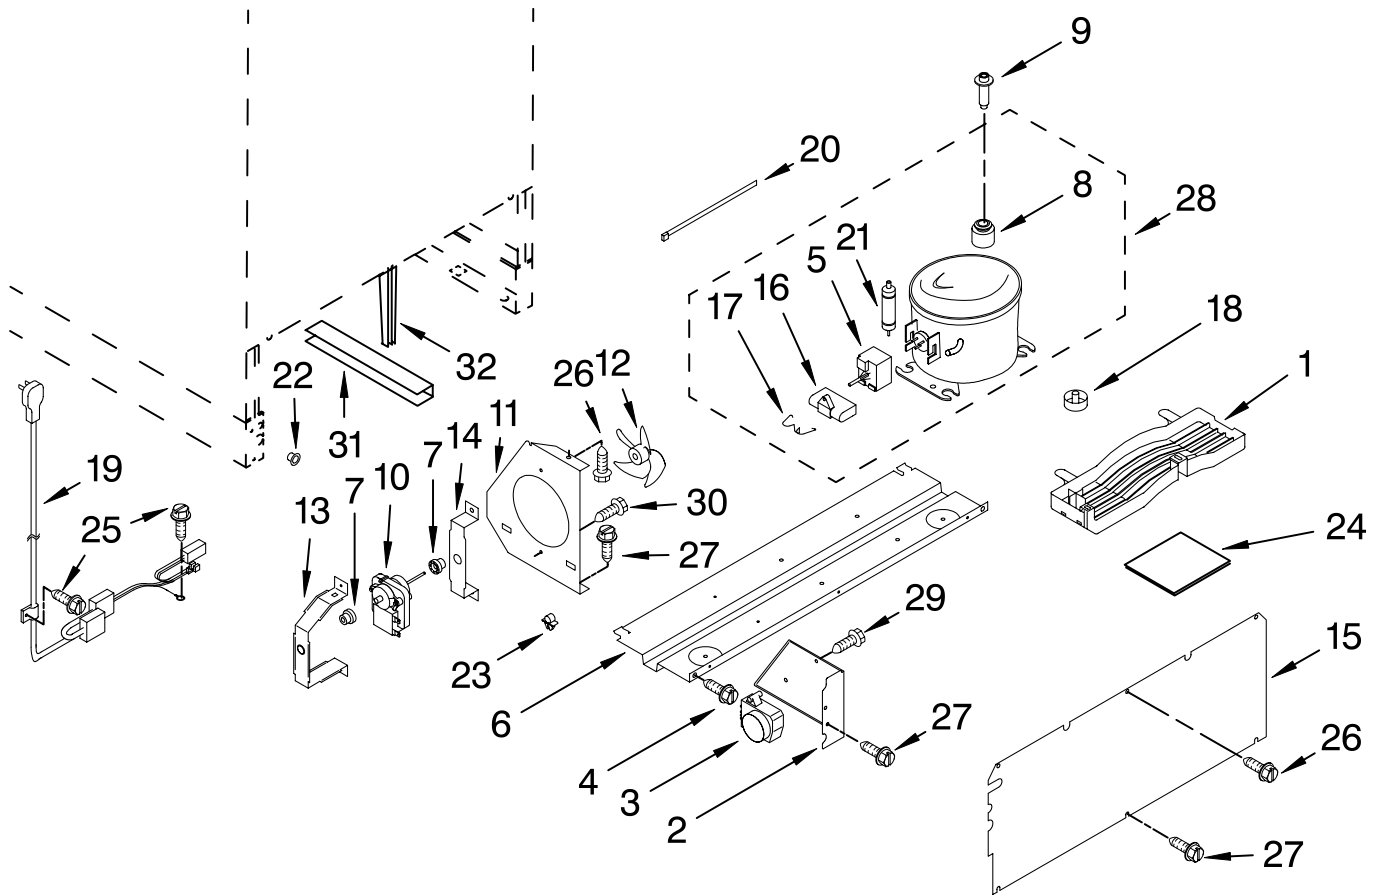

UNIT PARTS

For Models: KURO24LSBX01
(Black)

Illus. No.	Part No.	DESCRIPTION
1	W10163193	Drain Pan
2	4344773	Bracket, Defrost Timer
3	4344774	Defrost Timer
4	4344797	Screw
5	4344776	Start Device
6	W10175971	Mounting Plate, Compressor
7	4344778	Grommet, Fan Motor
8	4344779	Grommet, Compressor
9	4344780	Bolt, Compressor
10	4344781	Fan Motor, Condenser

Illus. No.	Part No.	DESCRIPTION
11	4344782	Baffle, Air
12	4344783	Fan Blade
13	4344784	Bracket, Motor
14	4344785	Bracket, Motor
15	4344786	Cover, Rear
16	4344837	Capacitor
17	4344836	Clip
18	W10163276	Trap, Drain
19	4344830	Power Cord
20	4344829	Cable Tie
21	W10163273	Drier
22	4344838	Bushing
23	4344831	Clip, Bushing
24	W10163274	Pad-Rubber
25	4344826	Screw

Illus. No.	Part No.	DESCRIPTION
26	4344825	Screw
27	4344832	Screw
28	4344775	Compressor (Includes Items 5, 8, 16, 17 & 21)
29	4344834	Screw
30	4344833	Screw
31	4344907	Trim, Edge
32	4344908	Support, Drain

REFRIGERANT CHARGE

3.5 Ounces
(R-134A)

FOR ORDERING INFORMATION REFER TO PARTS PRICE LIST