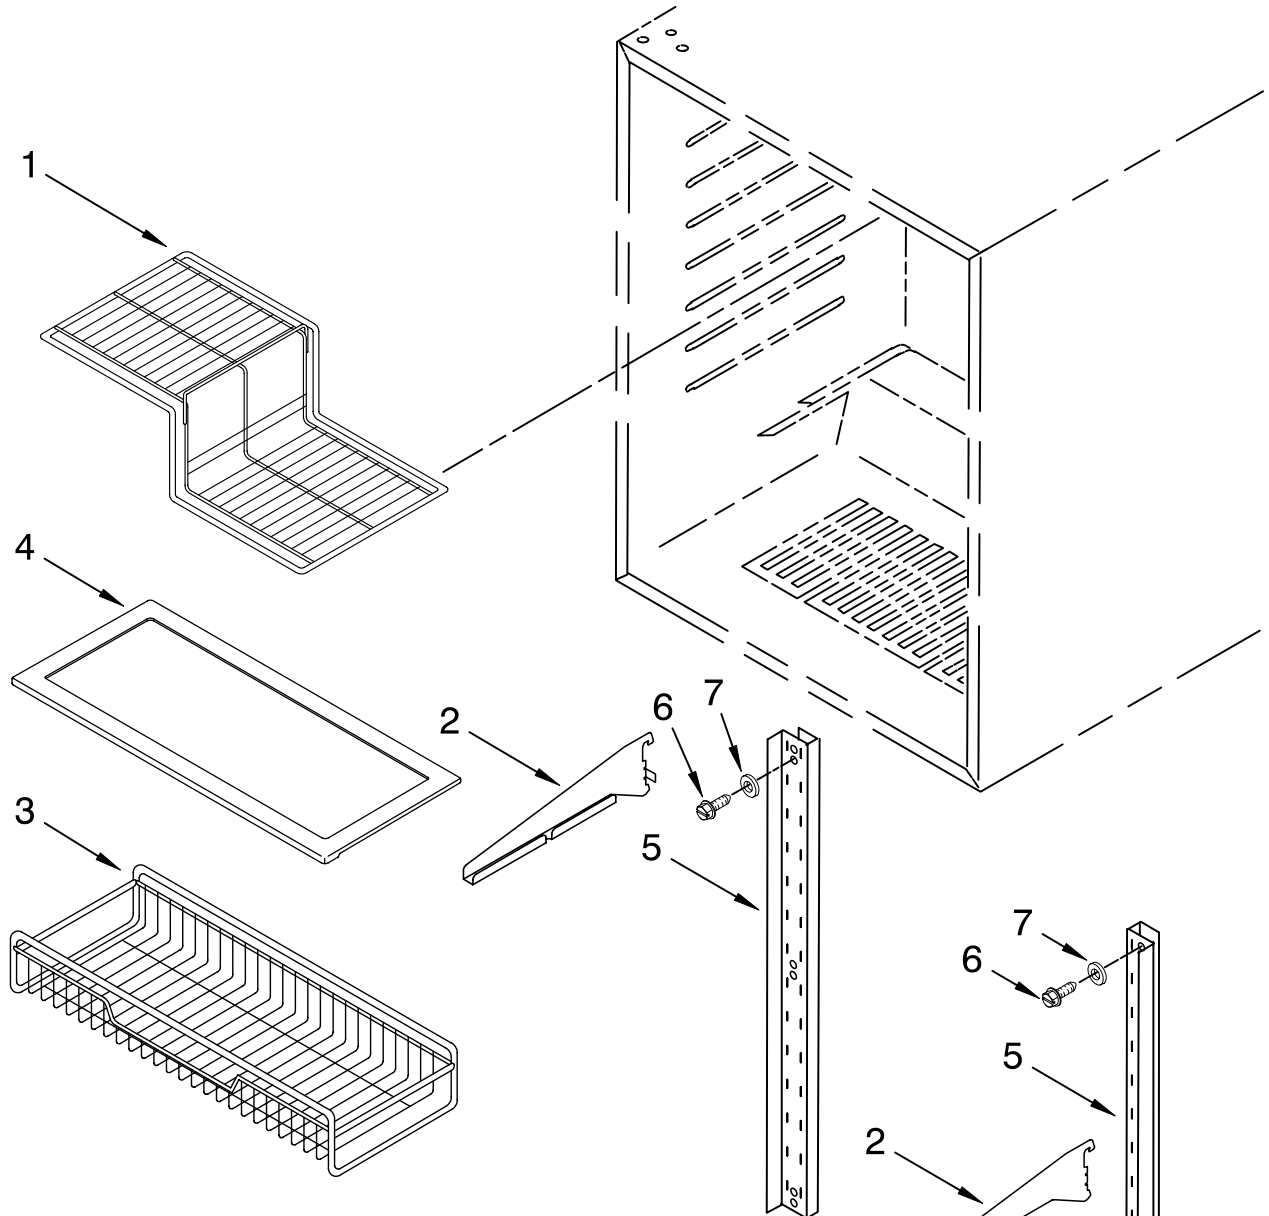

For Models: KURO24LSBX01

(Black)

FOR ORDERING INFORMATION REFER TO PARTS PRICE LIST

CABINET PARTS

For Models: KURO24LSBX01

(Black)

Illus. No.	Part No.	DESCRIPTION	Illus. No.	Part No.	DESCRIPTION	Illus. No.	Part No.	DESCRIPTION
1		Literature Parts	12		Frame, Side	25	4344822	Harness, Wire
	4344903	Energy Guide		4344789	Left Side	26	4344827	Screw
	2300275	Use & Care Guide		4344790	Right Side	27	4344792	Thermal Fuse
	4344902	Wiring Diagram	13	4344771	Bracket, Grille	28	4344793	Screw
2		Cabinet (Not A Service Part)	14	4344876	Evaporator Fan Assembly	29	4344791	Screw
3	4344739	Lens, Light	15	4344766	Thermostat	30	4344783	Fan Blade
4	4344740	Bulb, Light	16	4344768	Knob, Thermostat	31	4344878	Screw
5	4344746	Heater, Defrost	17	4344767	Switch, Plunger	32	4344865	Evaporator Fan Motor
6	4344747	Heat Shield	18	4344826	Screw	33	4344877	Harness, Wire
7	4344761	Grille	19	4344797	Screw	34	4344832	Screw, Ground
8	4344762	Plate, Bottom	20	4344819	Clip, Grille	35	4344778	Grommet, Fan Motor
9	4344763	Foot, Leveling	21	4344825	Screw	36	4344899	Bracket, Motor
10	4344764	Brace, Support	22	4344823	Seal	37		Evaporator (Not Serviced)
11	4344765	Control Box	23		Frame, Support			
				4344821	Right			
				4344820	Left			
			24	4344824	Clip, Harness			

FOR ORDERING INFORMATION REFER TO PARTS PRICE LIST

SHELF PARTS

For Models: KURO24LSBX01
(Black)

Illus. No.	Part No.	DESCRIPTION
1	4344741	Wire Shelf
2	4344742	Bracket, Shelf Right Side
	4344743	Left Side
3	4344744	Basket, Crisper
4	4344745	Shelf, Crisper
5	4344748	Ladder, Shelf Left Side
	4344749	Right Side
6	4344794	Screw
7	4344795	Washer
8	W10162986	Screw-W/Washer

FOR ORDERING INFORMATION REFER TO PARTS PRICE LIST

DOOR PARTS

For Models: KURO24LSBX01

Illus. No.	Part No.	DESCRIPTION
1	4344807	Door Assembly (Includes Gasket)
2	4344751	Beverage Holder
3	4344752	Door Bin
4	4344787	Hinge, Bottom
5	4344754	Hinge, Top
6	4344804	Spacer, Top Hinge
7	4344798	Spacer, Bottom Hinge
8	4344757	Actuator, Switch