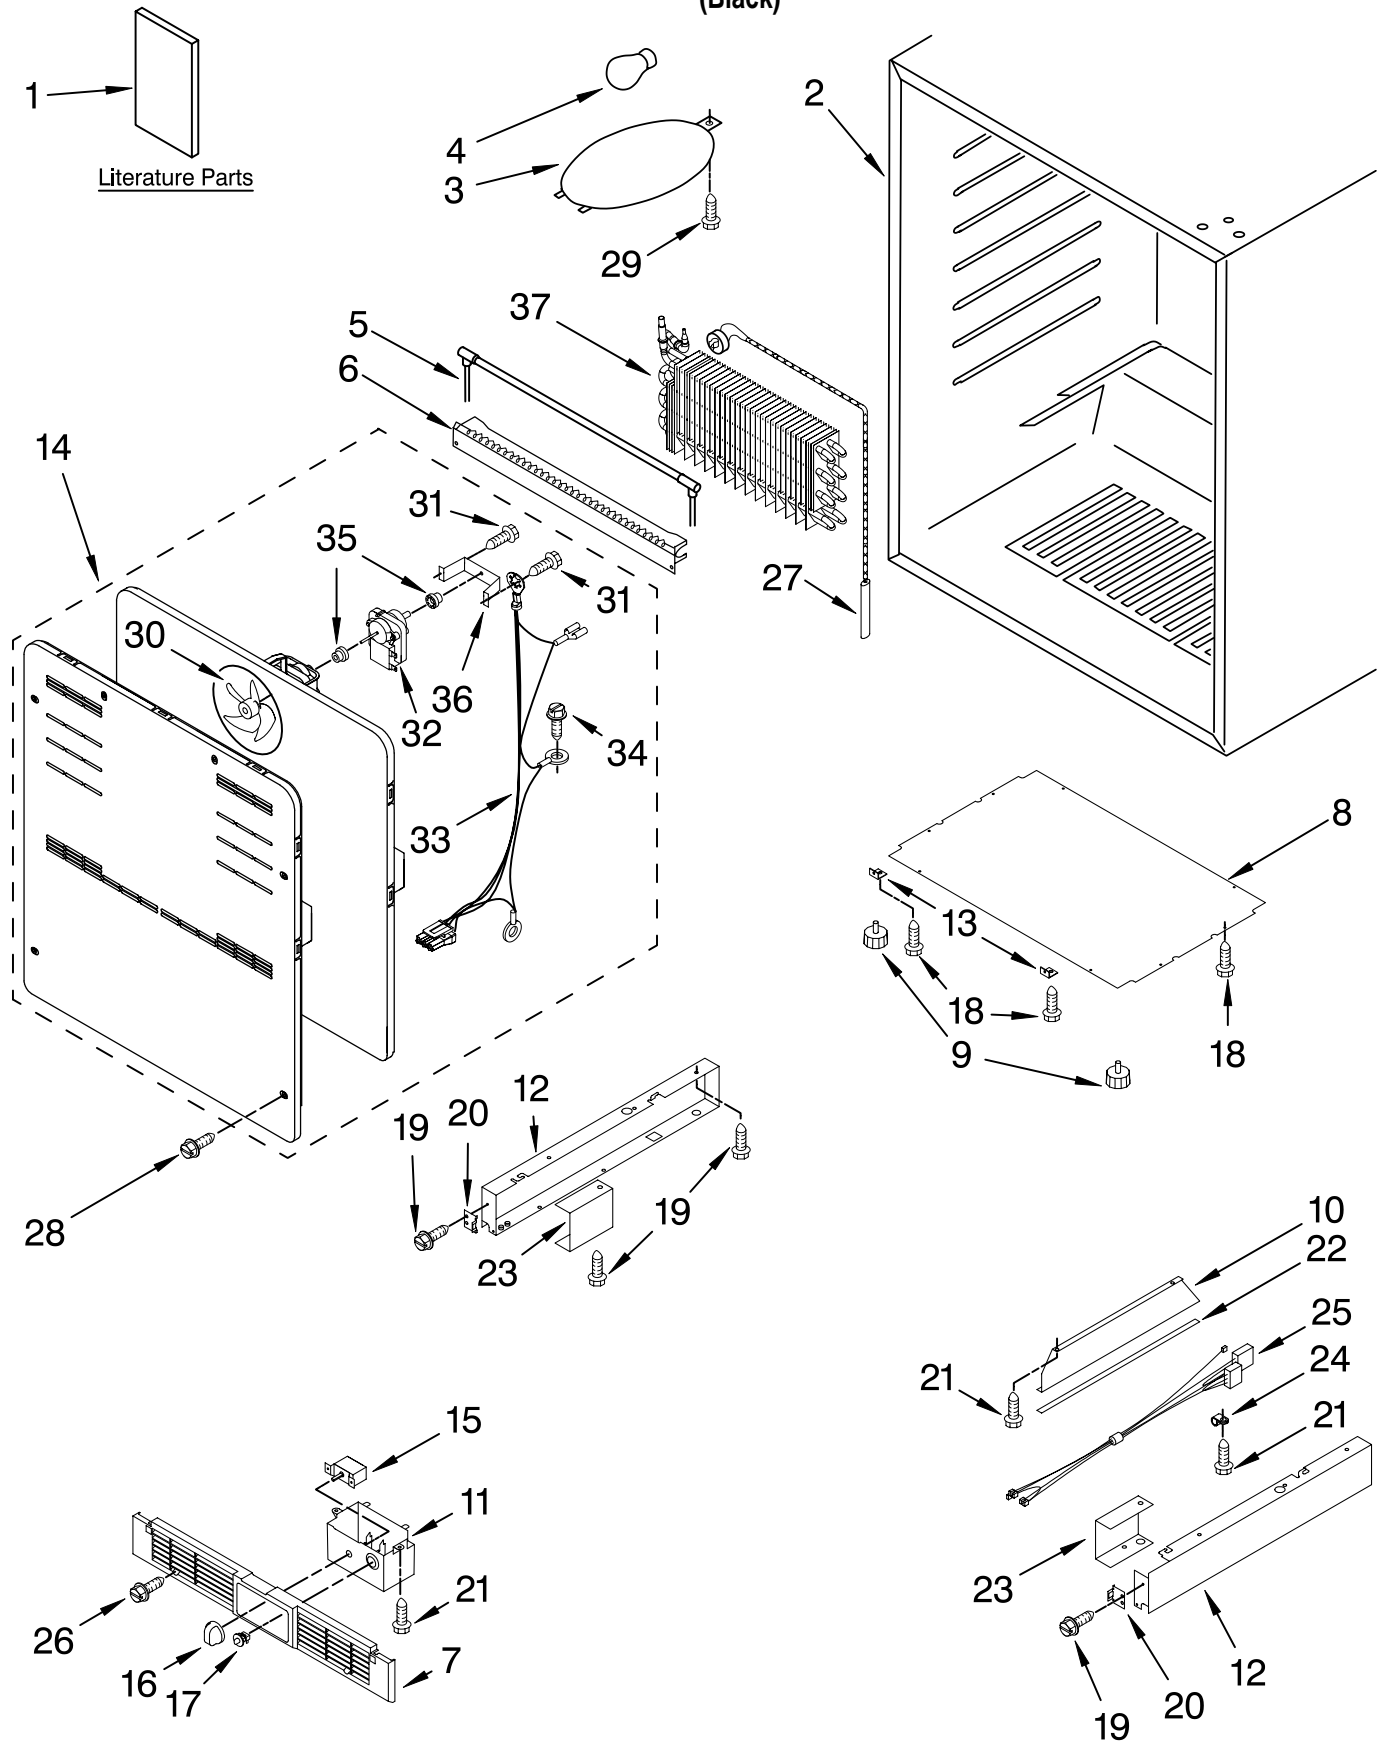

For Models: KURO24RSBX00
(Black)

FOR ORDERING INFORMATION REFER TO PARTS PRICE LIST

CABINET PARTS

For Models: KURO24RSBX00
(Black)

Illus. No.	Part No.	DESCRIPTION	Illus. No.	Part No.	DESCRIPTION	Illus. No.	Part No.	DESCRIPTION
1		Literature Parts	12		Frame, Side	24	4344824	Clip, Harness
	4344903	Energy Guide		4344769	Left Side	25	4344822	Harness, Wire
	2300275	Use & Care Guide		4344770	Right Side	26	4344827	Screw
	4344902	Wiring Diagram	13	4344771	Bracket, Grille	27	4344792	Thermal Fuse
2		Cabinet (Not A Service Part)	14	4344876	Evaporator Fan Assembly	28	4344793	Screw
3	4344739	Lens, Light	15	4344766	Thermostat	29	4344791	Screw
4	4344740	Bulb, Light	16	4344768	Knob, Thermostat	30	4344783	Fan Blade
5	4344746	Heater, Defrost	17	4344767	Switch, Plunger	31	4344878	Screw
6	4344747	Heat Shield	18	4344826	Screw	32	4344865	Evaporator Fan Motor
7	4344761	Grille	19	4344797	Screw	33	4344877	Harness, Wire
8	4344762	Plate, Bottom	20	4344819	Clip, Grille	34	4344832	Screw, Ground
9	4344763	Foot, Leveling	21	4344825	Screw	35	4344778	Grommet, Fan Motor
10	4344764	Brace, Support	22	4344823	Seal	36	4344899	Bracket, Motor
11	4344765	Control Box	23		Frame, Support	37		Evaporator (Not Serviced)
				4344821	Right			
				4344820	Left			

FOR ORDERING INFORMATION REFER TO PARTS PRICE LIST