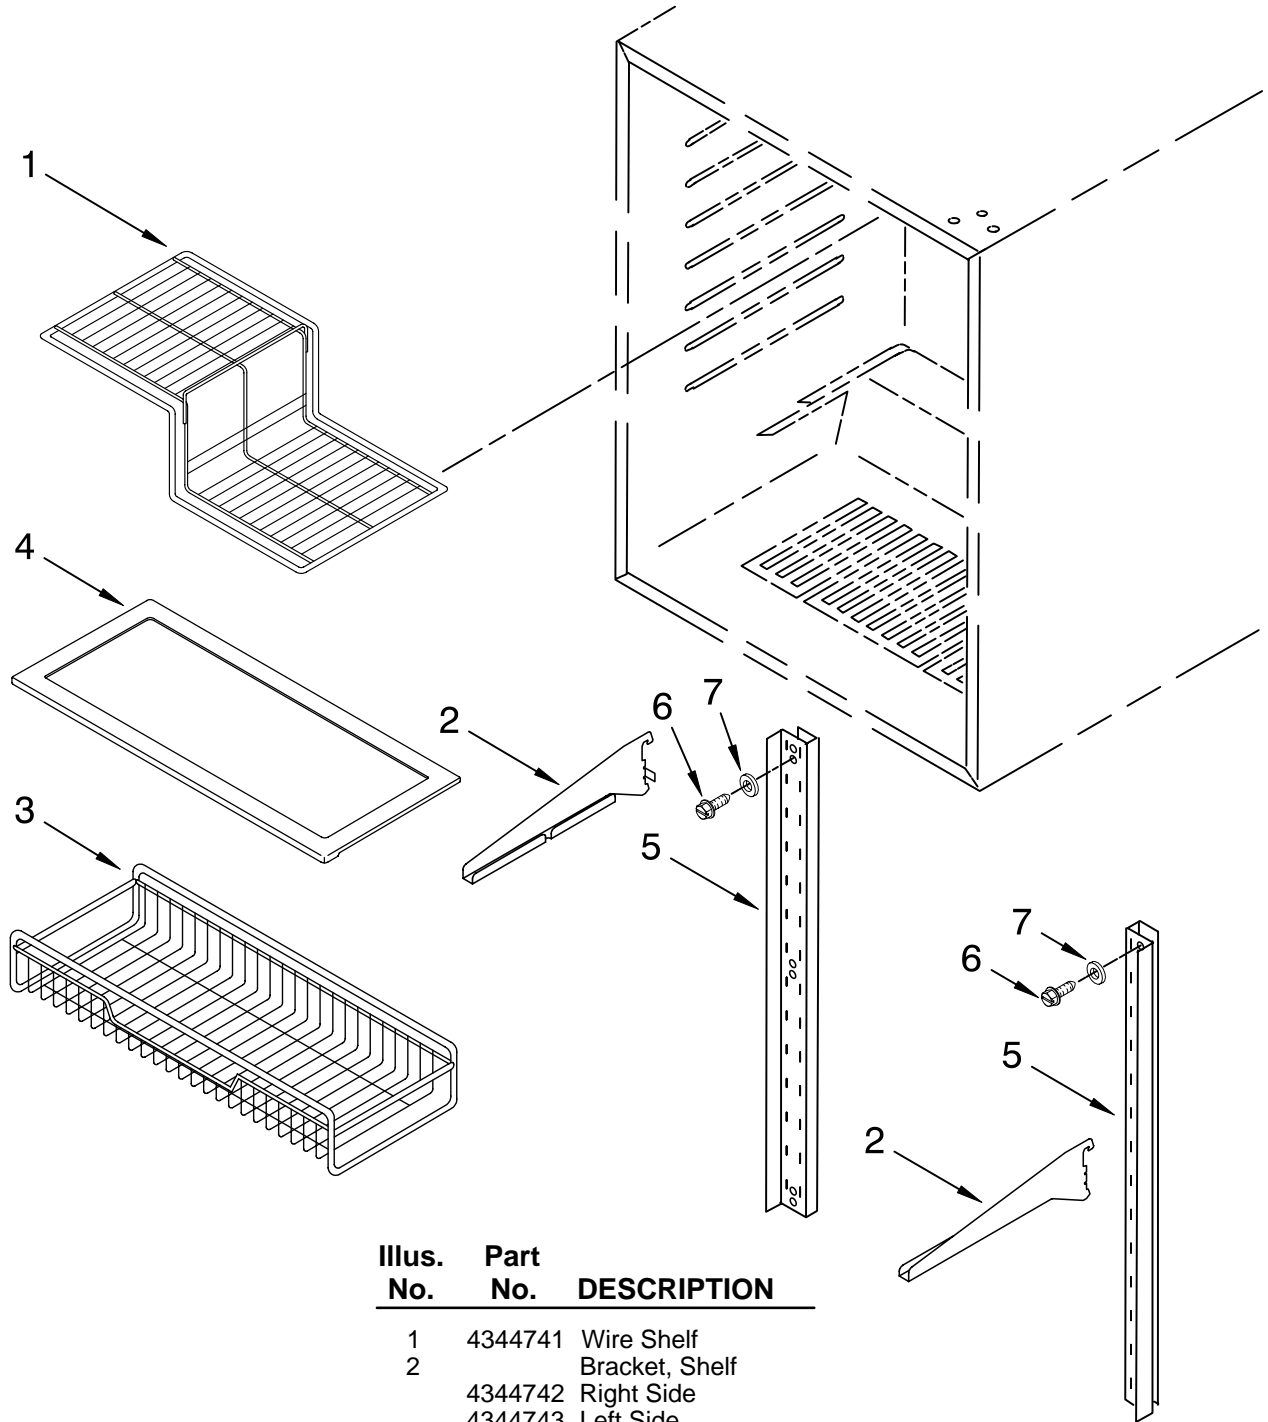

SHELF PARTS

For Models: KURO24RSBX00
(Black)

Illus. No.	Part No.	DESCRIPTION

1	4344741	Wire Shelf
2	4344742	Bracket, Shelf
	4344743	Right Side
	4344743	Left Side
3	4344744	Basket, Crisper
4	4344745	Shelf, Crisper
5	4344748	Ladder, Shelf
	4344748	Left Side
	4344749	Right Side
6	4344794	Screw
7	4344795	Washer

FOR ORDERING INFORMATION REFER TO PARTS PRICE LIST