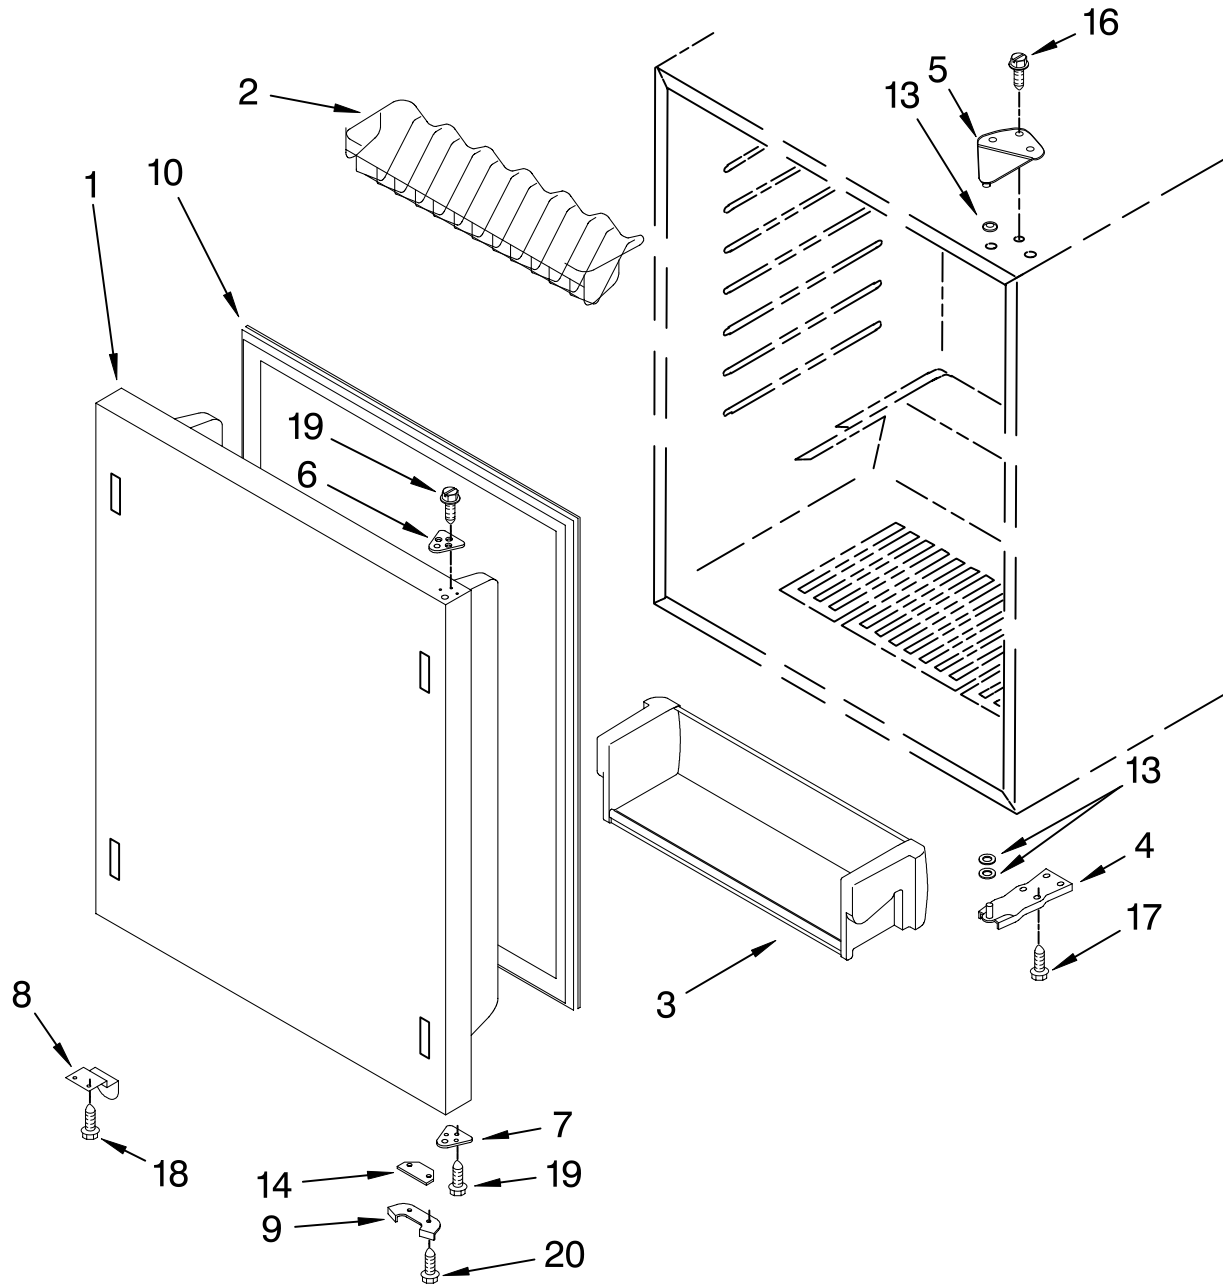

DOOR PARTS

For Models: KU024RSBX00
(Black)

Illus. No.	Part No.	DESCRIPTION
1	4344805	Door Assembly (Includes Gasket)
2	4344751	Beverage Holder
3	4344752	Door Bin
4	4344753	Hinge, Bottom
5	4344754	Hinge, Top
6	4344804	Spacer, Top Hinge
7	4344798	Spacer, Bottom Hinge

Illus. No.	Part No.	DESCRIPTION
8	4344757	Actuator, Switch
9	4344802	Door Stop
10	4344759	Door Gasket
13	4344760	Washer
14	4344803	Spacer, Door
16	4344796	Screw
17		Screw, Lower Hinge
	4344906	Quantity 1
	4344797	Quantity 3
18	4344827	Screw

Illus. No.	Part No.	DESCRIPTION
19	4344800	Screw
20	4344801	Screw

Following Parts Not Illustrated

4344818 Installation Kit, Door Panel

FOR ORDERING INFORMATION REFER TO PARTS PRICE LIST