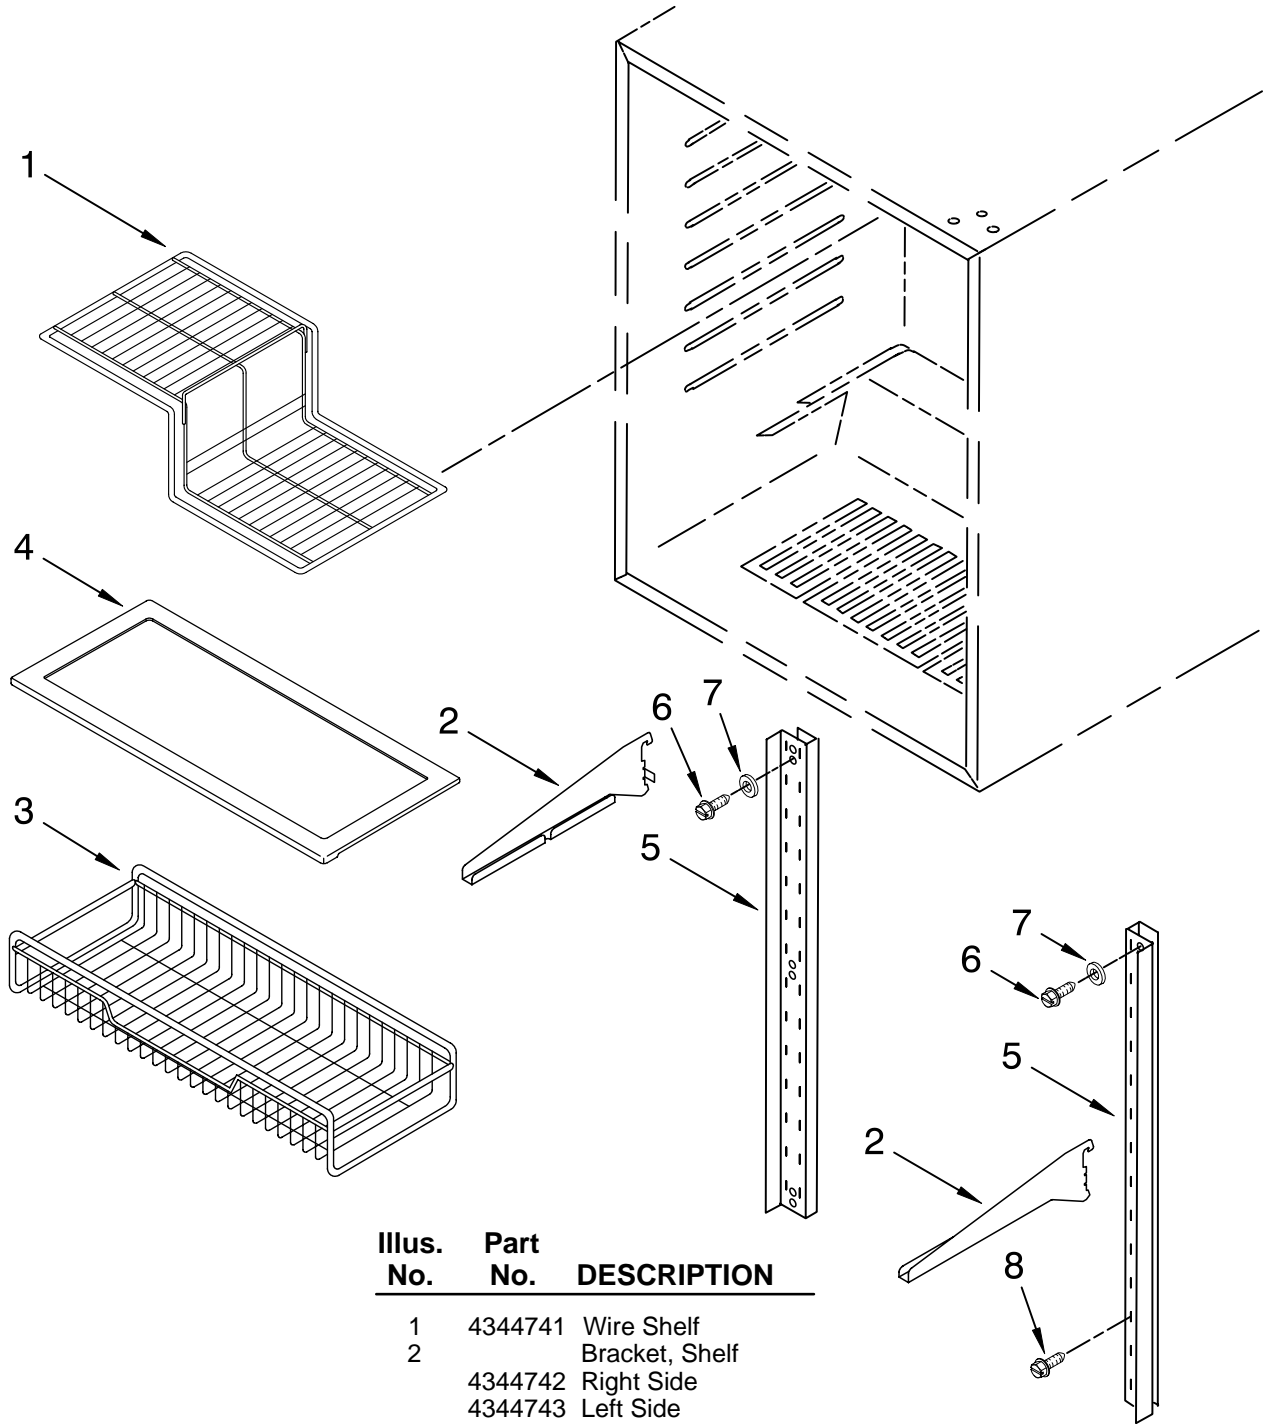

For Models: KURO24RSBX01

(Black)

FOR ORDERING INFORMATION REFER TO PARTS PRICE LIST

CABINET PARTS

For Models: KURO24RSBX01

(Black)

Illus. No.	Part No.	DESCRIPTION	Illus. No.	Part No.	DESCRIPTION	Illus. No.	Part No.	DESCRIPTION
1		Literature Parts	12		Frame, Side	24	4344824	Clip, Harness
	4344903	Energy Guide		4344769	Left Side	25	4344822	Harness, Wire
	2300275	Use & Care Guide		4344770	Right Side	26	4344827	Screw
	4344902	Wiring Diagram	13	4344771	Bracket, Grille	27	4344792	Thermal Fuse
2		Cabinet (Not A Service Part)	14	4344876	Evaporator Fan Assembly	28	4344793	Screw
3	4344739	Lens, Light	15	4344766	Thermostat	29	4344791	Screw
4	4344740	Bulb, Light	16	4344768	Knob, Thermostat	30	4344783	Fan Blade
5	4344746	Heater, Defrost	17	4344767	Switch, Plunger	31	4344878	Screw
6	4344747	Heat Shield	18	4344826	Screw	32	4344865	Evaporator Fan Motor
7	4344761	Grille	19	4344797	Screw	33	4344877	Harness, Wire
8	4344762	Plate, Bottom	20	4344819	Clip, Grille	34	4344832	Screw, Ground
9	4344763	Foot, Leveling	21	4344825	Screw	35	4344778	Grommet, Fan Motor
10	4344764	Brace, Support	22	4344823	Seal	36	4344899	Bracket, Motor
11	4344765	Control Box	23		Frame, Support	37		Evaporator (Not Serviced)
				4344821	Right			
				4344820	Left			

FOR ORDERING INFORMATION REFER TO PARTS PRICE LIST

SHELF PARTS

For Models: KURO24RSBX01
(Black)

Illus. No.	Part No.	DESCRIPTION
1	4344741	Wire Shelf
2	4344742	Bracket, Shelf
	4344743	Right Side
	4344744	Left Side
3	4344744	Basket, Crisper
4	4344745	Shelf, Crisper
5	4344748	Ladder, Shelf
	4344749	Left Side
	4344749	Right Side
6	4344794	Screw
7	4344795	Washer
8	W10162986	Screw-W/Washer