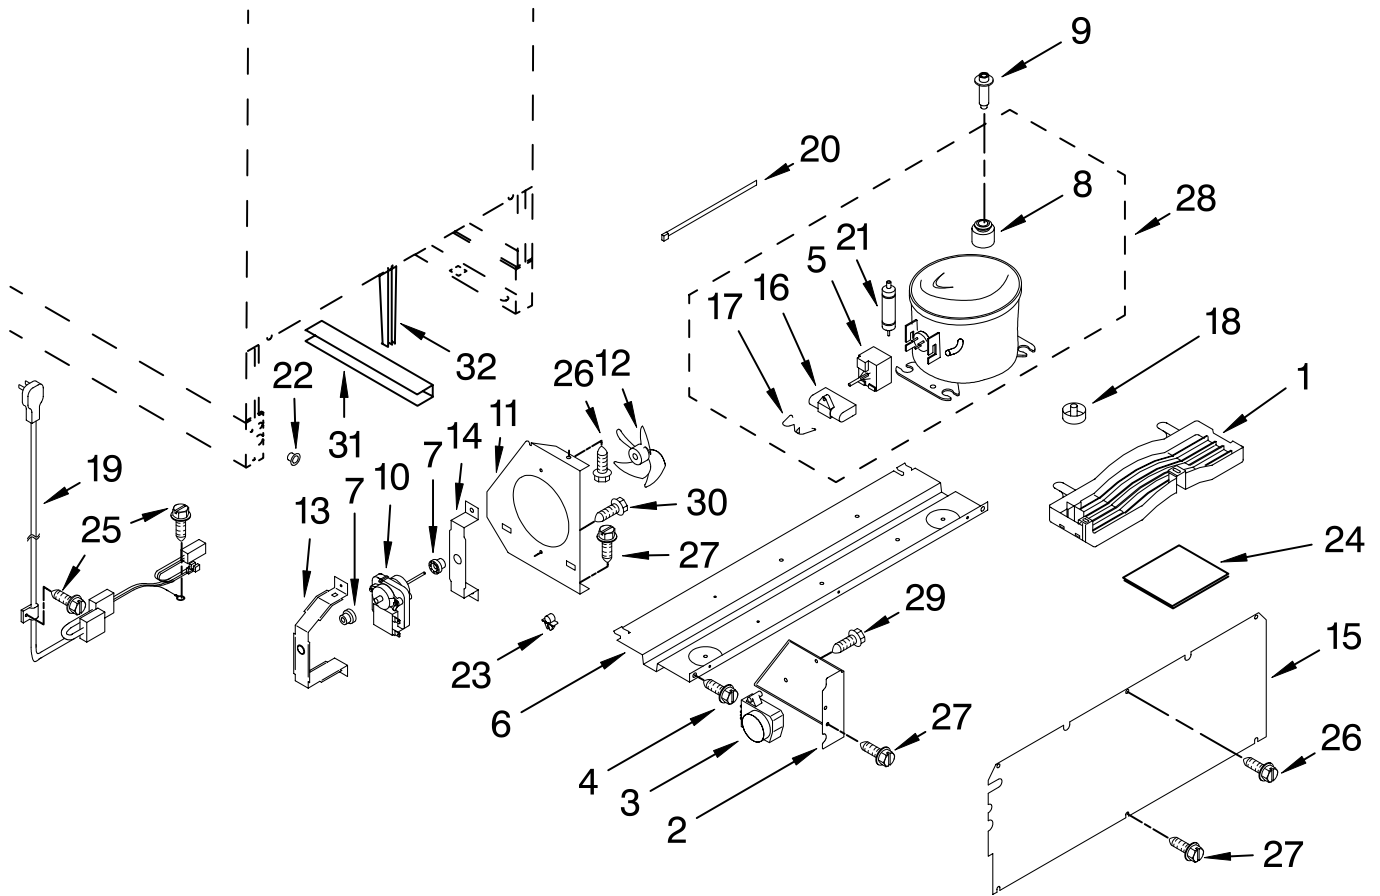

FOR ORDERING INFORMATION REFER TO PARTS PRICE LIST

SHELF PARTS

For Models: KURO24RSBX01
(Black)

Illus. No.	Part No.	DESCRIPTION
1	4344741	Wire Shelf
2	4344742	Bracket, Shelf
	4344743	Right Side
	4344744	Left Side
3	4344744	Basket, Crisper
4	4344745	Shelf, Crisper
5	4344748	Ladder, Shelf
	4344749	Left Side
	4344749	Right Side
6	4344794	Screw
7	4344795	Washer
8	W10162986	Screw-W/Washer

FOR ORDERING INFORMATION REFER TO PARTS PRICE LIST

DOOR PARTS

For Models: KURO24RSBX01
(Black)

Illus. No.	Part No.	DESCRIPTION	Illus. No.	Part No.	DESCRIPTION	Illus. No.	Part No.	DESCRIPTION
1	4344805	Door Assembly (Includes Gasket)	9	4344802	Door Stop	20	4344801	Screw
2	4344751	Beverage Holder	10	4344759	Door Gasket	21	W10162992	Washer/Bottom
3	4344752	Door Bin	13	4344760	Washer	22	W10163191	Gasket-Push Plate
4	4344753	Hinge, Bottom	14	4344803	Spacer, Door	Following Parts Not Illustrated		
5	4344754	Hinge, Top	16	4344796	Screw	4344818 Installation Kit, Door Panel		
6	4344804	Spacer, Top Hinge	17	4344906	Screw, Lower Hinge			
7	4344798	Spacer, Bottom Hinge		4344906	Quantity 1			
8	4344757	Actuator, Switch	18	4344827	Screw			
			19	4344800	Screw			

FOR ORDERING INFORMATION REFER TO PARTS PRICE LIST

UNIT PARTS

For Models: KURO24RSBX01
(Black)

Illus. No.	Part No.	DESCRIPTION
1	W10163193	Drain Pan
2	4344773	Bracket, Defrost Timer
3	4344774	Defrost Timer
4	4344797	Screw
5	4344776	Start Device
6	W10175971	Mounting Plate, Compressor
7	4344778	Grommet, Fan Motor
8	4344779	Grommet, Compressor
9	4344780	Bolt, Compressor
10	4344781	Fan Motor, Condenser