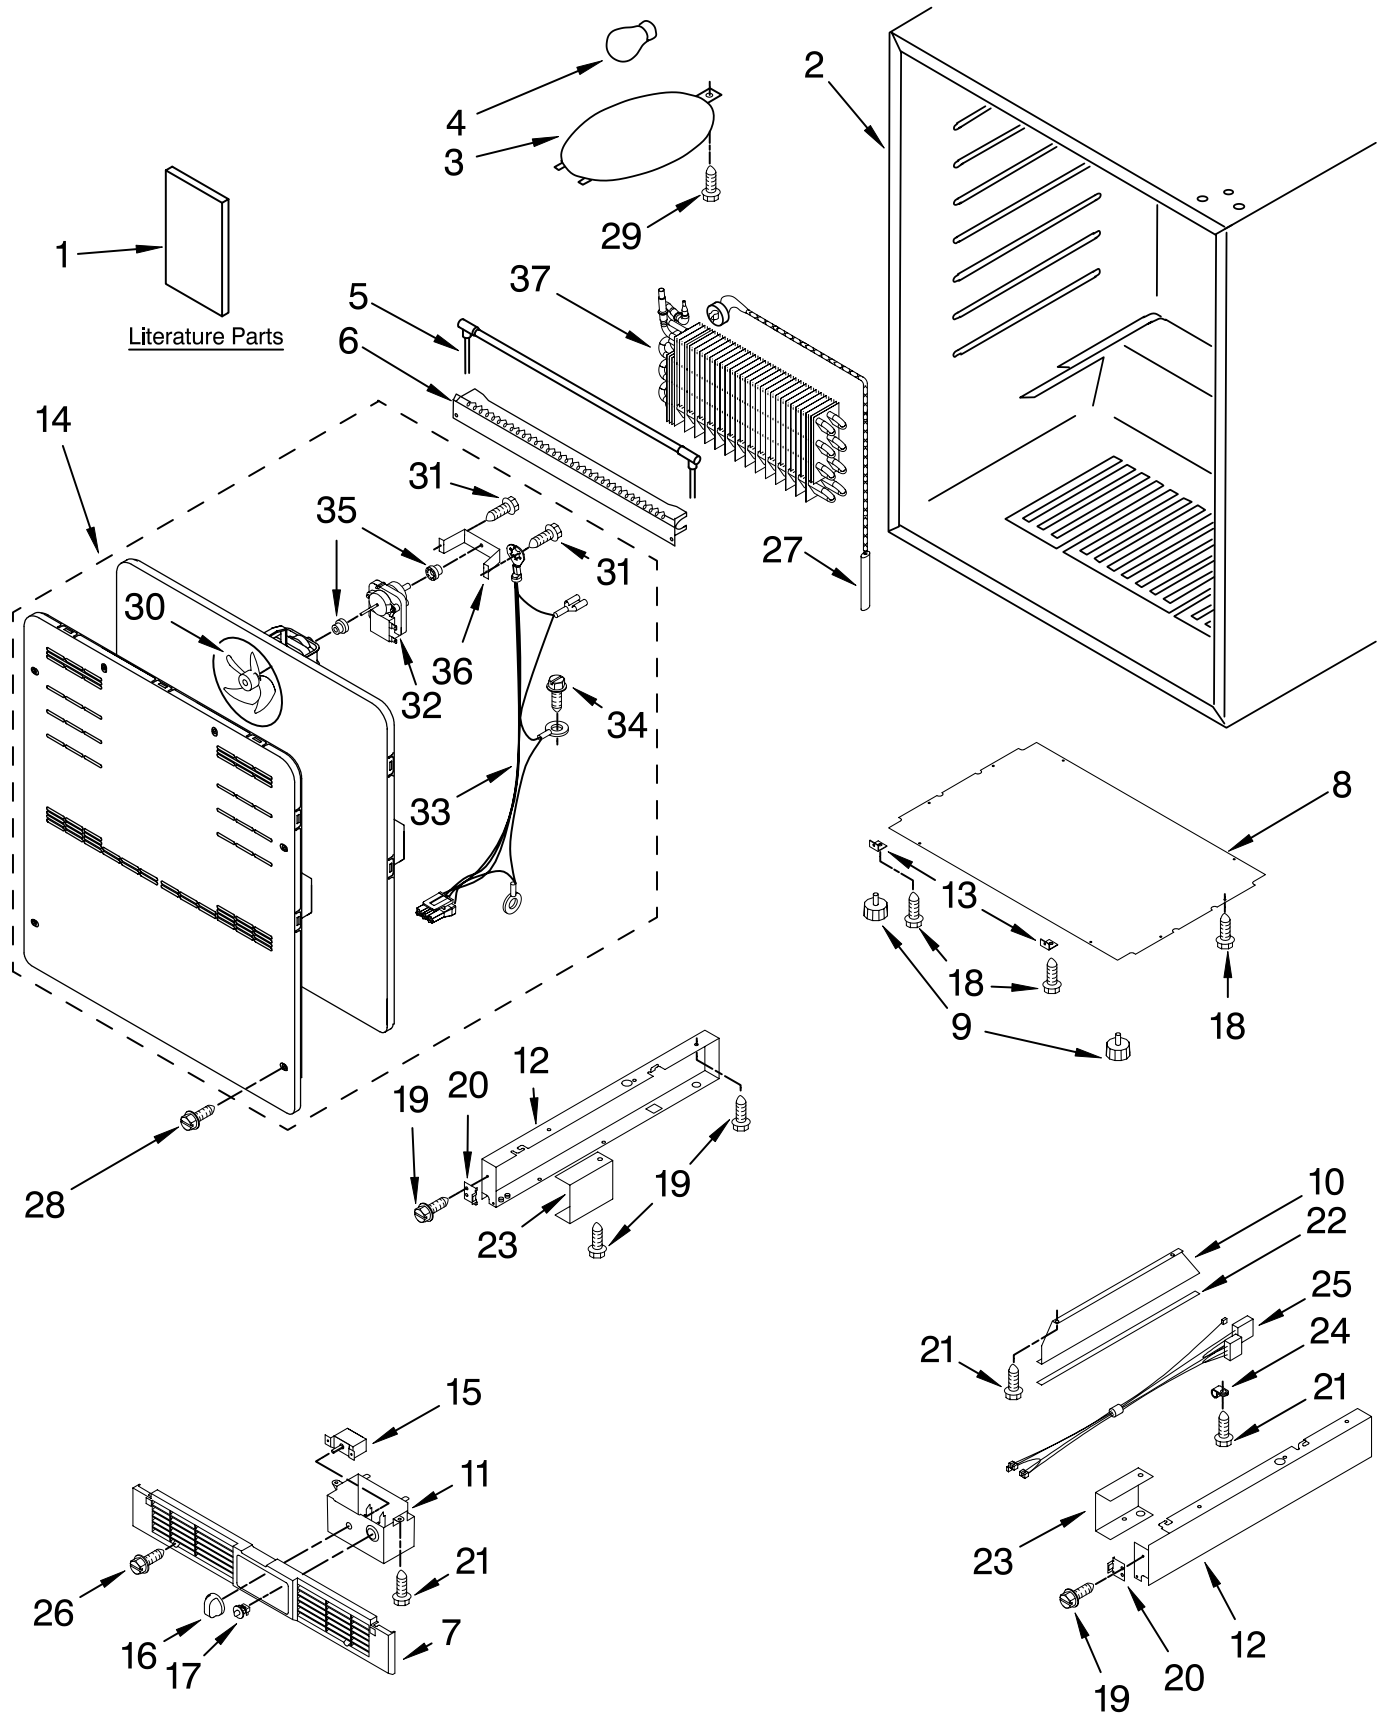

For Models: KURO24RSBX01

(Black)

FOR ORDERING INFORMATION REFER TO PARTS PRICE LIST

CABINET PARTS

For Models: KURO24RSBX01

(Black)

Illus. No.	Part No.	DESCRIPTION	Illus. No.	Part No.	DESCRIPTION	Illus. No.	Part No.	DESCRIPTION
1		Literature Parts	12		Frame, Side	24	4344824	Clip, Harness
	4344903	Energy Guide		4344769	Left Side	25	4344822	Harness, Wire
	2300275	Use & Care Guide		4344770	Right Side	26	4344827	Screw
	4344902	Wiring Diagram	13	4344771	Bracket, Grille	27	4344792	Thermal Fuse
2		Cabinet (Not A Service Part)	14	4344876	Evaporator Fan Assembly	28	4344793	Screw
3	4344739	Lens, Light	15	4344766	Thermostat	29	4344791	Screw
4	4344740	Bulb, Light	16	4344768	Knob, Thermostat	30	4344783	Fan Blade
5	4344746	Heater, Defrost	17	4344767	Switch, Plunger	31	4344878	Screw
6	4344747	Heat Shield	18	4344826	Screw	32	4344865	Evaporator Fan Motor
7	4344761	Grille	19	4344797	Screw	33	4344877	Harness, Wire
8	4344762	Plate, Bottom	20	4344819	Clip, Grille	34	4344832	Screw, Ground
9	4344763	Foot, Leveling	21	4344825	Screw	35	4344778	Grommet, Fan Motor
10	4344764	Brace, Support	22	4344823	Seal	36	4344899	Bracket, Motor
11	4344765	Control Box	23		Frame, Support	37		Evaporator (Not Serviced)
				4344821	Right			
				4344820	Left			

FOR ORDERING INFORMATION REFER TO PARTS PRICE LIST

SHELF PARTS

For Models: KURO24RSBX01
(Black)

Illus. No.	Part No.	DESCRIPTION
1	4344741	Wire Shelf
2	4344742	Bracket, Shelf
	4344743	Right Side
	4344744	Left Side
3	4344744	Basket, Crisper
4	4344745	Shelf, Crisper
5	4344748	Ladder, Shelf
	4344749	Left Side
	4344749	Right Side
6	4344794	Screw
7	4344795	Washer
8	W10162986	Screw-W/Washer