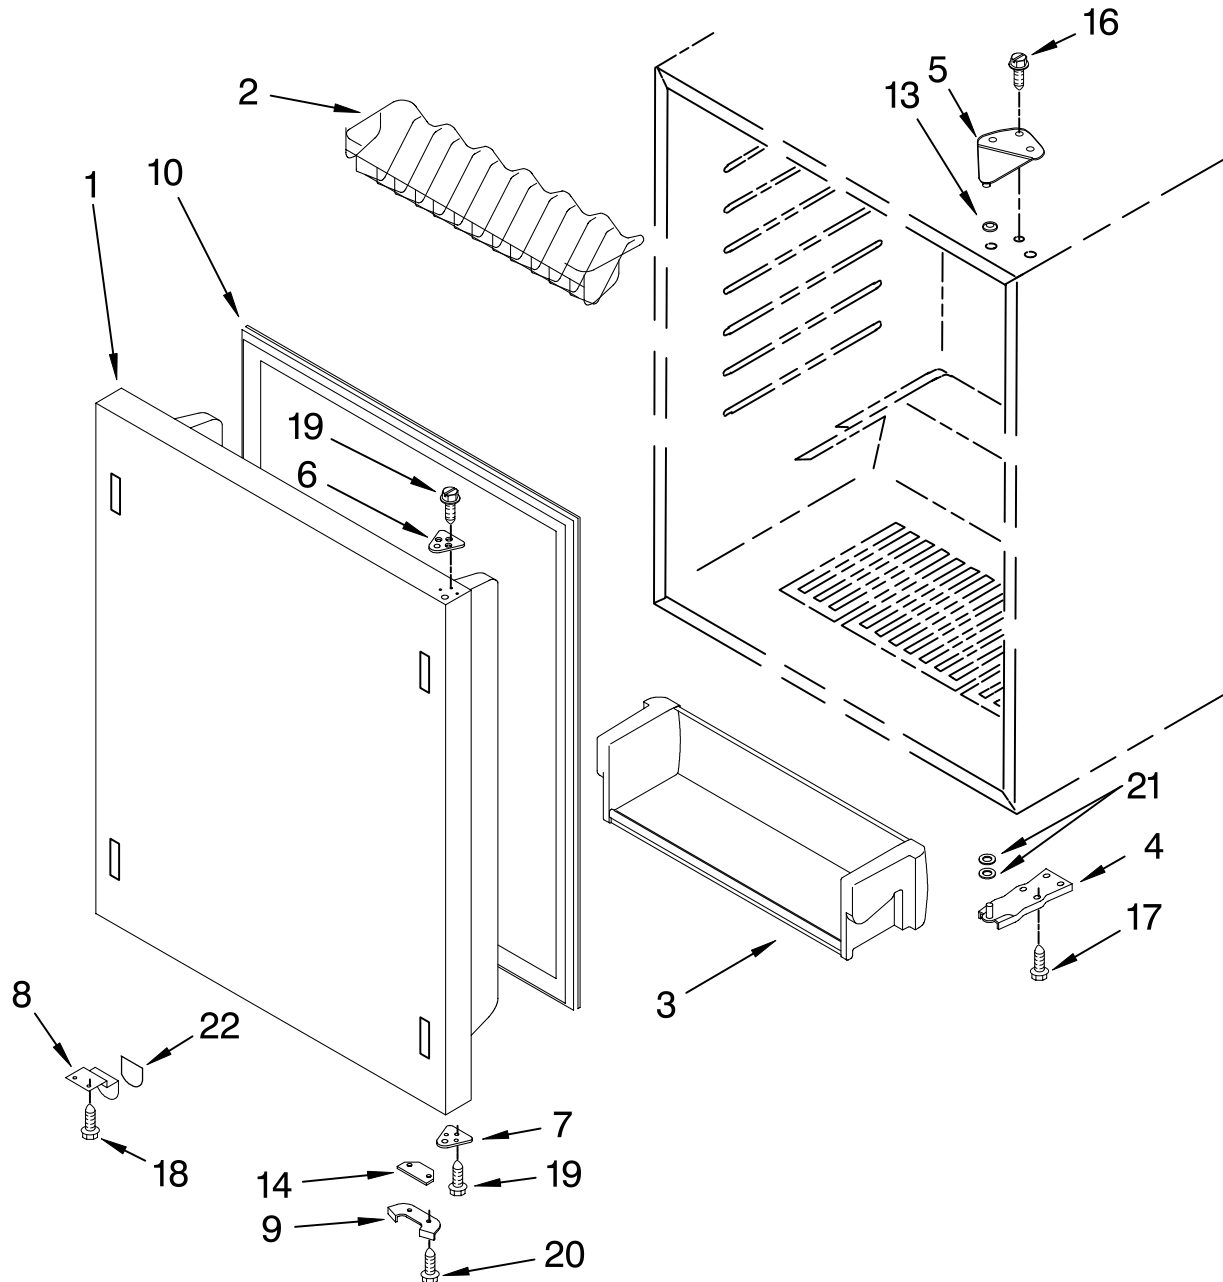

FOR ORDERING INFORMATION REFER TO PARTS PRICE LIST

SHELF PARTS

For Models: KURO24RSBX01
(Black)

Illus. No.	Part No.	DESCRIPTION
1	4344741	Wire Shelf
2	4344742	Bracket, Shelf
	4344743	Right Side
	4344744	Left Side
3	4344744	Basket, Crisper
4	4344745	Shelf, Crisper
5	4344748	Ladder, Shelf
	4344749	Left Side
	4344749	Right Side
6	4344794	Screw
7	4344795	Washer
8	W10162986	Screw-W/Washer

FOR ORDERING INFORMATION REFER TO PARTS PRICE LIST

DOOR PARTS

For Models: KURO24RSBX01
(Black)

Illus. No.	Part No.	DESCRIPTION	Illus. No.	Part No.	DESCRIPTION	Illus. No.	Part No.	DESCRIPTION
1	4344805	Door Assembly (Includes Gasket)	9	4344802	Door Stop	20	4344801	Screw
2	4344751	Beverage Holder	10	4344759	Door Gasket	21	W10162992	Washer/Bottom
3	4344752	Door Bin	13	4344760	Washer	22	W10163191	Gasket-Push Plate
4	4344753	Hinge, Bottom	14	4344803	Spacer, Door	Following Parts Not Illustrated		
5	4344754	Hinge, Top	16	4344796	Screw	4344818 Installation Kit, Door Panel		
6	4344804	Spacer, Top Hinge	17	4344906	Screw, Lower Hinge			
7	4344798	Spacer, Bottom Hinge		4344906	Quantity 1			
8	4344757	Actuator, Switch	18	4344827	Screw			
			19	4344800	Screw			