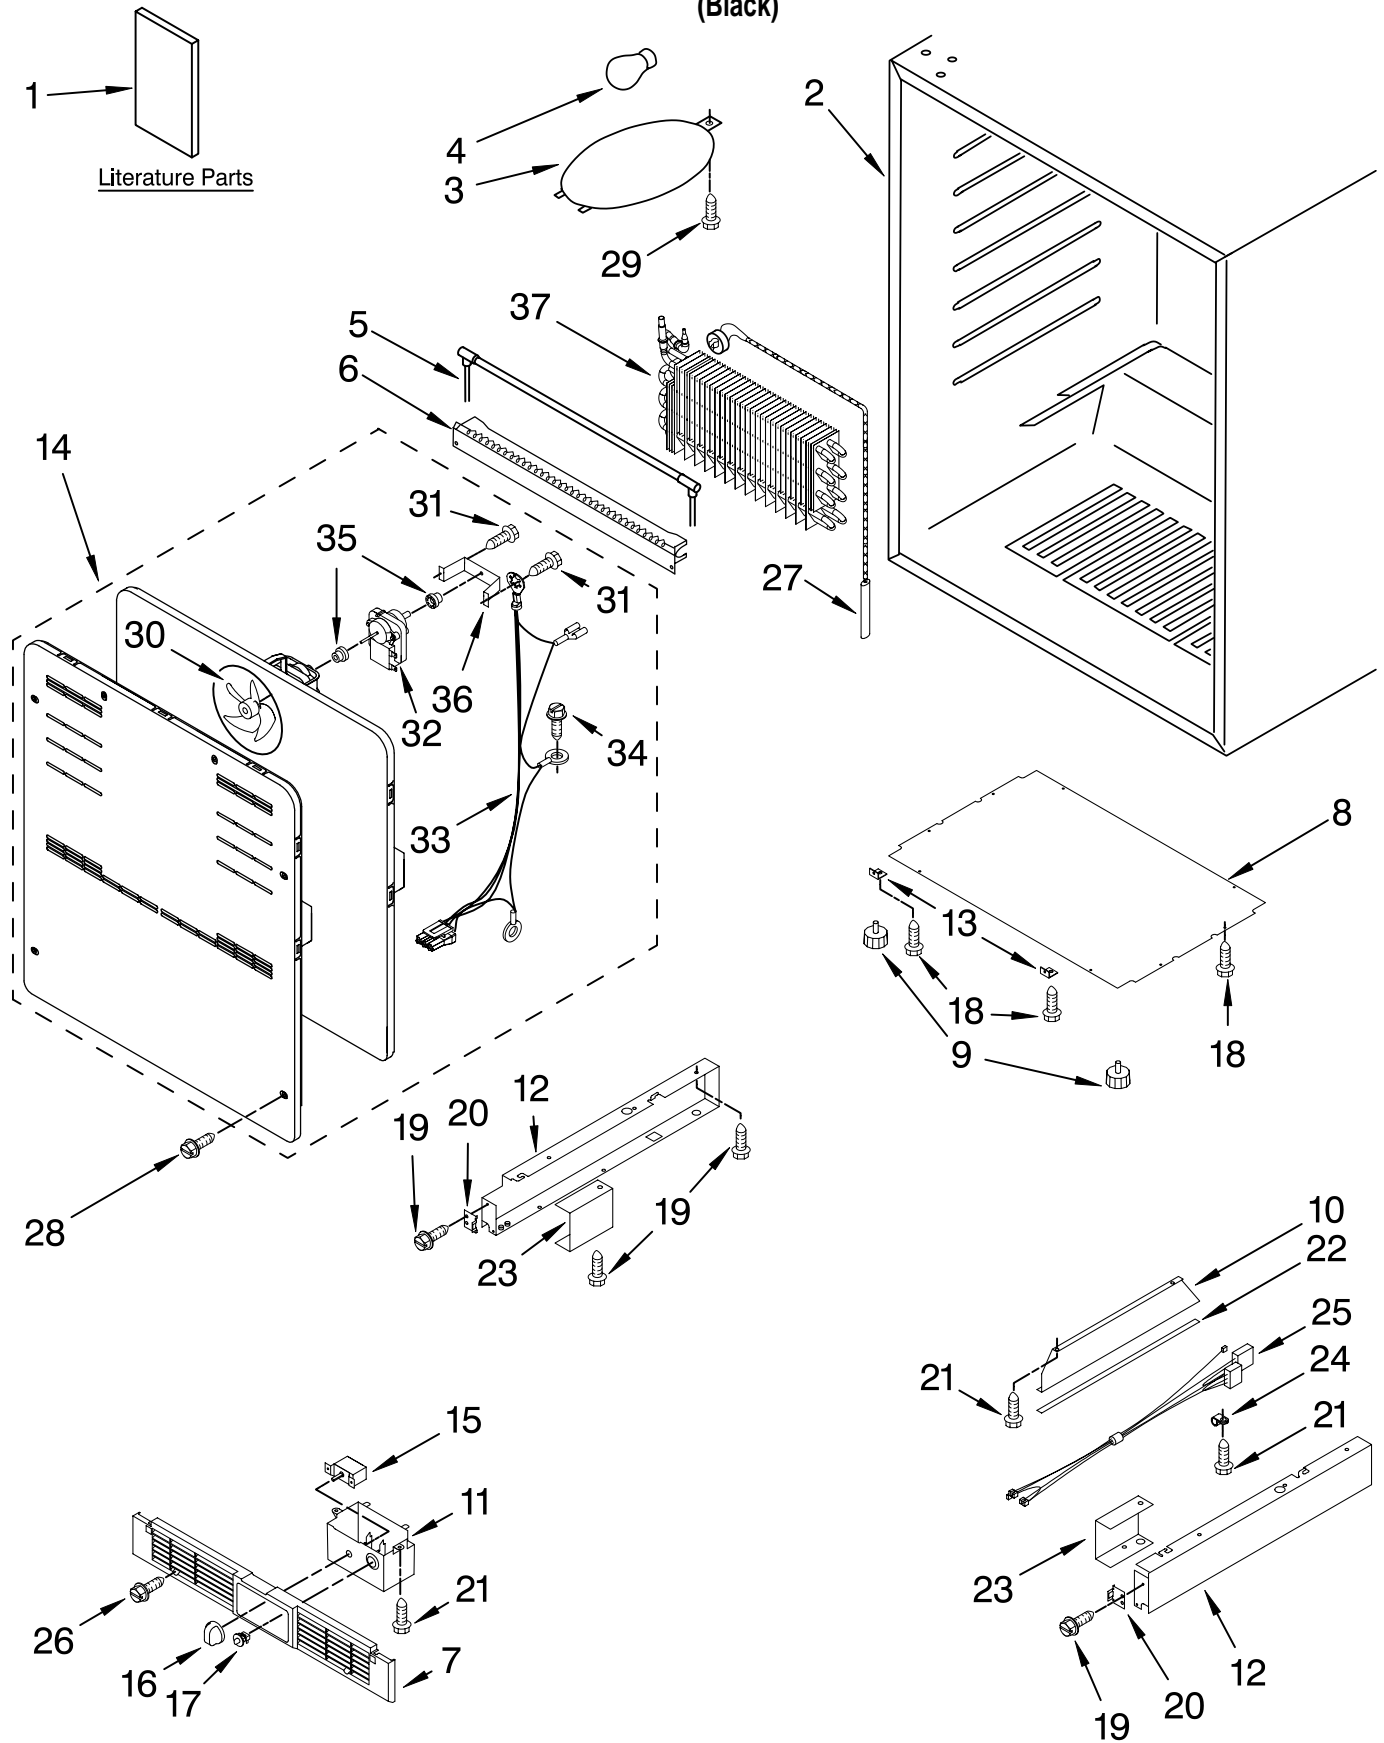

For Models: KURS24LSBS00

(Black)

FOR ORDERING INFORMATION REFER TO PARTS PRICE LIST

CABINET PARTS

For Models: KURS24LSBS00

(Black)

Illus. No.	Part No.	DESCRIPTION	Illus. No.	Part No.	DESCRIPTION	Illus. No.	Part No.	DESCRIPTION
1		Literature Parts	12		Frame, Side	24	4344824	Clip, Harness
	4344903	Energy Guide		4344789	Left Side	25	4344822	Harness, Wire
	2300274	Use & Care Guide		4344790	Right Side	26	4344827	Screw
	4344902	Wiring Diagram	13	4344771	Bracket, Grille	27	4344792	Thermal Fuse
2		Cabinet (Not A Service Part)	14	4344876	Evaporator Fan Assembly	28	4344793	Screw
3	4344739	Lens, Light	15	4344766	Thermostat	29	4344791	Screw
4	4344740	Bulb, Light	16	4344768	Knob, Thermostat	30	4344783	Fan Blade
5	4344746	Heater, Defrost	17	4344767	Switch, Plunger	31	4344878	Screw
6	4344747	Heat Shield	18	4344826	Screw	32	4344865	Evaporator Fan Motor
7	4344761	Grille	19	4344797	Screw	33	4344877	Harness, Wire
8	4344762	Plate, Bottom	20	4344819	Clip, Grille	34	4344832	Screw, Ground
9	4344763	Foot, Leveling	21	4344825	Screw	35	4344778	Grommet, Fan Motor
10	4344764	Brace, Support	22	4344823	Seal	36	4344899	Bracket, Motor
11	4344765	Control Box	23		Frame, Support	37		Evaporator (Not Serviced)
				4344821	Right			
				4344820	Left			

FOR ORDERING INFORMATION REFER TO PARTS PRICE LIST