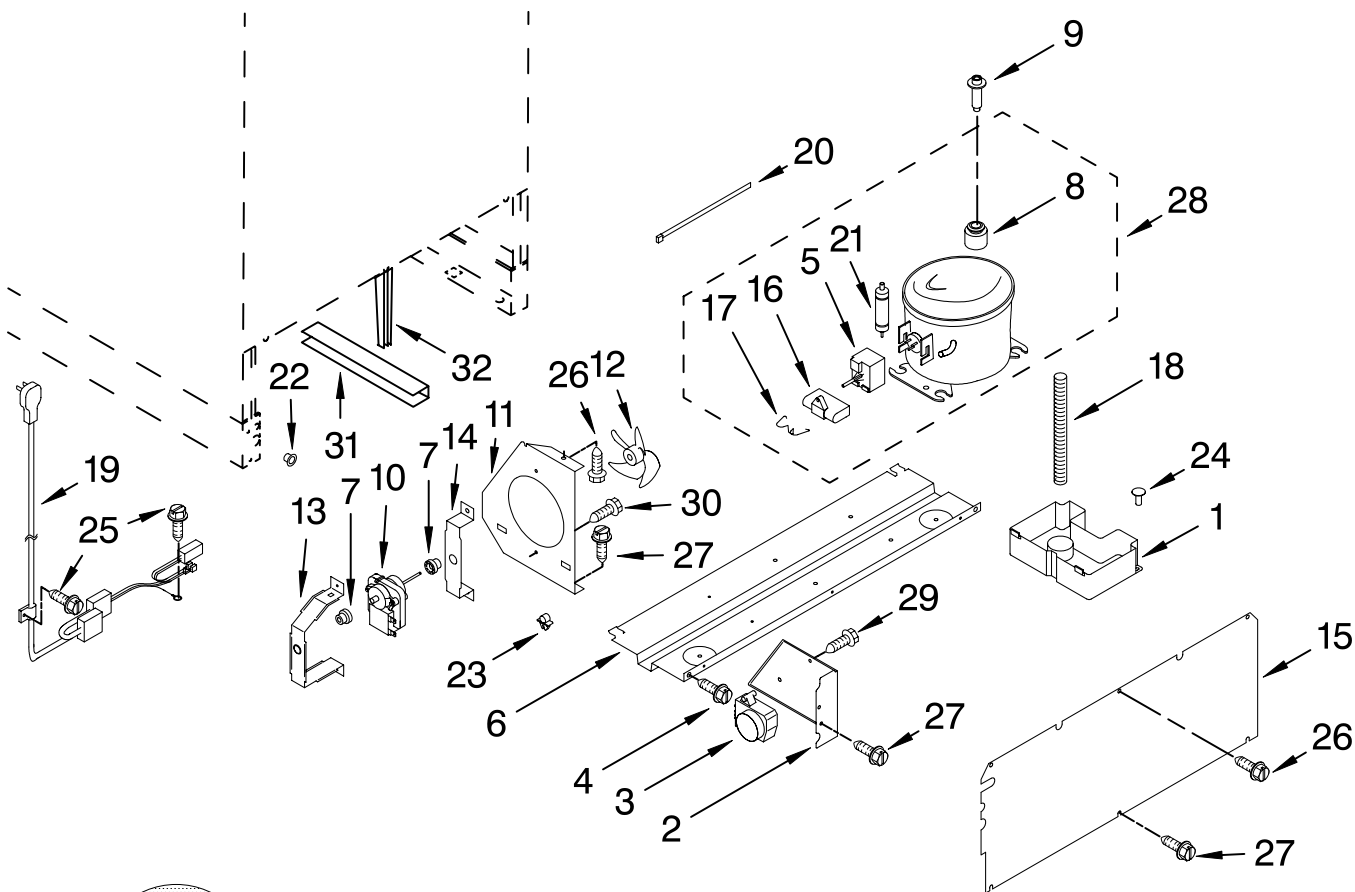

UNIT PARTS

For Models: KURS24LSBS00
(Black)

Illus. No.	Part No.	DESCRIPTION	Illus. No.	Part No.	DESCRIPTION	Illus. No.	Part No.	DESCRIPTION
1	4344772	Drain Pan	12	4344783	Fan Blade	26	4344825	Screw
2	4344773	Bracket, Defrost Timer	13	4344784	Bracket, Motor	27	4344832	Screw
3	4344774	Defrost Timer	14	4344785	Bracket, Motor	28	4344775	Compressor (Includes Items 5, 8, 16, 17 & 21)
4	4344797	Screw	15	4344786	Cover, Rear	29	4344834	Screw
5	4344776	Start Device	16	4344837	Capacitor	30	4344833	Screw
6	4344777	Mounting Plate, Compressor	17	4344836	Clip	31	4344907	Trim, Edge
7	4344778	Grommet, Fan Motor	18	4344839	Tube, Drain	32	4344908	Support, Drain
8	4344779	Grommet, Compressor	19	4344830	Power Cord	REFRIGERANT CHARGE 3.5 Ounces (R-134A)		
9	4344780	Bolt, Compressor	20	4344829	Cable Tie			
10	4344781	Fan Motor, Condenser	21	4344828	Drier			
11	4344782	Baffle, Air	22	4344838	Bushing			
			23	4344831	Clip, Bushing			
			24	4344835	Bushing			
			25	4344826	Screw			

FOR ORDERING INFORMATION REFER TO PARTS PRICE LIST