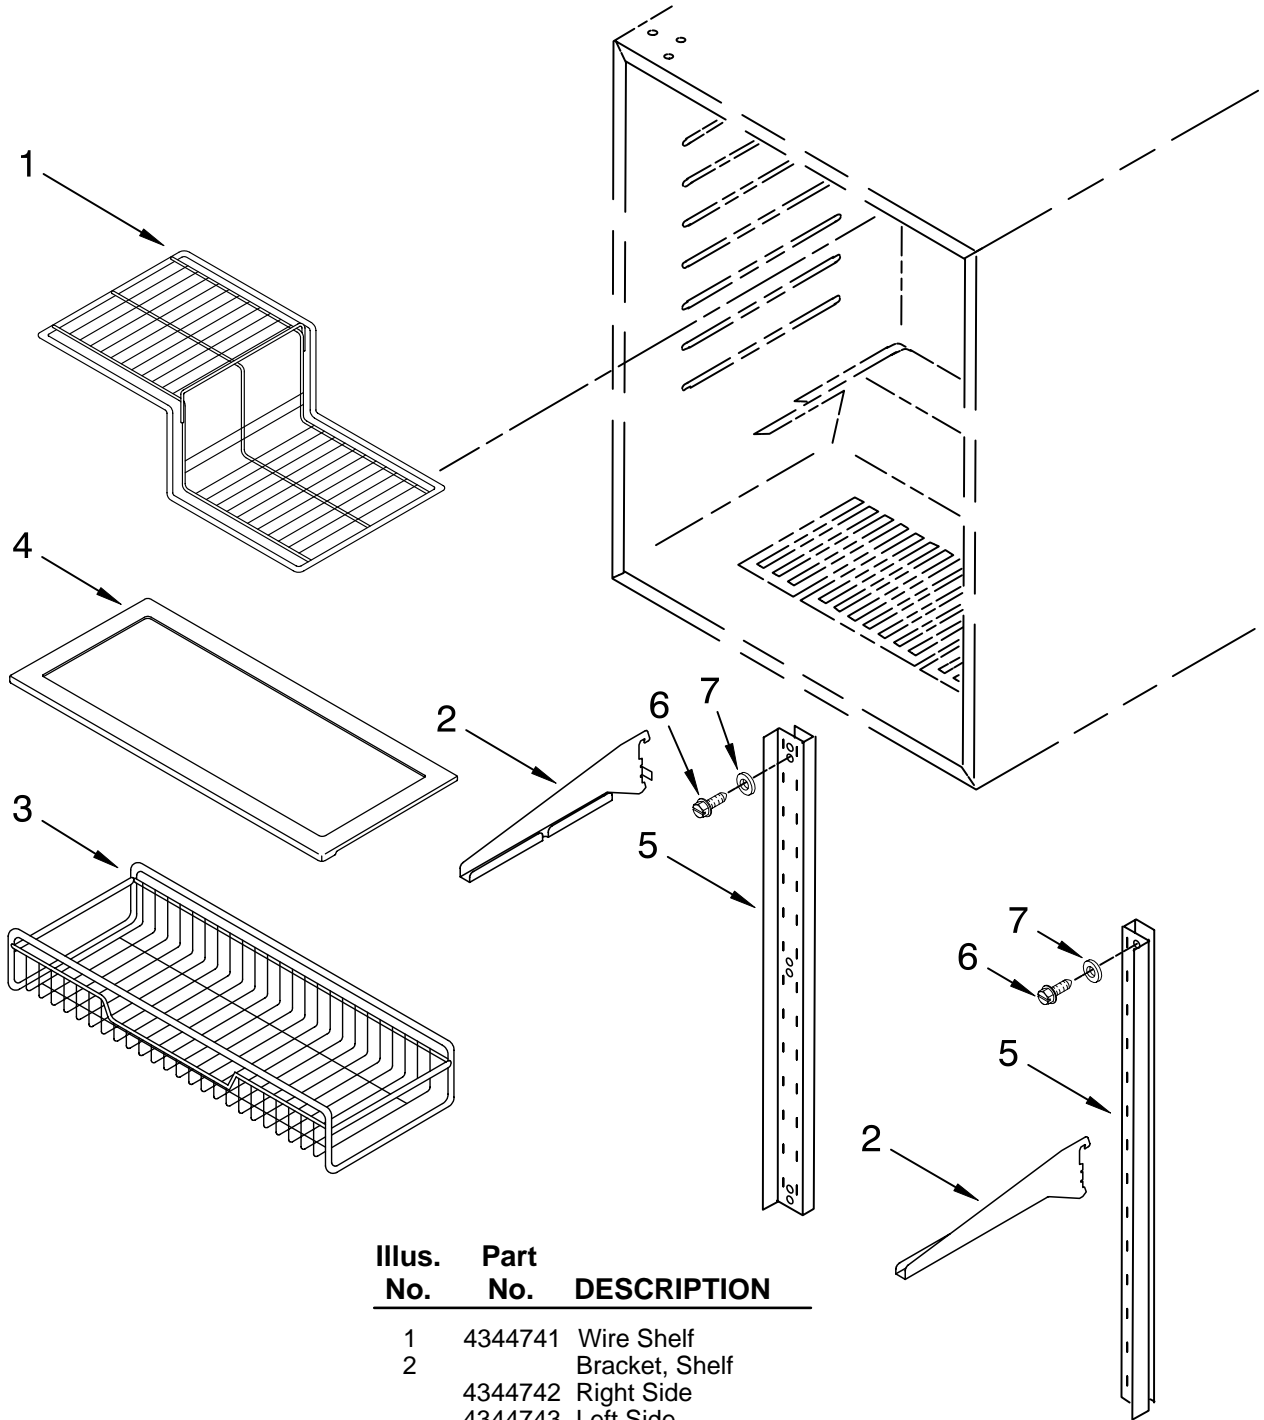

SHELF PARTS

For Models: KURS24LSBS00
(Black)

Illus. No.	Part No.	DESCRIPTION

1	4344741	Wire Shelf
2	4344742	Bracket, Shelf
	4344743	Right Side
	4344743	Left Side
3	4344744	Basket, Crisper
4	4344745	Shelf, Crisper
5	4344748	Ladder, Shelf
	4344748	Left Side
	4344749	Right Side
6	4344794	Screw
7	4344795	Washer

FOR ORDERING INFORMATION REFER TO PARTS PRICE LIST