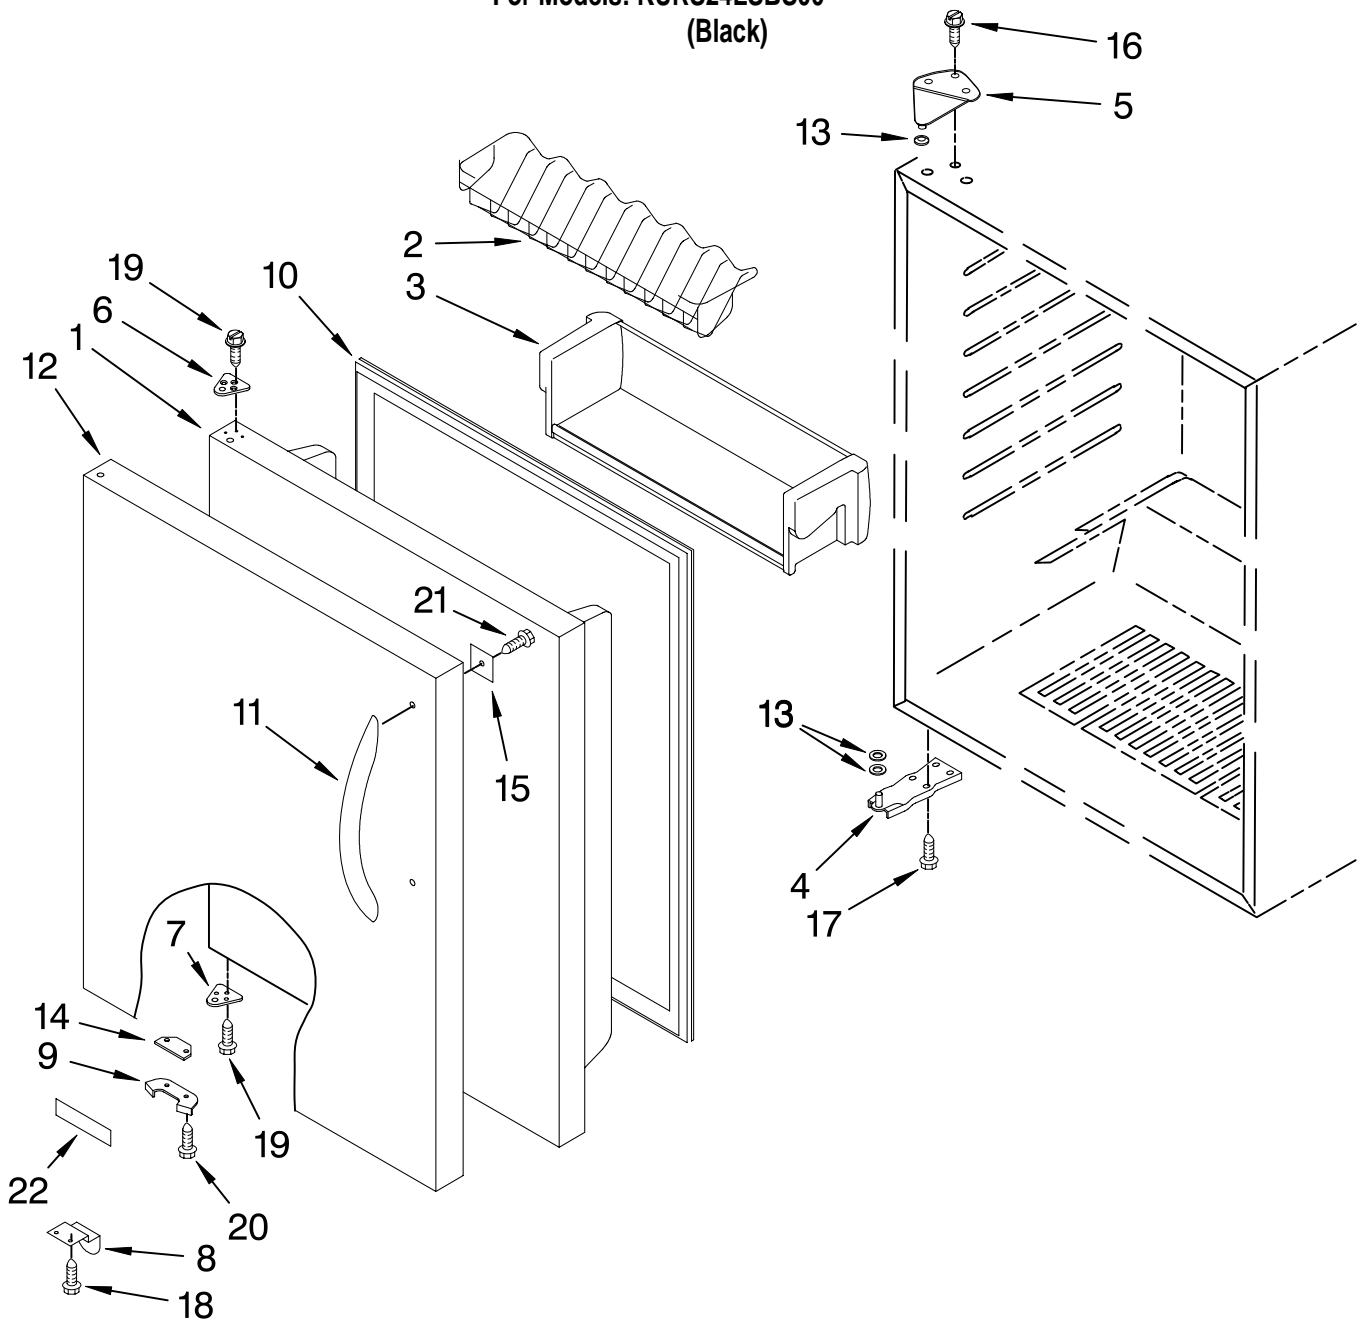

DOOR PARTS

For Models: KURS24LSBS00
(Black)

Illus. No.	Part No.	DESCRIPTION
1	4344807	Door Assembly (Includes Gasket)
2	4344751	Beverage Holder
3	4344752	Door Bin
4	4344787	Hinge, Bottom
5	4344754	Hinge, Top
6	4344755	Spacer, Top Hinge
7	4344798	Spacer, Bottom Hinge
8	4344757	Actuator, Switch
9	4344758	Door Stop
10	4344759	Door Gasket

Illus. No.	Part No.	DESCRIPTION
11	4344810	Handle, Door
12	4344812	Door Skin, Stainless Steel
13	4344760	Washer
14	4344788	Spacer, Door
15	4344809	Plate
16	4344796	Screw
17	4344906	Screw, Lower Hinge
	4344906	Quantity 1
	4344797	Quantity 3
18	4344827	Screw

Illus. No.	Part No.	DESCRIPTION
19	4344799	Screw
20	4344801	Screw
21	4344808	Screw
22	4344813	Nameplate
OPTIONAL PARTS NOT ILLUSTRATED		
	8171420	Cleaner, Stainless Steel (12 oz)

FOR ORDERING INFORMATION REFER TO PARTS PRICE LIST