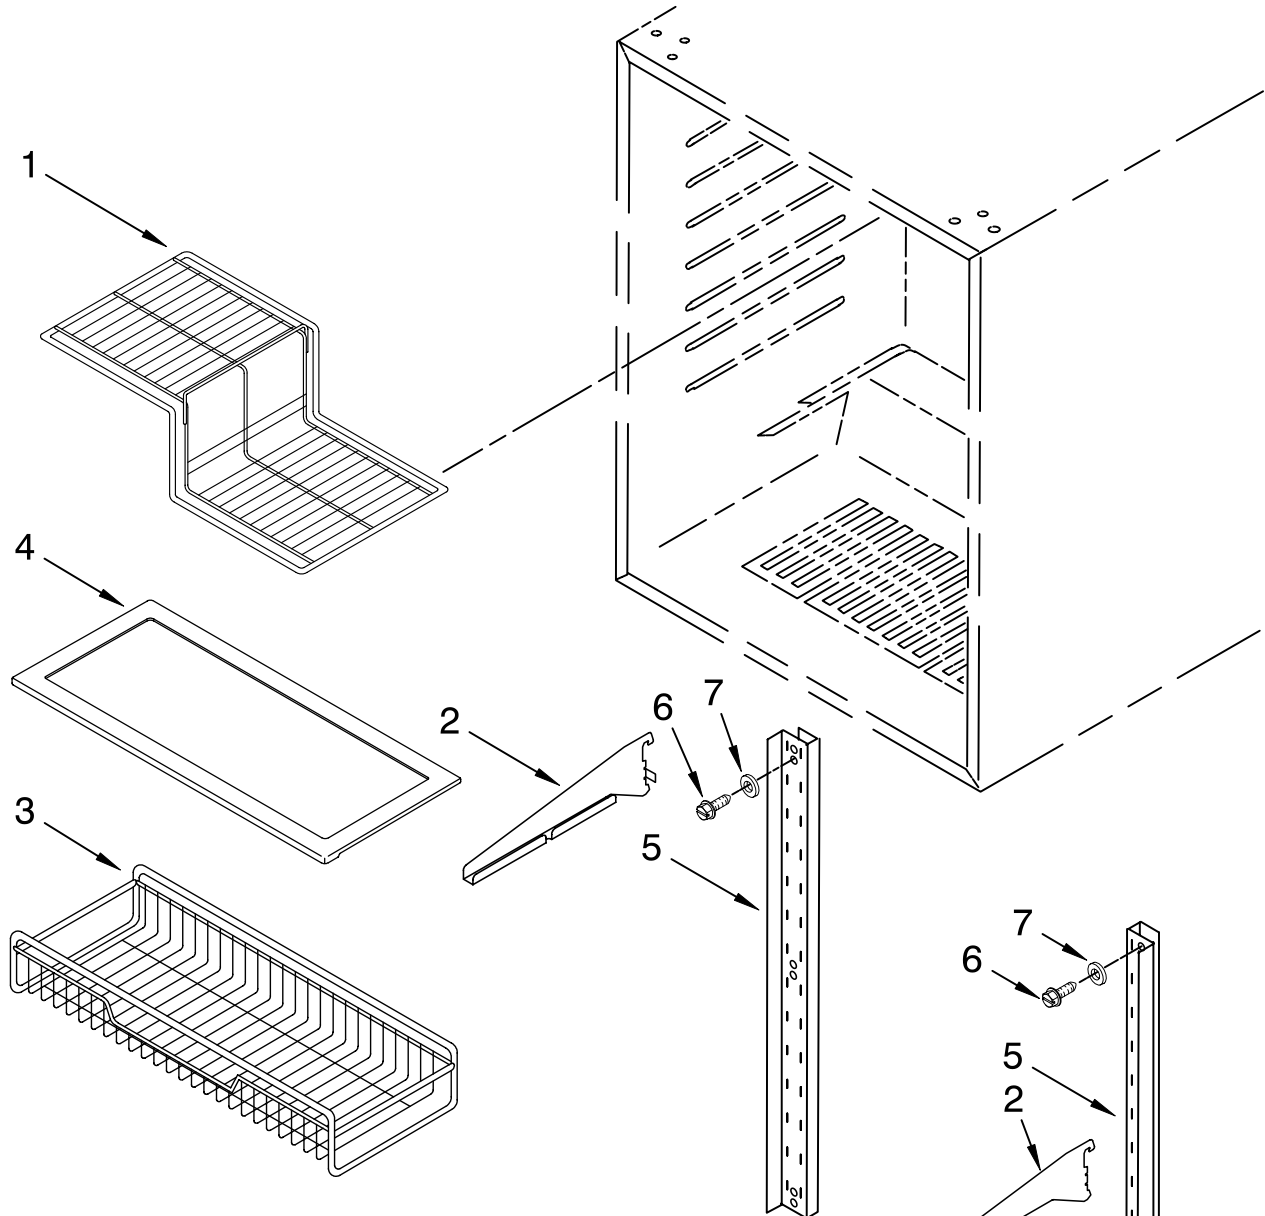

For Models: KURS24RSBS01, KURS24RSS01
(Black Cabinet) (SS Cabinet)

FOR ORDERING INFORMATION REFER TO PARTS PRICE LIST

CABINET PARTS

For Models: KURS24RSBS01, KURS24RSSH01
(Black Cabinet) (SS Cabinet)

Illus. No.	Part No.	DESCRIPTION	Illus. No.	Part No.	DESCRIPTION	Illus. No.	Part No.	DESCRIPTION
1		Literature Parts	12		Frame, Side	25	4344822	Harness, Wire
	4344903	Energy Guide		4344769	Left Side	26	4344827	Screw
	2300274	Use & Care Guide		4344770	Right Side	27	4344792	Thermal Fuse
	4344902	Wiring Diagram	13	4344771	Bracket, Grille	28	4344793	Screw
2		Cabinet (Not A Service Part)	14	4344876	Evaporator Fan Assembly	29	4344791	Screw
3	4344739	Lens, Light	15	4344766	Thermostat	30	4344783	Fan Blade
4	4344740	Bulb, Light	16	4344768	Knob, Thermostat	31	4344878	Screw
5	4344746	Heater, Defrost	17	4344767	Switch, Plunger	32	4344865	Evaporator Fan Motor
6	4344747	Heat Shield	18	4344826	Screw	33	4344877	Harness, Wire
7	4344761	Grille	19	4344797	Screw	34	4344832	Screw, Ground
8	4344762	Plate, Bottom	20	4344819	Clip, Grille	35	4344778	Grommet, Fan Motor
9	4344763	Foot, Leveling	21	4344825	Screw	36	4344899	Bracket, Motor
10	4344764	Brace, Support	22	4344823	Seal	37		Evaporator (Not Serviced)
11	4344765	Control Box	23		Frame, Support			
				4344821	Right			
				4344820	Left			
			24	4344824	Clip, Harness			

FOR ORDERING INFORMATION REFER TO PARTS PRICE LIST

SHELF PARTS

For Models: KURS24RSBS01, KURS24RSSH01
(Black Cabinet) (SS Cabinet)

Illus. No.	Part No.	DESCRIPTION
1	4344741	Wire Shelf
2	4344742	Bracket, Shelf Right Side
	4344743	Left Side
3	4344744	Basket, Crisper
4	4344745	Shelf, Crisper
5	4344748	Ladder, Shelf Left Side
	4344749	Right Side
6	4344794	Screw
7	4344795	Washer
8	W10162986	Screw-W/Washer