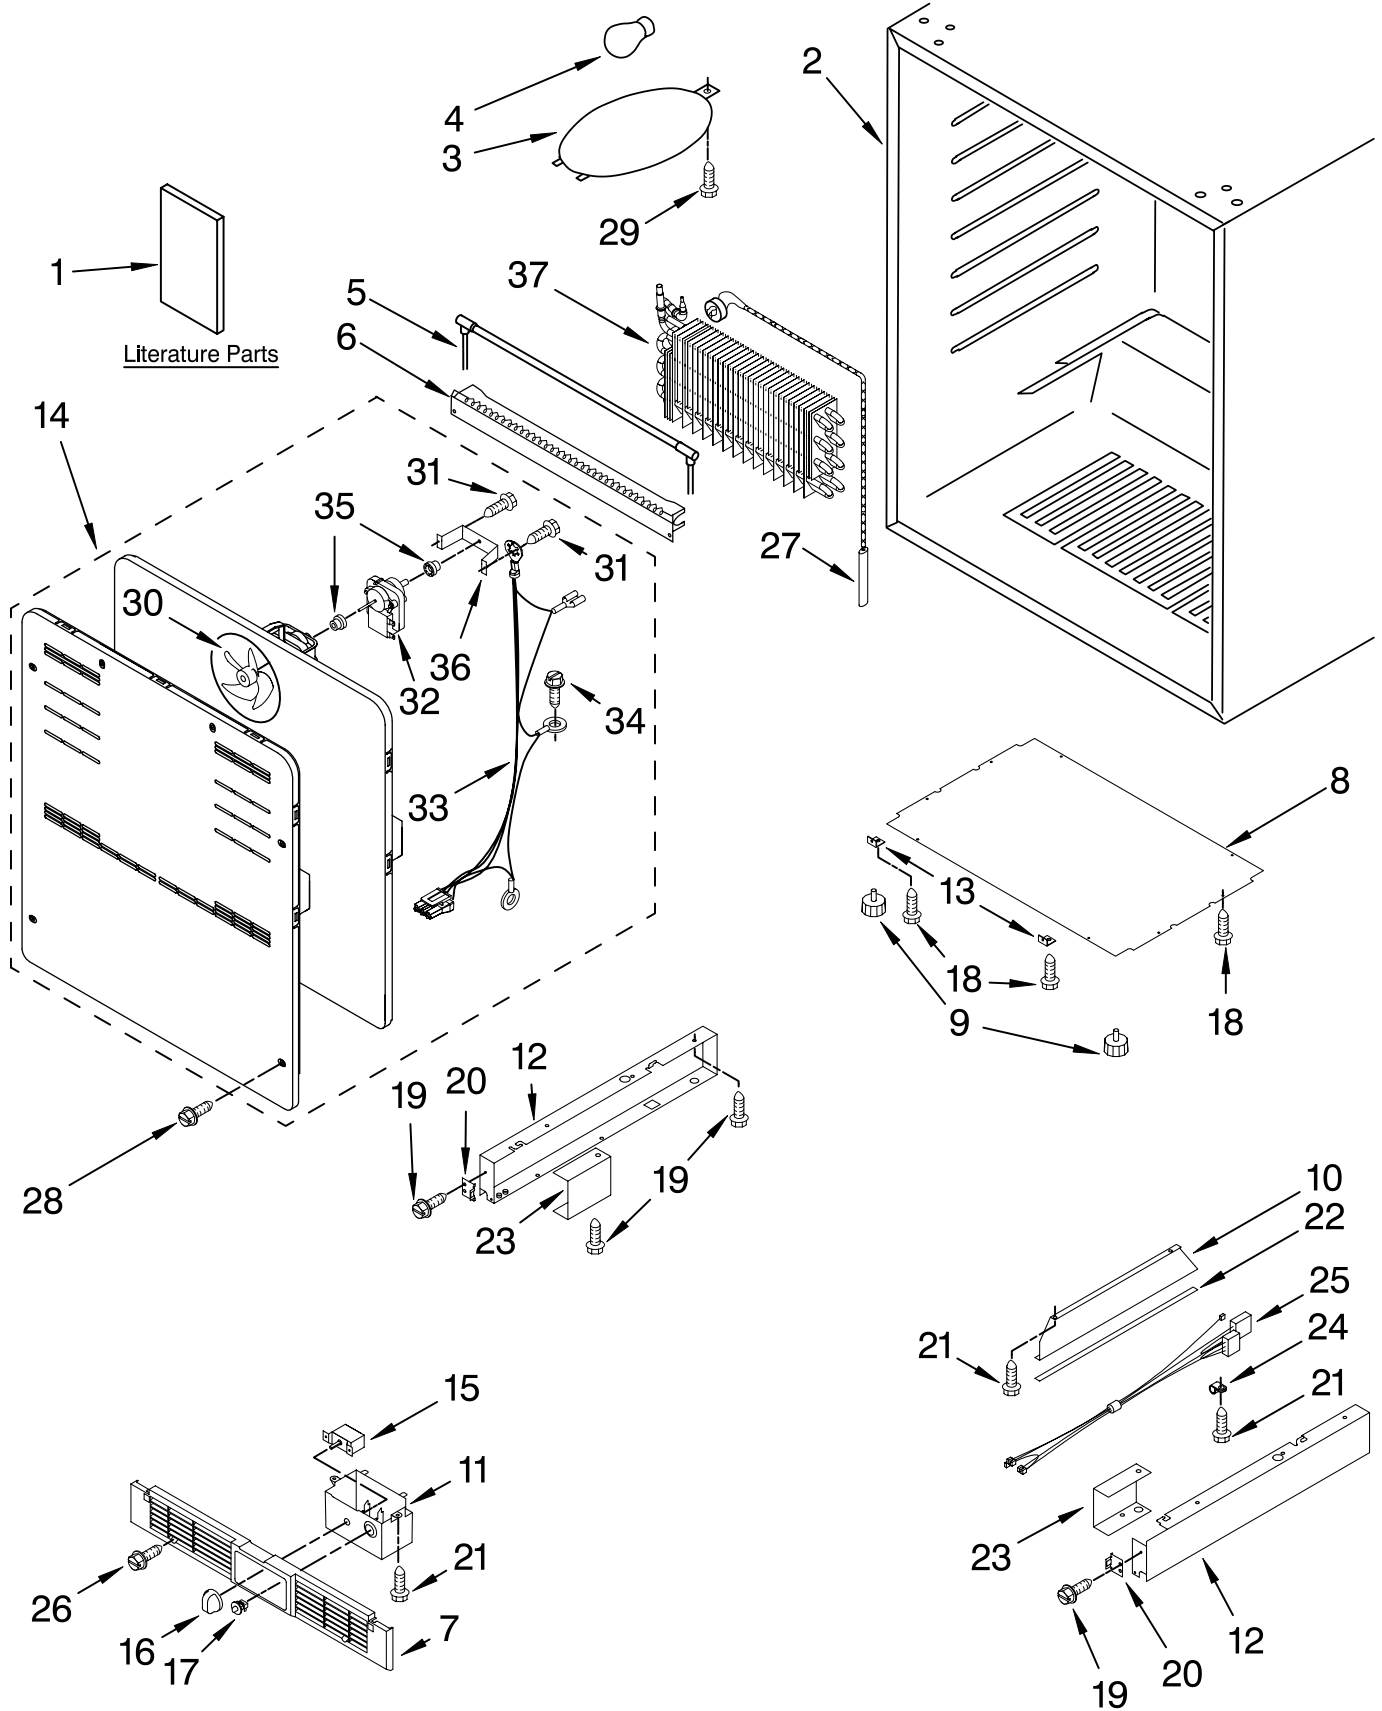

For Models: KURS24RSBS01, KURS24RSS01
(Black Cabinet) (SS Cabinet)

FOR ORDERING INFORMATION REFER TO PARTS PRICE LIST

CABINET PARTS

For Models: KURS24RSBS01, KURS24RSSH01
(Black Cabinet) (SS Cabinet)

Illus. No.	Part No.	DESCRIPTION	Illus. No.	Part No.	DESCRIPTION	Illus. No.	Part No.	DESCRIPTION
1		Literature Parts	12		Frame, Side	25	4344822	Harness, Wire
	4344903	Energy Guide		4344769	Left Side	26	4344827	Screw
	2300274	Use & Care Guide		4344770	Right Side	27	4344792	Thermal Fuse
	4344902	Wiring Diagram	13	4344771	Bracket, Grille	28	4344793	Screw
2		Cabinet (Not A Service Part)	14	4344876	Evaporator Fan Assembly	29	4344791	Screw
3	4344739	Lens, Light	15	4344766	Thermostat	30	4344783	Fan Blade
4	4344740	Bulb, Light	16	4344768	Knob, Thermostat	31	4344878	Screw
5	4344746	Heater, Defrost	17	4344767	Switch, Plunger	32	4344865	Evaporator Fan Motor
6	4344747	Heat Shield	18	4344826	Screw	33	4344877	Harness, Wire
7	4344761	Grille	19	4344797	Screw	34	4344832	Screw, Ground
8	4344762	Plate, Bottom	20	4344819	Clip, Grille	35	4344778	Grommet, Fan Motor
9	4344763	Foot, Leveling	21	4344825	Screw	36	4344899	Bracket, Motor
10	4344764	Brace, Support	22	4344823	Seal	37		Evaporator (Not Serviced)
11	4344765	Control Box	23		Frame, Support			
				4344821	Right			
				4344820	Left			
			24	4344824	Clip, Harness			

FOR ORDERING INFORMATION REFER TO PARTS PRICE LIST

SHELF PARTS

For Models: KURS24RSBS01, KURS24RSSH01
(Black Cabinet) (SS Cabinet)

Illus. No.	Part No.	DESCRIPTION
1	4344741	Wire Shelf
2	4344742	Bracket, Shelf Right Side
	4344743	Left Side
3	4344744	Basket, Crisper
4	4344745	Shelf, Crisper
5	4344748	Ladder, Shelf Left Side
	4344749	Right Side
6	4344794	Screw
7	4344795	Washer
8	W10162986	Screw-W/Washer

Illus. No.	Part No.	DESCRIPTION
21	4344808	Screw
22	4344813	Nameplate
23	W10162992	Washer/Bottom
24	W10163191	Gasket-Push Plate
OPTIONAL PARTS NOT ILLUSTRATED		
	8171420	Cleaner, Stainless Steel (12 oz)