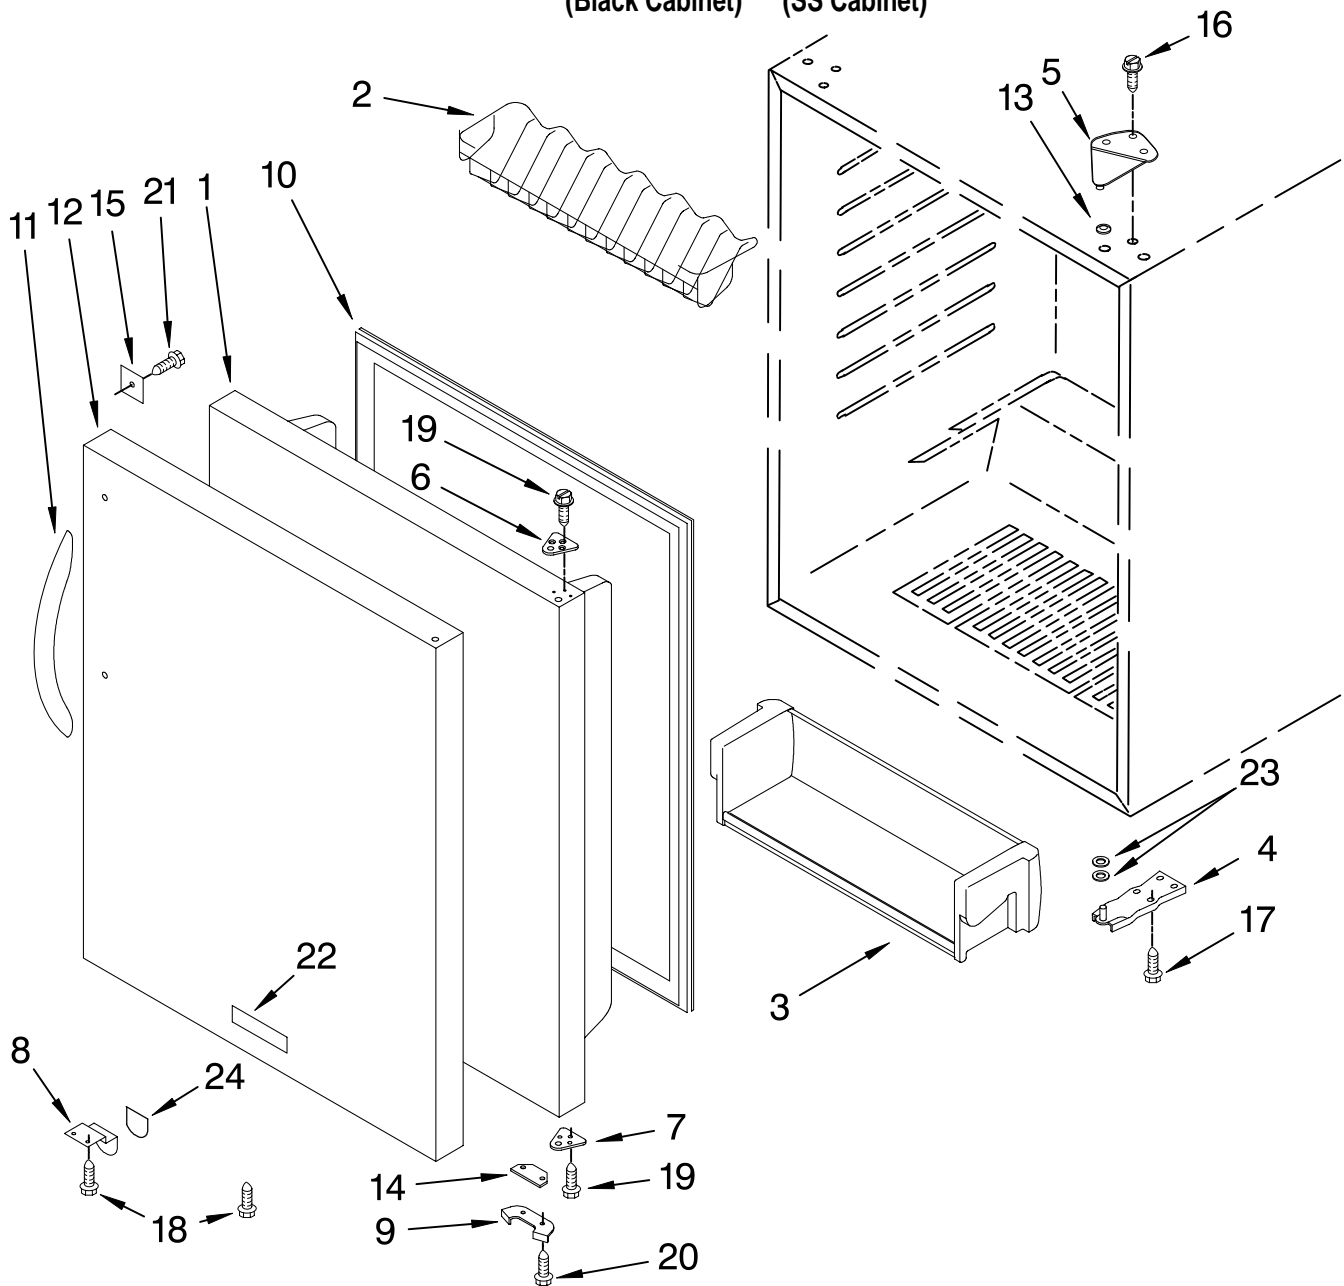

FOR ORDERING INFORMATION REFER TO PARTS PRICE LIST

SHELF PARTS

For Models: KURS24RSBS01, KURS24RSSH01
(Black Cabinet) (SS Cabinet)

Illus. No.	Part No.	DESCRIPTION
1	4344741	Wire Shelf
2	4344742	Bracket, Shelf Right Side
	4344743	Left Side
3	4344744	Basket, Crisper
4	4344745	Shelf, Crisper
5	4344748	Ladder, Shelf Left Side
	4344749	Right Side
6	4344794	Screw
7	4344795	Washer
8	W10162986	Screw-W/Washer

FOR ORDERING INFORMATION REFER TO PARTS PRICE LIST

DOOR PARTS

For Models: KURS24RSBS01, KURS24RSSH01
(Black Cabinet) (SS Cabinet)

Illus. No.	Part No.	DESCRIPTION
1	4344750	Door Assembly (Includes Gasket)
2	4344751	Beverage Holder
3	4344752	Door Bin
4	4344753	Hinge, Bottom
5	4344754	Hinge, Top
6	4344755	Spacer, Top Hinge
7	4344756	Spacer, Bottom Hinge
8	4344757	Actuator, Switch
9	4344758	Door Stop
10	4344759	Door Gasket
11	4344810	Handle, Door