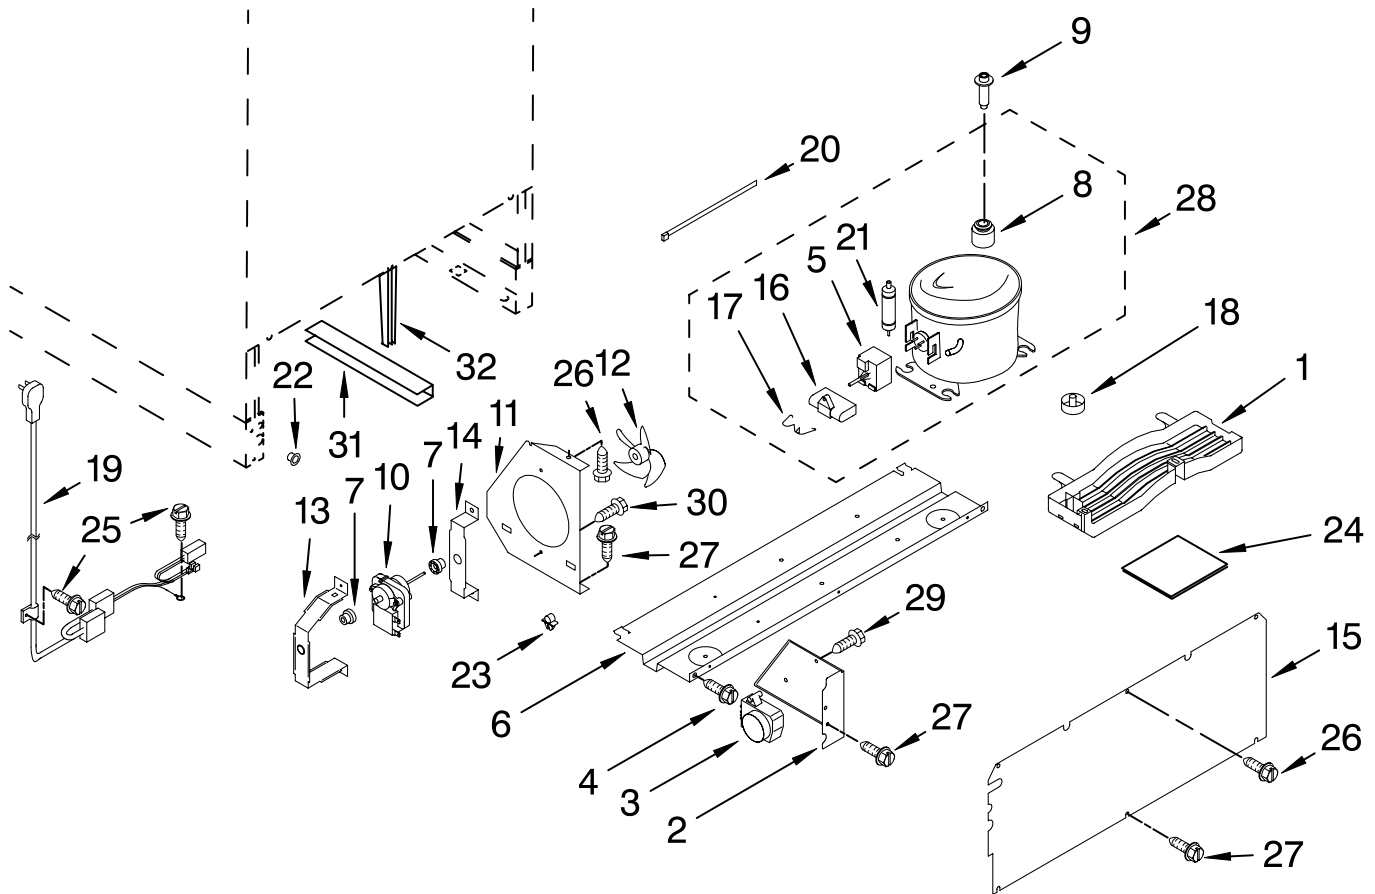

UNIT PARTS

For Models: KURS24RSBS01, KURS24RSSH01
(Black Cabinet) (SS Cabinet)

Illus. No.	Part No.	DESCRIPTION
1	W10163193	Drain Pan
2	4344773	Bracket, Defrost Timer
3	4344774	Defrost Timer
4	4344797	Screw
5	4344776	Start Device
6	W10175971	Mounting Plate, Compressor
7	4344778	Grommet, Fan Motor
8	4344779	Grommet, Compressor
9	4344780	Bolt, Compressor
10	4344781	Fan Motor, Condenser
11	4344782	Baffle, Air

Illus. No.	Part No.	DESCRIPTION
12	4344783	Fan Blade
13	4344784	Bracket, Motor
14	4344785	Bracket, Motor
15	4344786	Cover, Rear
16	4344837	Capacitor
17	4344836	Clip
18	W10163276	Trap, Drain
19	4344830	Power Cord
20	4344829	Cable Tie
21	W10163273	Drier
22	4344838	Bushing
23	4344831	Clip, Bushing
24	W10163274	Pad-Rubber
25	4344826	Screw
26	4344825	Screw

Illus. No.	Part No.	DESCRIPTION
27	4344832	Screw
28	4344775	Compressor (Includes Items 5, 8, 16, 17 & 21)
29	4344834	Screw
30	4344833	Screw
31	4344907	Trim, Edge
32	4344908	Support, Drain

REFRIGERANT CHARGE

3.5 Ounces
(R-134A)

FOR ORDERING INFORMATION REFER TO PARTS PRICE LIST