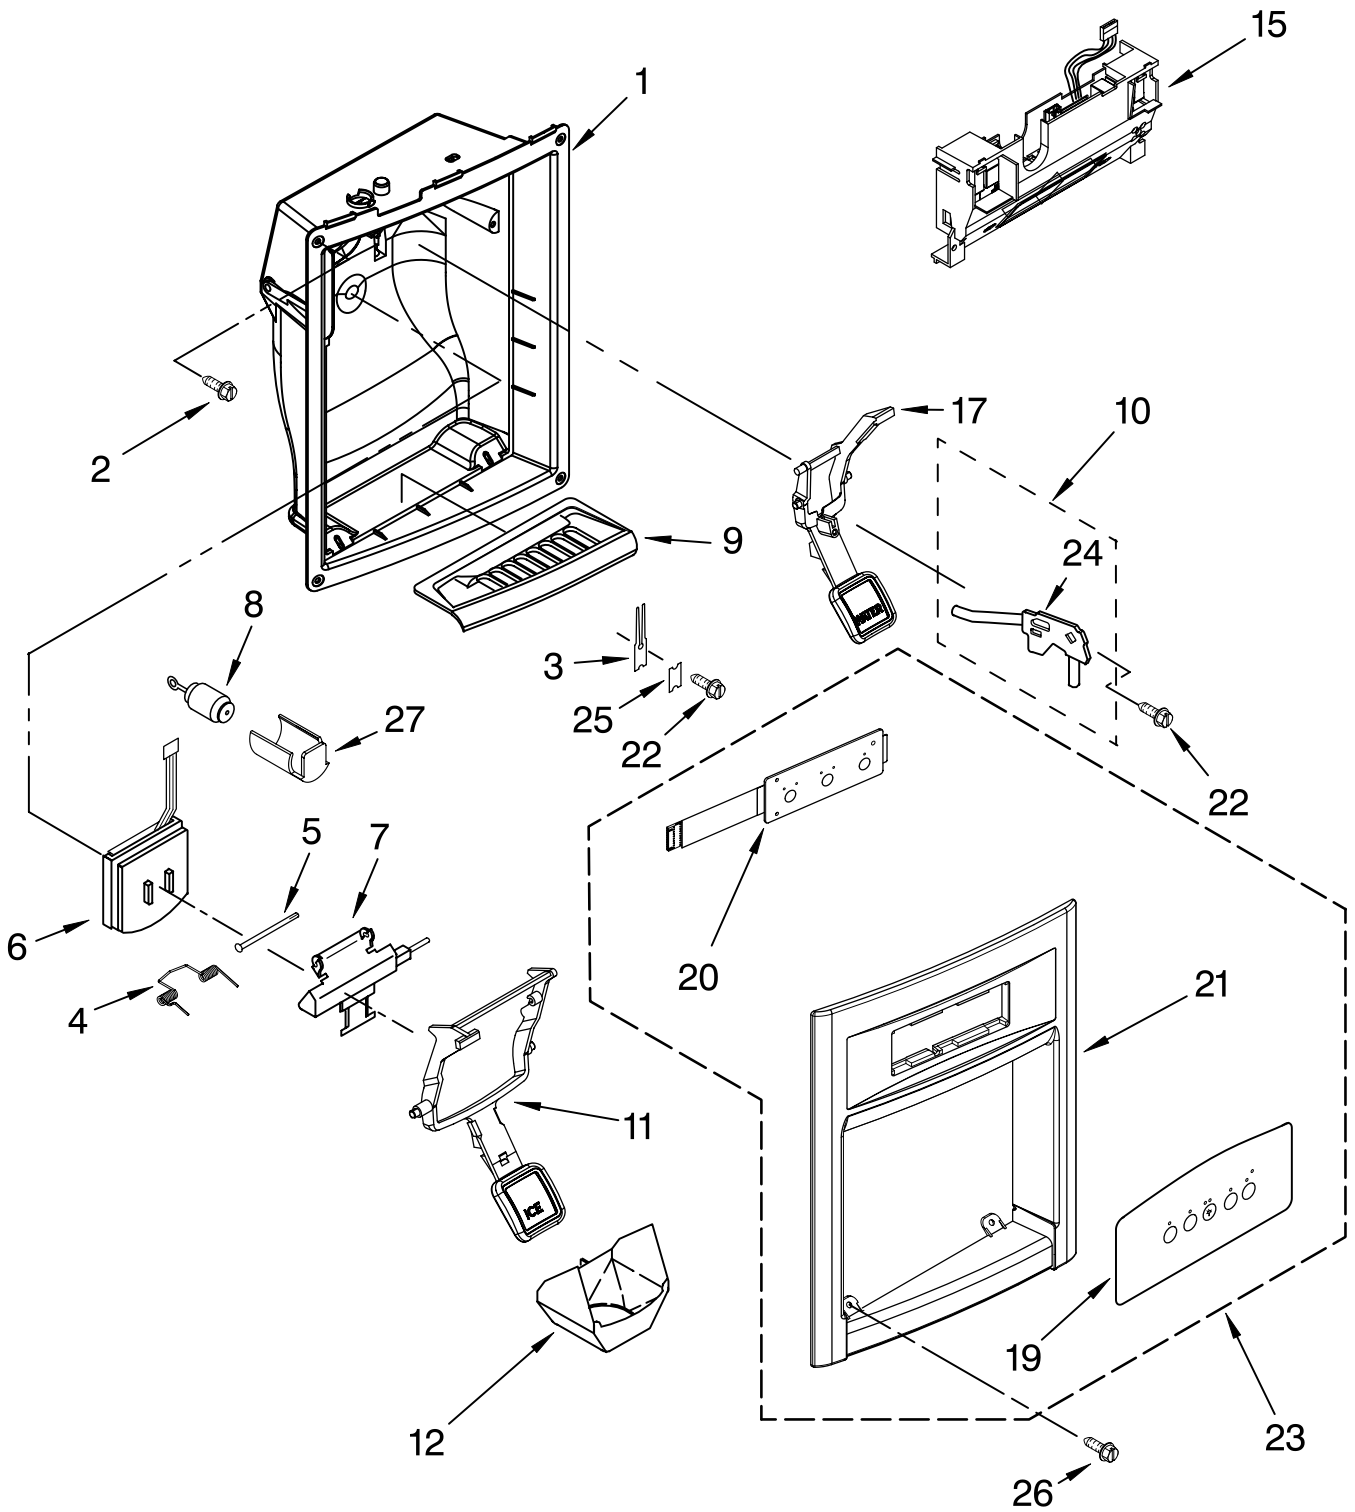

DISPENSER FRONT PARTS

For Models: KSRA25CNWH01, KSRA25CNBT01, KSRA25CNBL01, KSRA25CNSS01, KSRA25CNBU01, KSRA25CNLK01
(White) (Biscuit) (Black) (Stainless Steel) (Cobalt Blue) (Lake Blue)

FOR ORDERING INFORMATION REFER TO PARTS PRICE LIST

DISPENSER FRONT PARTS

For Models: KSRA25CNWH01, KSRA25CNBT01, KSRA25CNBL01, KSRA25CNSS01, KSRA25CNBU01, KSRA25CNLK01
(White) (Biscuit) (Black) (Stainless Steel) (Cobalt Blue) (Lake Blue)

Illus. No.	Part No.	DESCRIPTION	Illus. No.	Part No.	DESCRIPTION	Illus. No.	Part No.	DESCRIPTION
1		Housing, Dispenser (Not Serviced)	11		Lever, Ice Dispenser	20		LED Display with Auto Night Light (Not Available Order #23)
2	489000	Screw		2259396W	White (Cody Grey Pad)			
3	2194719	Retainer, Levers		2259396T	Biscuit (Biscuit Pad)	21		Front Cover, Housing (Not Available, Order #23)
4	2180209	Spring, Torsion		2259396SB	Black (Black Pad)			
5	2196195	Pin	12	2180224	Guide, Ice	22	489000	Screw
6	2180353	Door, Ice	15	2252163	Bracket, Control	23		Front Cover Assembly (Includes Items 19, 20 & 21)
7	2304355	Door Mechanism Assembly	17		Lever, Water Dispenser			
8	2205686	Mechanism Delay		2259395W	White (Cody Grey Pad)		2252084W	White
9		Grille, Overflow		2259395T	Biscuit (Biscuit Pad)		2252084T	Biscuit
	2207007W	White		2259395SB	Black (Black Pad)		2252084B	Black
	2207007T	Biscuit			Overlay, Front Cover (Not Available, Order #23)		2252084ES	European Silver
	2207007B	Black	19			24	2304673	Bracket, Dispenser
	2207007ES	European Silver				25	2195051	Strain Relief
10	2304317	Water Fitting Assembly (Includes Water Tube)				26	3400065	Screw (2)
						27	2252127	Sleeve, Mechanism

FOR ORDERING INFORMATION REFER TO PARTS PRICE LIST