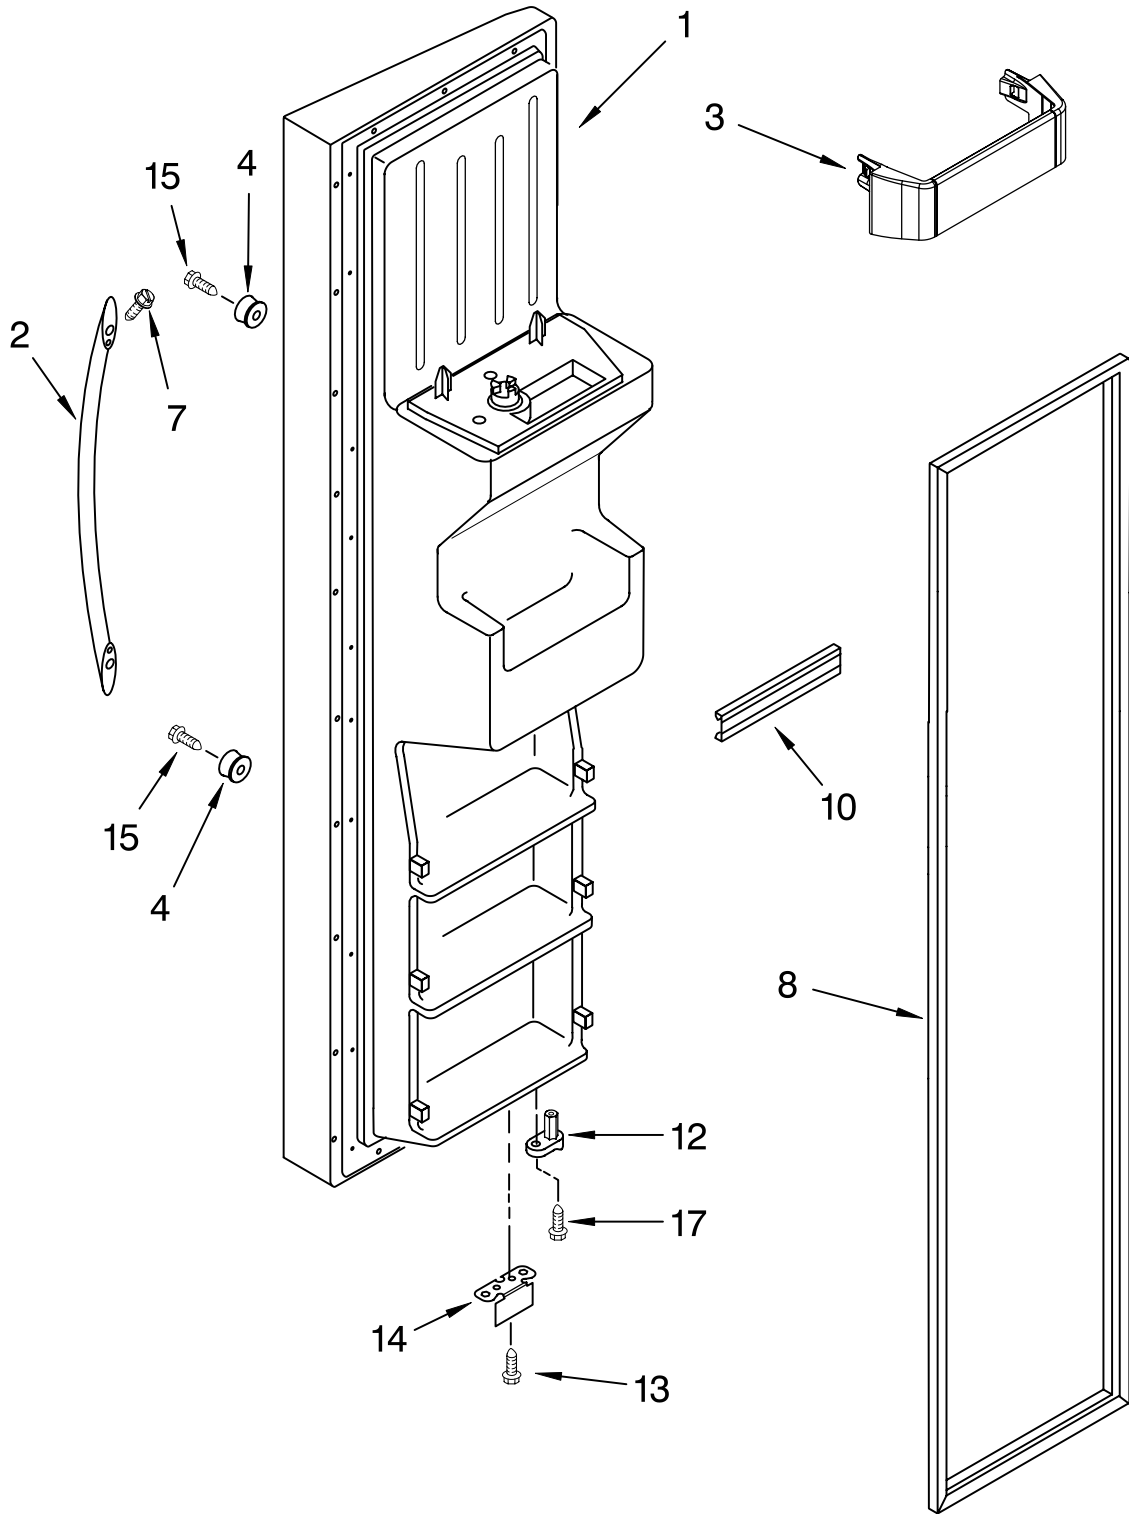

FREEZER DOOR PARTS

For Models: KSRA25CNWH01, KSRA25CNBT01, KSRA25CNBL01, KSRA25CNSS01, KSRA25CNBU01, KSRA25CNLK01
(White) (Biscuit) (Black) (Stainless Steel) (Cobalt Blue) (Lake Blue)

FOR ORDERING INFORMATION REFER TO PARTS PRICE LIST