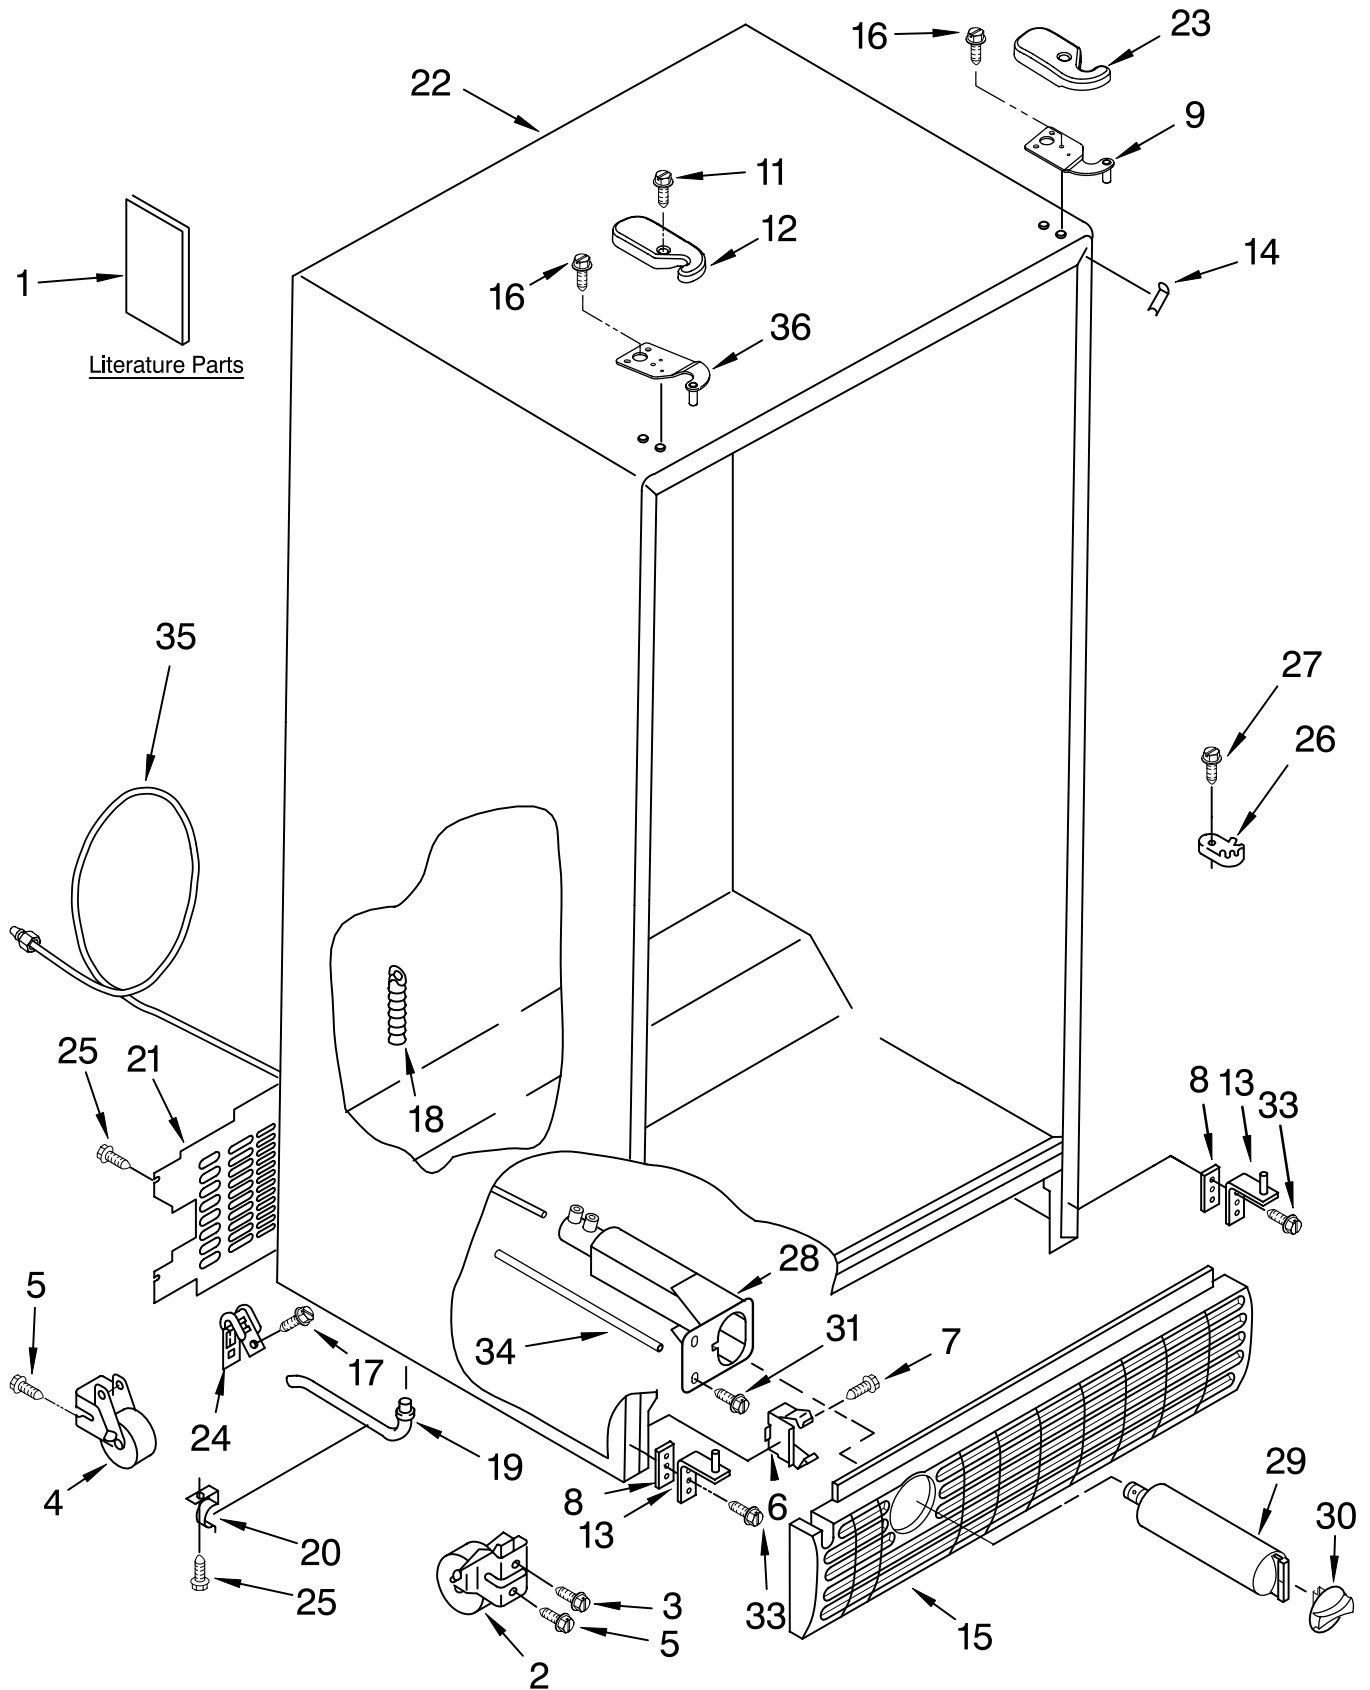

For Models: KSRA25CNWH01, KSRA25CNBT01, KSRA25CNBL01, KSRA25CNSS01, KSRA25CNBU01, KSRA25CNLK01
(White) (Biscuit) (Black) (Stainless Steel) (Cobalt Blue) (Lake Blue)

FOR ORDERING INFORMATION REFER TO PARTS PRICE LIST