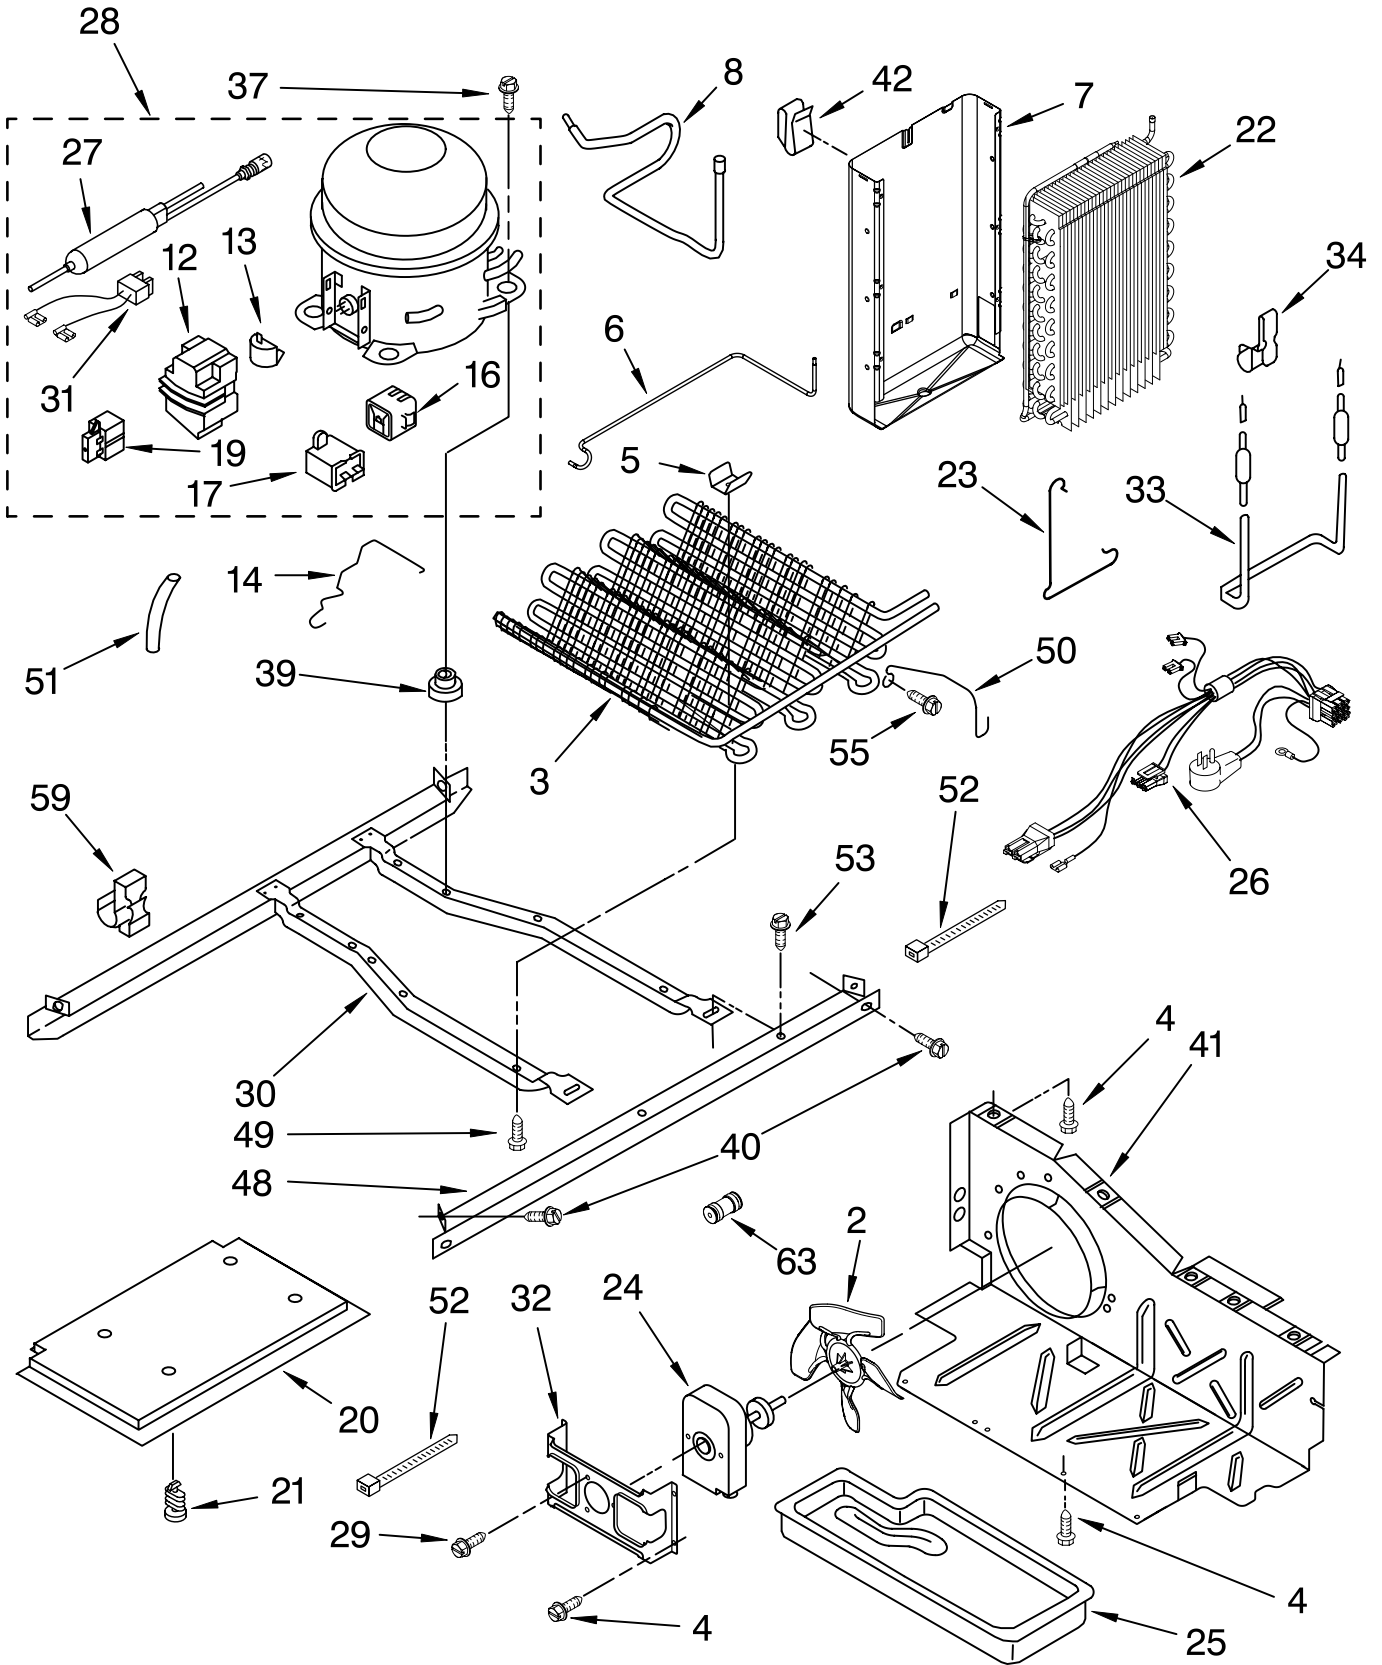

UNIT PARTS

For Models: KSRA25CNWH01, KSRA25CNBT01, KSRA25CNBL01, KSRA25CNSS01, KSRA25CNBU01, KSRA25CNLK01
(White) (Biscuit) (Black) (Stainless Steel) (Cobalt Blue) (Lake Blue)

FOR ORDERING INFORMATION REFER TO PARTS PRICE LIST

UNIT PARTS

For Models: **KSRA25CNWH01**, **KSRA25CNBT01**, **KSRA25CNBL01**, **KSRA25CNSS01**, **KSRA25CNBU01**, **KSRA25CNLK01**
(White) (Biscuit) (Black) (Stainless Steel) (Cobalt Blue) (Lake Blue)

Illus. No.	Part No.	DESCRIPTION
2	2225834	Fan, Blade
3	2223953	Condenser Assembly
4	489464	Screw
5	2216914	Clip, Condenser
6	2261599	Tube, Condenser to Heat Loop
7	2304289	Heat Shield And Drain Pan
8	2205765	Tube Suction
12	4387731	Cover (Service Compressor Only)
13	2154697	Overload (Service Compressor Only)
14	2255199	Clip, Retaining
16	2255198	Start-Device, Combination (Start Relay and Overload) for Production Compressor Only
17	999532	Capacitor Production
	1118576	Service
19	2183454	Relay (Service Only)
20	2206281	Unit Cover, Bottom
21	489396	Clip
22	2188823	Evaporator
23	2161324	Clip
24	2188727	Motor, Fan
25	1105523	Tray, Evaporator
26	2187510	Harness, Unit

Illus. No.	Part No.	DESCRIPTION
27		Drier Production
	2199167	
	4387019	Service
28	2255197	Compressor (Includes Items 12, 13, 17, 19, 27, 31 & 39) (Also Order 876765 Tube Kit)
29	8533993	Screw
30	2157397	Unit Mounting Frame
31	4387765	Wire, Capacitor (Service Only)
32	2181929	Bracket, Fan Motor
33	2188175	Heater, Defrost
34	2304287	Clip, Heater
37	489373	Screw
39	1100826	Grommet (4) Production
	4387558	Service
40	489340	Screw
41	2196202	Air Baffle
42	2155547	Clip, Heat
48	2305374	Unit Mounting Rail
49	8281232	Screw
50	2186495	Guard, Fan
51	2161302	Sleeve
52	2172840	Wire Tie
53	489427	Screw

Illus. No.	Part No.	DESCRIPTION
55	489478	Screw
59	2208280	Clip, Wire & Tube
63	2209709	Connector, Water Tube

Following Parts Not Illustrated and Optional Parts Not Included

978025	Valve, Access (1/4")
978026	Valve, Access (5/16")
978027	Valve, Access (3/8")
978028	Valve, Access (1/2")
978029	Valve, Access (5/8")
978030	Valve, Access (3/4")
876764	Valve, Access (3/16")

REFRIGERANT CHARGE

5.00 oz.
(R-134A)

FOR ORDERING INFORMATION REFER TO PARTS PRICE LIST