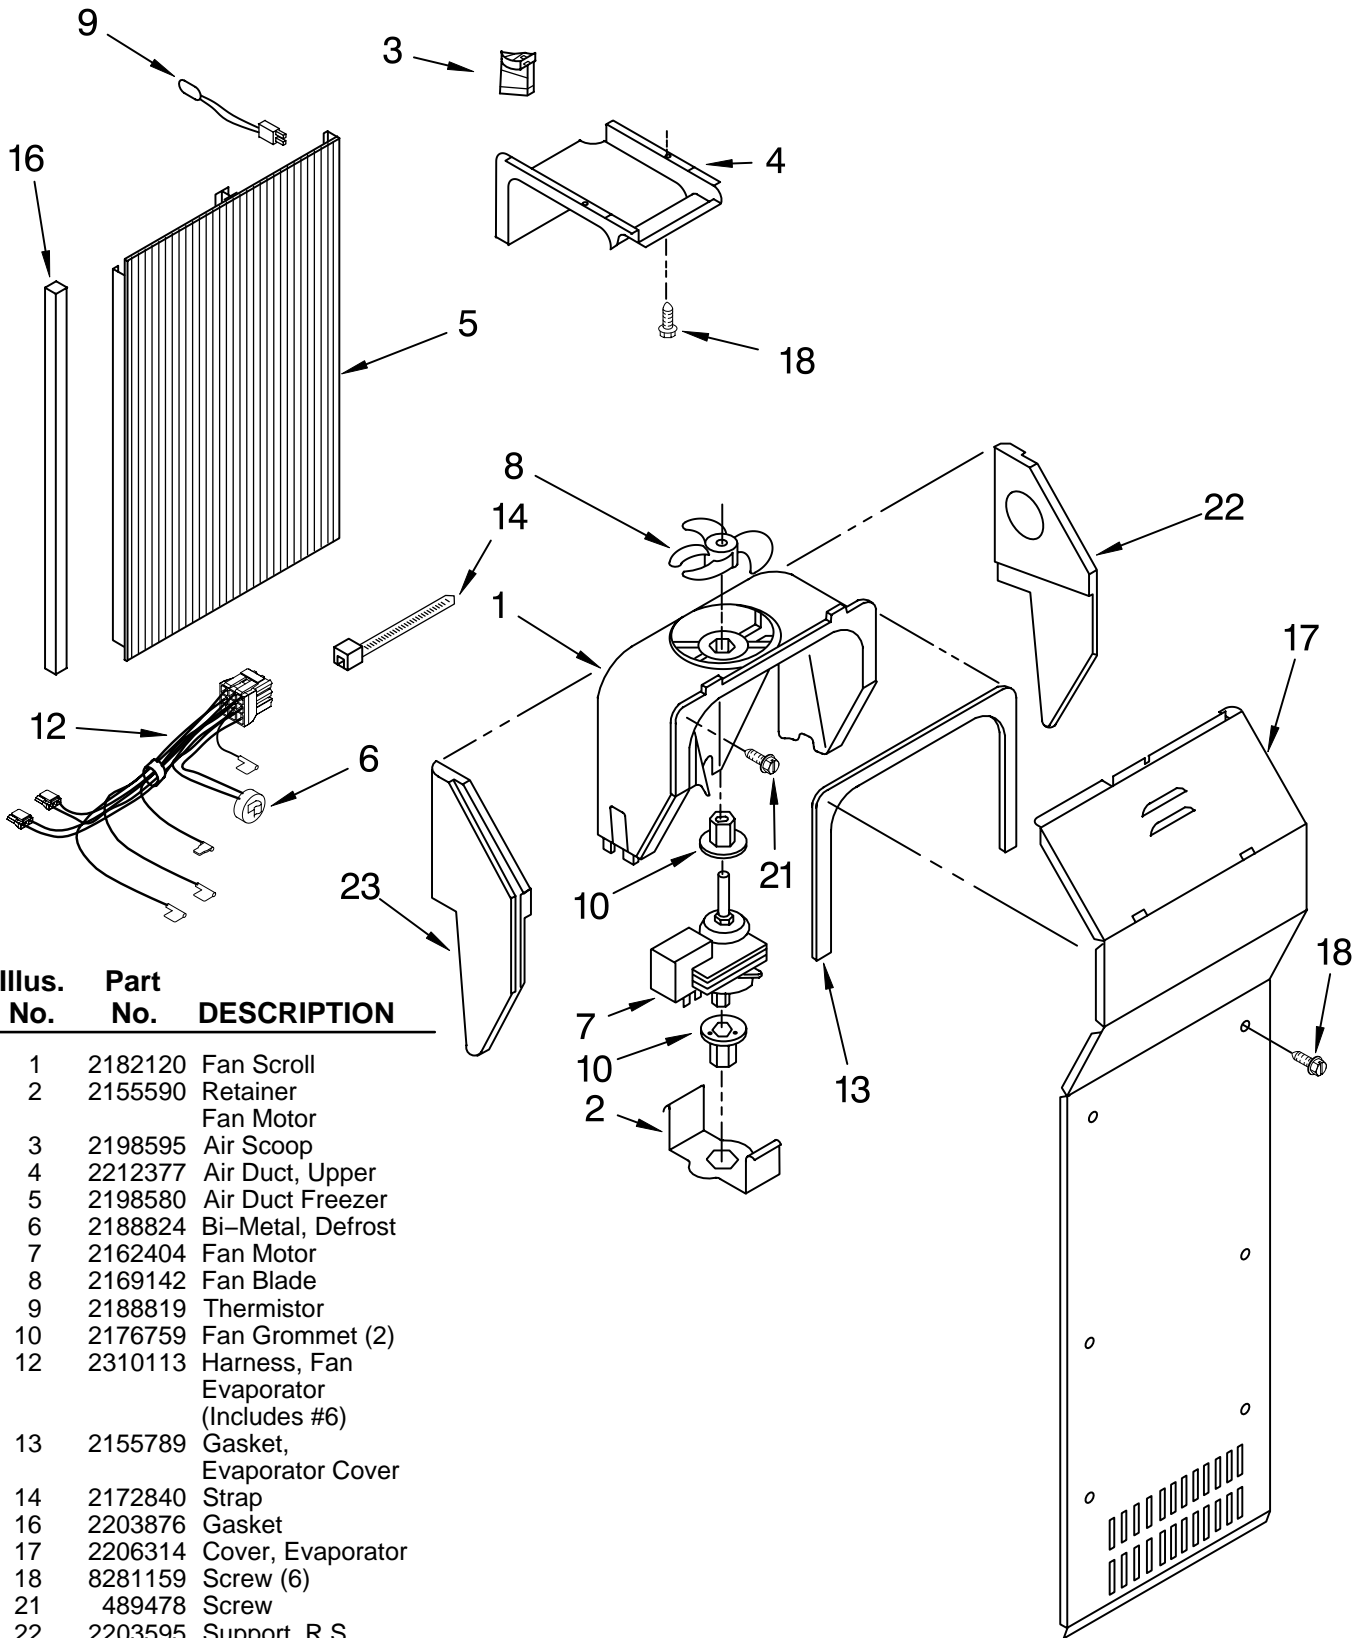

AIR FLOW PARTS

For Models: KSRA25CNWH01, KSRA25CNBT01, KSRA25CNBL01, KSRA25CNSS01, KSRA25CNBU01, KSRA25CNLK01
(White) (Biscuit) (Black) (Stainless Steel) (Cobalt Blue) (Lake Blue)

Illus. No.	Part No.	DESCRIPTION
1	2182120	Fan Scroll
2	2155590	Retainer Fan Motor
3	2198595	Air Scoop
4	2212377	Air Duct, Upper
5	2198580	Air Duct Freezer
6	2188824	Bi-Metal, Defrost
7	2162404	Fan Motor
8	2169142	Fan Blade
9	2188819	Thermistor
10	2176759	Fan Grommet (2)
12	2310113	Harness, Fan
13	2155789	Evaporator (Includes #6) Gasket, Evaporator Cover
14	2172840	Strap
16	2203876	Gasket
17	2206314	Cover, Evaporator
18	8281159	Screw (6)
21	489478	Screw
22	2203595	Support, R.S.
23	2203596	Support, L.S.

FOR ORDERING INFORMATION REFER TO PARTS PRICE LIST