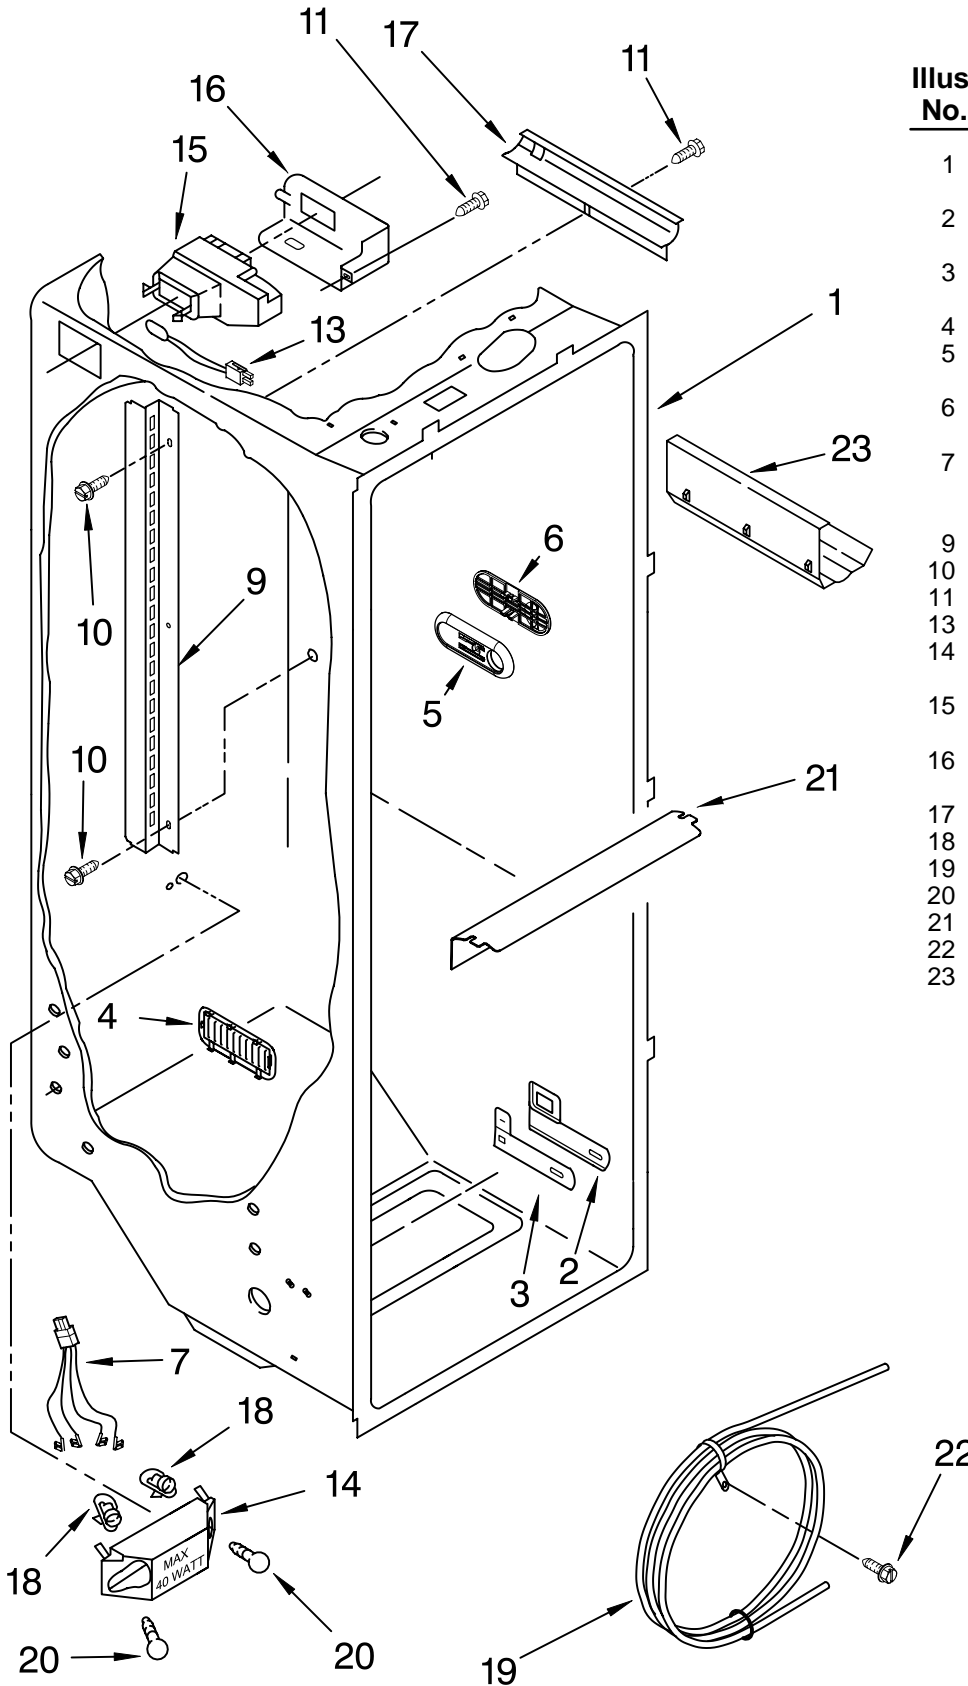

REFRIGERATOR LINER PARTS

For Models: KSRA25CNWH01, KSRA25CNBT01, KSRA25CNBL01, KSRA25CNSS01, KSRA25CNBU01, KSRA25CNLK01
(White) (Biscuit) (Black) (Stainless Steel) (Cobalt Blue) (Lake Blue)

Illus. No.	Part No.	DESCRIPTION
1		Liner (Not A Serviceable Part)
2	2255612	Escutcheon, Meat Pan Control
3	2301339	Slide Meat Pan Control
4	2257741	Louver
5	2301234	Housing, Door Control
6	2301235	Slide, Door Control
7	2256037	Wire Harness, Dual Crisper Lights
9	2206273	Shelf Ladder
10	489478	Screw
11	486298	Screw (2)
13	2188819	Thermistor
14	2256035	Bracket, Dual Crisper Lights
15	2216112	Air Diffuser Assembly
16	2212240	Air Diffuser Cover
17	2150331	Cover, Wiring
18	2162085	Socket
19	2217199	Reservoir
20	2255743	Light Bulb
21	2209769	Light Lens
22	488280	Screw
23	2179404	Rack, Wine & Egg

FOR ORDERING INFORMATION REFER TO PARTS PRICE LIST