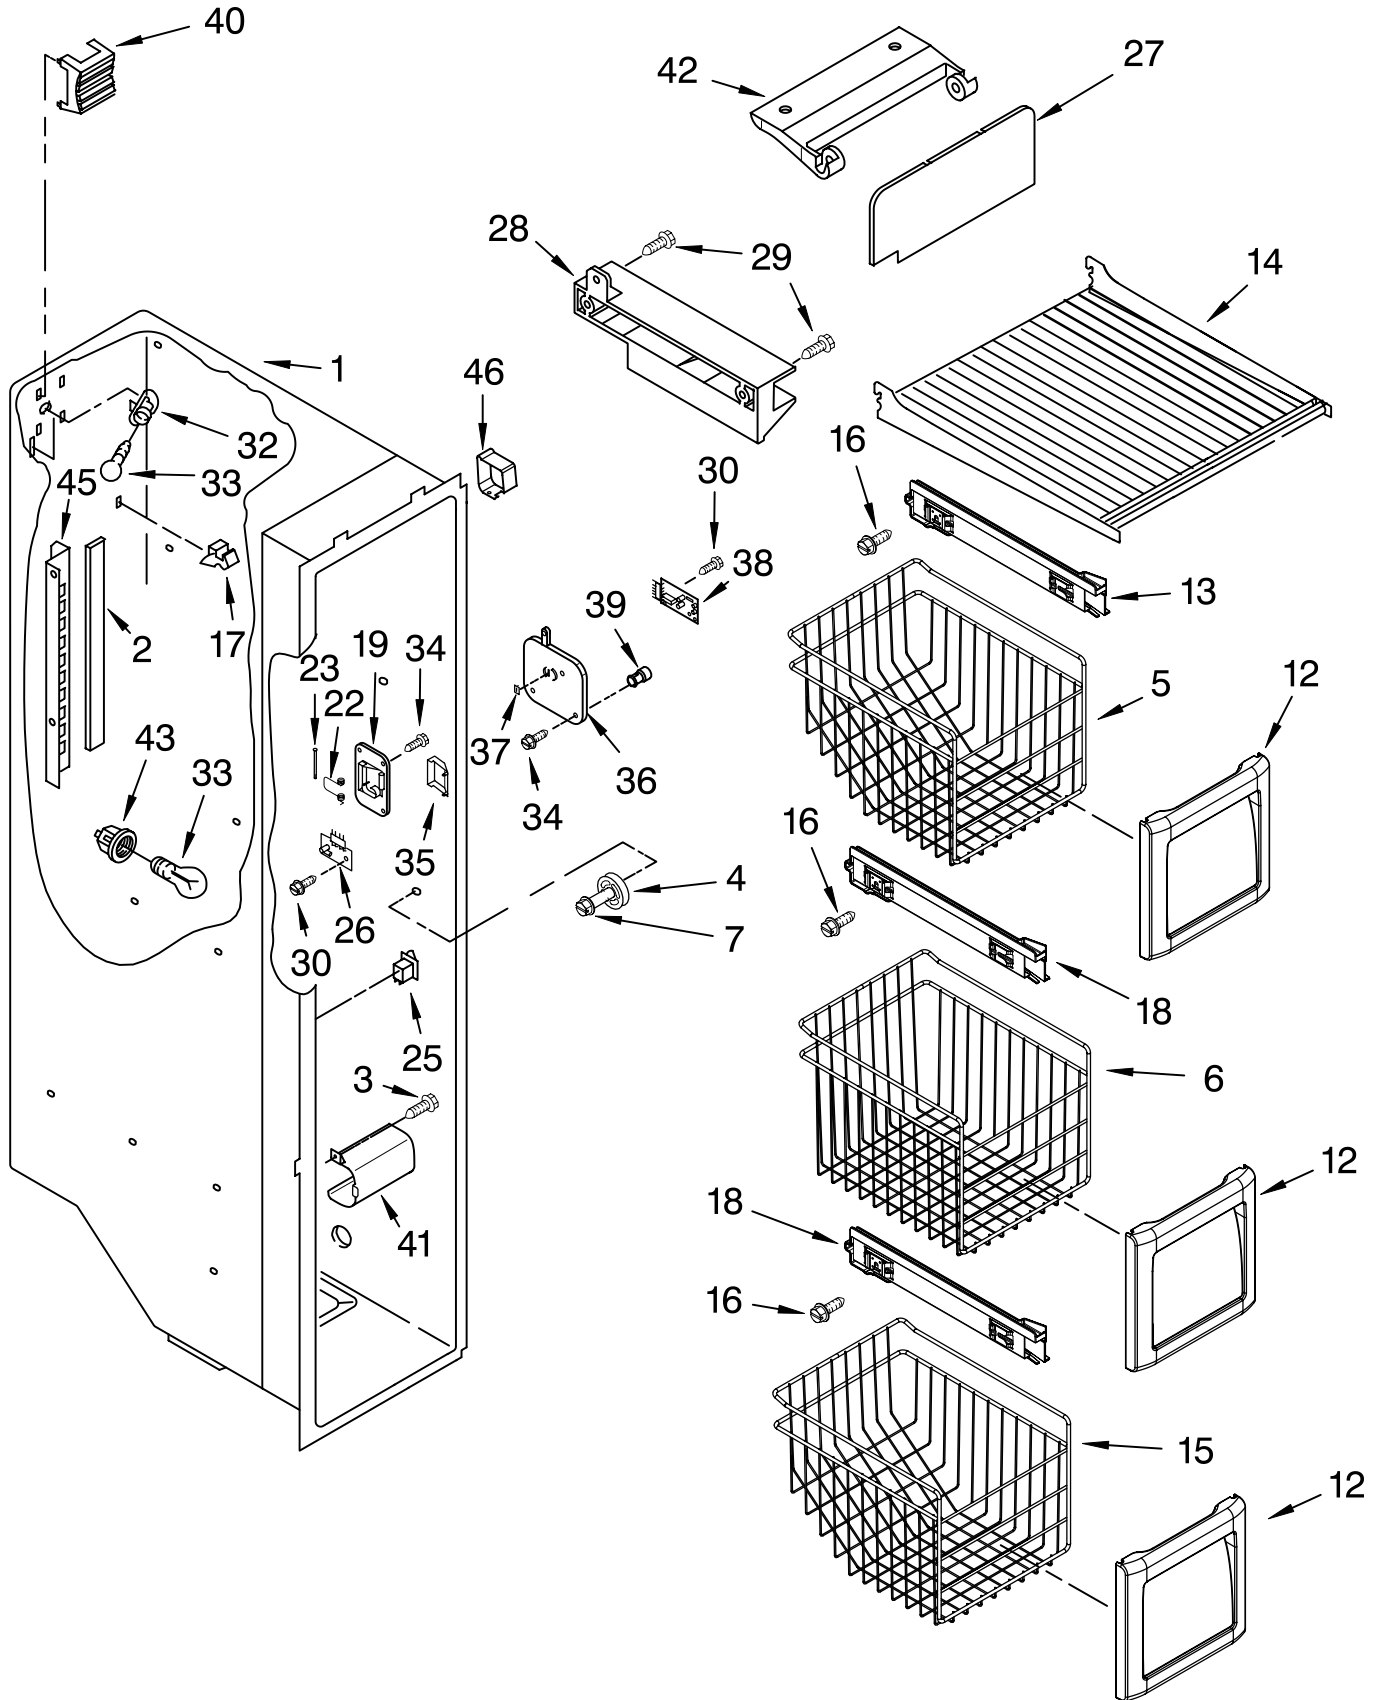

FREEZER LINER PARTS

For Models: KSRA25CNWH01, KSRA25CNBT01, KSRA25CNBL01, KSRA25CNSS01, KSRA25CNBU01, KSRA25CNLK01

(White)

(Biscuit)

(Black)

(Stainless Steel)

(Cobalt Blue)

(Lake Blue)

FOR ORDERING INFORMATION REFER TO PARTS PRICE LIST

FREEZER LINER PARTS

For Models: KSRA25CNWH01, KSRA25CNBT01, KSRA25CNBL01, KSRA25CNSS01, KSRA25CNBU01, KSRA25CNLK01
(White) (Biscuit) (Black) (Stainless Steel) (Cobalt Blue) (Lake Blue)

Illus. No.	Part No.	DESCRIPTION
1		Liner (Not A Seviceable Part)
2	2198697	Gasket
3	3400893	Screw
4	2196483	Stud Assembly
5	2301138	Basket, Top
6	2301139	Basket, Deep
7	8281158	Screw
12	2301134K	Front, Assembly Basket
13		Glide Assy, Basket Top
	2301540	Right Side
	2301541	Left Side
14	2205837K	Shelf (2)
15	2301140	Basket, Sloped
16	8534064	Screw (12)
17	842534	Clip, Air Duct (2)
18		Glide Assy, Basket Middle/Bottom
	2301542	Right Side
	2301543	Left Side
19	2198587	Cover, Emitter
22	2198635	Spring
23	2198634	Pin
25	1115373	Switch, Rocker Arm
26	2220398	P.C. Board Emitter
27	2255590	Cover, Ice Maker
28	2212321	Slide, Ice Maker Mounting
29	489478	Screw
30	489214	Screw
32	2162085	Light Socket
33	2255743	Light Bulb
34	8281185	Screw
35	2198633	Flipper
36	2255561	Cover, Receiver
37	2301340	Slide, Ice Maker Shut Off
38	2255114	P.C. Board, Receiver
39	2198643	Lens
40	2198589	Light Shield
41	2212340	Light Lens
42	2198641	Bracket, Ice Maker Cover
43	2155597	Socket, Light
45		Ladder
	2198609	Left Side
	2198610	Right Side
46	2219878	Shield, Wiring

FOR ORDERING INFORMATION REFER TO PARTS PRICE LIST