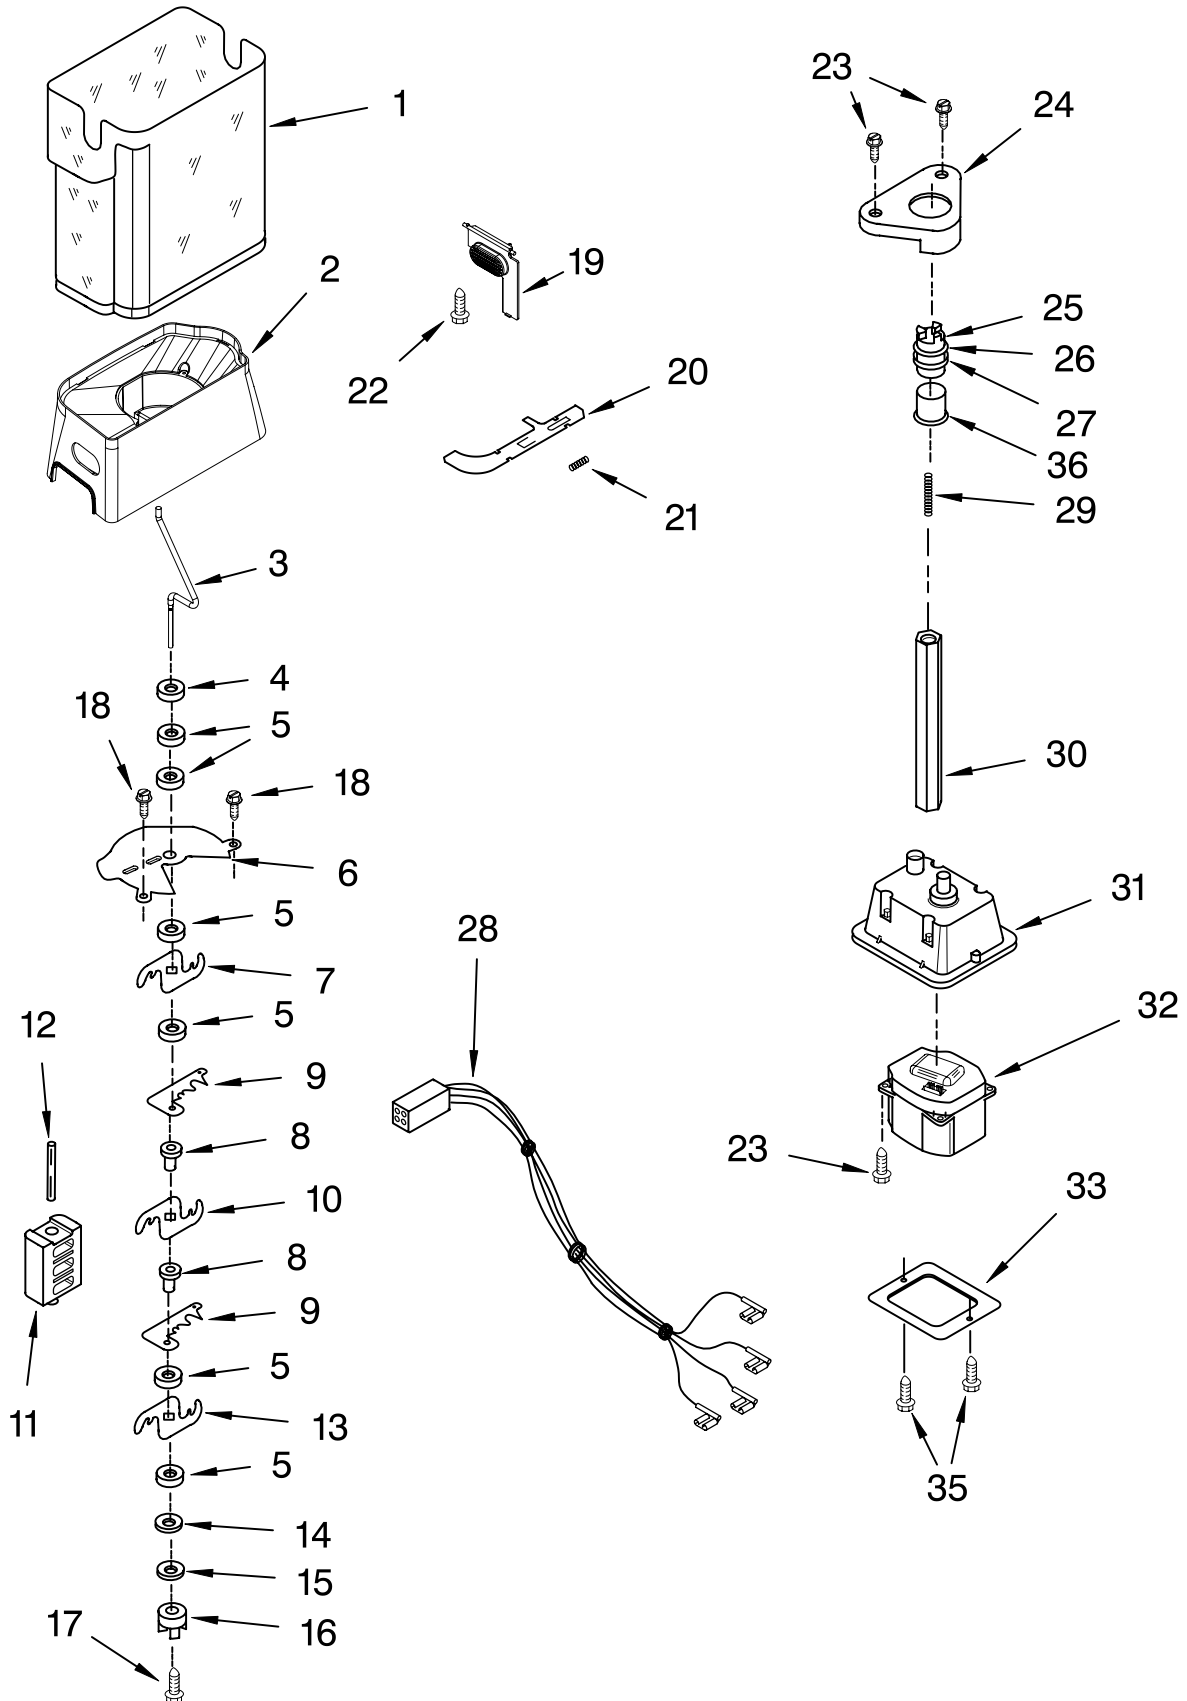

MOTOR AND ICE CONTAINER PARTS

For Models: KSRA25CNWH01, KSRA25CNBT01, KSRA25CNBL01, KSRA25CNSS01, KSRA25CNBU01, KSRA25CNLK01
(White) (Biscuit) (Black) (Stainless Steel) (Cobalt Blue) (Lake Blue)

FOR ORDERING INFORMATION REFER TO PARTS PRICE LIST

MOTOR AND ICE CONTAINER PARTS

For Models: KSRA25CNWH01, KSRA25CNBT01, KSRA25CNBL01, KSRA25CNSS01, KSRA25CNBU01, KSRA25CNLK01
(White) (Biscuit) (Black) (Stainless Steel) (Cobalt Blue) (Lake Blue)

Illus. No.	Part No.	DESCRIPTION
1	2198573	Ice Bin
2	2255580	Crusher Bin
3	2258222	Auger
4	2258220	Washer
5	1119007	Spacer, Flat (6)
6	2255460	Cover, Crusher
7	2257024	Blade, Rotary
8	1119005	Spacer, Step (2)
9	2257020	Blade, Fixed
10	2257023	Blade, Rotary
11	2198602	Block, Blade
12	489229	Roll Pin
13	2257022	Blade, Rotary
14	489235	Washer, Plain
15	2198661	Washer, Coupling
16	2220457	Coupling
17	8281164	Screw
18	3400065	Screw
19	2301345	Button, Bin
20	2212371	Latch, Bin
21	2198608	Spring, Latch
22	2198671	Screw (2)
23	8281163	Screw
24	2212369	Holder
25	2220458	Coupling, Bottom
26	2198628	Seal
27	2212370	Washer
28	2187725	Wire Harness, IDI Motor
29	2198607	Spring
30	999536	Drive Shaft
31	2256154	Enclosure, Motor
32	2188860	Dispenser, Motor
33	2212305	Cover
35	489478	Screw
36	2212365	Sleeve, Coupling

FOR ORDERING INFORMATION REFER TO PARTS PRICE LIST