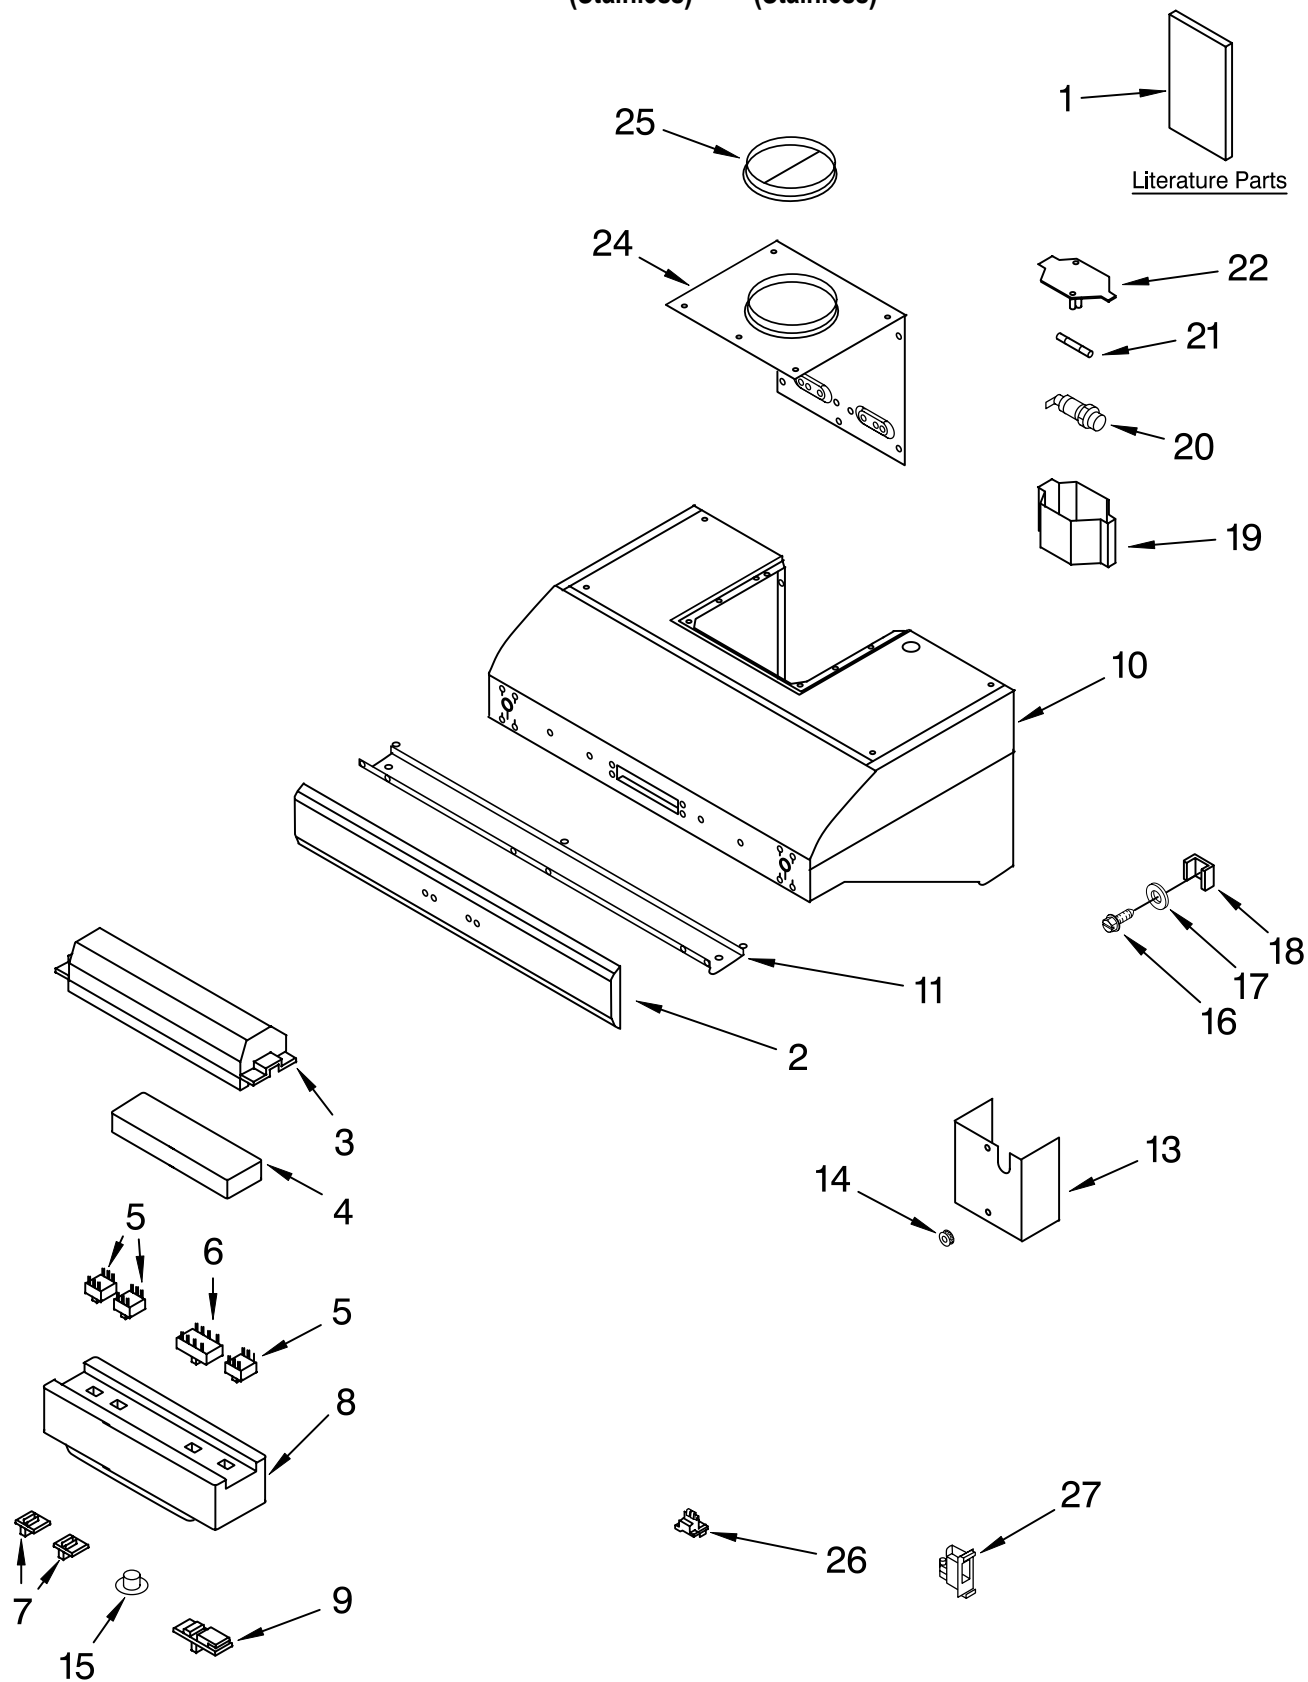

HOOD PARTS

For Models: KHTU705RSS0, KHTU765RSS0
(Stainless) (Stainless)

30" or 36" RANGE HOOD

FOR ORDERING INFORMATION REFER TO PARTS PRICE LIST

HOOD PARTS

For Models: KHTU705RSS0, KHTU765RSS0
(Stainless) (Stainless)

Illus.	Part	DESCRIPTION
No.	No.	
1		Literature Parts
	8191029	Owners Manual
	8191028	Wiring Diagram
2		Trim, Decorative
	8191030	30"
	8191041	36"
3	8189624	Cover, Switch
4	8190566	Support, Switch
5	8189621	Switch, On/Off
6	8189622	Switch, Motor
7	8189618	Button, On/Off
8	8191040	Box, Control
9	8189620	Button, Mtr Speed
10		Casing Assembly (Not Serviced)
11		Support, Filter
	8191038	30"
	8191042	36"
13	8189614	Box, Wiring
14	4360062	Clamp-Stran Relief
15	4360028	Lens, Indicator
16	4360006	Screw (2)
17	4360005	Washer (2)
18	4360146	Nut, Grnd Guide(2)
19	8191033	Cover, Term Board
20	8191034	Block, Fuse
21	8191035	Fuse
22	8191036	Base, Terminal Cov
24	8191037	Cover, Blower
25	8190358	Damper
26	8190381	Connector
27	8191006	Connector, Wire

Illus. No.	Part No.	DESCRIPTION
1		Filter, Grease
	8191039	30" (2)
	8191043	36" (3)
4	8191031	Bulb, 20W
5	8190542	Holder, Bulb
7	8191032	Cover, Light (2)
10	4360161	Connector, Male
11	4360162	Connector, Female
16	8190389	Housing, Upper
17	8190387	Housing, Lower
18	8190390	Motor, Blower
19	8190388	Support, Motor-SX
20	8190391	Support, Motor-DX
24	8190383	Cover, Wire
25	8191023	Bracket, Mounting
26	8190392	Cover, Wire
27	8190393	Connector
28	8190386	Cover, Wire
29	8190582	Screw (2)
30	8190385	Capacitor
31	8190384	Cover, Box
32	8191022	Support
33	8190410	Transformer
34	8190409	Connector, Female
35	8190408	Connector, Male