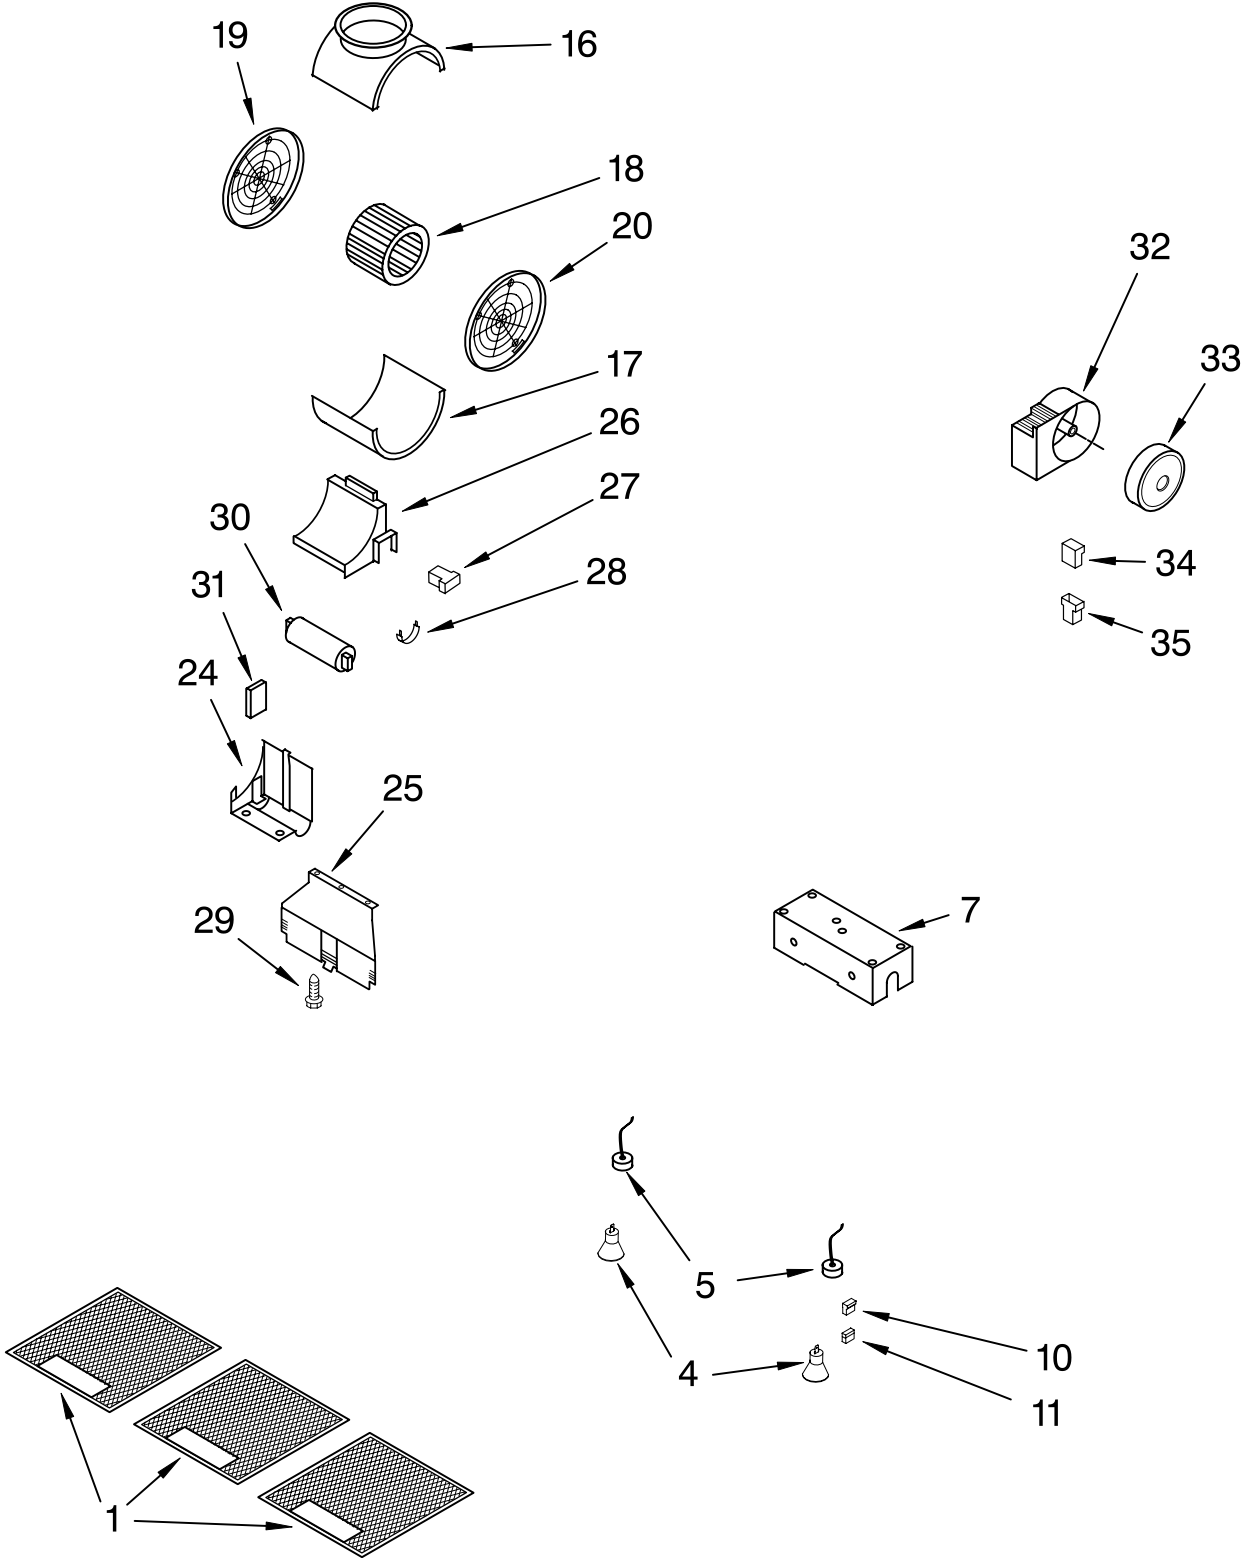

VENTILATION PARTS

For Models: KHTU705RSS0, KHTU765RSS0

(Stainless) (Stainless)

FOR ORDERING INFORMATION REFER TO PARTS PRICE LIST

VENTILATION PARTS

For Models: KHTU705RSS0, KHTU765RSS0
(Stainless) (Stainless)

Illus. No.	Part No.	DESCRIPTION
1		Filter, Grease
	8191039	30" (2)
	8191043	36" (3)
4	8191031	Bulb, 20W
5	8190542	Holder, Bulb
7	8191032	Cover, Light (2)
10	4360161	Connector, Male
11	4360162	Connector, Female
16	8190389	Housing, Upper
17	8190387	Housing, Lower
18	8190390	Motor, Blower
19	8190388	Support, Motor-SX
20	8190391	Support, Motor-DX
24	8190383	Cover, Wire
25	8191023	Bracket, Mounting
26	8190392	Cover, Wire
27	8190393	Connector
28	8190386	Cover, Wire
29	8190582	Screw (2)
30	8190385	Capacitor
31	8190384	Cover, Box
32	8191022	Support
33	8190410	Transformer
34	8190409	Connector, Female
35	8190408	Connector, Male

OPTIONAL PARTS NOT INCLUDED

		Trim, Front
	8212461	30" Biscuit
	8212462	30" White
	8212463	30" Black
	8212464	30" Stainless Pro
	8212465	30" Meteorite Pro
	8212466	36" Biscuit
	8212467	36" White
	8212468	36" Black
	8212469	36" Stainless Pro
	8212470	36" Meteorite Pro

FOR ORDERING INFORMATION REFER TO PARTS PRICE LIST