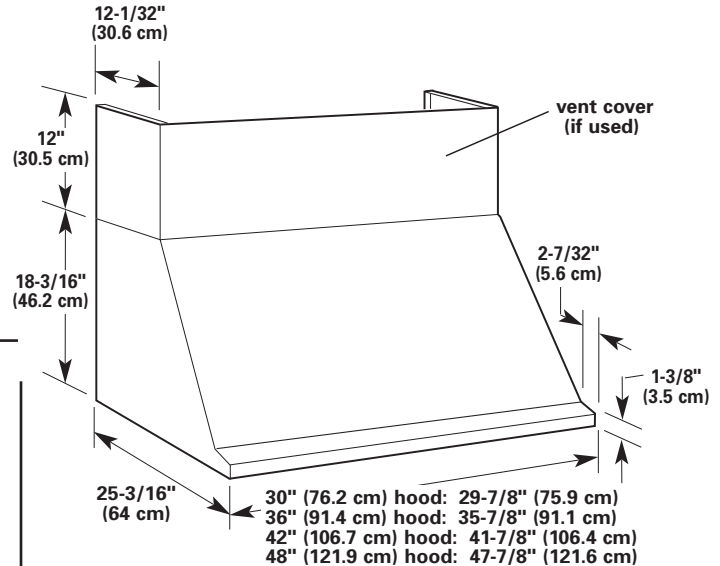

To calculate the length of the system you need, add the equivalent feet for each vent piece used in the system.

Vent Piece	3-1/4" x 10" (8.3 cm x 25 cm) Rectangular	7" (17.8 cm), 8" (20.3 cm), 9" (22.9 cm) or 10" (25.4 cm) Round
45° elbow	7.0 feet (2.1 m)	2.5 feet (0.8 m)
90° elbow	5.0 feet (1.5 m)	5.0 feet (1.5 m)
90° flat elbow	12.0 feet (3.7 m)	
transition to round	5.0 feet (1.5 m)	
wall cap	0.0 feet (0.0 m)	

### Horizontal wall venting

### 3-1/4" x 10" (8.3 cm x 25 cm) vent system

**Note: Flexible vent is Not recommended.**

<b>Maximum length</b>	<b>= 35 ft. (10.7 m)</b>
1 — 90° elbow	= 5 ft. (1.5 m)
8 ft. (2.4 m) straight	= 8 ft. (2.4 m)
1 — wall cap	= 0 ft. (0 m)
<b>Length of 3-1/4" x 10" (8.3 cm x 25 cm) system</b>	<b>= 13 ft. (4 m)</b>

## OVERALL DIMENSIONS