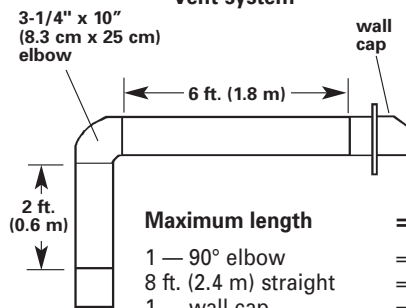

### Vertical roof venting

The vent system length should not exceed the lengths shown in the chart below.

Vent size	Maximum length
3-1/4" x 10" (8.3 cm x 25 cm)	35 ft. (10.7 m)
7" (17.8 cm) round	40 ft. (12.2 m)
8" (20.3 cm) round	50 ft. (15.2 m)
9" (22.9 cm) round	60 ft. (18.3 m)
10" (25.4 cm) round	60 ft. (18.3 m)

To calculate the length of the system you need, add the equivalent feet for each vent piece used in the system.

Vent Piece	3-1/4" x 10" (8.3 cm x 25 cm) Rectangular	7" (17.8 cm), 8" (20.3 cm), 9" (22.9 cm) or 10" (25.4 cm) Round
45° elbow	7.0 feet (2.1 m)	2.5 feet (0.8 m)
90° elbow	5.0 feet (1.5 m)	5.0 feet (1.5 m)
90° flat elbow	12.0 feet (3.7 m)	
transition to round	5.0 feet (1.5 m)	
wall cap	0.0 feet (0.0 m)	

### 3-1/4" x 10" (8.3 cm x 25 cm) vent system

**Note: Flexible vent is Not recommended.**

<b>Maximum length</b>	<b>= 35 ft. (10.7 m)</b>
1 — 90° elbow	= 5 ft. (1.5 m)
8 ft. (2.4 m) straight	= 8 ft. (2.4 m)
1 — wall cap	= 0 ft. (0 m)
<b>Length of 3-1/4" x 10" (8.3 cm x 25 cm) system</b>	<b>= 13 ft. (4 m)</b>

## OVERALL DIMENSIONS