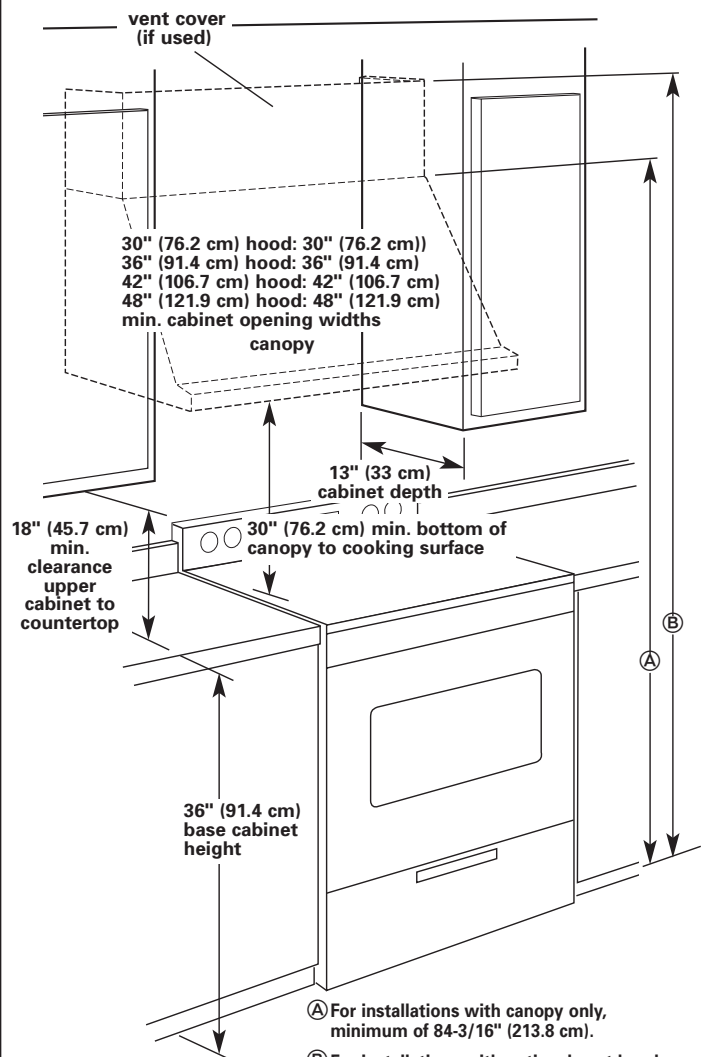

To calculate the length of the system you need, add the equivalent feet for each vent piece used in the system.

Vent Piece	3-1/4" x 10" (8.3 cm x 25 cm) Rectangular	7" (17.8 cm), 8" (20.3 cm), 9" (22.9 cm) or 10" (25.4 cm) Round
45° elbow	7.0 feet (2.1 m)	2.5 feet (0.8 m)
90° elbow	5.0 feet (1.5 m)	5.0 feet (1.5 m)
90° flat elbow	12.0 feet (3.7 m)	
transition to round	5.0 feet (1.5 m)	
wall cap	0.0 feet (0.0 m)	

### 3-1/4" x 10" (8.3 cm x 25 cm) vent system

**Note: Flexible vent is Not recommended.**

<b>Maximum length</b>	<b>= 35 ft. (10.7 m)</b>
1 — 90° elbow	= 5 ft. (1.5 m)
8 ft. (2.4 m) straight	= 8 ft. (2.4 m)
1 — wall cap	= 0 ft. (0 m)
<b>Length of 3-1/4" x 10" (8.3 cm x 25 cm) system</b>	<b>= 13 ft. (4 m)</b>

## OVERALL DIMENSIONS

## CABINET OPENING DIMENSIONS

(A) For installations with canopy only, minimum of 84-3/16" (213.8 cm).

(B) For installations with optional vent hood cover, minimum of 96-3/16" (244.3 cm).

Ceiling height above canopy or canopy with optional vent hood is unlimited.