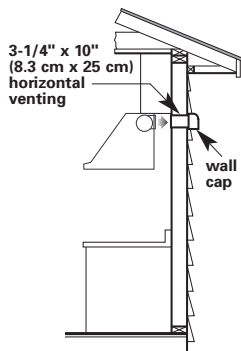

Horizontal wall venting