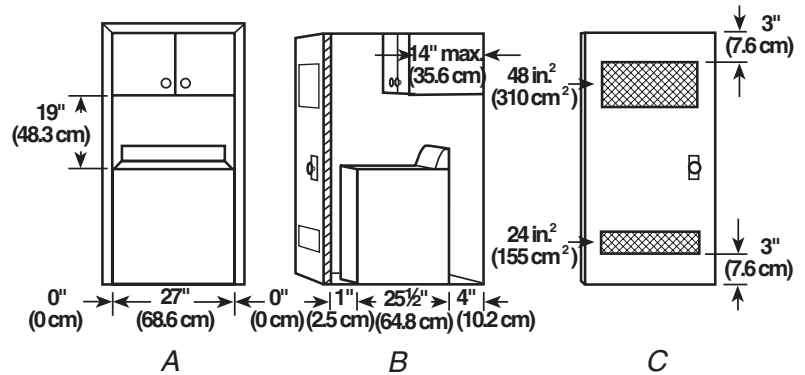

KitchenAid® Automatic Washer

PRODUCT MODEL NUMBERS

KAWS750L

Electrical: A 120-volt, 60-Hz., AC-only, 15- or 20-amp, fused electrical supply is required. A time-delay fuse or circuit breaker is recommended. It is recommended that a separate circuit serving only this appliance be provided.

RECESSED AREA AND CLOSET INSTALLATION

The dimensions shown are for the recommended spacing allowed (A and B), except the closet door ventilation openings. The dimensions shown for the closet door ventilation openings (C) are the minimum required.

A. Front view
B. Side view
C. Closet door with vents