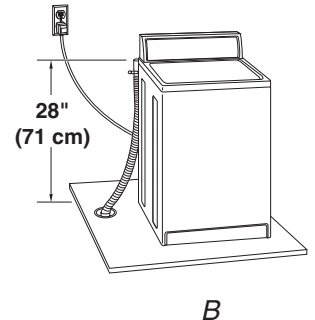

Floor drain system (view B)

The floor drain system requires a siphon break that may be purchased separately. The siphon break must be a minimum of 28" (71 cm) from the bottom of the washer. Additional hoses might be needed.