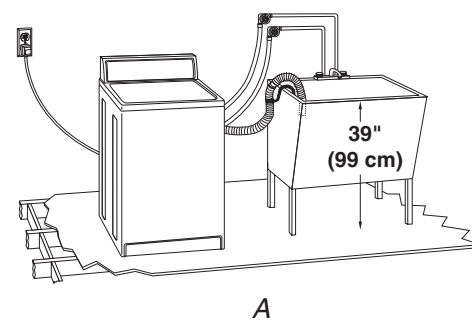

Laundry tub drain system (view A)

The laundry tub needs a minimum 20 gal. (76 L) capacity. The top of the laundry tub must be at least 39" (99 cm) above the floor and no higher than 96" (244 cm) from the bottom of the washer.