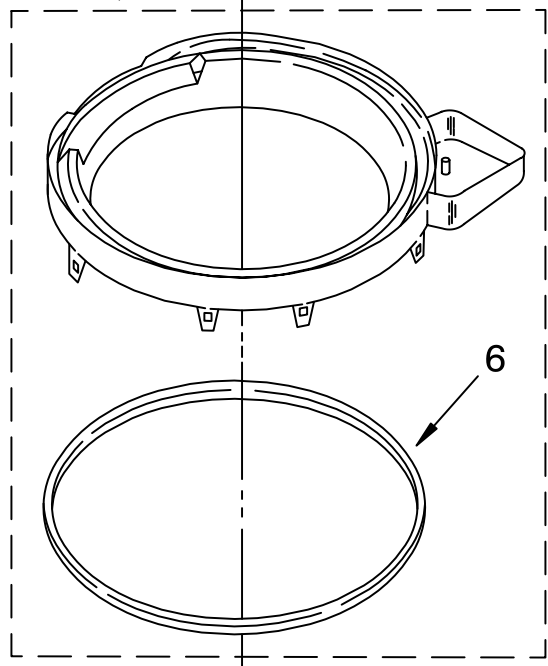

**FOLLOWING PARTS
NOT ILLUSTRATED**

3957361 Miscellaneous Parts Bag

FOR ORDERING INFORMATION REFER TO PARTS PRICE LIST

AGITATOR, BASKET AND TUB PARTS

For Models: LBR5432PQ2, LBR5432PT2

(Designer White) (Biscuit)

FOR ORDERING INFORMATION REFER TO PARTS PRICE LIST

AGITATOR, BASKET AND TUB PARTS

For Models: LBR5432PQ2, LBR5432PT2

(Designer White) (Biscuit)

Illus. No.	Part No.	DESCRIPTION
1	3352483	Cap, Agitator
2	358237	Screw & Washer (5/16-24 x 1)
4	63377	Agitator
5	3360611	Tub Ring & Gasket Assembly
6	3359586	Gasket, Tub Ring
7	8519815	Clip, Balance Ring (8)
8	3956205	Balance Ring
10	3949550	Washer
11	2219077	Clip, Pressure Switch Hose
12	21366	Nut, Spanner
13	3956206	Basket & Balance Ring
14	63125	Tub
15	389140	Block, Basket Drive
16	383727	Gasket, Centerpost
17	3363657	Hose, Pressure Switch