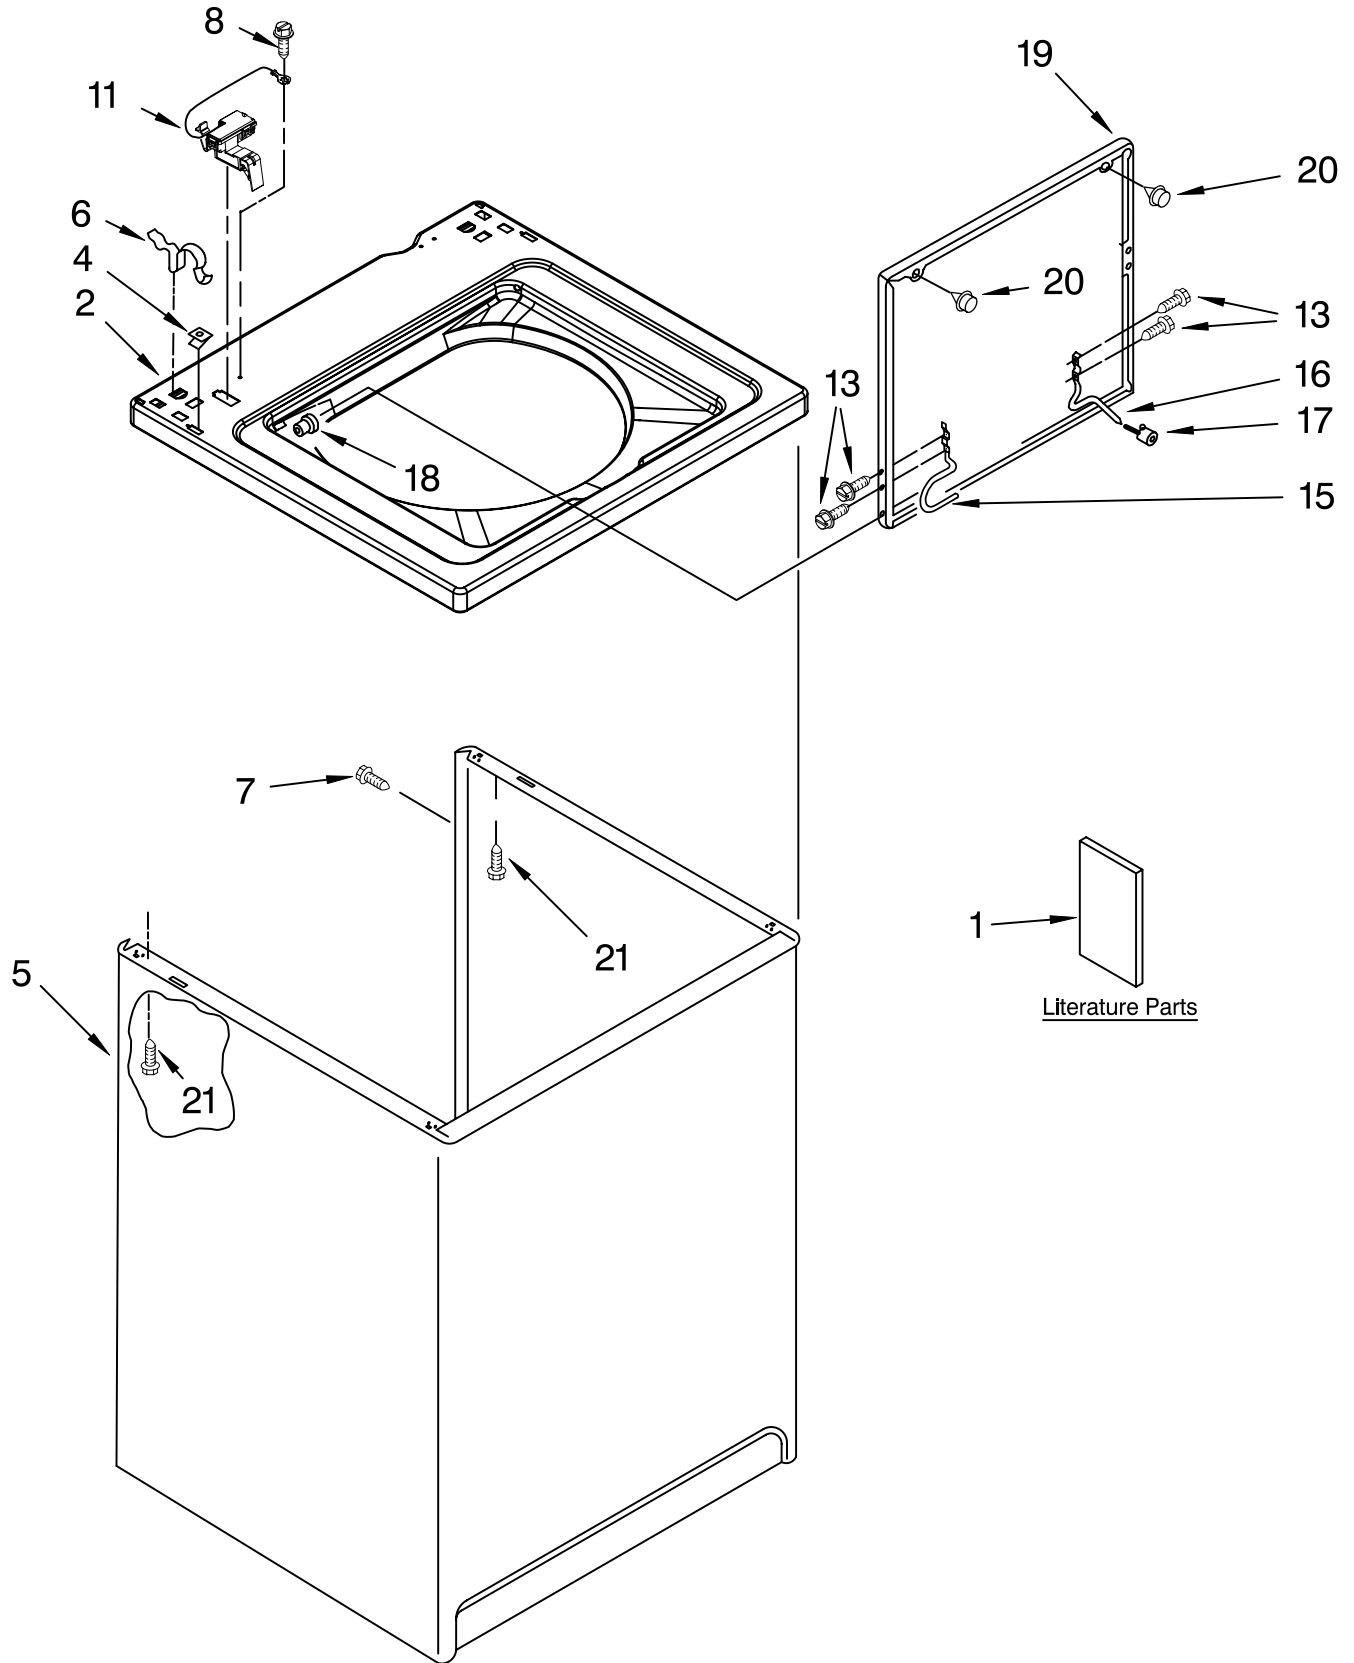

TOP AND CABINET PARTS

For Models: LBR5432PQ2, LBR5432PT2
(Designer White) (Biscuit)

AUTOMATIC
WASHER

FOR ORDERING INFORMATION REFER TO PARTS PRICE LIST

TOP AND CABINET PARTS

For Models: LBR5432PQ2, LBR5432PT2

(Designer White) (Biscuit)

<u>Illus. No.</u>	<u>Part No.</u>	<u>DESCRIPTION</u>
1		Literature Parts
	3958075	Installation Instructions
	3955901	Feature Sheet
	8578232	Use & Care Guide
	8557228	Wiring Diagram
	3957458	Energy Guide