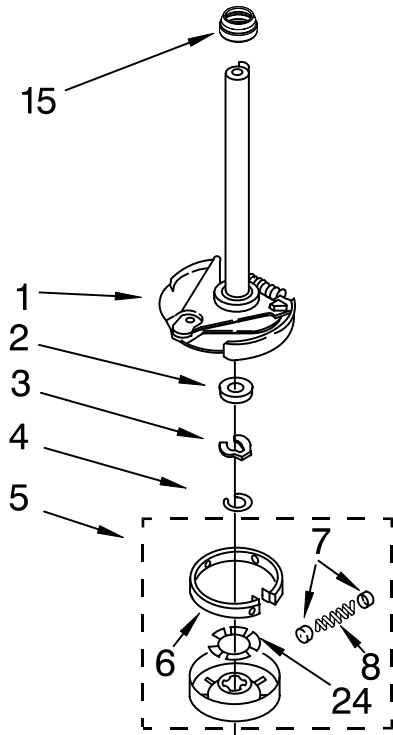

FOR ORDERING INFORMATION REFER TO PARTS PRICE LIST

AGITATOR, BASKET AND TUB PARTS

For Models: LBR5432PQ2, LBR5432PT2

(Designer White) (Biscuit)

Illus. No.	Part No.	DESCRIPTION
1	3352483	Cap, Agitator
2	358237	Screw & Washer (5/16-24 x 1)
4	63377	Agitator
5	3360611	Tub Ring & Gasket Assembly
6	3359586	Gasket, Tub Ring
7	8519815	Clip, Balance Ring (8)
8	3956205	Balance Ring
10	3949550	Washer
11	2219077	Clip, Pressure Switch Hose
12	21366	Nut, Spanner
13	3956206	Basket & Balance Ring
14	63125	Tub
15	389140	Block, Basket Drive
16	383727	Gasket, Centerpost
17	3363657	Hose, Pressure Switch

FOR ORDERING INFORMATION REFER TO PARTS PRICE LIST

BRAKE, CLUTCH, GEARCASE, MOTOR AND PUMP PARTS

For Models: LBR5432PQ2, LBR5432PT2

(Designer White) (Biscuit)

Illus. No.	Part No.	DESCRIPTION
1	388951	Brake & Drive Tube (Complete) (Refer to Page 11 For Further Breakdown)
2	63292	Washer, Spin Tube Thrust
3	62697	Ring, Spin Tube Support
4	63283	Ring, Retainer
5	3951311	Clutch (Complete)
6	3951308	Band & Lining, Clutch (Includes Illus. 7 & 8)
7	62646	Cap, Clutch Spring (2)
8	3946792	Spring, Clutch
9	3360630	Gearcase (Complete) (Refer To Page 12 For Further Breakdown.)