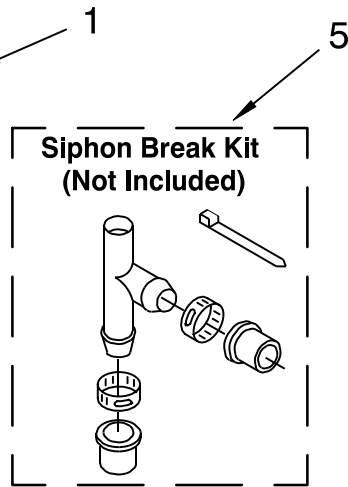

WATER SYSTEM PARTS

For Models: LBR5432PQ2, LBR5432PT2

(Designer White) (Biscuit)

WS400

Illus. No.	Part No.	DESCRIPTION
1	285442	Connector Kit, Plastic Drain Hose
2	285321	Sleeve Kit, (Contains 2 Sleeves)
3	370447	Clamp, Hose
4	16272	Connector, Straight
5	285320	Siphon Break Kit (Not Included)
6	65349	Clamp, Hose
7	367031	Drain Protector (Not Included)

FOR ORDERING INFORMATION REFER TO PARTS PRICE LIST