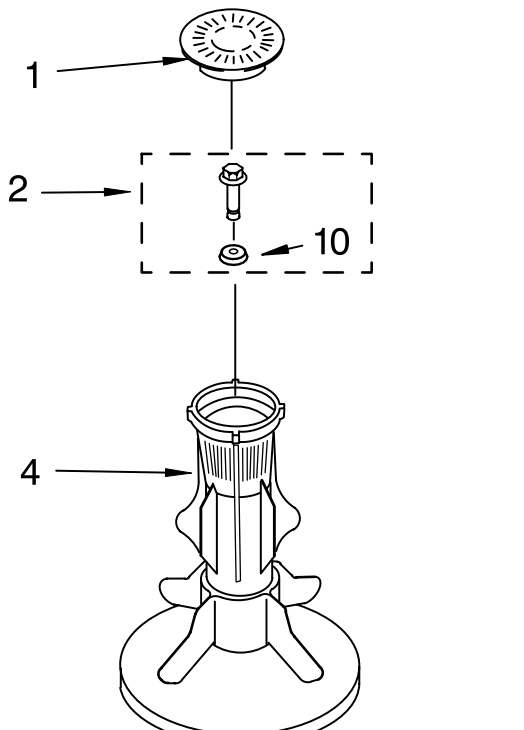

FOR ORDERING INFORMATION REFER TO PARTS PRICE LIST

AGITATOR, BASKET AND TUB PARTS

For Models: LBR5432PQ2, LBR5432PT2

(Designer White) (Biscuit)

Illus. No.	Part No.	DESCRIPTION
1	3352483	Cap, Agitator
2	358237	Screw & Washer (5/16-24 x 1)
4	63377	Agitator
5	3360611	Tub Ring & Gasket Assembly
6	3359586	Gasket, Tub Ring
7	8519815	Clip, Balance Ring (8)
8	3956205	Balance Ring
10	3949550	Washer
11	2219077	Clip, Pressure Switch Hose
12	21366	Nut, Spanner
13	3956206	Basket & Balance Ring
14	63125	Tub
15	389140	Block, Basket Drive
16	383727	Gasket, Centerpost
17	3363657	Hose, Pressure Switch