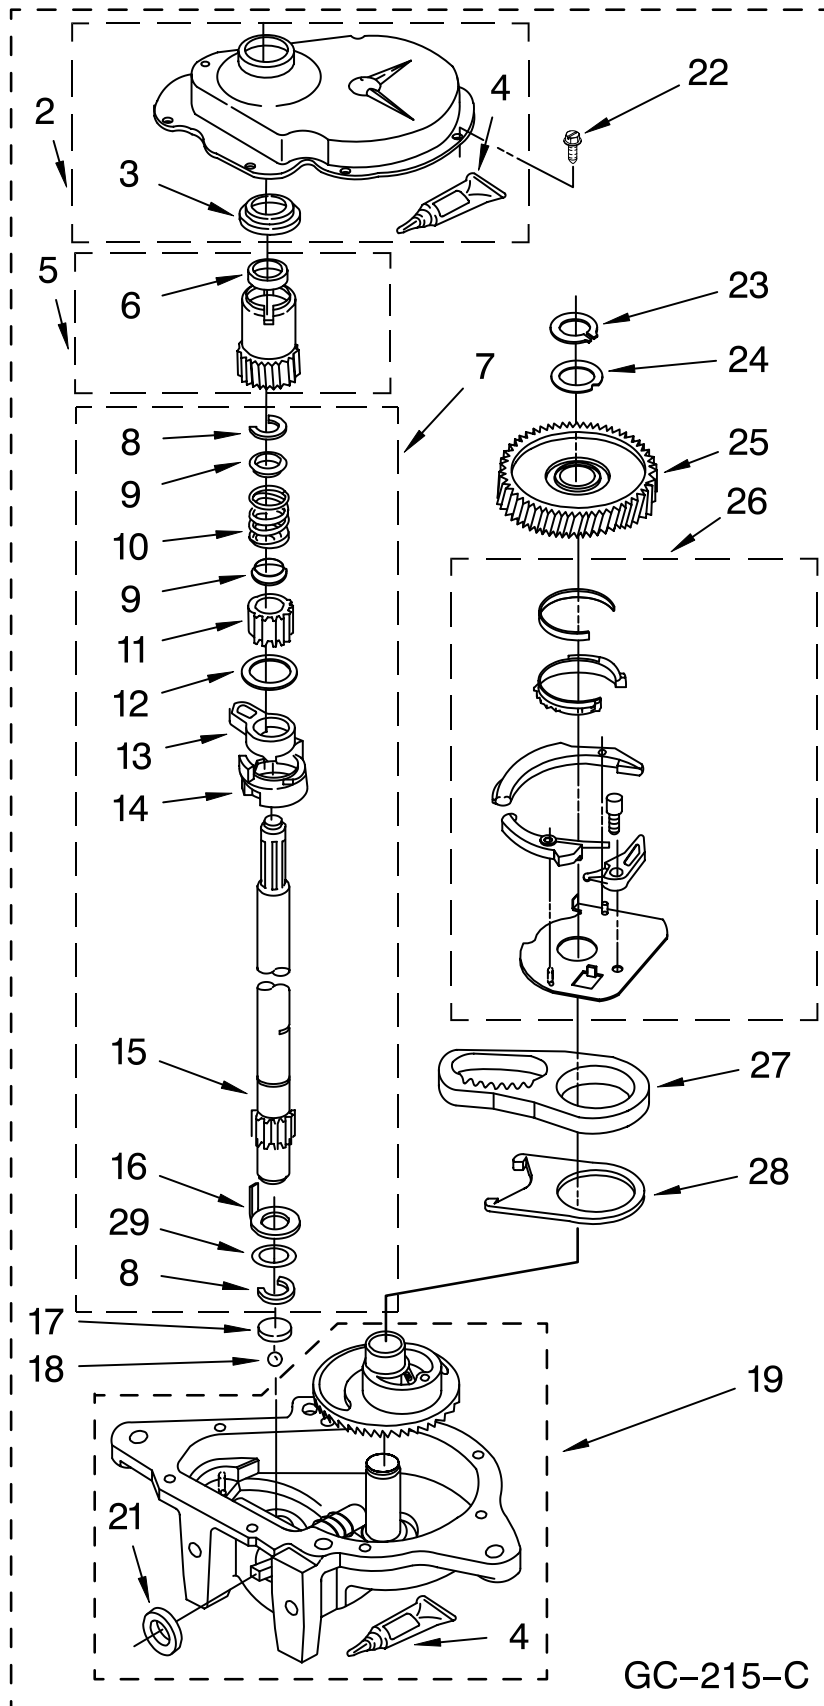

GEARCASE PARTS

For Models: LBR5432PQ2, LBR5432PT2

(Designer White) (Biscuit)

Illus. No.	Part No.	DESCRIPTION
1	3360630	Gearcase (Complete)
2	285202	Cover, Gearcase
3	3349985	Seal, Gearcase Cover
4	285195	Sealer, Gasket (.20 Fl. Oz.) (6 ml)
5	63320	Pinion, Spin (Includes Illus. 25)
6	356427	Seal, Spin Pinion
7	389387	Shaft, Agitator (Complete)
8	90369	Ring, Retaining (2)
9	62677	Retainer, Spring
10	62676	Spring, Agitate
11	63273	Gear, Agitate (Includes 15 and 29)
12	62619	Washer, Agitate Gear
13	62580	Cam Follower (Includes 14)
14	62581	Cam, Agitate (Includes 13)
15	285509	Shaft, Agitator (Includes 11 and 29)
16	62618	Washer, Cam Thrust
17	16018	Bearing, Thrust
18	85529	Ball, Bearing
19	389230	Bottom and Pinion, Gearcase
21	285352	Seal, Thrust Plug
22	3351614	Screw, Gearcase Cover, Mounting (8) (10-24 x 3/8)
23	3362552	Ring, Retaining
24	285735	Washer Kit, Thrust
25	62570	Gear, Spin
26	388253	Neutral Assembly
27	3349296	Rack, Connecting
28	62621	Actuator, Shift
29	388815	Washer, Intermediate

FOR ORDERING INFORMATION REFER TO PARTS PRICE LIST