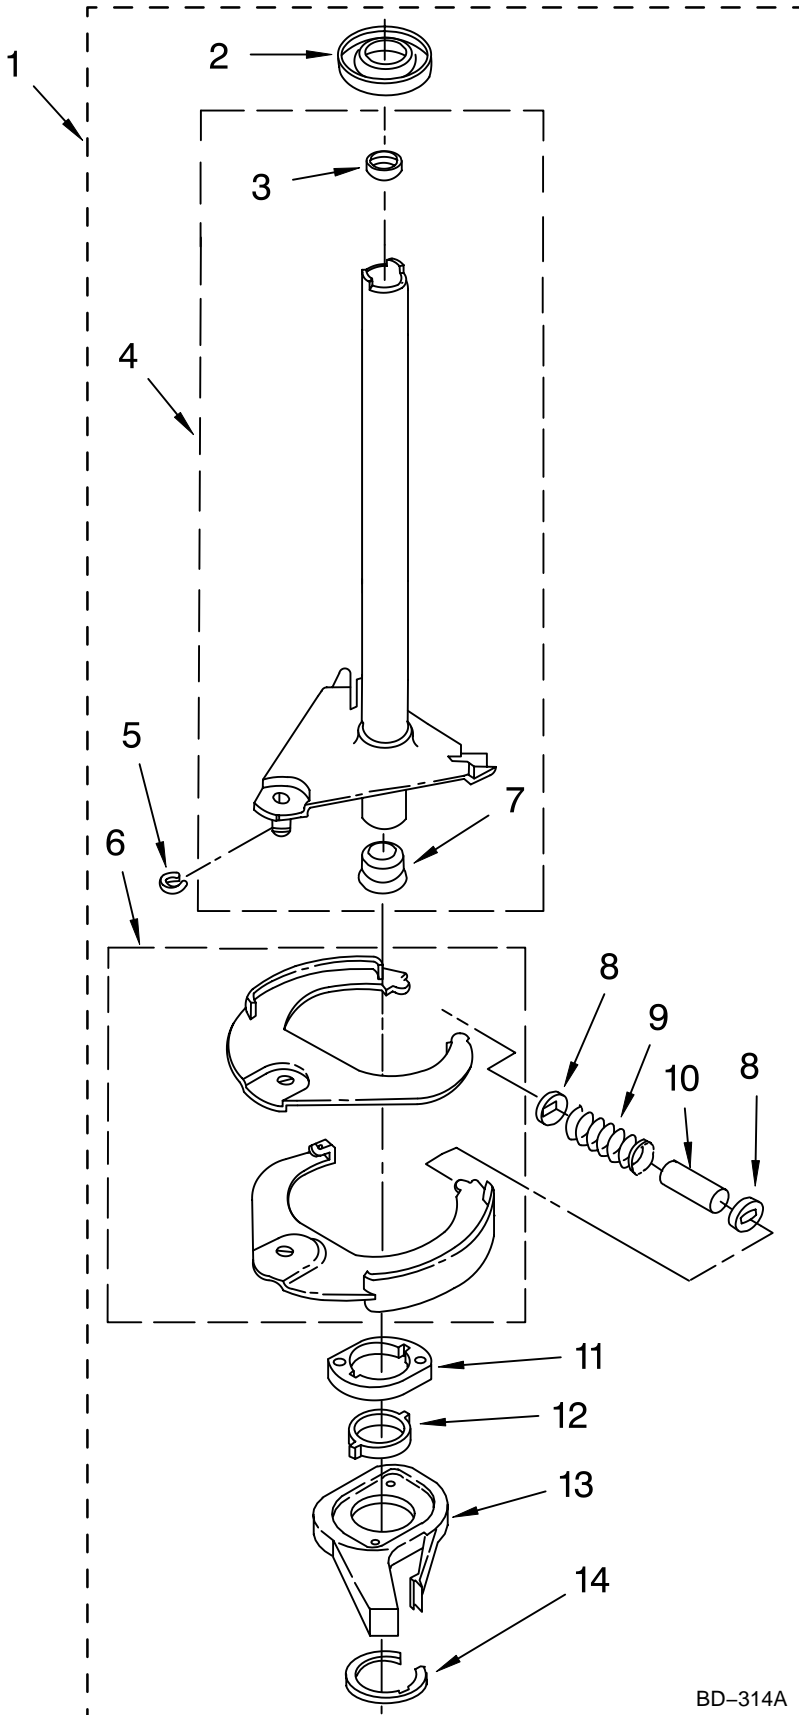

(Designer White) (Biscuit)

WH2I

FOR ORDERING INFORMATION REFER TO PARTS PRICE LIST

WIRING HARNESS PARTS

For Models: LBR5432PQ2, LBR5432PT2

(Designer White) (Biscuit)

Illus. No.	Part No.	DESCRIPTION	Illus. No.	Part No.	DESCRIPTION	Illus. No.	Part No.	DESCRIPTION
1	3349557	Clip, Harness	10	353424	Plug, Terminal (3-Way) (Power Cord) (Use Term.94613)	17	3347730	Receptacle (6-Way) (Use Term. 94613)
2	388498	Clip, Harness				18	3349494	Connector, Etc
3	3347812	Clip, Harness	11	62505	Block, Disconnect (Motor 2 Speed) (Use Term.352088)	19	3407125	E.T.C. Control
4	3352501	Clip, Harness				20	3948617	Connector (T.P.A.) (3-Circuit) (Lid Switch)
5	90016	Clip, Harness	12	3347243	Block, Disconnect (Use Term. 352088)	21	3360056	Connector (T.P.A.) (3-Circuit) (Pressure Switch)
6	3390496	Clip, Harness	13	63523	Protector	22		Block, Connector
7	389379	Retainer, (Suds Models) Timer, Block Disconnect	14	717252	Connector (2-Way) (Use Term.94614)		3354925	Cold Valve
8			15	3352944	Clip, Harness		3354926	Hot Valve
	3948614	White	16	3390423	Block, Disconnect (12-Way) (Timer) (Use Term. 94613)			
	352089	Black						
9	62889	Receptacle, Terminal (3-Way) (Lid Switch) (Use Term.94613) Or 94614.)						

Illus. No.	Part No.	DESCRIPTION
1	388951	Brake And Drive Tube (Complete)
2	62658	Ring, Thrust
3	356427	Seal, Drive Tube
4	64027	Tube, Basket Drive (Includes Illus. 3, 4, 5 & 9)
5	64035	Ring, Retaining
6	64232	Shoe, Brake (2)
7	62703	"T" Bearing, Spin Tube
8	3353956	Cap, Brake Spring (2)
9	62647	Spring, Brake
10	3355360	Sleeve, Brake Spring
11	661516	Cam, Brake Release
12	63022	Sleeve, Cam
13	64194	Driver, Brake Cam
14	90368	Ring, Retaining