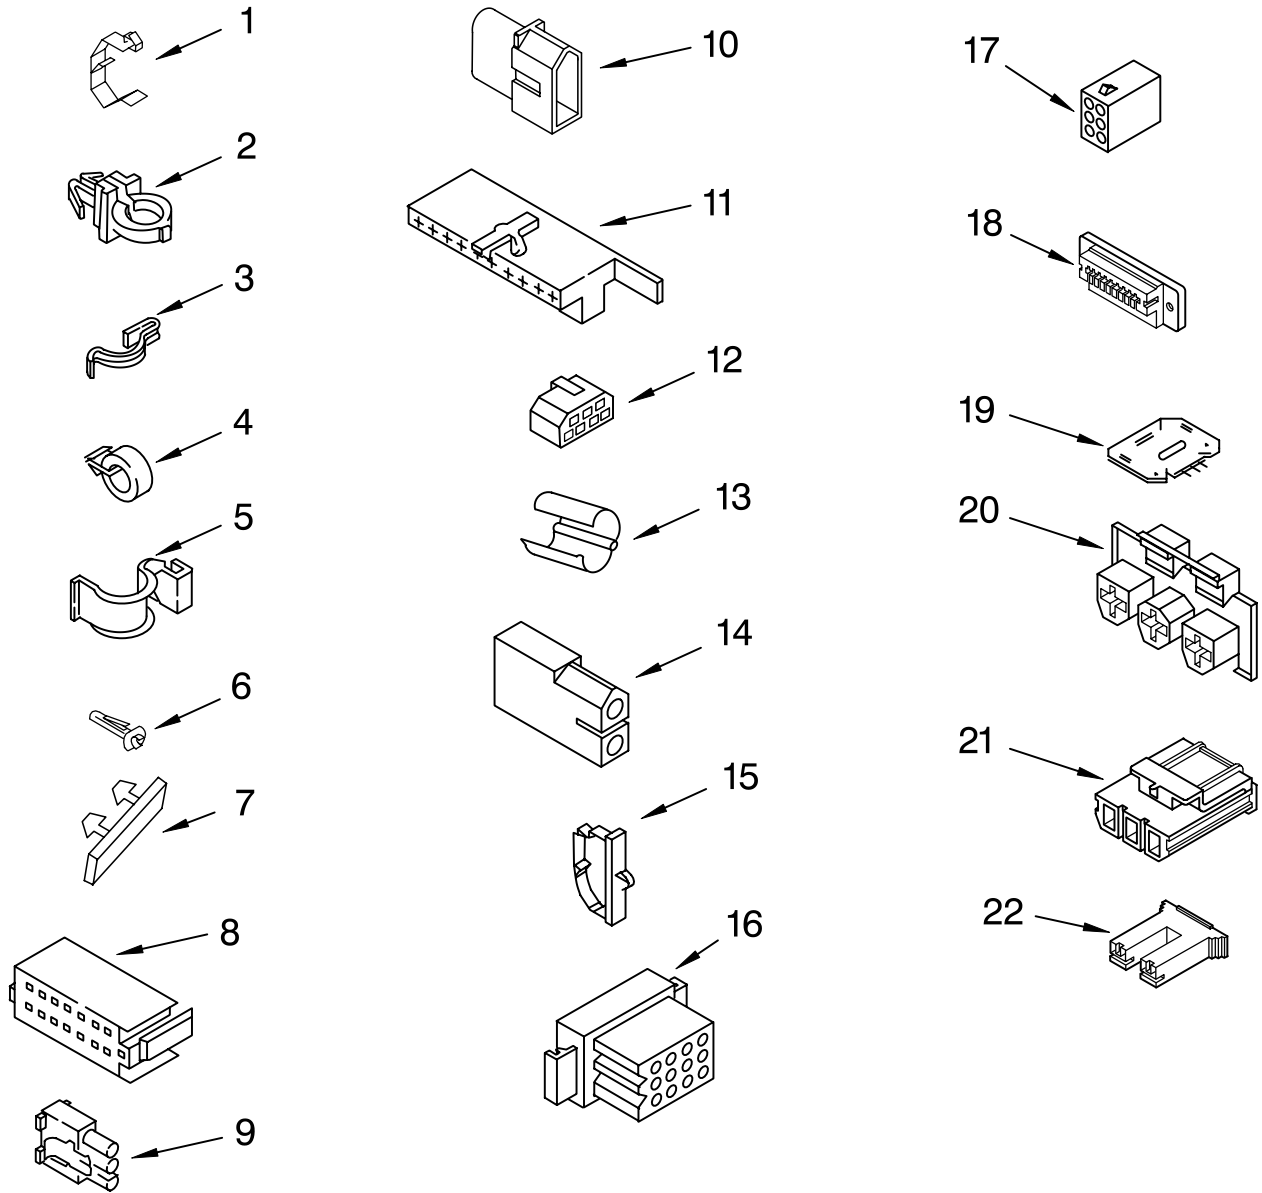

FOR ORDERING INFORMATION REFER TO PARTS PRICE LIST

MACHINE BASE PARTS

For Models: LBR5432PQ2, LBR5432PT2

(Designer White) (Biscuit)

FOR ORDERING INFORMATION REFER TO PARTS PRICE LIST

WIRING HARNESS PARTS

For Models: LBR5432PQ2, LBR5432PT2

(Designer White) (Biscuit)

WH2I

FOR ORDERING INFORMATION REFER TO PARTS PRICE LIST

WIRING HARNESS PARTS

For Models: LBR5432PQ2, LBR5432PT2

(Designer White) (Biscuit)

Illus. No.	Part No.	DESCRIPTION	Illus. No.	Part No.	DESCRIPTION	Illus. No.	Part No.	DESCRIPTION
1	3349557	Clip, Harness	10	353424	Plug, Terminal (3-Way) (Power Cord) (Use Term.94613)	17	3347730	Receptacle (6-Way) (Use Term. 94613)
2	388498	Clip, Harness				18	3349494	Connector, Etc
3	3347812	Clip, Harness	11	62505	Block, Disconnect (Motor 2 Speed) (Use Term.352088)	19	3407125	E.T.C. Control
4	3352501	Clip, Harness				20	3948617	Connector (T.P.A.) (3-Circuit) (Lid Switch)
5	90016	Clip, Harness	12	3347243	Block, Disconnect (Use Term. 352088)	21	3360056	Connector (T.P.A.) (3-Circuit) (Pressure Switch)
6	3390496	Clip, Harness	13	63523	Protector	22		Block, Connector
7	389379	Retainer, (Suds Models) Timer, Block Disconnect	14	717252	Connector (2-Way) (Use Term.94614)		3354925	Cold Valve
8			15	3352944	Clip, Harness		3354926	Hot Valve
	3948614	White	16	3390423	Block, Disconnect (12-Way) (Timer) (Use Term. 94613)			
	352089	Black						
9	62889	Receptacle, Terminal (3-Way) (Lid Switch) (Use Term.94613) Or 94614.)						