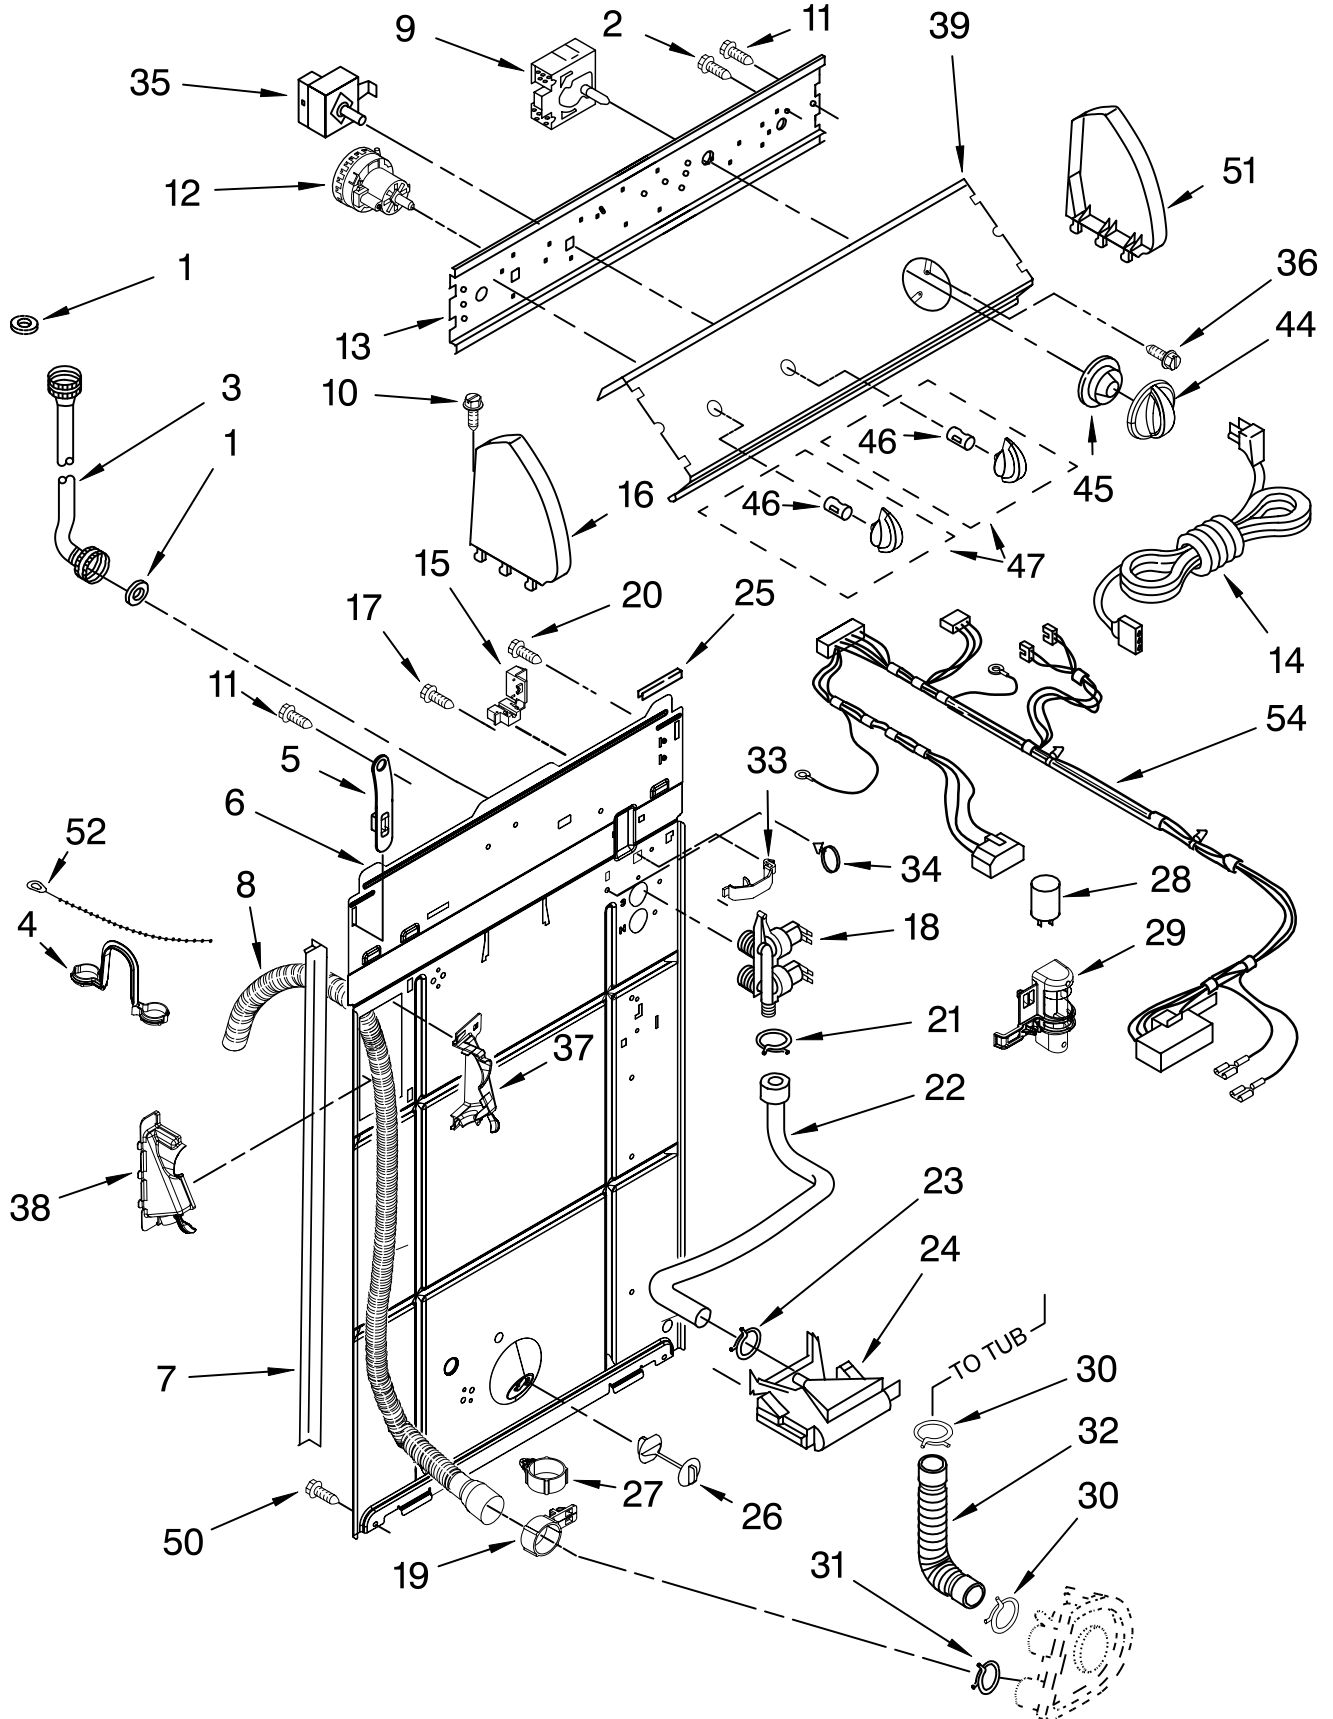

CONTROLS AND REAR PANEL PARTS

For Models: LBR5432PQ2, LBR5432PT2

(Designer White) (Biscuit)

FOR ORDERING INFORMATION REFER TO PARTS PRICE LIST

CONTROLS AND REAR PANEL PARTS

For Models: LBR5432PQ2, LBR5432PT2

(Designer White) (Biscuit)

Illus. No.	Part No.	DESCRIPTION	Illus. No.	Part No.	DESCRIPTION	Illus. No.	Part No.	DESCRIPTION
1	3976300	Washer, Water Inlet Hose (4)	16		Cap, End (L.H.)	36	3400818	Screw, Timer Mounting
2	3400073	Screw, Ground		8271365	White			
3		Hose, Water Inlet		8271368	Biscuit	37	8541669	Bucket, Drain Hose (Left Half)
	8571377	Cold	17	9740848	Screw, 8-18 x 1/2	38	8541658	Bucket, Drain Hose (Right Half)
	8571378	Hot	18	3955673	Valve, Water Mixing	39		Panel, Console
4	8541672	U-Bend, Drain Hose	19	8541668	Clamp, Hose		3956558	White
5	8568314	Strap, Console (2)	20	3351614	Screw, Ground		3956578	Biscuit
6	8541686	Panel, Rear	21	301958	Clamp, Hose	44		Knob, Timer
7	62747	Pad, Rear Panel	22	8541607	Hose, Vacuum Break		8544943	White
8	8559373	Drain Hose Assembly (Includes Items 19 & 27)	23	370450	Clamp, Hose		8544944	Biscuit
9	8557226	Timer, Control (60 Hz.) (Motor Not A Service Part)	24	3347034	Break, Vacuum	45		Dial, Timer
10	388326	Screw, 8-18 x 1.25	25	303294	Edge Protector		8544947	White
11	90767	Screw, 8-18 x 3/8	26	8519200	Support, Rear Panel		8544948	Biscuit
12	3366849	Switch, Water Level	27	8541667	Clamp, Hose	46	8536939	Clip, Knob
13	3948814	Bracket, Control	28	8572717	Capacitor, Motor Start	47		Knob, Control
14	661661	Cord, Power (Includes Item 15)	29	8318046	Clip, Capacitor		8544935	White
15	3952821	Strain Relief, Power Cord	30	3363366	Clamp, Hose		8544936	Biscuit
			31	8317496	Clamp, Hose	50	62863	Screw, 10-16 x 3/8
			32	3951449	Hose, Pump To Tub (Includes Item 30)	51		Cap, End (R.H.)
			33	3349557	Retainer, Harness		8271359	White
			34	8559320	Restraint, Hose		8271362	Biscuit
			35	661612	Switch, Water Temperature	52	3347868	Cable Tie
						54	3957021	Harness, Wiring (For Detail See Page 9 & 10)

**FOLLOWING PARTS
NOT ILLUSTRATED**

3957361 Miscellaneous Parts Bag

FOR ORDERING INFORMATION REFER TO PARTS PRICE LIST