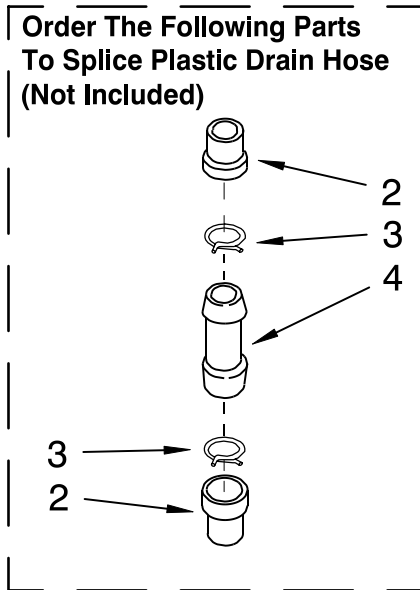

WATER SYSTEM PARTS

For Models: LBR5432PQ2, LBR5432PT2

(Designer White) (Biscuit)

WS400

Illus. No.	Part No.	DESCRIPTION
1	285442	Connector Kit, Plastic Drain Hose
2	285321	Sleeve Kit, (Contains 2 Sleeves)
3	370447	Clamp, Hose
4	16272	Connector, Straight
5	285320	Siphon Break Kit (Not Included)
6	65349	Clamp, Hose
7	367031	Drain Protector (Not Included)

FOR ORDERING INFORMATION REFER TO PARTS PRICE LIST