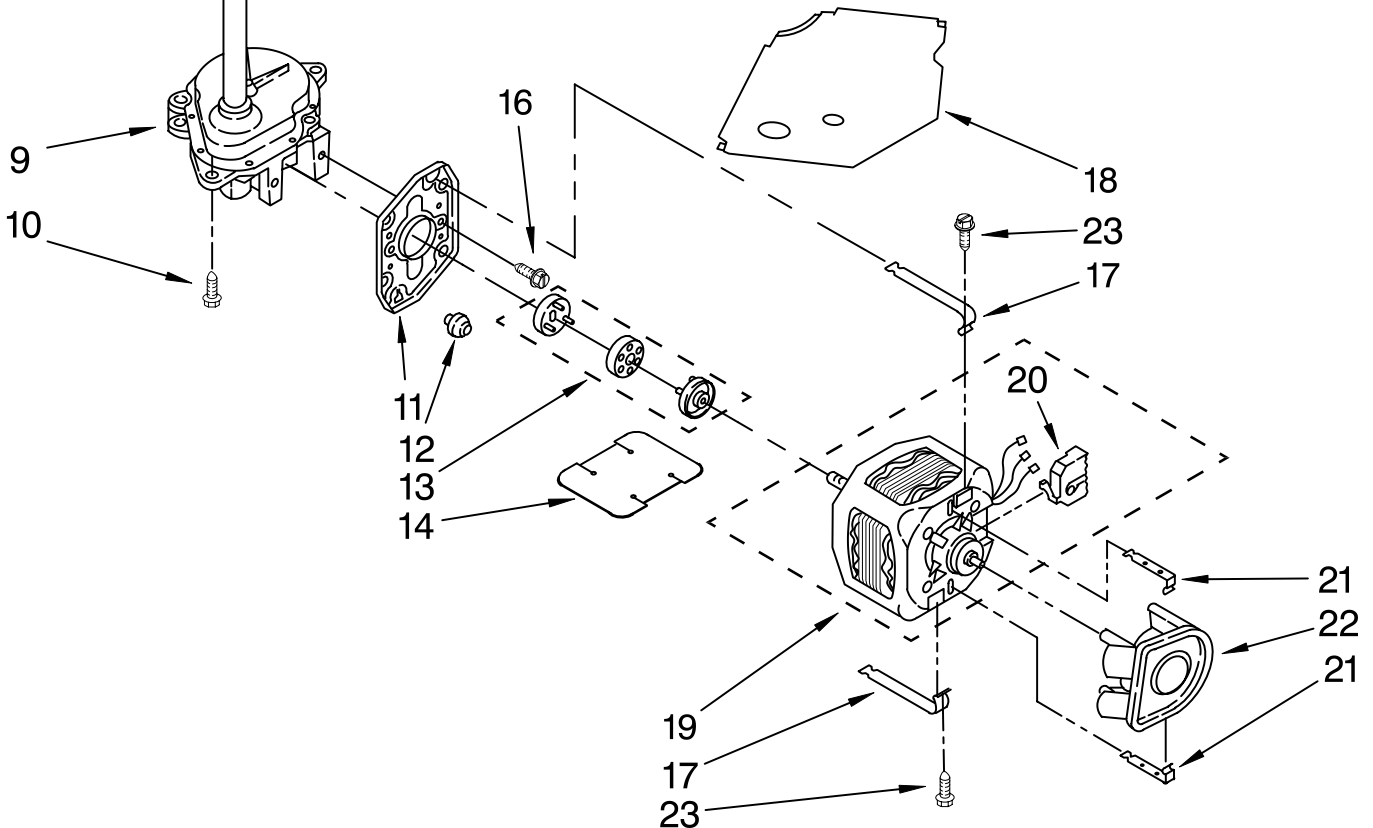

FOR ORDERING INFORMATION REFER TO PARTS PRICE LIST