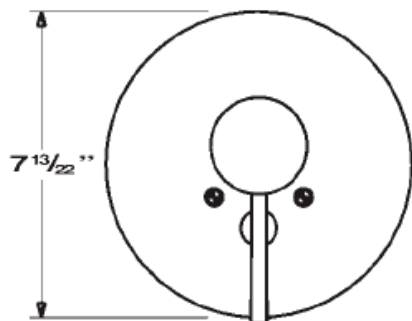

KWC DESIGNO

Model number:
K.20.H3.90.000A99

**1/2" pressure balance valve trim
with diverter**

Available in:
[000] All chrome

Features:
Positive shut off diverter for tub and shower

Rough-in sold separately
K.38.P4.04.931.23