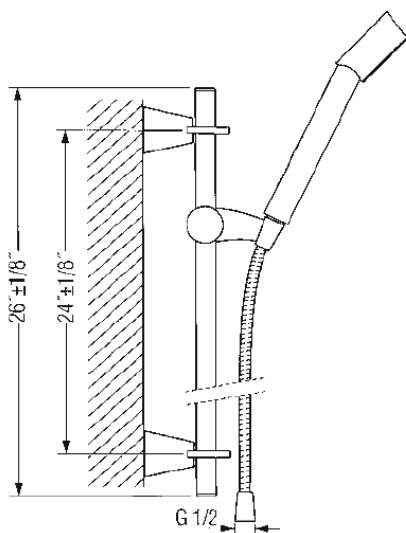

# KWC DESIGNO

**Model number:**

**K.26.H0.48.000.99** 24" Length

**K.26.H0.40.000.99** 36" Length

**Sliding wall bar kit**

---

**Available in:**

**[000]** All chrome

---

**Kit Includes:**

Sliding wall bar

Hose

Hand shower