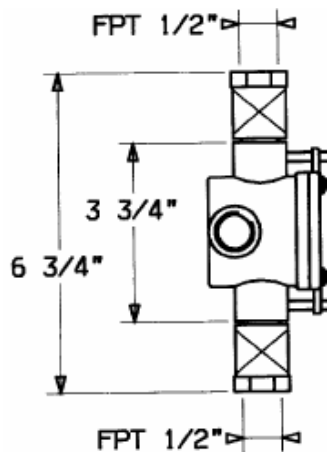

KWC PRESSURE BALANCE

Model number:
K.38.P4.06.931.23

**1/2", 3-port rough-in for tub or shower
without diverter**

Available in:
[931] Raw brass

Features:

- High capacity control cartridge with integrated diaphragm pressure balance technology
- **Single plane-control movement cycle valve without volume control)**
- **Integrated by-pass, twin ell not required**
- Integrated shut-off valves and backflow prevention
- Reversible cartridge for back-to-back installation
- Installation depth: 2 3/4" – 4 1/4"
- Flow rate: 7 gpm @ 60 psi

Trim sold separately