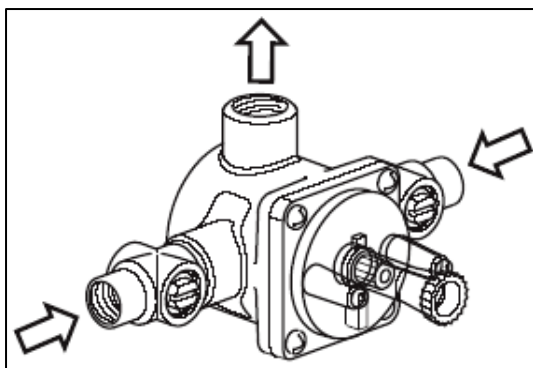

KWC PRESSURE BALANCE

Model number:
K.38.P4.06.931.23

**1/2", 3-port rough-in for tub or shower
without diverter**

Available in:
[931] Raw brass

Features:

- High capacity control cartridge with integrated diaphragm pressure balance technology
- **Single plane-control movement cycle valve without volume control)**
- **Integrated by-pass, twin ell not required**
- Integrated shut-off valves and backflow prevention
- Reversible cartridge for back-to-back installation
- Installation depth: 2 3/4" – 4 1/4"
- Flow rate: 7 gpm @ 60 psi

Trim sold separately