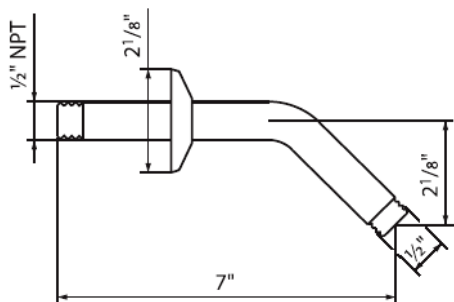

KWC SHOWER ARM

Model number:
K.26.91.32.000.38

Shower arm wall connection

Available in:
[000] All chrome

Features:

- 1/2" NPT wall connection
- G 1/2" showerhead connection
- With flange

Free Manuals Download Website