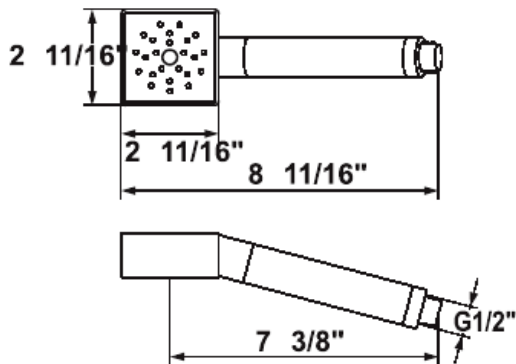

KWC QBIX/KWC QBIX-ART

Model number:
Z.506.072.000

Hand shower

Available in:
[000] All Chrome

Features:

- Revolving hose connection G1/2"
- Regular spray
- Flow rate: 2.5 gpm @ 80 psi

Free Manuals Download Website