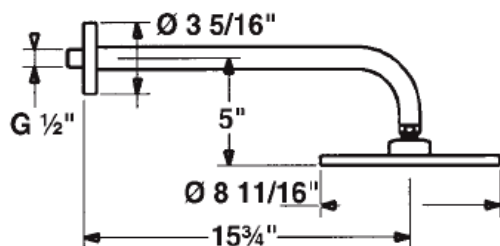

KWC RAIN ONE EIGHTY

Model number:
Z.534.543.000

Wall-mount shower head with arm

Available in:
[000] All chrome

Features:

- 15 1/2" reach
- 1/2" NPT inlet connection with filter
- 35° swivel ball joint
- 8 1/2" diameter face
- 180 water outlets
- KWC JETCLEAN technology
- Flow rate: 2.5 gpm @ 80 psi