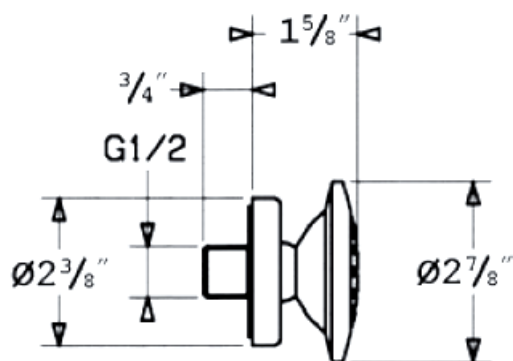

KWC BODY SPRAY

Model number:
Z.534.726.000

Available in:
[000] All chrome

Features:

- 1/2" FPT connection
- Adjustable swivel ball joint
- Flow rate: Less than 1.5 gpm @ 80 psi

Free Manuals Download Website