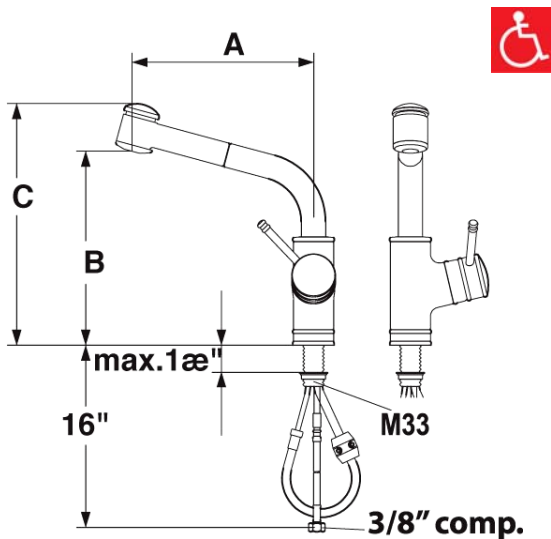

# KWC DECO

**Model number:**

**10.031.003.[---]** 9 1/16" Reach

**Single-hole, single side-lever kitchen mixer with high swivel spout and pull-out spray**

**Available in:**

**[000]** All chrome

**[127]** Splendure™ Stainless Steel

**Measurements:**

A= 9 1/16" B= 10" C= 12 1/2"

**Features:**

- Swivel spout 360°
- Pull-out hand-spray
  - TAC turn and clean aerator
  - KWC JETCLEAN technology
  - automatic diverter reset
  - lockable spray mode
  - pull-out length 27"
- Universal ceramic disc cartridge with adjustable temperature and flow rate limitation
- Flexible supply hoses, 3/8" compression fittings
- Mounting hole size  $\varnothing = 1 \frac{3}{8}$ "
- Flow rate: 2.2 gpm @ 60 psi