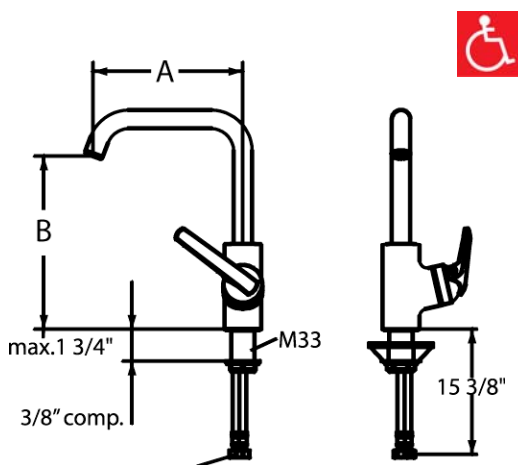

# KWC DOMO

**Model number:**

**10.061.013.[---]** 9" Reach

**Single-hole, single side-lever kitchen mixer with high right-angle swivel spout**

**Available in:**

**[000]** All chrome

**[127]** Splendure™ Stainless Steel

**Measurements:**

A= 9" B= 9 5/8"

**Features:**

- Installs with lever on right side only
- High right-angle swivel spout 160°
- Universal ceramic disc cartridge with adjustable temperature and flow rate limitation
- Flexible supply hoses, 3/8" compression fittings
- Mounting hole size  $\varnothing = 1 \frac{3}{8}$ "
- Flow rate: 2.2 gpm @ 60 psi