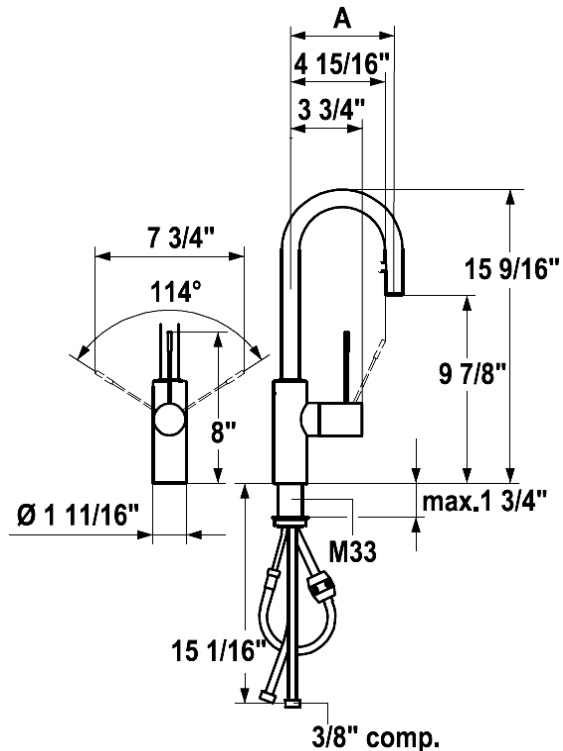

KWC ONO

Model number:
10.151.991.[---]

Single-hole, single lever bar mixer with Swivel spout

Available in:
[000] All chrome
[700] Solid Stainless Steel

Measurements:
A= 5 1/2"

Features:

- Installs with lever on right or left side with appropriate hot/cold connections
- Swivel spout 360°
- Pull-down length 27"
- Hermetically sealed, ceramic disc control cartridge
- adjustable temperature limitation
- Flexible supply hoses, 3/8" compression fittings
- Mounting hole size $\varnothing = 1\ 3/8"$
- Flow rate: 2.2 gpm @ 60 psi