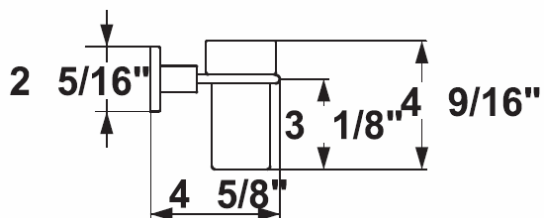

KWC QBIX/KWC QBIX-ART

Model number:
28.241.020.000

Tumbler holder with glass

Available in:
[000] All Chrome

Free Manuals Download Website

<http://myh66.com>

<http://usermanuals.us>

<http://www.somanuals.com>