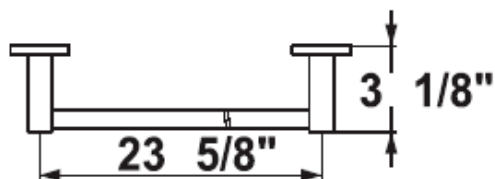

KWC QBIX/KWC QBIX-ART

Model number:

28.243.226.000 24" Length

28.243.228.000 32" Length

Bath towel bar

Available in:

[000] All Chrome

Free Manuals Download Website