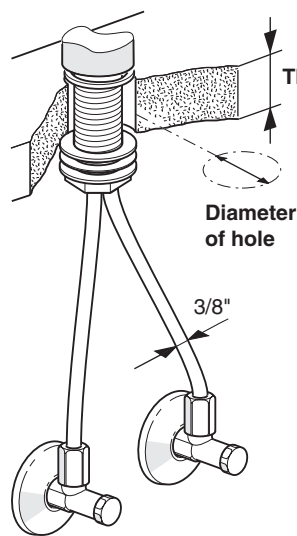

KWC STAR
K.10.41.22 A=185mm/7"
K.10.41.23 A=225mm/9"

KWC DORADO
K.10.X1.22 A=185mm/7"
K.10.X1.23 A=225mm/9"

KWC STAR
K.10.41.82 A=185mm/7"

KWC DORADO
K.10.X1.82 A=185mm/7"

E Operating data

Ideal operating pressure : 3 bar (45 PSI)
Max. operating pressure : 5 bar (70 PSI)
Max. pressure difference
cold/hot : 2 bar (25 PSI)
Equal pressures are recommended.
Ideal water temperature : 60 °C (140°F)
Max. water temperature : 90 °C (194°F)

**Attention:**

Before installation flush pipes thoroughly!

**Attention:**

Rincer à fond la tuyauterie avant le montage!

**Atención:**

Enjuagar escrupulosamente las tuberías antes del montaje!

	Diameter of hole	Thickness
	ø 35mm ø 1 3/8"	max 45mm max 1 3/4"
	ø 35mm ø 1 3/8"	max 60mm max 2 3/8"
	ø 28mm ø 3/4"	max 31mm max 1 1/4"

- E**
- Insert shower hose through swivel spout.
 - Mount the backflow preventer device (1) to the shower hose (2). Seal (3) is premounted in (1).
 - Connect the backflow preventer to the mixer outlet pipe (4). Don't forget seal (5).