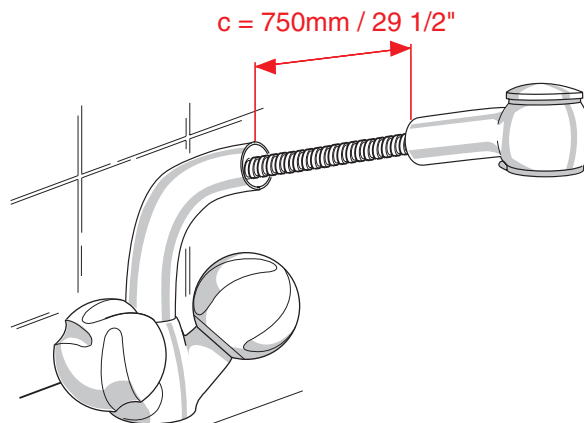

Installation of limit stop weight

Montage du contre-poids

Montaje del contrapeso

Installation of second backflow preventer

Montage du deuxième clapet antirefouleur

Montaje de la segunda válvula antirretorno