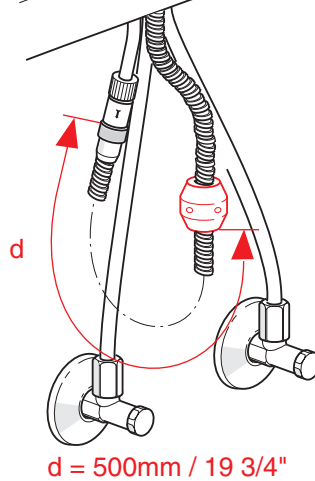

**Attention:**

Before installation flush pipes thoroughly!

**Attention:**

Rincer à fond la tuyauterie avant le montage!

**Atención:**

Enjuagar escrupulosamente las tuberías antes del montaje!

	Diameter of hole	Thickness
	ø 35mm ø 1 3/8"	max 45mm max 1 3/4"
	ø 35mm ø 1 3/8"	max 60mm max 2 3/8"
	ø 28mm ø 3/4"	max 31mm max 1 1/4"

Installation of limit stop weight

Montage du contre-poids

Montaje del contrapeso

Installation of second backflow preventer

Montage du deuxième clapet antirefouleur

Montaje de la segunda válvula antirretorno

- E**
- Insert shower hose through swivel spout.
 - Mount the backflow preventer device (1) to the shower hose (2). Seal (3) is premounted in (1).
 - Connect the backflow preventer to the mixer outlet pipe (4). Don't forget seal (5).