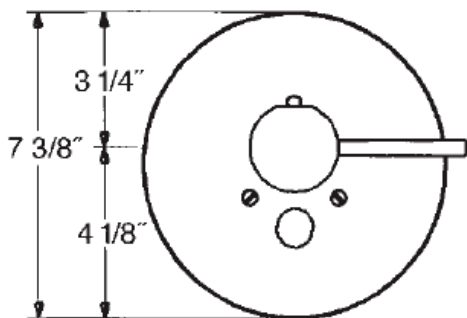

Model number:
K.20.H3.60.000A22

1. **1/2" thermostatic valve trim**
2. with diverter
   - with volume control

Available in:
[000] All chrome

---

1. **Features:**
2. Temperature control handle with safety stop at 100° F
   - Positive shut off diverter for tub and shower
3. ---

Rough-in sold separately
K.37.93.61.931.38