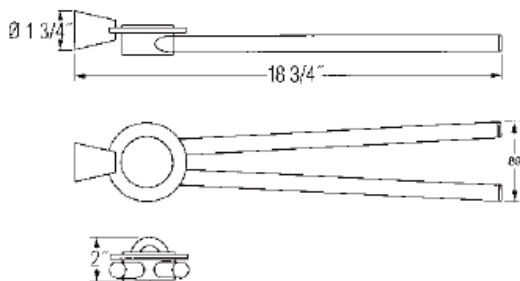

KWC DESIGNO

Model number:
K.28.H3.35.000.99 18 3/4" Length

Double towel rails

Available in:
[000] All chrome

Free Manuals Download Website

<http://myh66.com>

<http://usermanuals.us>

<http://www.somanuals.com>