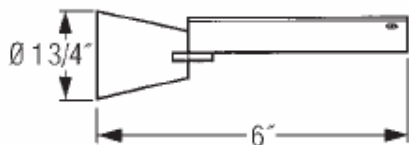

KWC DESIGNO

Model number:
K.28.H3.80.000.99

Sponge/soap dish

Available in:
[000] All chrome

Free Manuals Download Website

<http://myh66.com>

<http://usermanuals.us>

<http://www.somanuals.com>