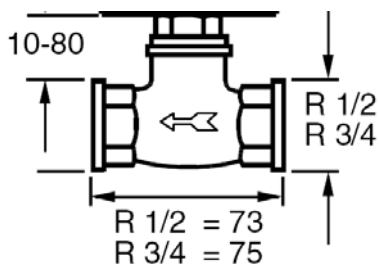

KWC VOLUME CONTROLS

Model number:

K.38.93.00.931.17 (3/4")

K.38.93.00.931.22 (1/2")

Volume control rough-in

Available in:

[931] Raw brass

Features:

- Installation depth: 1 3/8" - 2 3/4"
- Flow rate: 9.2 gpm @ 60 psi (1/2")
15 gpm @ 60 psi (3/4")

Trim sold separately

Free Manuals Download Website

<http://myh66.com>

<http://usermanuals.us>

<http://www.somanuals.com>