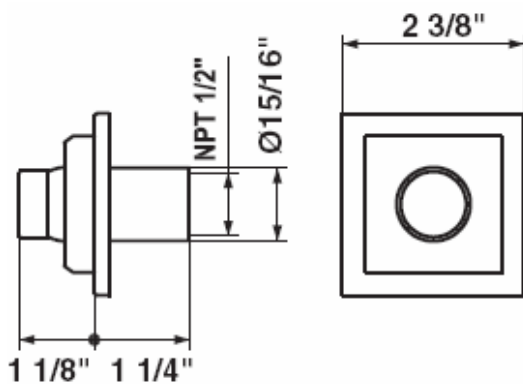

KWC QBIX/KWC QBIX-ART

Model number:
Z.506.288.000

Body spray

Available in:
[000] All Chrome

Features:

- 1/2" FPT connection
- Adjustable swivel ball joint
- Flow rate: Less than 1.5 gpm @ 80 psi

Free Manuals Download Website