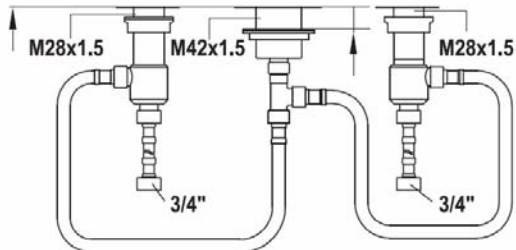

KWC ROMAN TUB ROUGH-IN

Model number:
Z.535.580.931

Roman tub rough-in

Available in:
[931] Raw brass

Features:

- 3-hole two handle
- Flow rate: 12 gpm @ 60 psi

Trim sold separately

Free Manuals Download Website