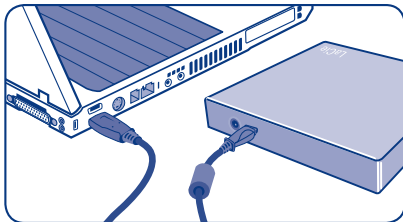

1. Power connection

2. Hi-Speed USB 2.0 port

Setup Steps

1. Connect the USB 2.0 cable to the drive and to your computer.

NOTE: If the USB bus does not supply sufficient power to operate the drive, connect the USB power sharing cable (included).