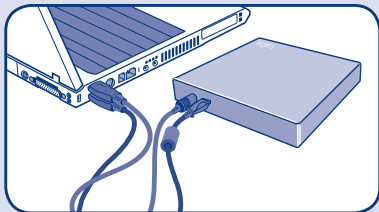

NOTE: If the USB bus does not supply sufficient power to operate the drive, connect the USB power sharing cable (included).

You can alternatively purchase an external power supply, which connects to a wall outlet, from the LaCie website.