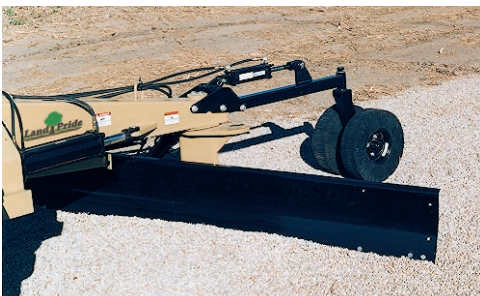

They don't come any tougher.

www.landpride.com

RBT55 SERIES

90 - 180 HP — 120"

- Angle up to 45°
- Tilt up to 30°
- Offset up to 33" left or right
- Optional skid shoes and side plates
- Optional hardened wear edges for ditching
- Optional double selector valve for tractors with less than three sets of hydraulic ports

Shown with optional end plates.

RBT55 pivot weldment features a 1" plate steel turntable, 1/2" thick tilt pivot bushing and a 4" solid kingpin.

Optional single or dual gauge wheels add accuracy and simplify grading operations.