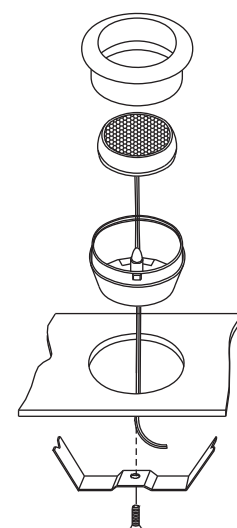

VC5K VC6K

INSTALLATION MANUAL

www.lanzar.com

CROSSOVER INSTRUCTION

4

INSTALLATION OF TWEETER

Surface Mount / Angle Mount

1. Choose a proper installation point for the tweeters. Be sure that you have enough clearance for the tweeter installation screw and that no other wires will get pinched behind this location by the tweeter mounting screw.
2. Assemble the tweeters as per the drawing to the left. Place the tweeter into the bracket and rotate it clock-wise until the tweeter locks into the bracket.

Flush Mount

1. Choose a proper installation point for the tweeters.
2. Make a 48mm diameter hole where you want to flush mount the tweeter
3. Before cutting the hole-be sure that you have enough clearance for the tweeter housing depth.
4. Assemble the tweeters as per the drawing to the left. **BE SURE TO CONNECT THE WIRES BEFORE PLACING THE TWEETER INTO THE FLUSH MOUNTING HOLE!**

3

MOUNTING INSTRUCTIONS

MIDWOOFERS

1. Using mounting template for speaker, mark the correct mounting location by a pencil or pen.
2. Cut out the panel by this marking and drill 4 holes for the mounting bolts to pass through.
3. Connect the terminal of speaker to car audio correctly by using cord provided
Caution: Be careful not to misconnect polarity
4. Insert grill & speaker Unit in the speaker mounting hole at the rear panel and fix speaker with bolts & screws & nuts provided.