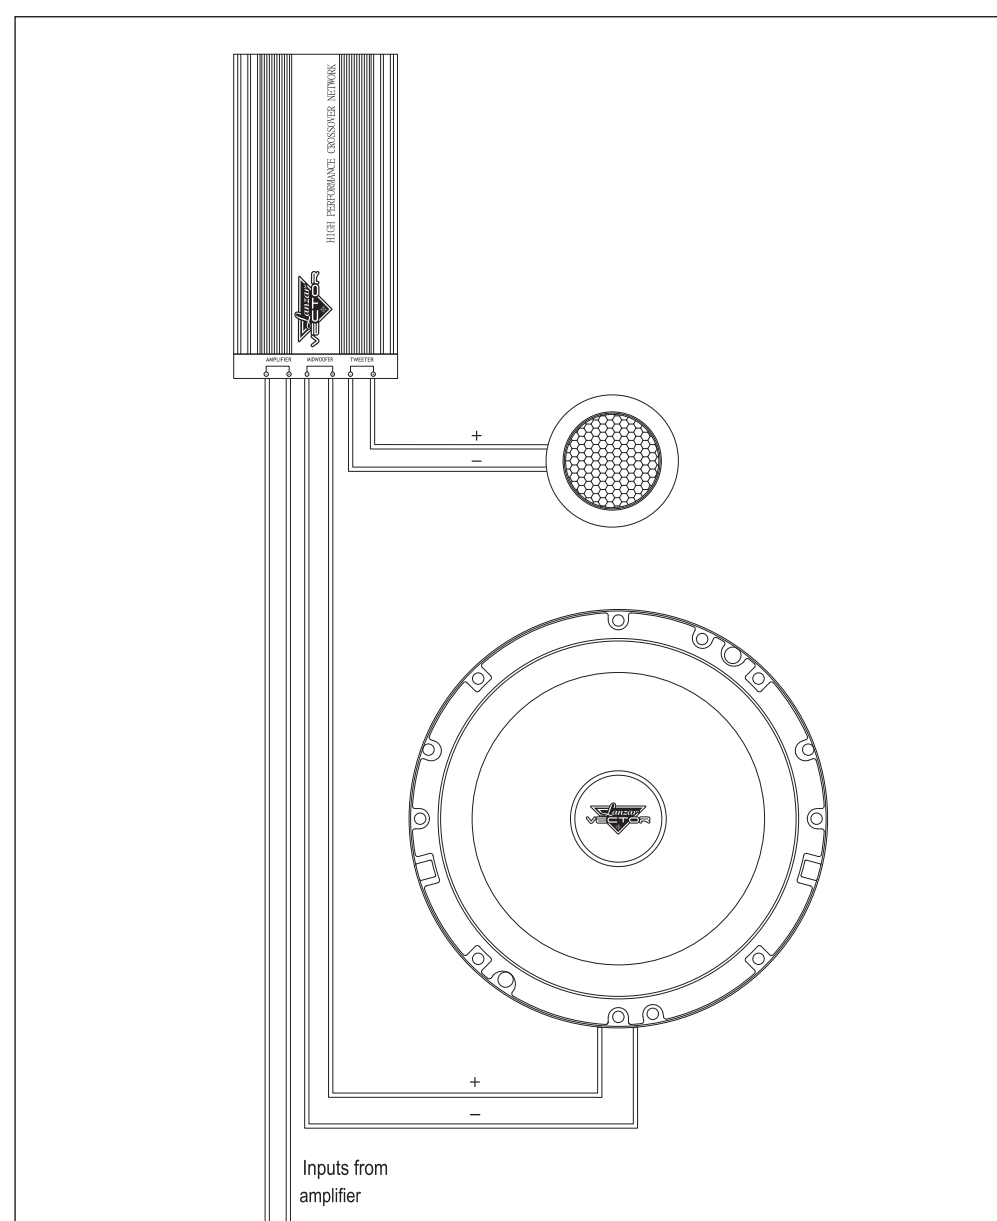

TEMPLATE (VC5K/VC6K)

INTRODUCTON

CONGRATULATIONS!
YOU HAVE PURCHASED ONE OF THE FINEST CAR AUDIO PRODUCTS AVAILABLE TODAY.
Lanzar VECTOR-SERIES SPEAKER IS A STATE OF THE ART PRODUCT CAREFULLY
DESIGNED & MANUFACTURED FOR VEHICLE USE AND HAS BEEN THOROUGHLY TESTED
TO ENSURE CONSISTENT AND RELIABLE PERFORMANCE.

VC5K VC6K

INSTALLATION MANUAL

www.lanzar.com

CROSSOVER INSTRUCTION

4

INSTALLATION OF TWEETER

Surface Mount / Angle Mount

1. Choose a proper installation point for the tweeters. Be sure that you have enough clearance for the tweeter installation screw and that no other wires will get pinched behind this location by the tweeter mounting screw.
2. Assemble the tweeters as per the drawing to the left. Place the tweeter into the bracket and rotate it clock-wise until the tweeter locks into the bracket.

Flush Mount

1. Choose a proper installation point for the tweeters.
2. Make a 48mm diameter hole where you want to flush mount the tweeter
3. Before cutting the hole-be sure that you have enough clearance for the tweeter housing depth.
4. Assemble the tweeters as per the drawing to the left. **BE SURE TO CONNECT THE WIRES BEFORE PLACING THE TWEETER INTO THE FLUSH MOUNTING HOLE!**

3

MOUNTING INSTRUCTIONS

MIDWOOFERS

1. Using mounting template for speaker, mark the correct mounting location by a pencil or pen.
2. Cut out the panel by this marking and drill 4 holes for the mounting bolts to pass through.
3. Connect the terminal of speaker to car audio correctly by using cord provided
Caution: Be careful not to misconnect polarity
4. Insert grill & speaker Unit in the speaker mounting hole at the rear panel and fix speaker with bolts & screws & nuts provided.