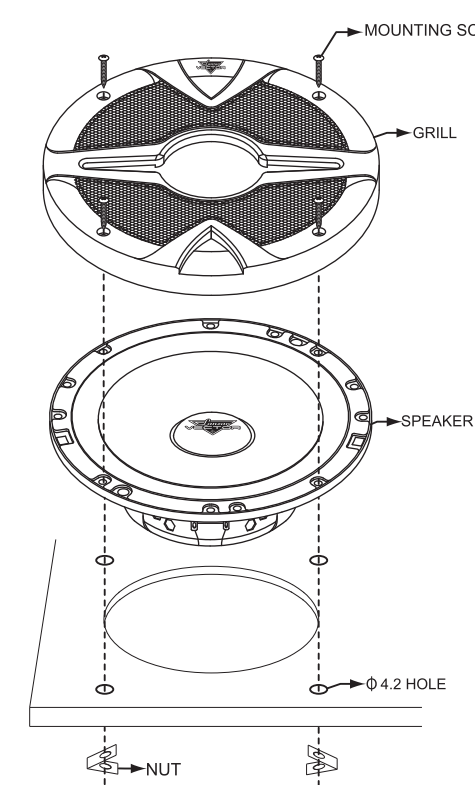

VC5K VC6K

INSTALLATION MANUAL

www.lanzar.com

CROSSOVER INSTRUCTION

4

INSTALLATION OF TWEETER

Surface Mount / Angle Mount

1. Choose a proper installation point for the tweeters. Be sure that you have enough clearance for the tweeter installation screw and that no other wires will get pinched behind this location by the tweeter mounting screw.
2. Assemble the tweeters as per the drawing to the left. Place the tweeter into the bracket and rotate it clock-wise until the tweeter locks into the bracket.

Flush Mount

1. Choose a proper installation point for the tweeters.
2. Make a 48mm diameter hole where you want to flush mount the tweeter
3. Before cutting the hole-be sure that you have enough clearance for the tweeter housing depth.
4. Assemble the tweeters as per the drawing to the left. **BE SURE TO CONNECT THE WIRES BEFORE PLACING THE TWEETER INTO THE FLUSH MOUNTING HOLE!**

3

MOUNTING INSTRUCTIONS

MIDWOOFERS

1. Using mounting template for speaker, mark the correct mounting location by a pencil or pen.
2. Cut out the panel by this marking and drill 4 holes for the mounting bolts to pass through.
3. Connect the terminal of speaker to car audio correctly by using cord provided
Caution: Be careful not to misconnect polarity
4. Insert grill & speaker Unit in the speaker mounting hole at the rear panel and fix speaker with bolts & screws & nuts provided.