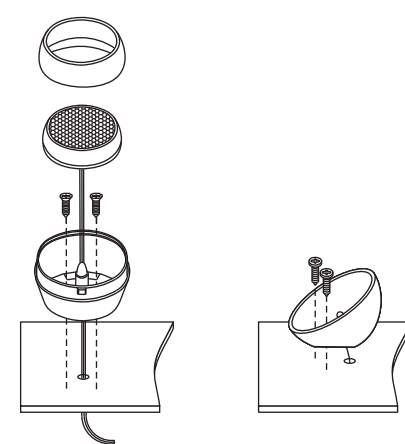

VC5K VC6K

INSTALLATION MANUAL

www.lanzar.com

CROSSOVER INSTRUCTION

4

INSTALLATION OF TWEETER

Surface Mount / Angle Mount

1. Choose a proper installation point for the tweeters. Be sure that you have enough clearance for the tweeter installation screw and that no other wires will get pinched behind this location by the tweeter mounting screw.
2. Assemble the tweeters as per the drawing to the left. Place the tweeter into the bracket and rotate it clock-wise until the tweeter locks into the bracket.

Flush Mount

1. Choose a proper installation point for the tweeters.
2. Make a 48mm diameter hole where you want to flush mount the tweeter
3. Before cutting the hole-be sure that you have enough clearance for the tweeter housing depth.
4. Assemble the tweeters as per the drawing to the left. **BE SURE TO CONNECT THE WIRES BEFORE PLACING THE TWEETER INTO THE FLUSH MOUNTING HOLE!**

3

MOUNTING INSTRUCTIONS

MIDWOOFERS

1. Using mounting template for speaker, mark the correct mounting location by a pencil or pen.
2. Cut out the panel by this marking and drill 4 holes for the mounting bolts to pass through.
3. Connect the terminal of speaker to car audio correctly by using cord provided
Caution: Be careful not to misconnect polarity
4. Insert grill & speaker Unit in the speaker mounting hole at the rear panel and fix speaker with bolts & screws & nuts provided.