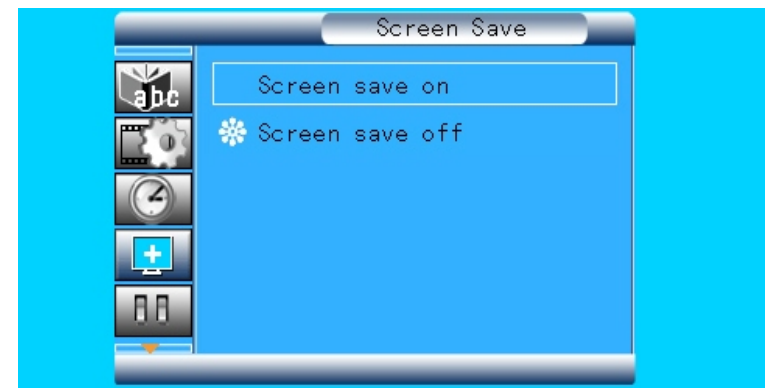

: Clock setup

: Alarm setup

The buttons' operation method is shown as below:

 button: shift items or choose parameters.

 or ENTER button: enter the selected item, confirm the setup

result.

 or OSD button: Back to the up-level item/the last picture or forward to the next picture

Front

Side

Back

5

When alarm goes off, the screen displays current date and time. Press any button to return to the previous mode

7. Setup Menu

Press **OSD** /MENU to return to function select menu.

14

Actions:

Press **OSD** to return to function select menu. Press **▲/▼** to move to the previous or next month.

Display Information:

- Monthly calendar display
- Picture display
- Time display
- Alarm display

6. Alarm screen

13

User Operation Guide:

Turn on DPF, Then the screen display as below:

1. Function select

In the function select menu, you can Press **▲/▼/◀/▶** to select to play picture, music, movie, combo or text, then Press **enter** to card select menu. And you can also select to edit the files, setup the system or display the calendar