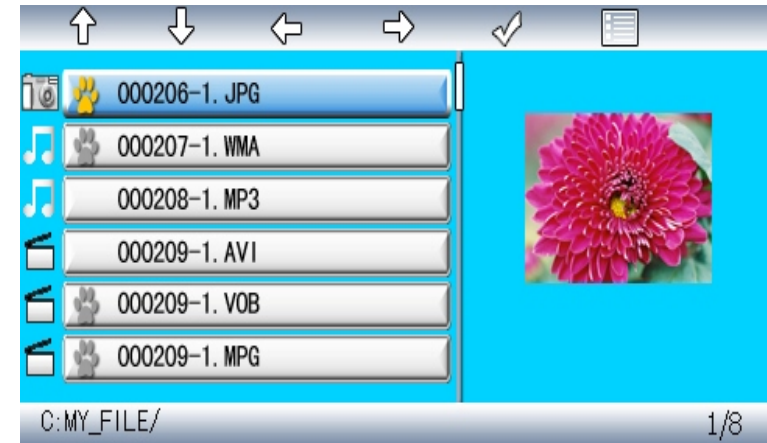

Info bar layout and functions:

- Status indicator
- Play/Pause
- Stop
- Previous song
- Fast backward
- Fast forward
- Next song
- Show file info
- ID3 tag display
- Play mode (Standard, Repeat, Directory repeat)

5. Calendar

4.2 Picture display screen

Info bar layout and functions:

- Status indicator
- Play/Pause
- Stop
- Picture rotate
- Zoom
- Previous picture

4.3 Music playback screen

File management screen Action: