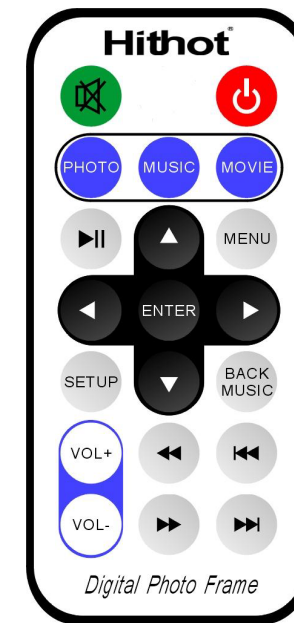

Features

- Playback of photo, music, or video files stored in data storage devices through dual High-Speed USB 2.0 port or various card-reader port, or internal memory.
- Supported data storage devices include USB disk, memory card, MP3 player, hard disk, etc.
- Dual High-Speed USB 2.0 can be configured as OTG, Host, or Device
- Supports up to 8000x8000 mega pixel image files (JPEG format)
- Compatible with most digital cameras stored JPEG images including Motion JPEG files
- Automatic slideshow with multiple transition effects and adjustable display time
- Dedicated hardware JPEG decoder for super fast JPEG display
- Plays slideshow with MP3 music on in the background
- Plays MP3 music through the integrated speakers
- Plays MPEG-I, II, or IV video files (including DIVX) stored on supported memory cards or external USB devices.
- Supports SD, SM, MS, CF, MMC, and xD memory cards
- User friendly on-screen display
- Build in alarm clock and calendar

Remoter

- ▲ Up Joystick button:
  - a) Move up the cursor at the menu
  - b) Open brightness adjustment menu at playing interface
  - c) Switch picture control bar and music control bar (After ENTER button open control bar).
  - d) Shift up when zoom in picture