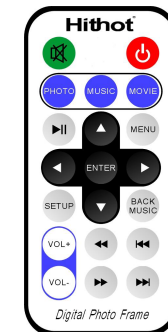

Hithot[®]

Digital Photo Frame

10.4 INCH SERIALS

USER MANUAL

VER:AM104L2007032801

Contents

● SPECIFICATIONS	2
● Features	3
● Front	4
● Side	4
● Back	5
● User Operation Guide	6
● REMOTER	16
● Connect to TV	17
● What`s in the box	18

What`s in the box

Digital Photo Frame

User Manual

TV Cable

Power Adaptor

Remote controller

Connect to TV

When connected to the TV, your digital images will be displayed on your TV screen.

SPECIFICATIONS

- Display: 10.4 inch TFT LCD
- File format: Audio(MP3)/Photo(JPG)/Video(MPEG1/2/4)
- USB interface connect to computer
- Support HOST USB /SD/MMC/MS/XD/CF card, System detect USB first ,If USB device and card all in system, system read USB device.
- Video System: Support NTSC/PAL
- Output Port: One AV(Audio/Video output port)
- Remote Control: Key press control
- Memory can copy to cards,cards can copy to memory.
- OTG :Hot-plug file transfer between many devices.
- Internal NAND flash(option)
- Other Function: Slideshow automatically
- Power: DC 9V input/100-240V
- Power Consumption:9W
- Operation Temperature: -5-40°C
- Operation Humidity:20%-80% relative humi
- Storage Temperature:-15°C-50°C
- Speaker: Speaker inside (2*1W)