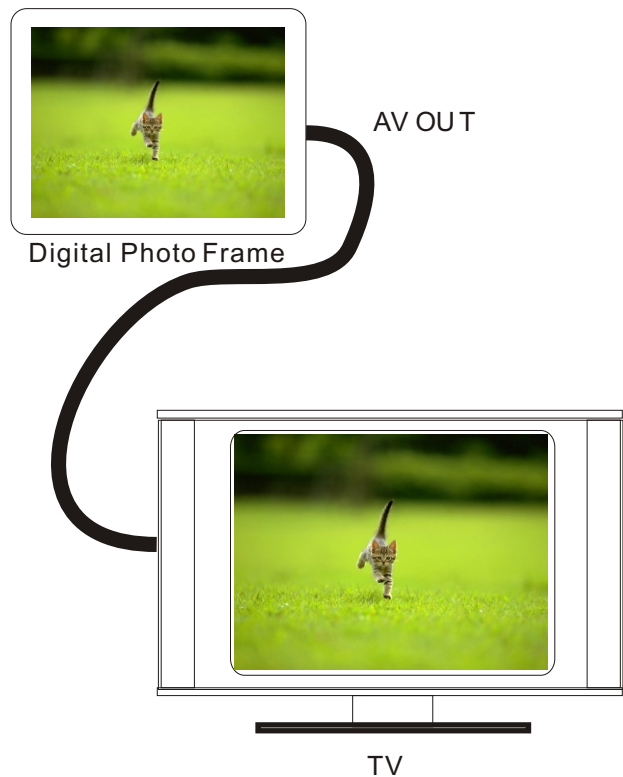

Hithot[®]

Digital Photo Frame

10.4 INCH SERIALS

USER MANUAL

VER:AM104L2007032801

Contents

● SPECIFICATIONS	2
● Features	3
● Front	4
● Side	4
● Back	5
● User Operation Guide	6
● REMOTER	16
● Connect to TV	17
● What`s in the box	18

What`s in the box

Digital Photo Frame

User Manual

TV Cable

Power Adaptor

Remote controller

Connect to TV

When connected to the TV, your digital images will be displayed on your TV screen.

Features

- Playback of photo, music, or video files stored in data storage devices through dual High-Speed USB 2.0 port or various card-reader port, or internal memory.
- Supported data storage devices include USB disk, memory card, MP3 player, hard disk, etc.
- Dual High-Speed USB 2.0 can be configured as OTG, Host, or Device
- Supports up to 8000x8000 mega pixel image files (JPEG format)
- Compatible with most digital cameras stored JPEG images including Motion JPEG files
- Automatic slideshow with multiple transition effects and adjustable display time
- Dedicated hardware JPEG decoder for super fast JPEG display
- Plays slideshow with MP3 music on in the background
- Plays MP3 music through the integrated speakers
- Plays MPEG-I, II, or IV video files (including DIVX) stored on supported memory cards or external USB devices.
- Supports SD, SM, MS, CF, MMC, and xD memory cards
- User friendly on-screen display
- Build in alarm clock and calendar