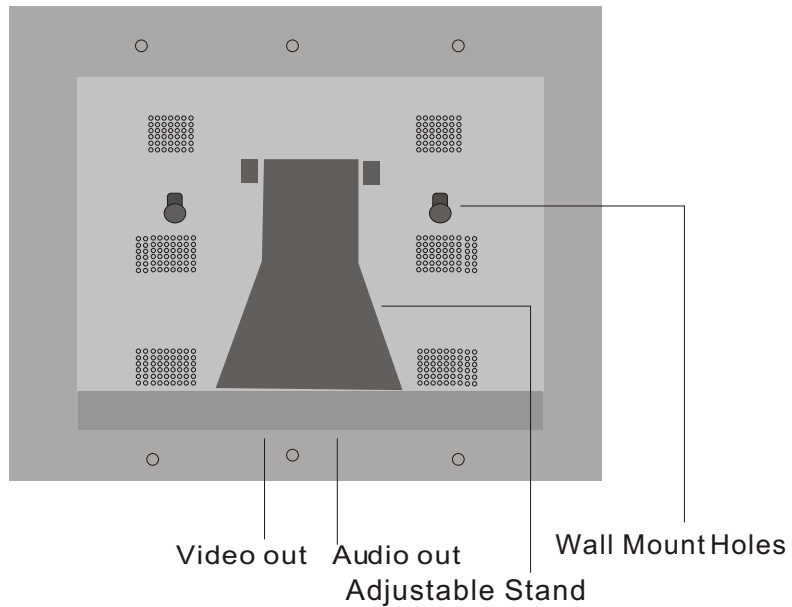

Back

5

When alarm goes off, the screen displays current date and time. Press any button to return to the previous mode

7. Setup Menu

Press **OSD** /MENU to return to function select menu.

14