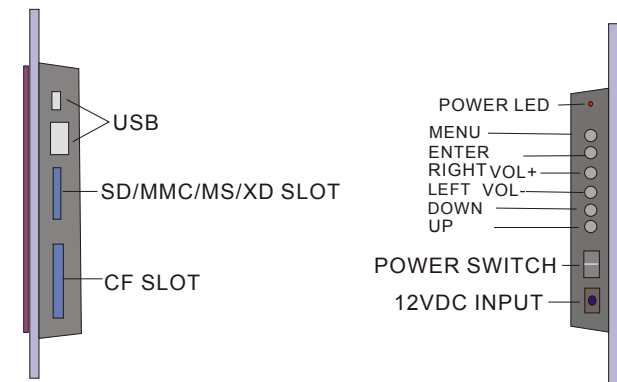

The setup items are shown as below:

: Menu language setup, it includes Simplified Chinese, English two items.

: Picture setup, it includes the speed of automatic slide show, picture play mode two items.

: Clock setup

: Alarm setup

The buttons' operation method is shown as below:

button: shift items or choose parameters.

or ENTER button: enter the selected item, confirm the setup

result.

or OSD button: Back to the up-level item/the last picture or forward to the next picture

Front

Side