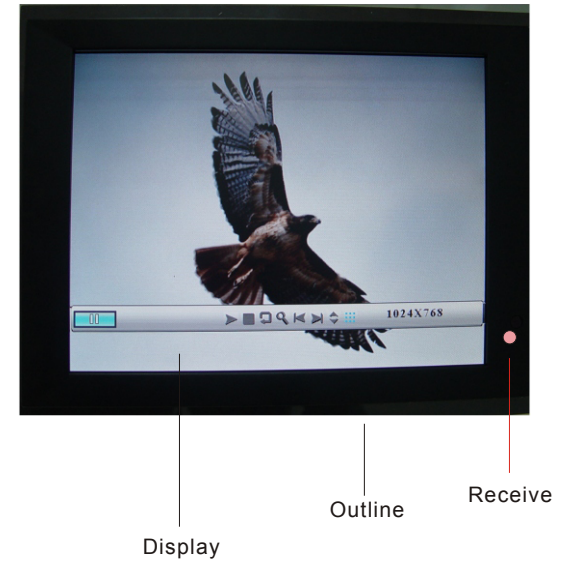

Remoter

- ▲ Up Joystick button:
 - a) Move up the cursor at the menu
 - b) Open brightness adjustment menu at playing interface
 - c) Switch picture control bar and music control bar (After ENTER button open control bar).
 - d) Shift up when zoom in picture

The setup items are shown as below:

: Menu language setup, it includes Simplified Chinese, English two items.

: Picture setup, it includes the speed of automatic slide show, picture play mode two items.

: Clock setup

: Alarm setup

The buttons' operation method is shown as below:

 button: shift items or choose parameters.

 or ENTER button: enter the selected item, confirm the setup

result.

 or OSD button: Back to the up-level item/the last picture or forward to the next picture

Front

Side

Back

5

When alarm goes off, the screen displays current date and time. Press any button to return to the previous mode

7. Setup Menu

Press **OSD** /MENU to return to function select menu.

14