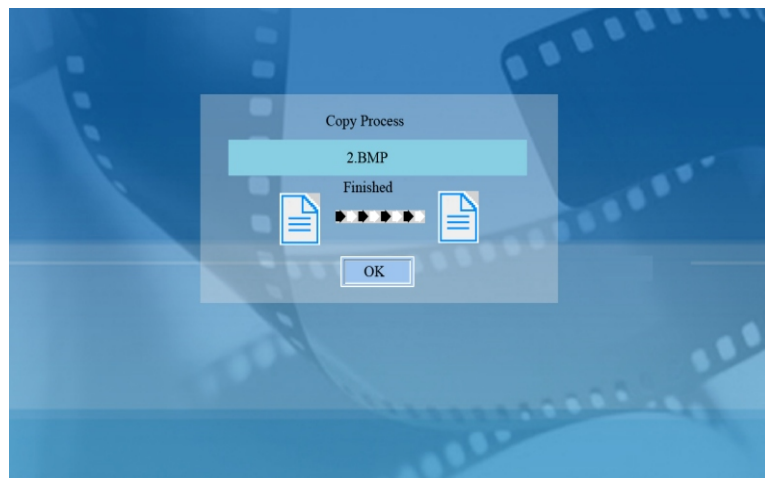

4. Playback screens

Actions:

During Playback, press **ENTER** and info bar displays on the screen. Then select a function item by pressing **←/→**, and press **ENTER** to perform the corresponding function. Press **OSD** to return to file list display screen .