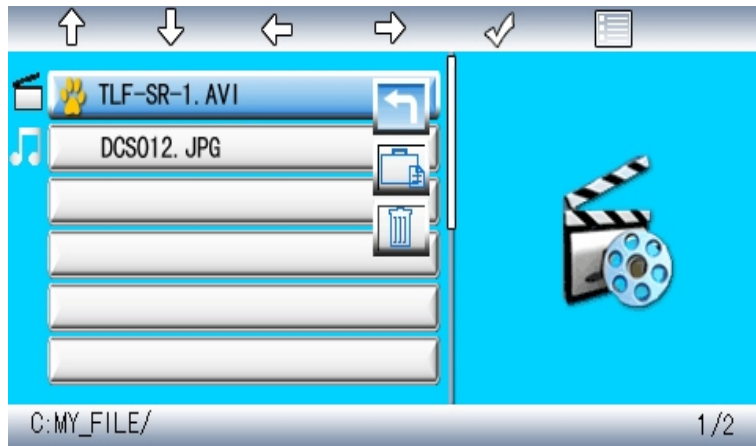

4. Playback screens

Actions:

During Playback, press **ENTER** and info bar displays on the screen. Then select a function item by pressing **←/→**, and press **ENTER** to perform the corresponding function. Press **OSD** to return to file list display screen .