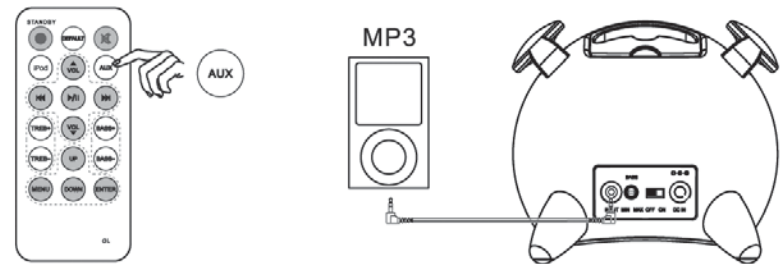

10. To use an external music source (i.e. Laptop). Connect it to the AIP input jack and press the "AUX" button on the remote. If you don't connect iPod on AIP, the AIP will choose the external source automatically.