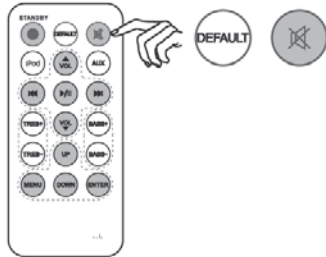

3. To adjust volume: touch the left ear of the iRange Station to reduce the volume and the right ear to increase the volume. (NOTE: this is touch sensitive and you do not need to press the ears hard), alternatively press "VOL+" / "VOL-" on the remote control. When the volume is adjusted to MAX or MIN the light (in the iRange Docking Station mouth) will stop flashing.

4

4. To select music from the iPod, please press "◀◀" / "▶▶" / "||" / "▶▶▶" on the remote control to select Preview, Play, Pause and Next.

5. If you want to navigate the menu on the iPod, please press the "MENU" button on the remote control to activate, press "UP" / "DOWN" to select then press "ENTER" to confirm.

6. Press "TREB+" / "TREB-" and "BASS+" / "BASS-" to adjust the level of the "TREB" and "BASS".

5

LASER

SPK-IPT01 User Manual

7. Press the "DEFAULT" button for background music. Press the "MUTE" to mute. Press "DEFAULT" or "MUTE" again or the volume button to resume normal play.

8. The "STANDBY" button will switch the AIP unit on and will also put the unit into standby mode. This will be indicated by a flashing light.

9. After using the AIP unit, please flick the switch to the "OFF" position at the back of the unit, then remove external devices.