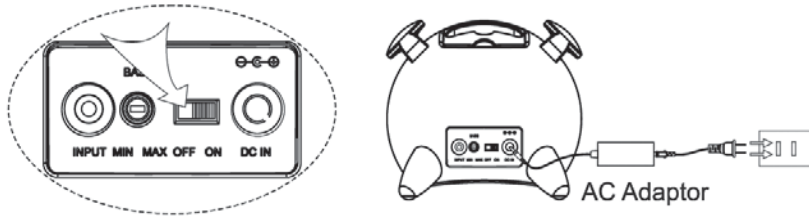

PACKAGE CONTENTS

1. AIP with upper docking station
2. AC /DC Adaptor
3. Remote Control
4. iPod cradle
5. Audio connection cable
6. User guide
7. Lever handle

SPK-IPT01 User Manual

OPERATING INSTRUCTIONS

1. Connect the iRange Station with the AC adaptor and switch the unit on.