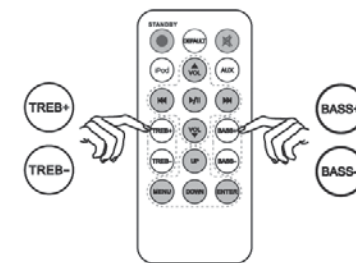

3. To adjust volume: touch the left ear of the iRange Station to reduce the volume and the right ear to increase the volume. (NOTE: this is touch sensitive and you do not need to press the ears hard), alternatively press "VOL+" / "VOL-" on the remote control. When the volume is adjusted to MAX or MIN the light (in the iRange Docking Station mouth) will stop flashing.

4

4. To select music from the iPod, please press "◀◀" / "▶▶" / "||" / "▶▶▶" on the remote control to select Preview, Play, Pause and Next.

5. If you want to navigate the menu on the iPod, please press the "MENU" button on the remote control to activate, press "UP" / "DOWN" to select then press "ENTER" to confirm.

6. Press "TREB+" / "TREB-" and "BASS+" / "BASS-" to adjust the level of the "TREB" and "BASS".

5

LASER

SPK-IPT01 User Manual

7. Press the "DEFAULT" button for background music. Press the "MUTE" to mute. Press "DEFAULT" or "MUTE" again or the volume button to resume normal play.