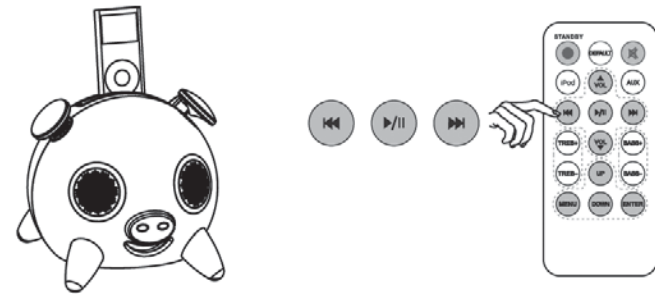

PACKAGE CONTENTS

1. AIP with upper docking station
2. AC /DC Adaptor
3. Remote Control
4. iPod cradle
5. Audio connection cable
6. User guide
7. Lever handle

SPK-IPT01 User Manual

OPERATING INSTRUCTIONS

1. Connect the iRange Station with the AC adaptor and switch the unit on.

2. iPod connection: Connect the iPod to the iRange Station. The iRange Station will choose iPod as a current audio source automatically, otherwise press "iPod" button on the remote control.

Attention: Your speaker is on the "On" position prior to docking your iPod.

3. To adjust volume: touch the left ear of the iRange Station to reduce the volume and the right ear to increase the volume. (NOTE: this is touch sensitive and you do not need to press the ears hard), alternatively press "VOL+" / "VOL-" on the remote control. When the volume is adjusted to MAX or MIN the light (in the iRange Docking Station mouth) will stop flashing.

4

4. To select music from the iPod, please press "◀◀" / "▶▶" / "||" / "▶▶▶" on the remote control to select Preview, Play, Pause and Next.

5. If you want to navigate the menu on the iPod, please press the "MENU" button on the remote control to activate, press "UP" / "DOWN" to select then press "ENTER" to confirm.