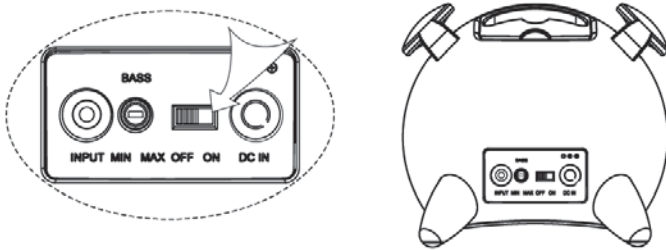

3. To adjust volume: touch the left ear of the iRange Station to reduce the volume and the right ear to increase the volume. (NOTE: this is touch sensitive and you do not need to press the ears hard), alternatively press "VOL+" / "VOL-" on the remote control. When the volume is adjusted to MAX or MIN the light (in the iRange Docking Station mouth) will stop flashing.

4

4. To select music from the iPod, please press "◀◀" / "▶▶" / "||" / "▶▶▶" on the remote control to select Preview, Play, Pause and Next.

5. If you want to navigate the menu on the iPod, please press the "MENU" button on the remote control to activate, press "UP" / "DOWN" to select then press "ENTER" to confirm.

6. Press "TREB+" / "TREB-" and "BASS+" / "BASS-" to adjust the level of the "TREB" and "BASS".

5

LASER

SPK-IPT01 User Manual

7. Press the "DEFAULT" button for background music. Press the "MUTE" to mute. Press "DEFAULT" or "MUTE" again or the volume button to resume normal play.

8. The "STANDBY" button will switch the AIP unit on and will also put the unit into standby mode. This will be indicated by a flashing light.

9. After using the AIP unit, please flick the switch to the "OFF" position at the back of the unit, then remove external devices.