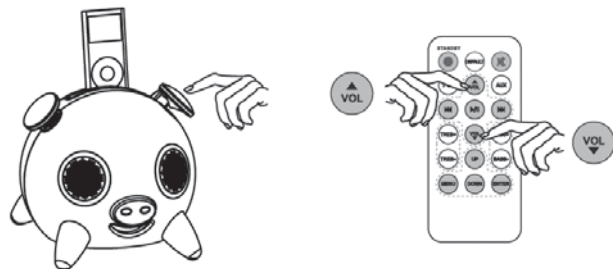

PACKAGE CONTENTS

1. AIP with upper docking station
2. AC /DC Adaptor
3. Remote Control
4. iPod cradle
5. Audio connection cable
6. User guide
7. Lever handle

SPK-IPT01 User Manual

OPERATING INSTRUCTIONS

1. Connect the iRange Station with the AC adaptor and switch the unit on.

2. iPod connection: Connect the iPod to the iRange Station. The iRange Station will choose iPod as a current audio source automatically, otherwise press "iPod" button on the remote control.

Attention: Your speaker is on the "On" position prior to docking your iPod.

3. To adjust volume: touch the left ear of the iRange Station to reduce the volume and the right ear to increase the volume. (NOTE: this is touch sensitive and you do not need to press the ears hard), alternatively press "VOL+" / "VOL-" on the remote control. When the volume is adjusted to MAX or MIN the light (in the iRange Docking Station mouth) will stop flashing.