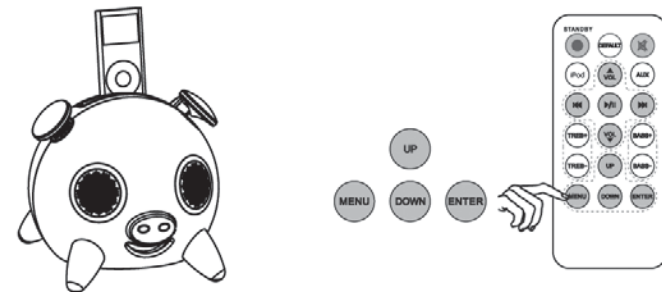

2. iPod connection: Connect the iPod to the iRange Station. The iRange Station will choose iPod as a current audio source automatically, otherwise press "iPod" button on the remote control.

Attention: Your speaker is on the "On" position prior to docking your iPod.

3. To adjust volume: touch the left ear of the iRange Station to reduce the volume and the right ear to increase the volume. (NOTE: this is touch sensitive and you do not need to press the ears hard), alternatively press "VOL+" / "VOL-" on the remote control. When the volume is adjusted to MAX or MIN the light (in the iRange Docking Station mouth) will stop flashing.

4

4. To select music from the iPod, please press "◀◀" / "▶▶" / "||" / "▶▶▶" on the remote control to select Preview, Play, Pause and Next.

5. If you want to navigate the menu on the iPod, please press the "MENU" button on the remote control to activate, press "UP" / "DOWN" to select then press "ENTER" to confirm.