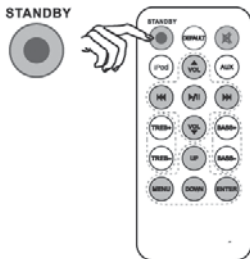

9. After using the AIP unit, please flick the switch to the "OFF" position at the back of the unit, then remove external devices.