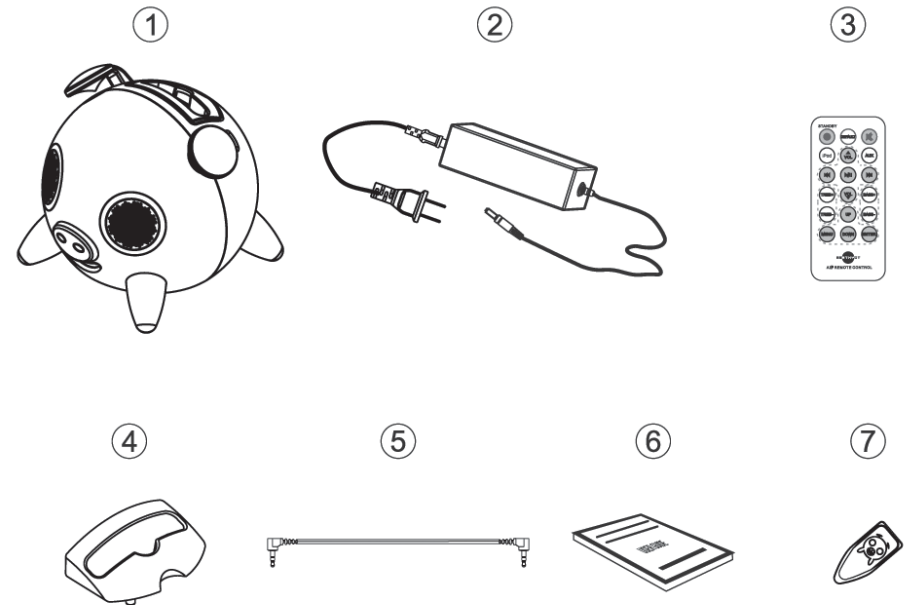

SPK-IPT01

User Manual

Please read carefully before use

LASER

SPK-IPT01 User Manual

SAFETY INSTRUCTIONS

To ensure your safety and enjoyment, read and follow the following safety instructions.

Warning:

PACKAGE CONTENTS

1. AIP with upper docking station
2. AC /DC Adaptor
3. Remote Control
4. iPod cradle
5. Audio connection cable
6. User guide
7. Lever handle

SPK-IPT01 User Manual

OPERATING INSTRUCTIONS

1. Connect the iRange Station with the AC adaptor and switch the unit on.

3. To adjust volume: touch the left ear of the iRange Station to reduce the volume and the right ear to increase the volume. (NOTE: this is touch sensitive and you do not need to press the ears hard), alternatively press "VOL+" / "VOL-" on the remote control. When the volume is adjusted to MAX or MIN the light (in the iRange Docking Station mouth) will stop flashing.