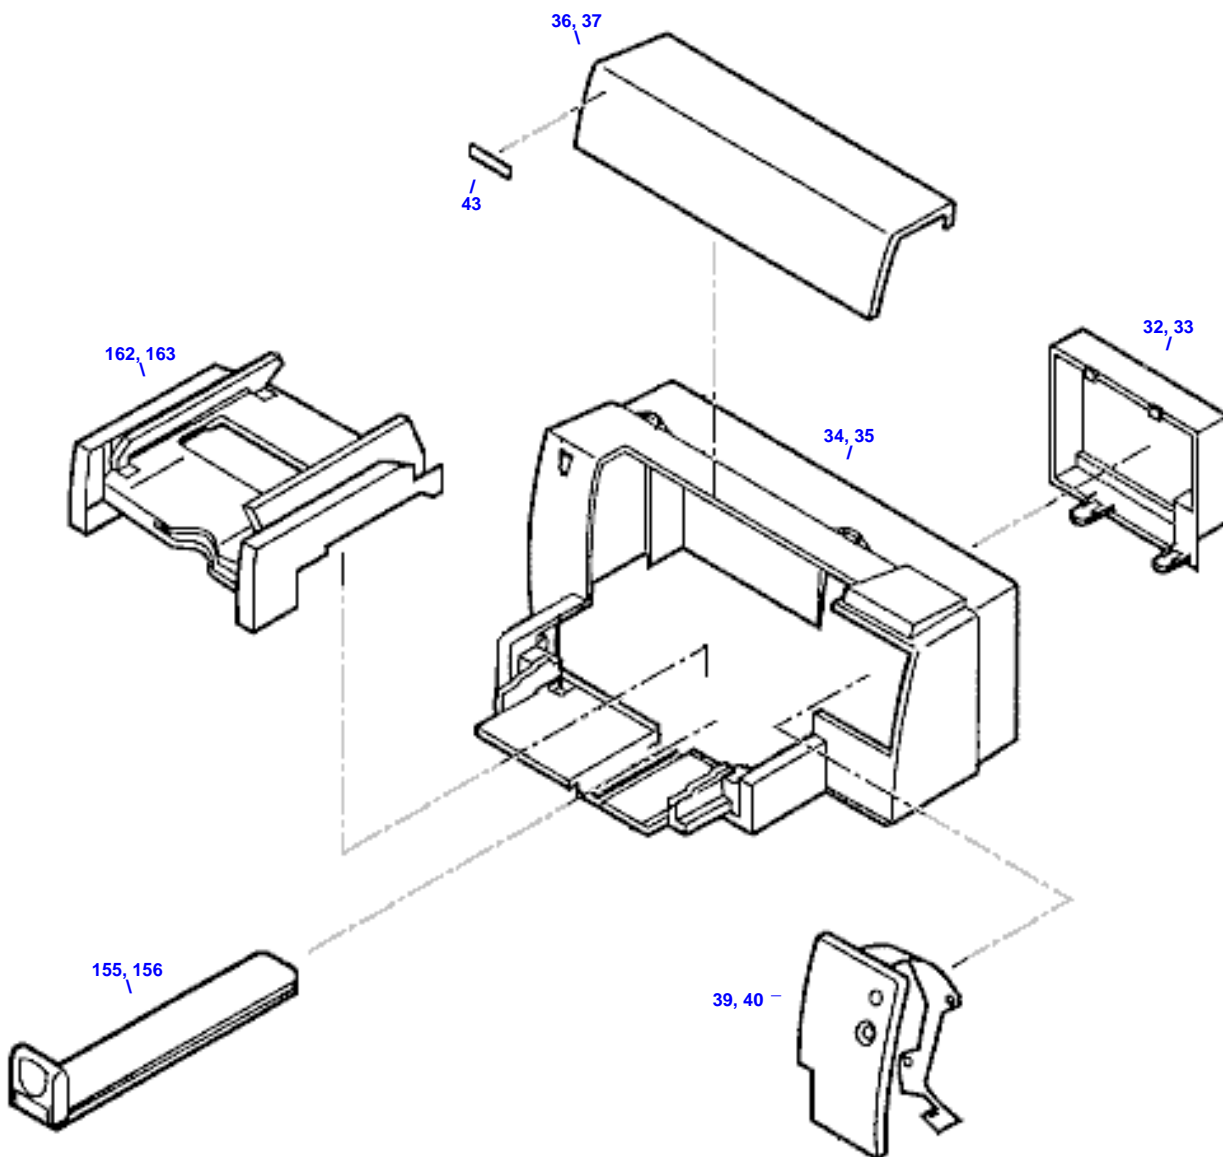

External Case Parts