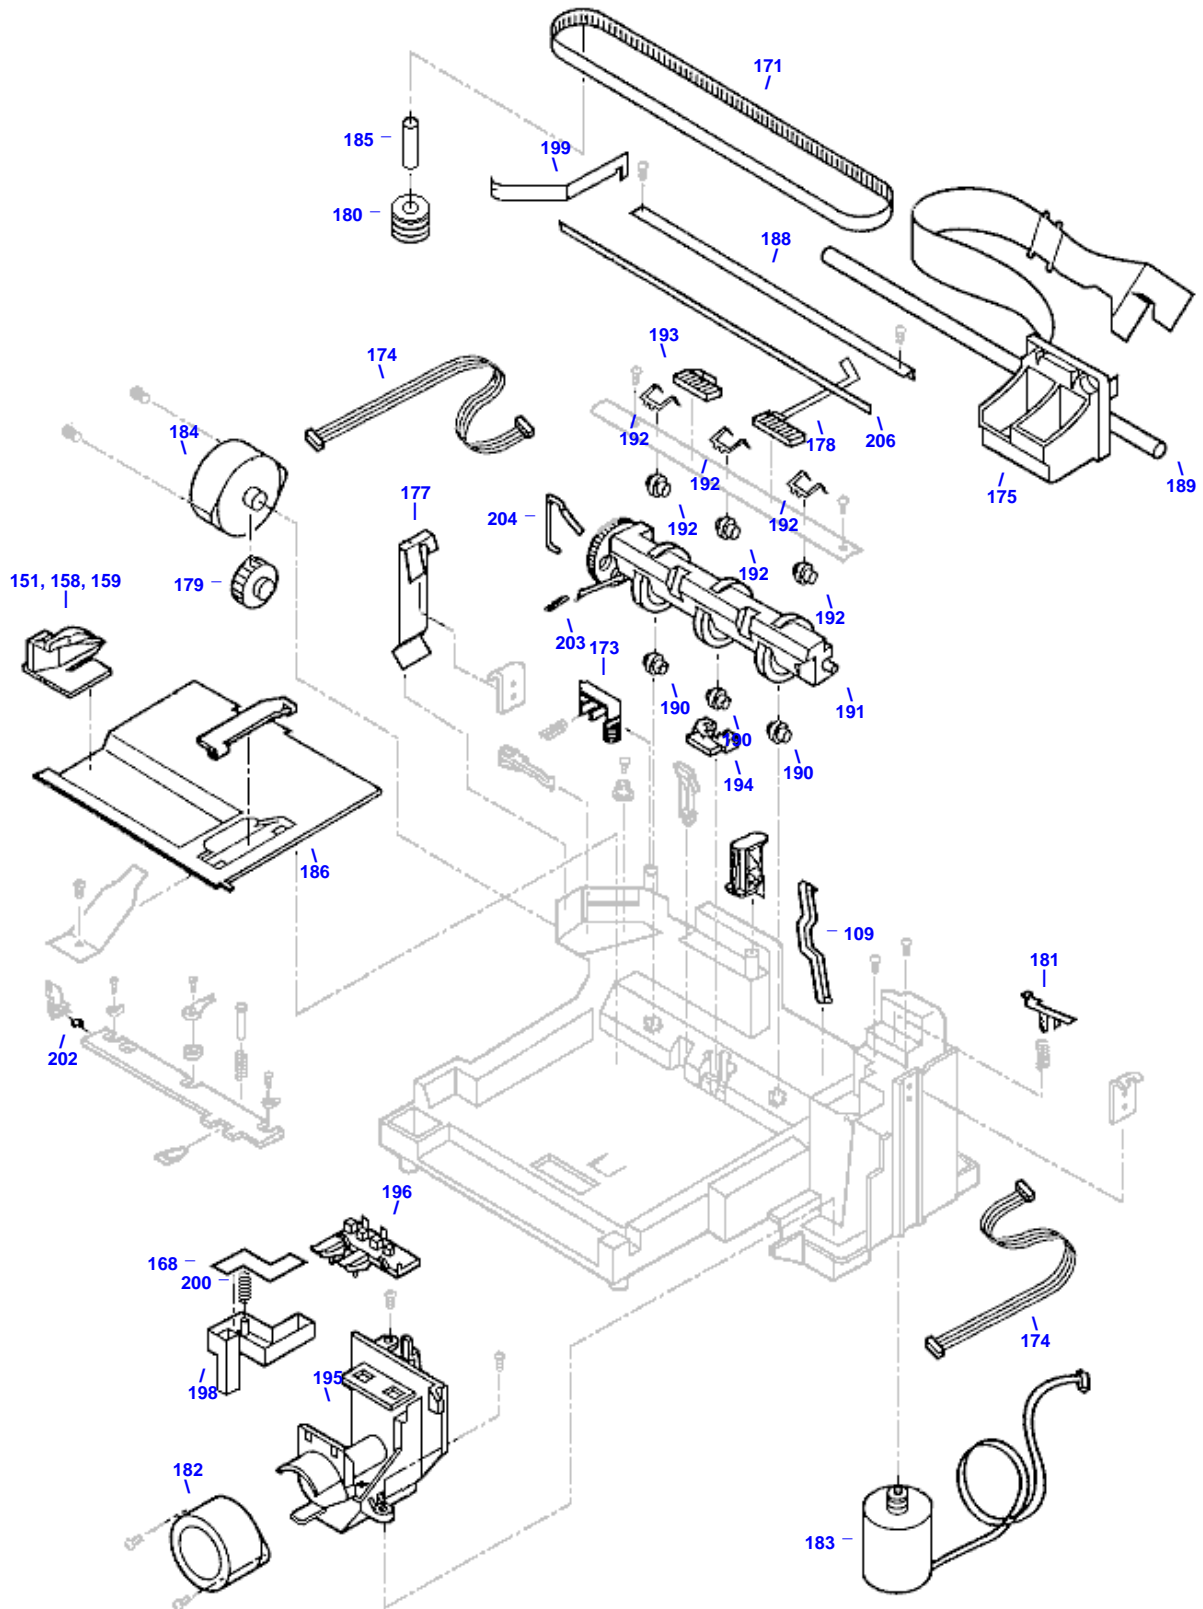

Print Mechanism Assembly

Print Mechanism Assembly - 187