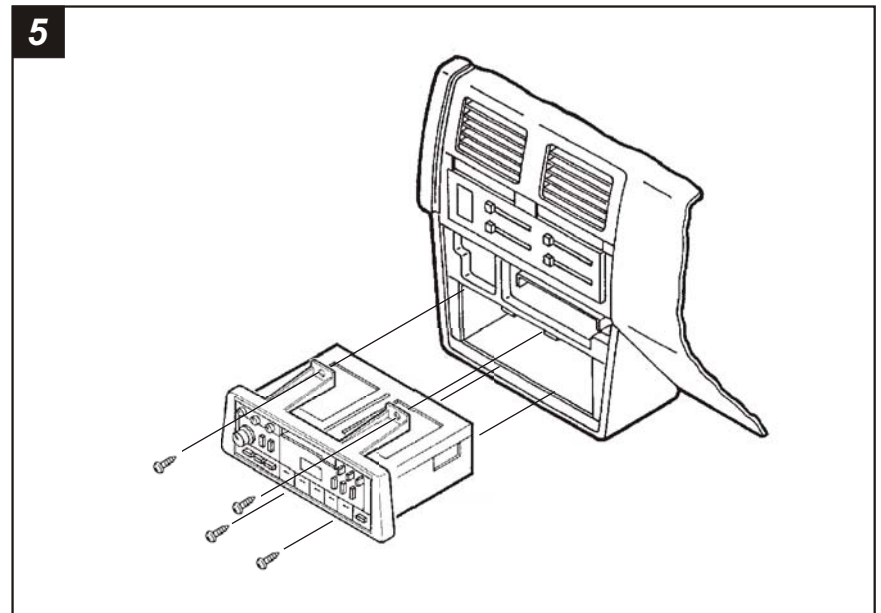

Re-connect the battery terminal and test the unit for proper operation. Mount the head unit/kit assembly to the sub-dash with (4) screws previously removed in step #1.