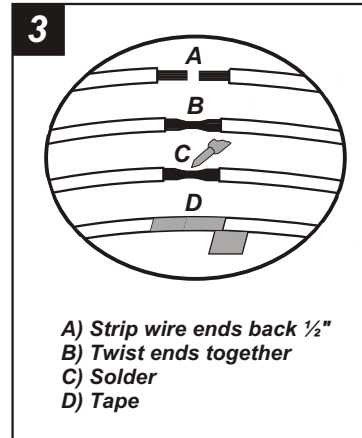

## ALL VEHICLES

Disconnect the negative battery terminal to prevent an accidental short circuit. Remove the ashtray and (1) screw exposed in the top-right corner of the ashtray cavity. Remove (2) Phillips screws above the climate controls. Remove (2) Phillips screws from the base of the radio trim bezel. Unclip the radio trim bezel and disconnect the cigarette lighter wiring. Remove the bezel. Remove (4) screws securing the factory head unit and disconnect the wiring.

**2-SHAFT HEAD UNITS:** Slide the aftermarket head unit into the kit and secure with shaft nuts. (see Fig. A)

**DIN HEAD UNITS:** Cut and remove the shaft supports from the **Radio Housing**. Slide the DIN cage into the kit and secure by bending the metal locking tabs down. Slide the aftermarket head unit into the cage until secure. (see Fig. B)