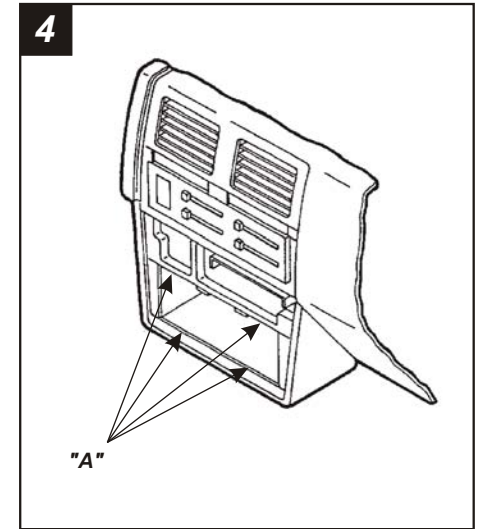

Locate the (4) mounting positions in the sub-dash ("A").