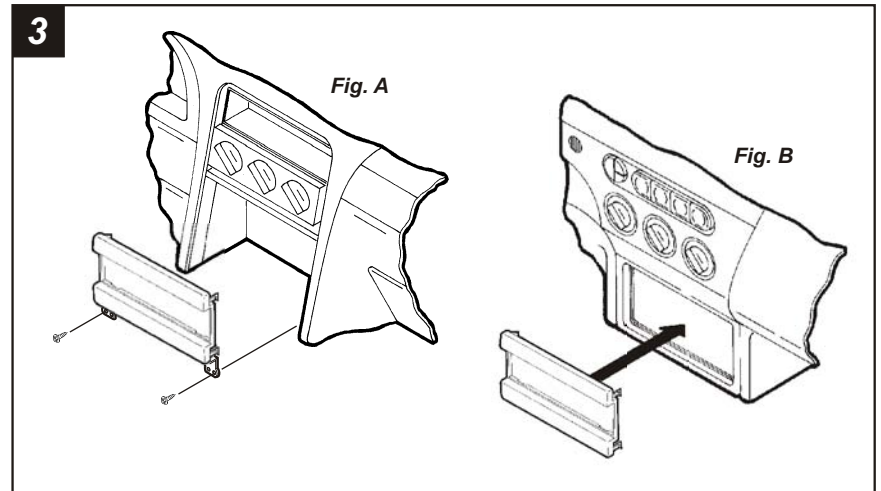

99-5803

INSTALLATION INSTRUCTIONS

APPLICATIONS

CAR	PAGE
FORD	
Mustang 2001-03.....	1-2
MERCURY	
Cougar 1999-02.....	1-2

FORD Mustang 2001-03

1
Disconnect the negative battery terminal to prevent an accidental short circuit. Unclip the gear shifter trim and remove. Unclip the radio/climate control trim bezel and remove. Remove (2) 7mm hex-head screws from the factory head unit and disconnect the wiring.

2
Locate the **Radio Housing**. Skip to the *Installation Instructions for ALL VEHICLES on Page #2*.

ALL VEHICLES

3
MUSTANG: Mount the **Radio Housing** to the sub-dash with (2) 7mm hex-head screws previously removed in step #1 (Fig. A).