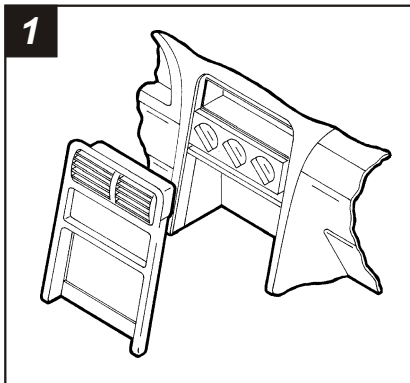

99-5803

INSTALLATION INSTRUCTIONS

APPLICATIONS

CAR	PAGE
FORD	
Mustang 2001-03.....	1-2
MERCURY	
Cougar 1999-02.....	1-2

FORD Mustang 2001-03

1
Disconnect the negative battery terminal to prevent an accidental short circuit. Unclip the gear shifter trim and remove. Unclip the radio/climate control trim bezel and remove. Remove (2) 7mm hex-head screws from the factory head unit and disconnect the wiring.

2
Locate the **Radio Housing**. Skip to the *Installation Instructions for ALL VEHICLES on Page #2*.

ALL VEHICLES

3
MUSTANG: Mount the **Radio Housing** to the sub-dash with (2) 7mm hex-head screws previously removed in step #1 (Fig. A).