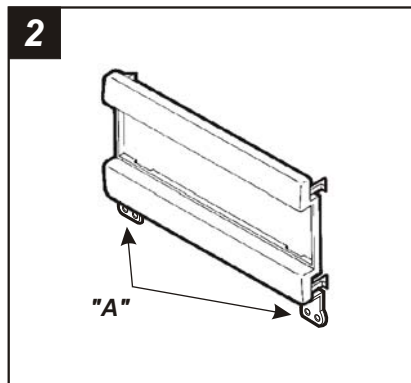

2
Cut and remove tabs "A" from the **Radio Housing**. Skip to the *Installation Instructions for ALL VEHICLES on Page #2*.