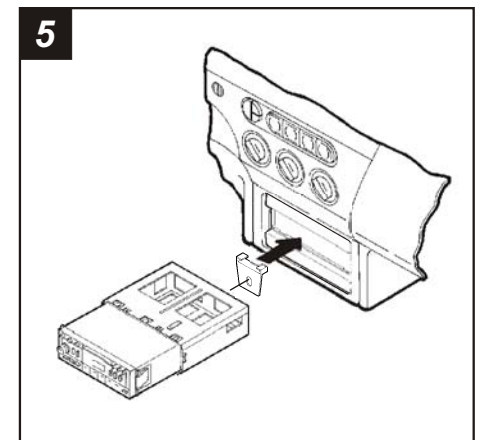

5
Re-connect the battery terminal and test the unit for proper operation. Mount the **Rear Support Bracket** to the back of the DIN cage. Slide the cage into the mounted **Radio Housing** and secure by bending the metal locking tabs down. Slide the aftermarket head unit into the mounted cage until secure.