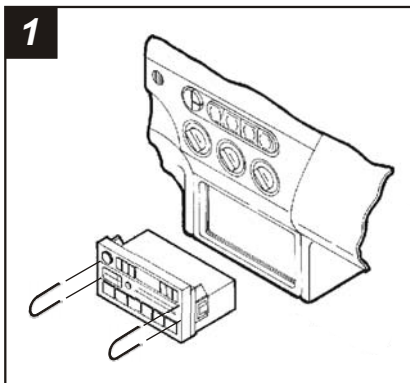

2
Locate the **Radio Housing**. Skip to the *Installation Instructions for ALL VEHICLES on Page #2*.

ALL VEHICLES

3
MUSTANG: Mount the **Radio Housing** to the sub-dash with (2) 7mm hex-head screws previously removed in step #1 (Fig. A).

COUGAR: Snap the **Radio Housing** into the sub-dash (Fig. B).

MERCURY Cougar 1999-02

1
Disconnect the negative battery terminal to prevent an accidental short circuit. Using Metra's **86-5618**, pull the factory head unit from the dash and disconnect the wiring.