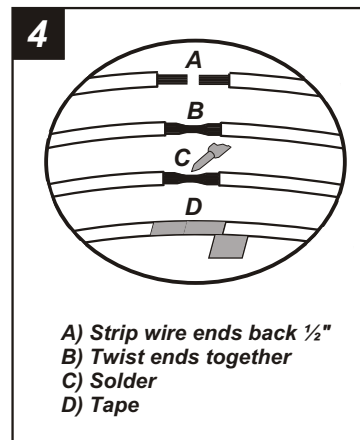

COUGAR: Snap the **Radio Housing** into the sub-dash (Fig. B).

MERCURY Cougar 1999-02

1
Disconnect the negative battery terminal to prevent an accidental short circuit. Using Metra's **86-5618**, pull the factory head unit from the dash and disconnect the wiring.

2
Cut and remove tabs "A" from the **Radio Housing**. Skip to the *Installation Instructions for ALL VEHICLES on Page #2*.

- 4
A) Strip wire ends back $\frac{1}{2}$ "
B) Twist ends together
C) Solder
D) Tape