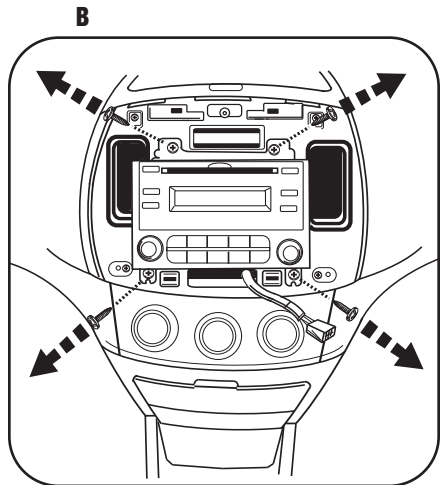

HYUNDAI ELANTRA 2007-2010

1. **1** Disconnect the negative battery terminal to prevent an accidental short circuit.
2. **2** Unclip the panel surrounding the radio including the a/c vents and hazard switch. Unplug the hazard switch and remove the panel. (Figure A)
3. **3** Remove (4) Phillips screws securing the blank plate/pocket covering the radio cavity and remove the plate. (Figure B)

Continue to kit assembly.