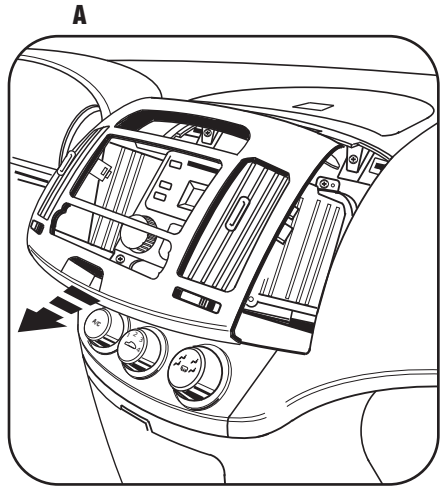

HYUNDAI ELANTRA 2007-2010

1. **1** Disconnect the negative battery terminal to prevent an accidental short circuit.
2. **2** Unclip the panel surrounding the radio including the a/c vents and hazard switch. Unplug the hazard switch and remove the panel. (Figure A)
3. **3** Remove (4) Phillips screws securing the blank plate/pocket covering the radio cavity and remove the plate. (Figure B)

Continue to kit assembly.