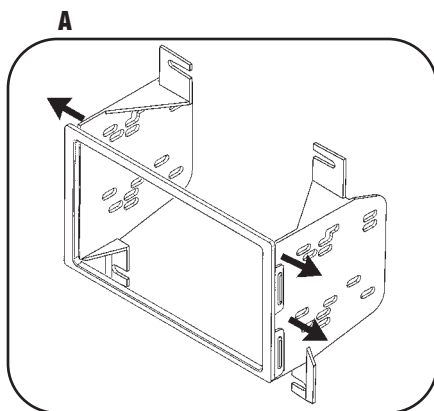

DOUBLE DIN RADIO PROVISION STACKED ISO MOUNT UNITS PROVISION

*Note: Refer also to the instructions included with the aftermarket radio.

1. **1** Snap the Double DIN brackets to the inside edge of the Double DIN trim plate. (Figure A)

2. **2** Slide the Double DIN or stacked ISO mount unit(s) into the bracket/trim plate assembly and secure the unit(s) to the assembly using the screws supplied with the unit(s). (Figure B)

Continue to final assembly.