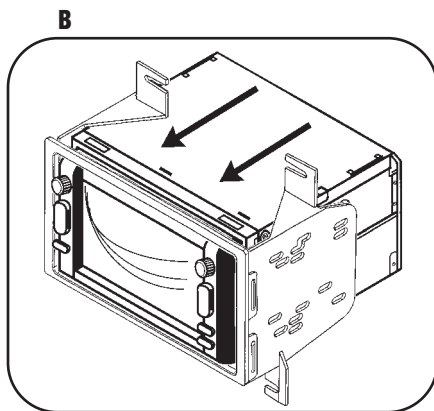

DOUBLE DIN RADIO PROVISION STACKED ISO MOUNT UNITS PROVISION

*Note: Refer also to the instructions included with the aftermarket radio.

1. **1** Snap the Double DIN brackets to the inside edge of the Double DIN trim plate. (Figure A)

2. **2** Slide the Double DIN or stacked ISO mount unit(s) into the bracket/trim plate assembly and secure the unit(s) to the assembly using the screws supplied with the unit(s). (Figure B)

Continue to final assembly.