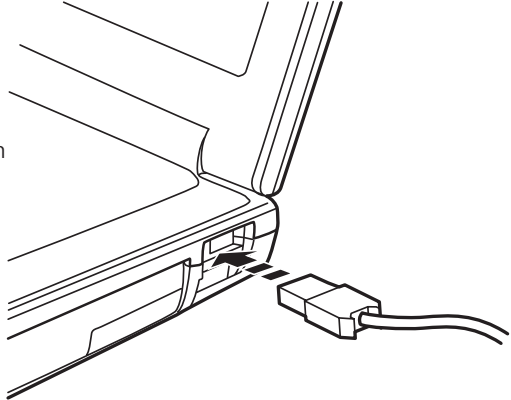

## Quick Installation Guide

1

Connect the mouse to an available USB port on your computer.

There is no need to restart your computer.

2

**Optional:** Swap out the colored faceplate as desired.

Press the tab down to release the current faceplate.