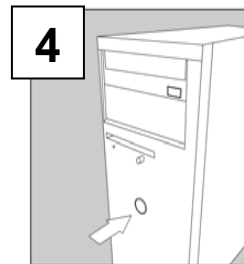

Connect the color coded 3.5 mm audio connector to the back of the computer

Turn on your computer. Adjust the volume control to a comfortable setting

Turn on the speaker and adjust the volume to the appropriate levels