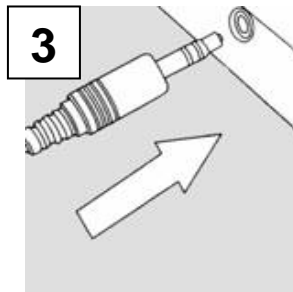

## Quick Installation Guide

Model# MM635F

Turn off your computer

Connect the AC Power Adapter to an available wall outlet and the other end of the cable into the A/C In on the back of the master speaker.