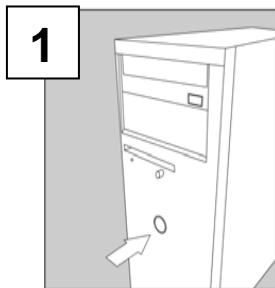

Quick Installation Guide

Model# MM635F

Turn off your computer