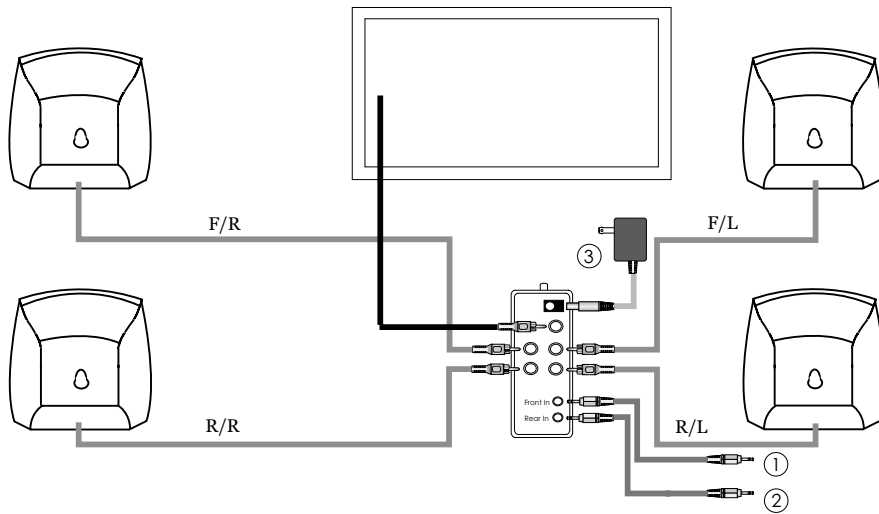

Package Contents

- Four (4) MLi-452 satellite speakers
- One (1) MLi-452 subwoofer
- One (1) MLi-452 control module
- One AC adapter
- User's manual

Features

- Power
- Volume Control
- Surround Volume Control
- 4.1 Surround Sound
(Multi-channel sound card required)
- Wood Subwoofer Enclosure
- Cloth Grill
- Magnetically Shielded

Installation

Back View

- ① To sound source FRONT output
- ② To sound source REAR output
- ③ To wall outlet

Multi-channel sound card

When connected to a multi-channel sound card, both of the inputs will be used. The front and rear inputs will be plugged into the sound card's front and rear output. The output will usually be labeled as OUT 1 and OUT 2.