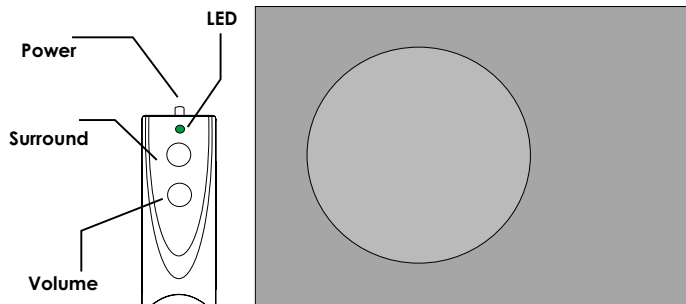

Operations

Controls:

Power: Switch to turn on system power.

Volume: Rotate the knob clockwise to adjust volume.

Surround: Rotate the knob Clockwise to adjust rear speaker volume.

LED Display: Indicates system On/Off.