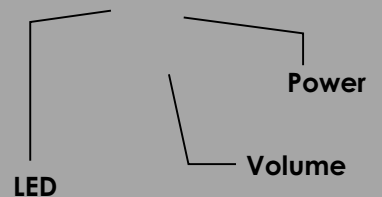

Operations

Front View

Controls:

Power: Press to turn on system power.

Volume: Rotate the knob clockwise to turn on power and adjust volume.

LED Display: Indicates system on/off.

Troubleshooting

Problem	Possible Solution
No sound from the speakers	Verify that the AC adapter is plugged into the wall securely and the system is turned on Turn up the volume output level from your sound source Verify that your sound source is working properly
Sound is unclear or has lots of static	Check and connect each cable securely Place the speaker system apart from the computer or other electrical housewares that may cause interference
Humming sound from speaker system	Make sure the input cable is securely plugged into the sound source