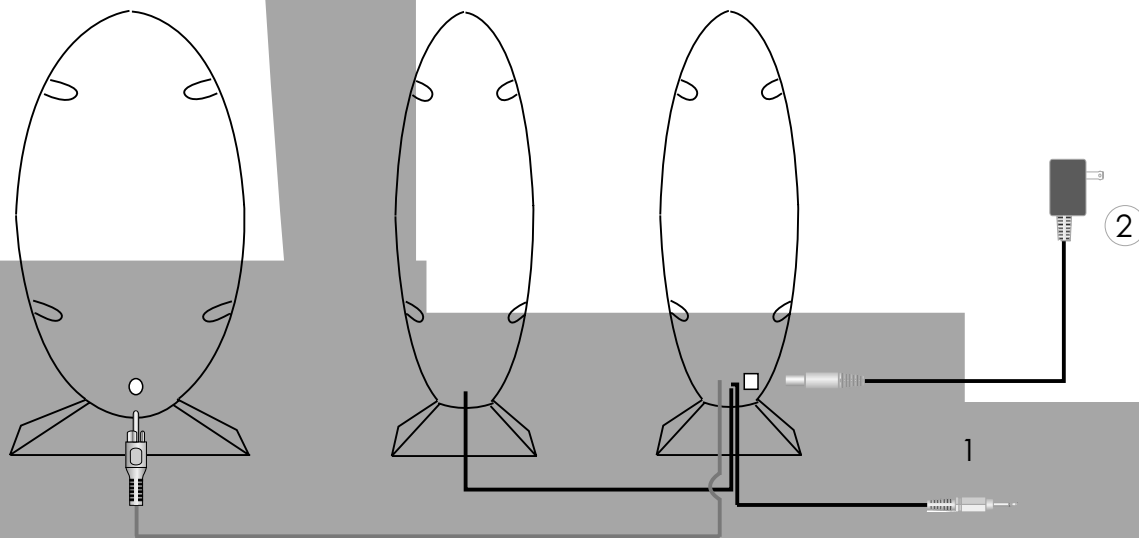

Features

- Power Control
- Volume Control
- Dynamic Speaker Design
- Magnetically Shielded

Specifications

Driver Units:	3" x 2" full range speaker (satellite speaker) 3" subwoofer (subwoofer)
Output Power (rms):	7W + 7W (satellite speaker) 10W (subwoofer)
Total Power (rms):	24W
P.M.P.O.:	650 Watts
Frequency Response:	200Hz - 20kHz \pm 3dB (satellite speaker) 20Hz - 200Hz \pm 3dB (subwoofer)
S/N Ratio:	60dB
Input Sensitivity:	300mV
Controls:	Power, volume control
Power Supply:	AC adapter
Dimensions (WxHxD):	3.5" x 10.7" x 2.8" (satellite speaker) 5.0" x 10.7" x 5.2" (subwoofer)