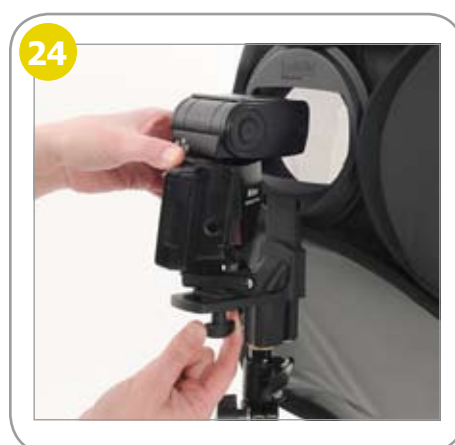

Setting up the Ezybox Hotshoe

Setting up the Joe McNally Ezybox Hotshoe

Changing the optional shoe mount for Quantum and Metz

25

Quantum

26

27

28