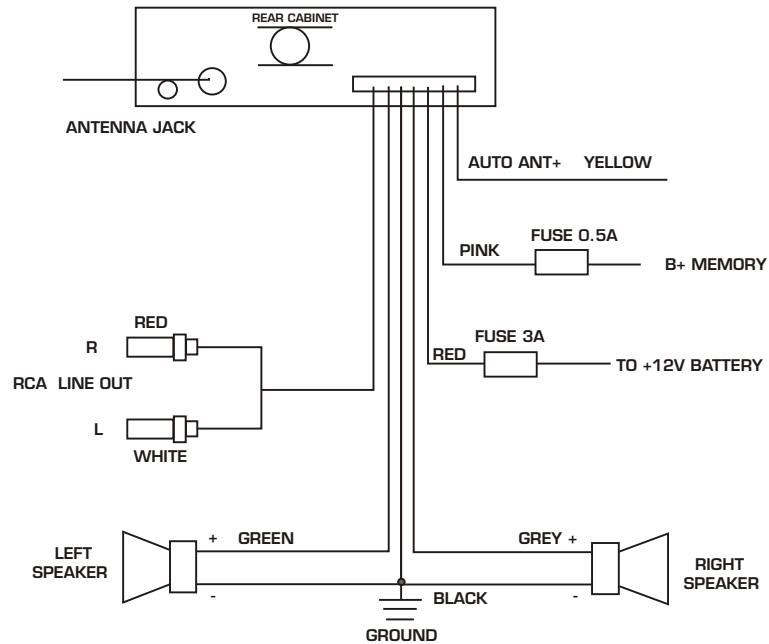

WIRING CONNECTION

SPECIFICATION

GENERAL

Power Supply Requirements.....DC 12 Volts. Negative Ground
 Maximum Output Power.....80 Watts
 Chassis Dimensions.....181(W)X147(D)X53(H)

FM SECTION

Frequency Range.....88MHz-108MHz

AM SECTION

Frequency Range.....530KHz-1700KHz

LEGACY

LR185D

INSTRUCTION MANUAL

**ANTI-THEFT FULL DETACHABLE SYSTEM
 WITH AM/FM TUNING RADIO**

www.legacycaraudio.com

LOCATION AND FUNCTION OF CONTROLS

1. SEL AND +/- BUTTON

Press it can select VOL/BAS/TRE/BAL. And with the +/- to adjust volume, treble, bass, balance, when select the VOL/BAS/TRE/BAL function, LED will indicate.

2. LOUD BUTTON

Press it to get the best loudness quality during it is for bass. And word LOUD will indicate.

3. EJECT BUTTON

Press it to eject the tape.

4. FAST FORWARD/REWIND PROGRAM BUTTONS

5. LO/DX BUTTON

Press this button for distance reception when you are located at weak signal location. Depress this button for stronger signal.