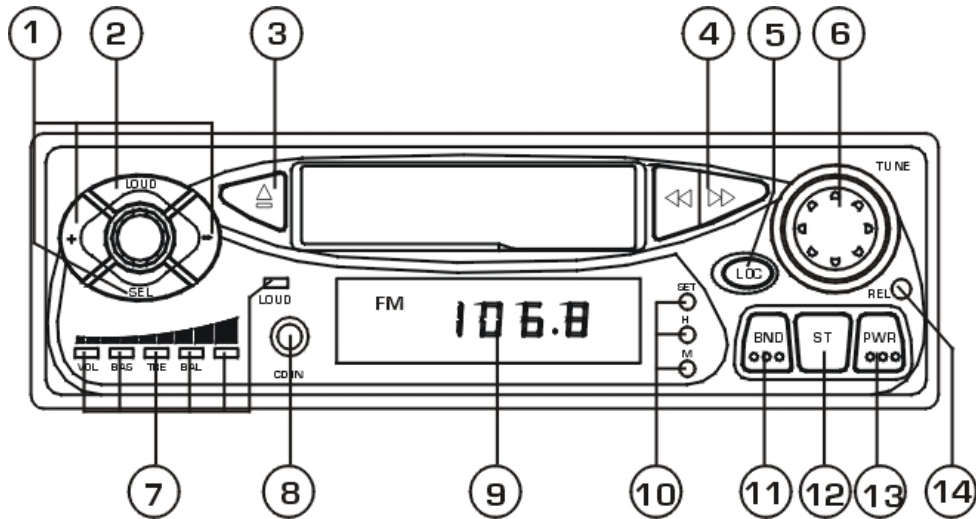

WIRING CONNECTION

SPECIFICATION

GENERAL

Power Supply Requirements.....DC 12 Volts. Negative Ground
 Maximum Output Power.....80 Watts
 Chassis Dimensions.....181(W)X147(D)X53(H)

FM SECTION

Frequency Range.....88MHz-108MHz

AM SECTION

Frequency Range.....530KHz-1700KHz

LEGACY

LR185D

INSTRUCTION MANUAL

**ANTI-THEFT FULL DETACHABLE SYSTEM
 WITH AM/FM TUNING RADIO**

www.legacycaraudio.com

LOCATION AND FUNCTION OF CONTROLS

1. SEL AND +/- BUTTON

Press it can select VOL/BAS/TRE/BAL. And with the +/- to adjust volume, treble, bass, balance, when select the VOL/BAS/TRE/BAL function, LED will indicate.

2. LOUD BUTTON

Press it to get the best loudness quality during it is for bass. And word LOUD will indicate.

3. EJECT BUTTON

Press it to eject the tape.

4. FAST FORWARD/REWIND PROGRAM BUTTONS

5. LO/DX BUTTON

Press this button for distance reception when you are located at weak signal location. Depress this button for stronger signal.