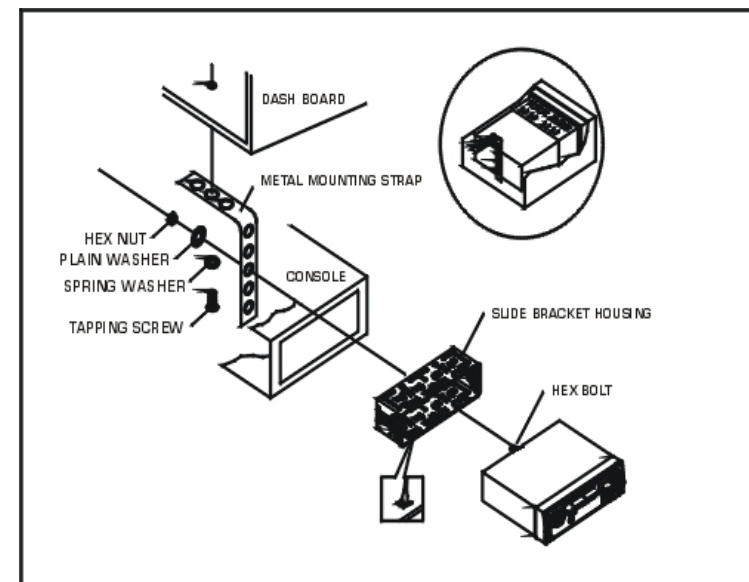

INSTALLATION