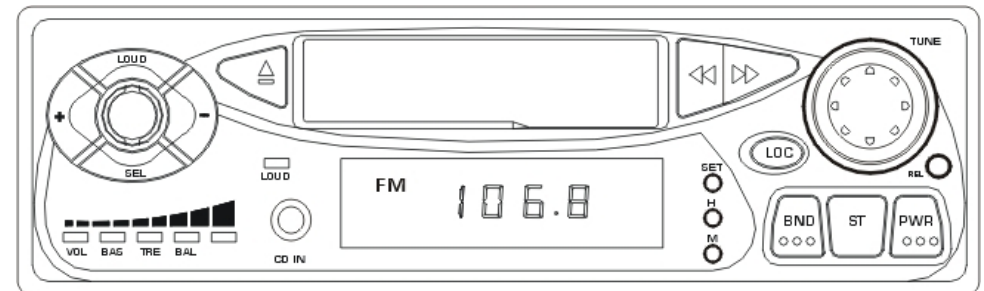

WIRING CONNECTION

SPECIFICATION

GENERAL

Power Supply Requirements.....DC 12 Volts. Negative Ground
 Maximum Output Power.....80 Watts
 Chassis Dimensions.....181(W)X147(D)X53(H)

FM SECTION

Frequency Range.....88MHz-108MHz

AM SECTION

Frequency Range.....530KHz-1700KHz

LEGACY

LR185D

INSTRUCTION MANUAL

**ANTI-THEFT FULL DETACHABLE SYSTEM
 WITH AM/FM TUNING RADIO**

www.legacycaraudio.com

LOCATION AND FUNCTION OF CONTROLS

1. SEL AND +/- BUTTON

Press it can select VOL/BAS/TRE/BAL. And with the +/- to adjust volume, treble, bass, balance, when select the VOL/BAS/TRE/BAL function, LED will indicate.

2. LOUD BUTTON

Press it to get the best loudness quality during it is for bass. And word LOUD will indicate.

3. EJECT BUTTON

Press it to eject the tape.

4. FAST FORWARD/REWIND PROGRAM BUTTONS

5. LO/DX BUTTON

Press this button for distance reception when you are located at weak signal location. Depress this button for stronger signal.