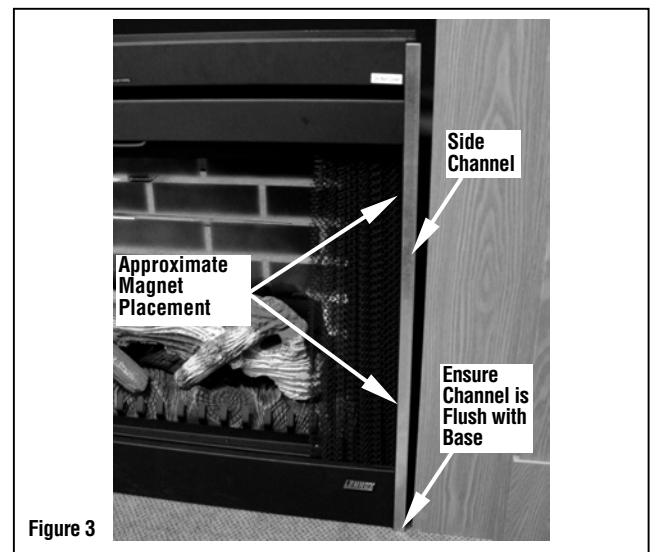

Step 3. Peel off the backing on the double-sided tape on the backside of each side trim panel (see **Figure 4**). Avoid touching the sticky surface of the tape.

NOTE: DIAGRAMS & ILLUSTRATIONS NOT TO SCALE.