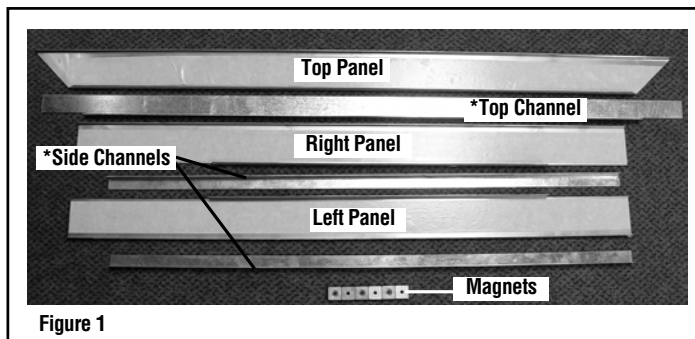

775,175M REV. B
12/2005

Cat. No.	Model	Description
H1538	TK3-36BL	3-pc. Black Trim Kit, MPE-36R,
H1539	TK3-36PB	3-pc. Brass Trim Kit, MPE-36R
H1540	TK3-36BS	3-pc. Stainless Trim Kit, MPE-36R
H3435	TK3-33BL	3-pc. Black Trim Kit, MPE-33R
H3436	TK3-33PB	3-pc. Brass Trim Kit, MPE-33R
H1932	TK3-33BS	3-pc. Stainless Trim Kit, MPE-33R

INSTALLATION INSTRUCTIONS FOR TRIM KITS FOR USE WITH MODELS MPE-33R AND MPE-36R ELECTRIC FIREPLACE

* KIT CONTENTS:

- 1 ea. Top Panel
- 1 ea. Left Side Panel
- 1 ea. Right Side Panel
- 6 ea. Magnets

* **Note:** Trim Kits with Brass and Stainless Finishes also include:

- 1 ea. Left Side Channel
- 1 ea. Right Side Channel
- 1 ea. Top Channel
- Double-sided tape on panels

(If the kit you purchased includes channels and double-sided tape, they should be used)

CAUTION: CAREFULLY SEPARATE THE MAGNETS BY TWISTING THEM APART. BE VERY CAREFUL WHEN HANDLING, BECAUSE THE MAGNETS ARE VERY POWERFUL AND CAN SNAP TOGETHER UNEXPECTEDLY AND POSSIBLY PINCH THE SKIN OR FRACTURE THE MAGNETS.

TOOLS REQUIRED:

None

INSTALLATION INSTRUCTIONS:

This kit contains trim panels used to finish the gaps between the wall-board or optional mantel and the fireplace, providing the appliance a finished built-in look.

ENSURE FIREPLACE IS COOL TO THE TOUCH BEFORE STARTING INSTALLATION OF THE TRIM KIT

Step 1. Place 2 magnets on each side of the fireplace, placed at approximately 8" from the top and 8" from the base. See **Figure 2**.