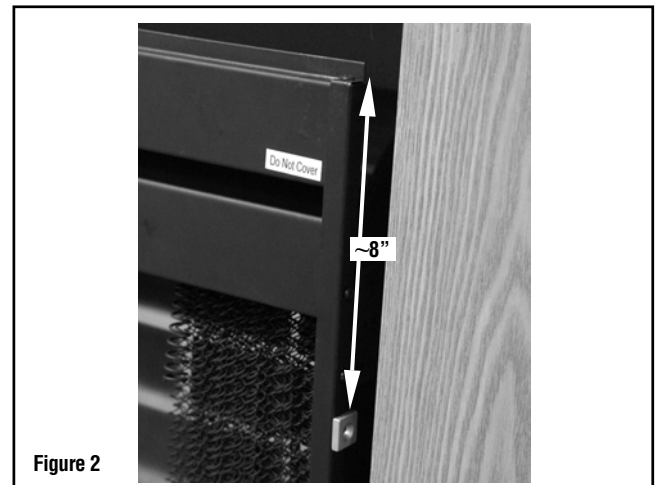

Step 2.

- **Brass and Stainless Trim Kits** - Proceed to **Step 3**.
- **Black Trim Kits** - Proceed to **Step 4**.

Step 3. Place the side channels over the magnets (See **Figure 3**). Ensure that the two side channels are flush with the bottom of the fireplace. The wider side of the side channel should be on the front of the fireplace face after installation.