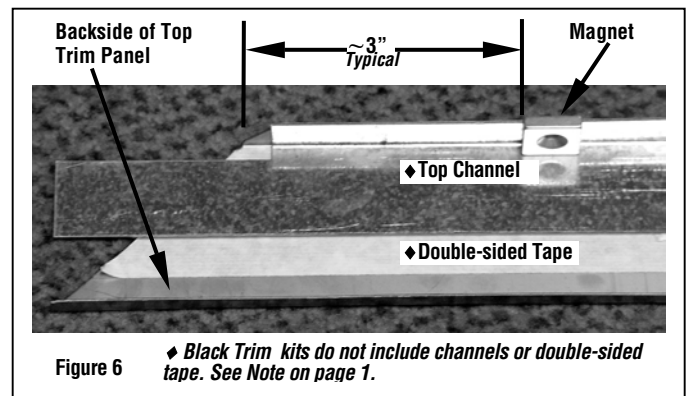

**Note:** Magnets were installed on *Step 1, Figure 2*.

Figure 5

**Step 5.**

- **Brass and Stainless Trim Kits** - Peel off the backing on double-sided tape on the backside of the top trim panel. Press fit the top channel against the top trim panel as shown in *Figure 6*.
- **Black Trim Kits** – Proceed to *Step 6*.

**Step 6.** Place 2 magnets on the backside of the top trim panel as shown in *Figure 6*.

Figure 6

◆ **Black Trim kits do not include channels or double-sided tape. See Note on page 1.**

**Step 7.** Place the Top Trim Panel over the Side Trim Panels as shown in *Figure 7*.

- **Brass and Stainless Trim Kits** – The metal channel should go behind the side trim panels. Squeeze top and side trim pieces together.
- **Black Trim Kits** – The magnets act as support to hold the trim panel in place.