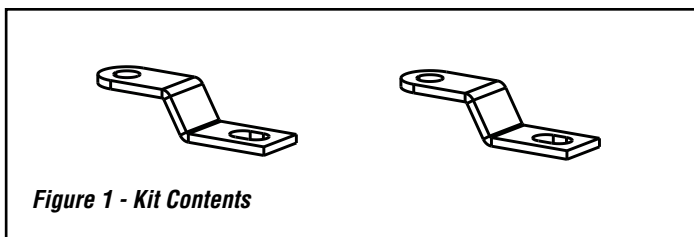

INSTALLATION INSTRUCTIONS FOR LEG BOLT DOWN KIT FOR USE WITH THE BELLA™ PELLET STOVE AND THE GRANDVIEW™ WOOD STOVE

KIT CONTENTS (See Figure 1)

- 2 ea. Leg Bolt Down Brackets
- 1 ea. Instruction Sheet

Leg Bolt Down Kit *	
Cat. No.	Where Used
H7665	Leg Bolt Down Kit, Manufactured Homes
* This Kit is Provided with the Bella Pellet Stove. It is sold separately for the Grandview Wood Stove	

TOOLS NEEDED

Ratchet and Socket of proper size to install, field provided, lag screws