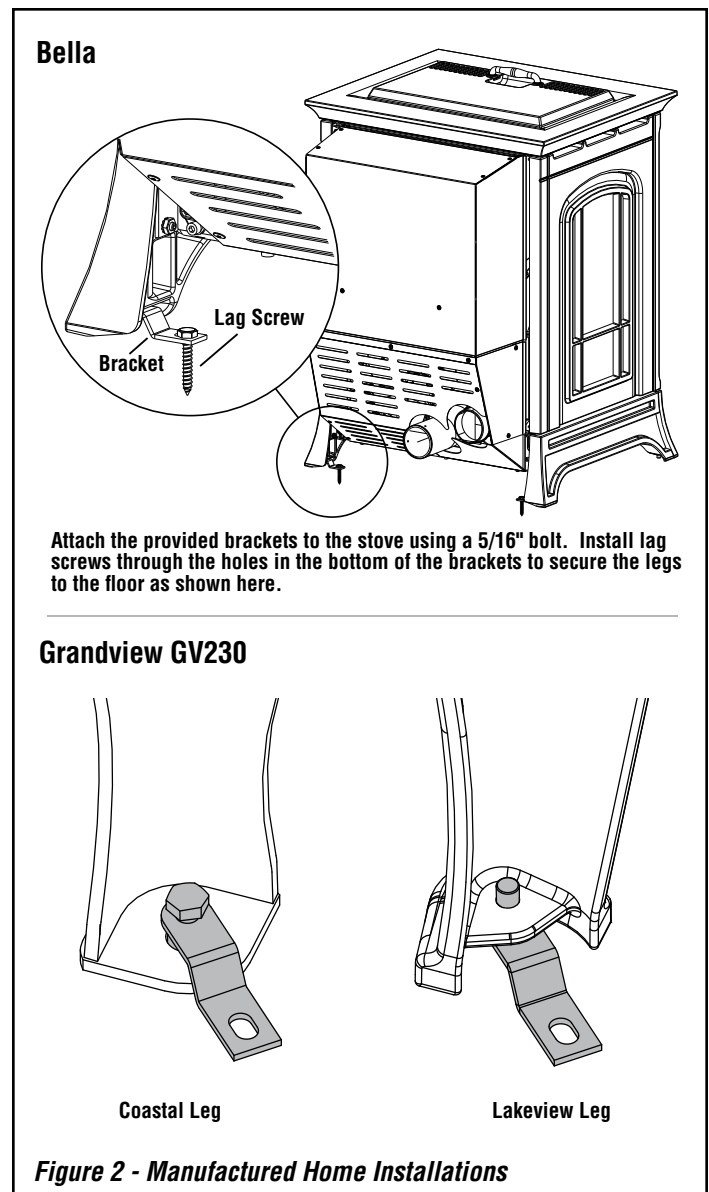

INSTALLATION INSTRUCTIONS

Step 1. Secure the legs of the appliance to the floor using 1/4" diameter lag screws. The lag screws (field provided) must be an adequate length to extend through the hearth pad and into the floor. Install the brackets and two lag screws as shown in **Figure 2**.