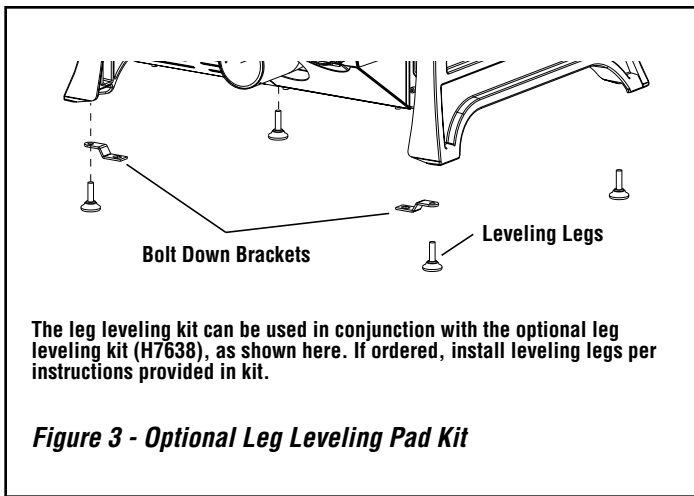

IMPORTANT NOTE: See the Installation and Operation Manual, provided with the stove for additional requirements for manufactured home installations.

NOTE: DIAGRAMS & ILLUSTRATIONS ARE NOT TO SCALE.

Lennox Hearth Products reserves the right to make changes at any time, without notice, in design, materials, specifications, prices and the discontinuance of colors, styles and products. Consult your local distributor for fireplace code information.

LENNOX
HEARTH PRODUCTS