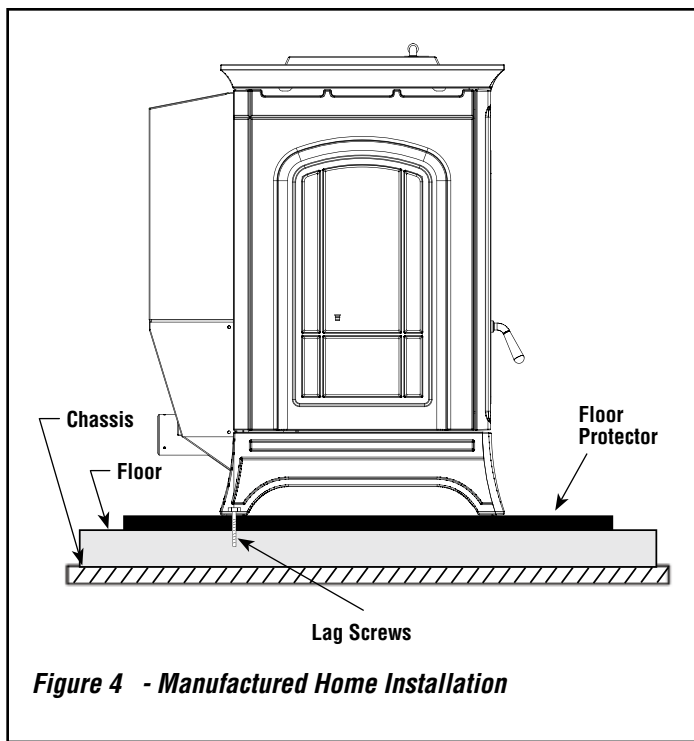

IMPORTANT NOTE: See the Installation and Operation Manual, provided with the stove for additional requirements for manufactured home installations.

NOTE: DIAGRAMS & ILLUSTRATIONS ARE NOT TO SCALE.

Lennox Hearth Products reserves the right to make changes at any time, without notice, in design, materials, specifications, prices and the discontinuance of colors, styles and products. Consult your local distributor for fireplace code information.

LENNOX
HEARTH PRODUCTS